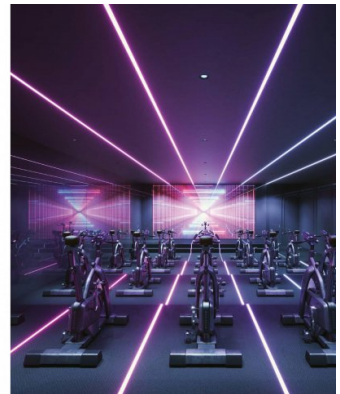

**MIND AND BODY
WELLNESS STUDIOS**