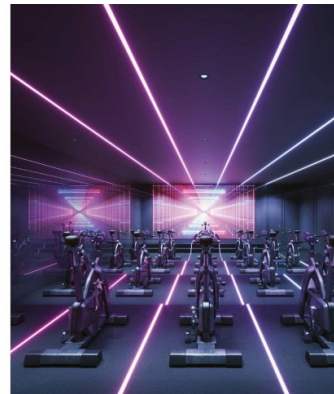

MIND AND BODY
WELLNESS STUDIOS