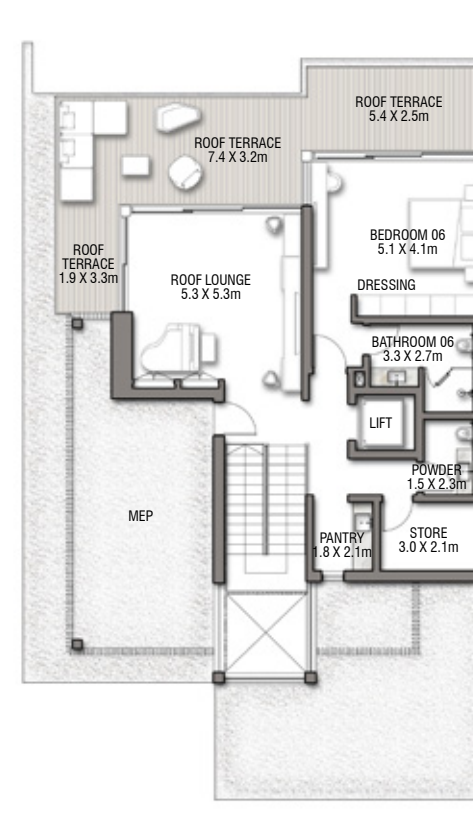

SECOND FLOOR

SECOND FLOOR