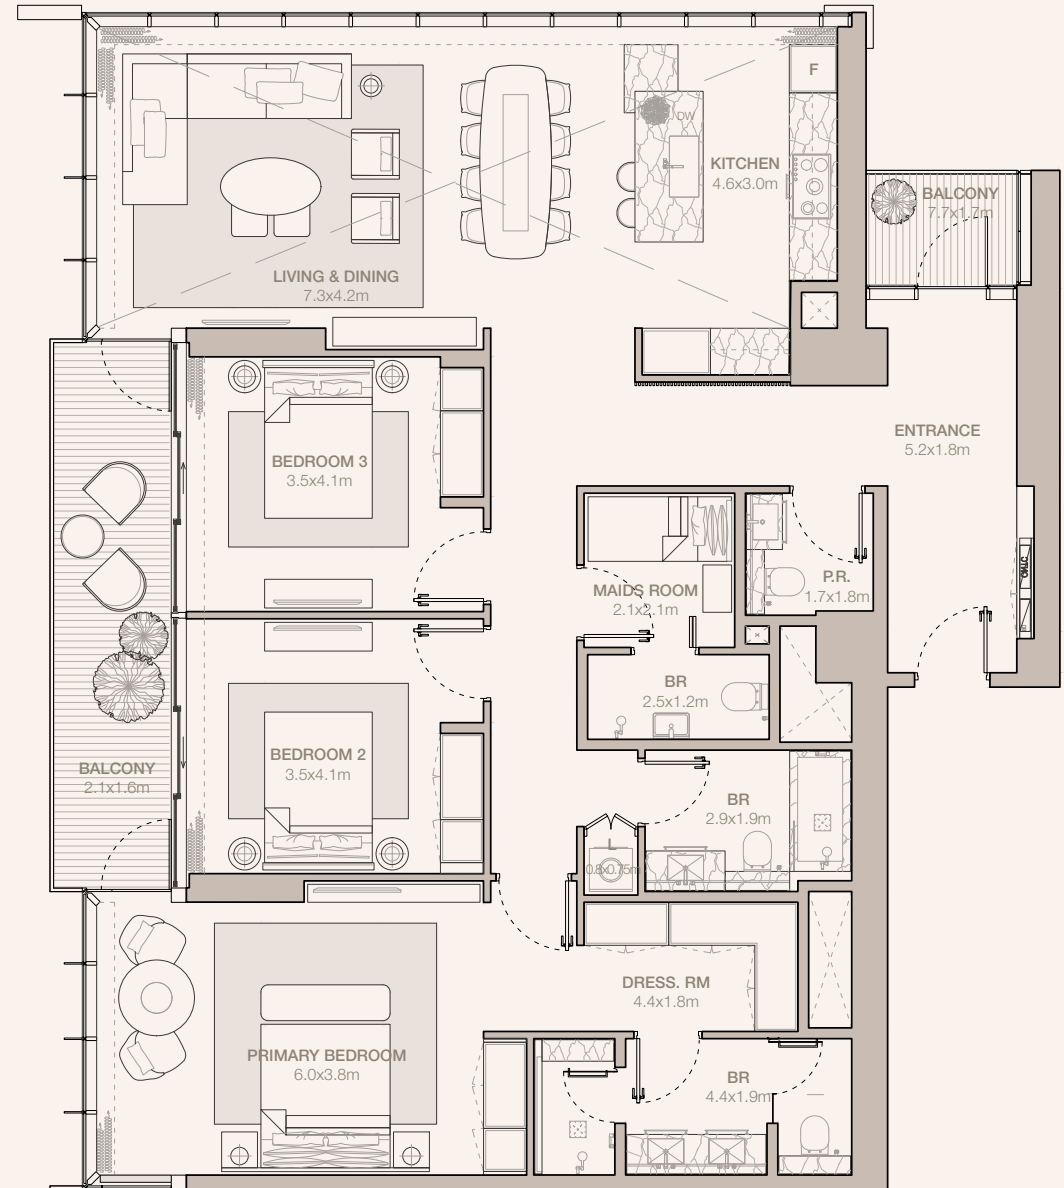

JUMEIRAH

RESIDENCES

EMIRATES TOWERS

3-BEDROOM TYPE C1

TOWER A

UNIT NUMBER
3903

SUITE AREA
177.55 SQM | 1911.13 SQFT

BALCONY AREA
17.81 SQM | 191.71 SQFT

TOTAL
195.36 SQM | 2102.84 SQFT

UNIT NUMBER
3703, 4303, 4503, 4703, 4903, 5103, 5303

SUITE AREA
178.57 SQM | 1922.11 SQFT

BALCONY AREA
17.81 SQM | 191.71 SQFT

TOTAL
196.38 SQM | 2113.82 SQFT

UNIT NUMBER
4103

SUITE AREA
178.58 SQM | 1922.22 SQFT

BALCONY AREA
17.81 SQM | 191.71 SQFT

TOTAL
196.39 SQM | 2113.92 SQFT

Disclaimer: Plans, details and unit orientation included are indicative only and are subject to change by the developer/seller at its sole discretion without notice and/or liability. All images, including features, finishes, furnishings, view and scale are illustrative only. Final areas, orientation, dimensions, layout and materials may differ from those stated.