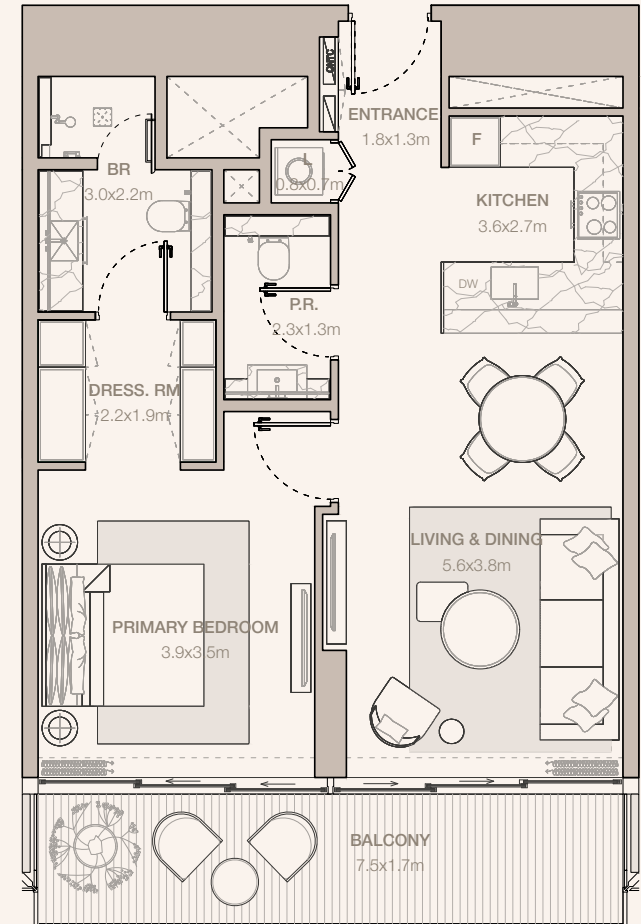

JUMEIRAH

RESIDENCES
EMIRATES TOWERS

1-BEDROOM TYPE A1

TOWER A

UNIT NUMBER
4406, 4606, 4806, 5006, 5206, 5406

SUITE AREA
66.85 SQM | 719.57 SQFT

BALCONY AREA
13.21 SQM | 142.19 SQFT

TOTAL
80.06 SQM | 861.76 SQFT

UNIT NUMBER
4306, 4506, 4706, 4906, 5106, 5306

SUITE AREA
66.97 SQM | 720.86 SQFT

BALCONY AREA
13.21 SQM | 142.19 SQFT

TOTAL
80.18 SQM | 863.05 SQFT

Disclaimer: Plans, details and unit orientation included are indicative only and are subject to change by the developer/seller at its sole discretion without notice and/or liability. All images, including features, finishes, furnishings, view and scale are illustrative only. Final areas, orientation, dimensions, layout and materials may differ from those stated.