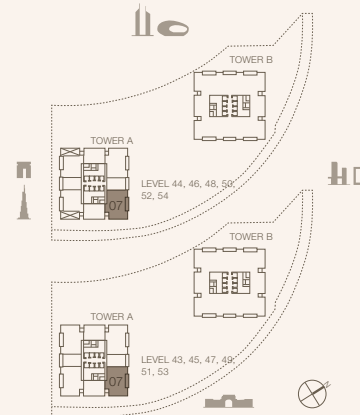

JUMEIRAH

RESIDENCES

EMIRATES TOWERS

3-BEDROOM TYPE C1A (M)

TOWER A

UNIT NUMBER
4307, 4507, 4707, 4907, 5107, 5307

SUITE AREA
165.62 SQM | 1782.72 SQFT

BALCONY AREA
13.3 SQM | 143.16 SQFT

TOTAL
178.92 SQM | 1925.88 SQFT

UNIT NUMBER
4407, 4607, 4807, 5007, 5207, 5407

SUITE AREA
165.65 SQM | 1783.04 SQFT

BALCONY AREA
13.3 SQM | 143.16 SQFT

TOTAL
178.95 SQM | 1926.20 SQFT

Disclaimer: Plans, details and unit orientation included are indicative only and are subject to change by the developer/seller at its sole discretion without notice and/or liability. All images, including features, finishes, furnishings, view and scale are illustrative only. Final areas, orientation, dimensions, layout and materials may differ from those stated.