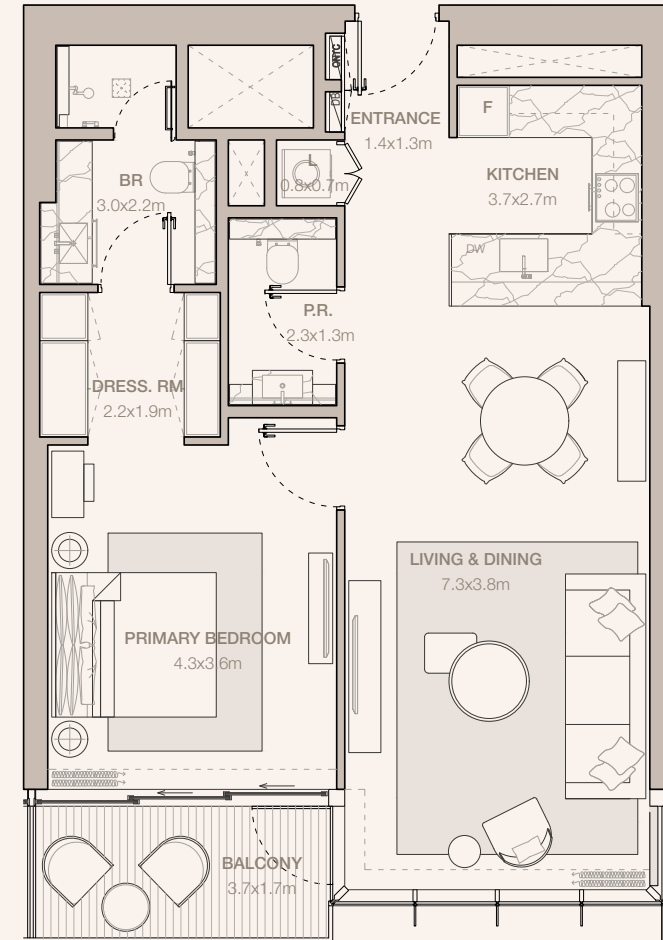

JUMEIRAH

RESIDENCES

EMIRATES TOWERS

1-BEDROOM TYPE A2A (M)

TOWER A

UNIT NUMBER

202, 302, 402, 502, 602, 702, 802, 902, 1002, 1102, 1202,
1302, 1402, 1502, 1602, 1702, 1802, 1902, 2002, 2102,
2202, 2302, 2402, 2502, 2602

SUITE AREA

76.06 SQM | 818.70 SQFT

BALCONY AREA

6.61 SQM | 71.15 SQFT

TOTAL

82.67 SQM | 889.85 SQFT

Disclaimer: Plans, details and unit orientation included are indicative only and are subject to change by the developer/seller at its sole discretion without notice and/or liability. All images including floor plans, finishes, fixtures and furniture are for illustrative purposes only and are not to be used as a basis for any decision. All dimensions are in meters and are rounded to the nearest millimeter.

MERAAS

2 - B E D R O O M

JUMEIRAH

RESIDENCES
EMIRATES TOWERS

2-BEDROOM TYPE B1

TOWER A

UNIT NUMBER
3704, 3804, 3904, 4004

SUITE AREA
103.32 SQM | 1112.13 SQFT