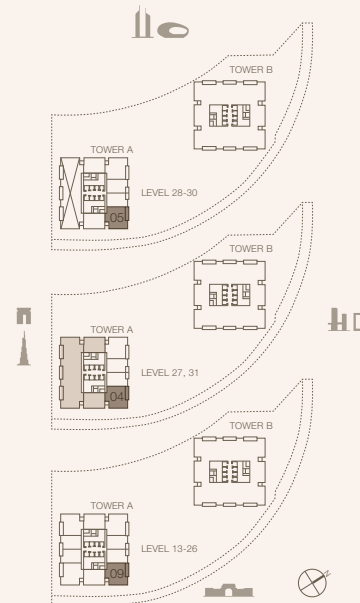

JUMEIRAH

RESIDENCES
EMIRATES TOWERS

2-BEDROOM TYPE B3 (M)

TOWER A

UNIT NUMBER
2805, 2905, 3005

SUITE AREA
124.33 SQM | 1338.28 SQFT

BALCONY AREA
13.44 SQM | 144.67 SQFT

TOTAL
137.77 SQM | 1482.94 SQFT

UNIT NUMBER
1309, 1409, 1509, 1609, 1709, 1809, 1909, 2009, 2109,
2209, 2309, 2409, 2509, 2609, 2704

SUITE AREA
124.43 SQM | 1339.35 SQFT

BALCONY AREA
13.44 SQM | 144.67 SQFT

TOTAL
137.87 SQM | 1484.02 SQFT

UNIT NUMBER
3104

SUITE AREA
124.78 SQM | 1343.12 SQFT

BALCONY AREA
13.44 SQM | 144.67 SQFT

TOTAL
138.22 SQM | 1487.79 SQFT

Disclaimer: Plans, details and unit orientation included are indicative only and are subject to change by the developer/seller at its sole discretion without notice and/or liability. All images, including features, finishes, furnishings, view and scale are illustrative only. Final areas, orientation, dimensions, layout and materials may differ from those stated.