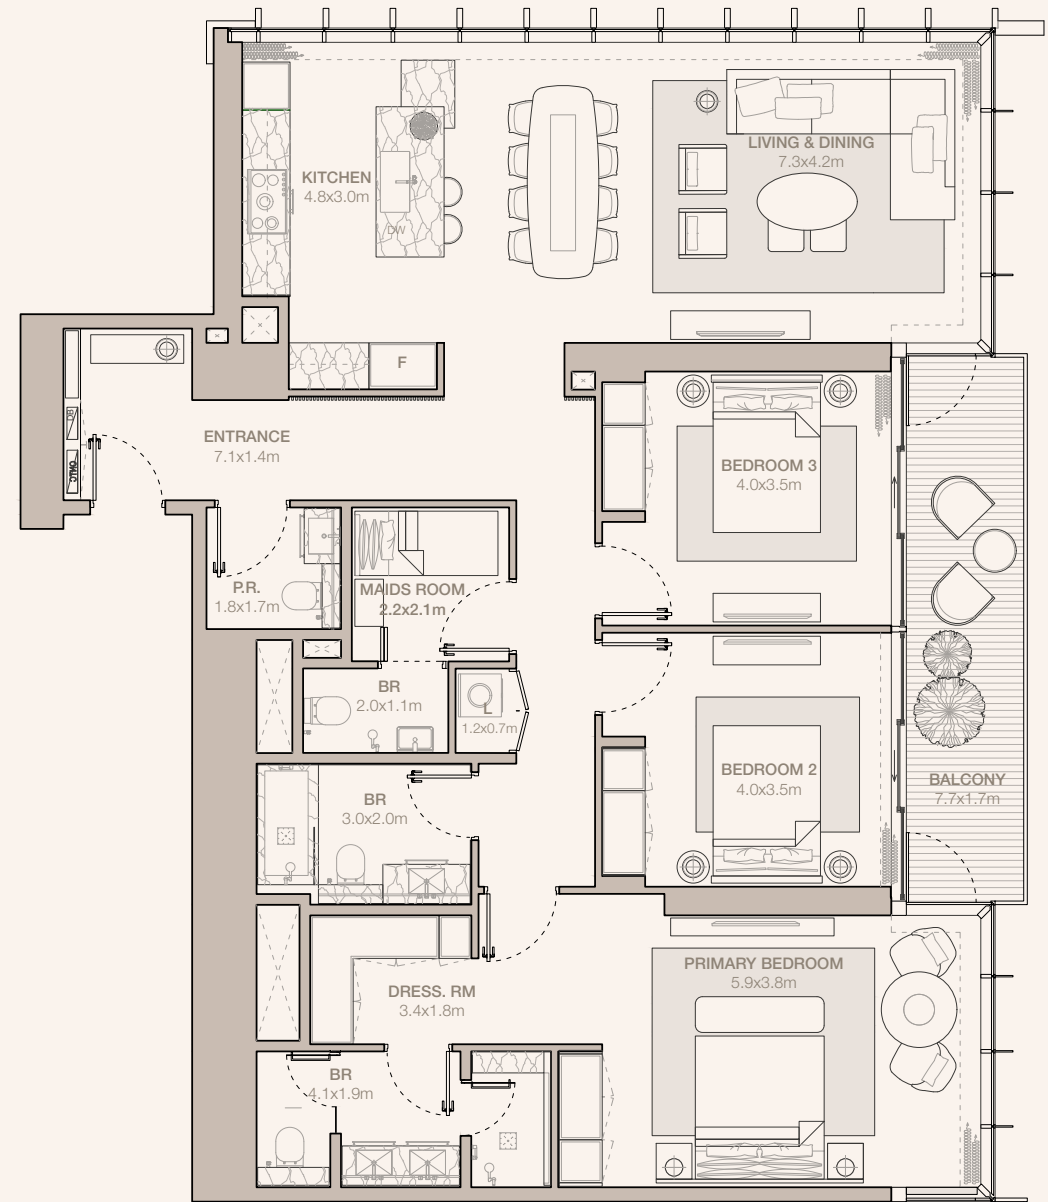

JUMEIRAH

RESIDENCES

EMIRATES TOWERS

3-BEDROOM TYPE C1A - N2

TOWER A

UNIT NUMBER
4205

SUITE AREA
165.68 SQM | 1783.36 SQFT

BALCONY AREA
13.3 SQM | 143.16 SQFT

TOTAL
178.98 SQM | 1926.52 SQFT

Disclaimer: Plans, details and unit orientation included are indicative only and are subject to change by the developer/seller at its sole discretion without notice and/or liability. All images, including features, finishes, furnishings, view and scale are illustrative only. Final areas, orientation, dimensions, layout and materials may differ from those stated.