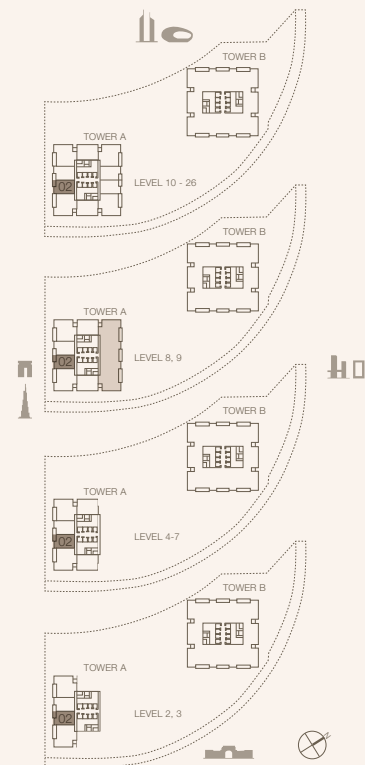

JUMEIRAH

RESIDENCES

EMIRATES TOWERS

1-BEDROOM TYPE A2A (M)

TOWER A

UNIT NUMBER

202, 302, 402, 502, 602, 702, 802, 902, 1002, 1102, 1202,
1302, 1402, 1502, 1602, 1702, 1802, 1902, 2002, 2102,
2202, 2302, 2402, 2502, 2602

SUITE AREA

76.06 SQM | 818.70 SQFT

BALCONY AREA

6.61 SQM | 71.15 SQFT

TOTAL

82.67 SQM | 889.85 SQFT

Disclaimer: Plans, details and unit orientation included are indicative only and are subject to change by the developer/seller at its sole discretion without notice and/or liability. All images including floor plans, finishes, fixtures and furniture are for illustrative purposes only and are not to be used as a basis for any decision. All dimensions are in meters and are rounded to the nearest millimeter.