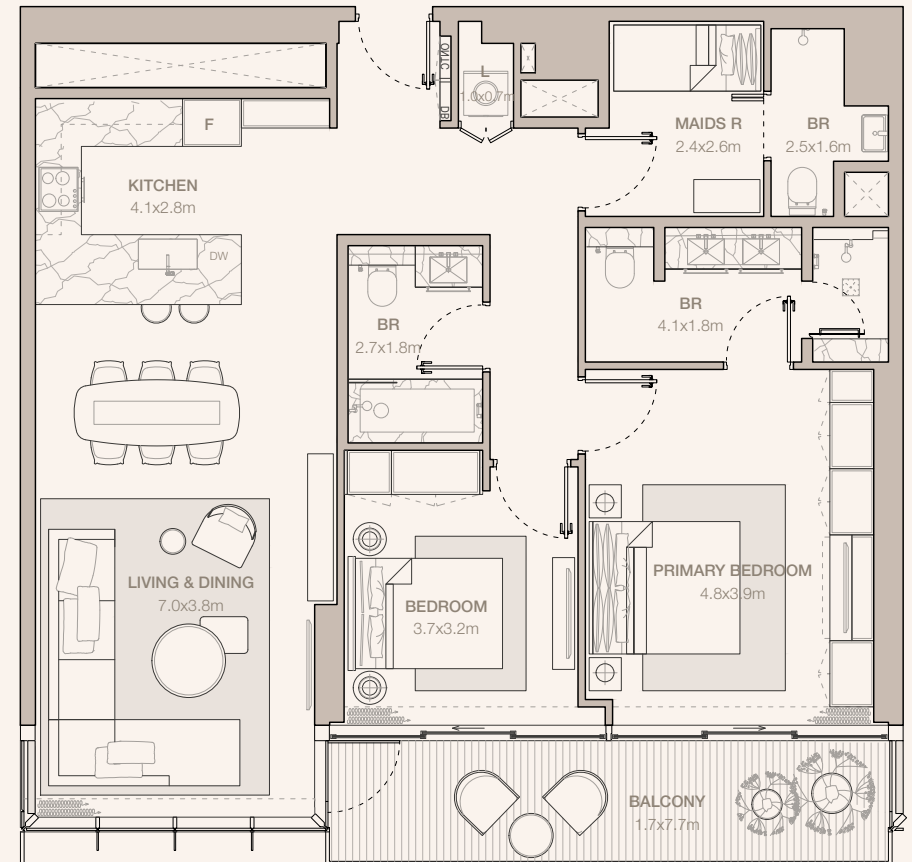

JUMEIRAH

RESIDENCES

EMIRATES TOWERS

2-BEDROOM TYPE B2 (M)

TOWER A

UNIT NUMBER
3401, 3801, 4001, 4201

SUITE AREA
114.13 SQM | 1228.49 SQFT

BALCONY AREA
13.43 SQM | 144.56 SQFT

TOTAL
127.56 SQM | 1373.04 SQFT

UNIT NUMBER
4401, 4601, 4801, 5001, 5201, 5401

SUITE AREA
114.26 SQM | 1229.88 SQFT

BALCONY AREA
13.3 SQM | 143.16 SQFT

TOTAL
127.56 SQM | 1373.04 SQFT

Disclaimer: Plans, details and unit orientation included are indicative only and are subject to change by the developer/seller at its sole discretion without notice and/or liability. All images, including features, finishes, furnishings, view and scale are illustrative only. Final areas, orientation, dimensions, layout and materials may differ from those stated.