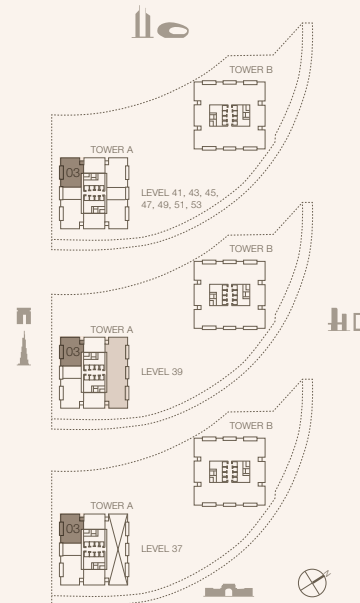

JUMEIRAH

RESIDENCES

EMIRATES TOWERS

3-BEDROOM TYPE C1

TOWER A

UNIT NUMBER
3903

SUITE AREA
177.55 SQM | 1911.13 SQFT

BALCONY AREA
17.81 SQM | 191.71 SQFT

TOTAL
195.36 SQM | 2102.84 SQFT

UNIT NUMBER
3703, 4303, 4503, 4703, 4903, 5103, 5303

SUITE AREA
178.57 SQM | 1922.11 SQFT

BALCONY AREA
17.81 SQM | 191.71 SQFT

TOTAL
196.38 SQM | 2113.82 SQFT

UNIT NUMBER
4103

SUITE AREA
178.58 SQM | 1922.22 SQFT

BALCONY AREA
17.81 SQM | 191.71 SQFT

TOTAL
196.39 SQM | 2113.92 SQFT

Disclaimer: Plans, details and unit orientation included are indicative only and are subject to change by the developer/seller at its sole discretion without notice and/or liability. All images, including features, finishes, furnishings, view and scale are illustrative only. Final areas, orientation, dimensions, layout and materials may differ from those stated.