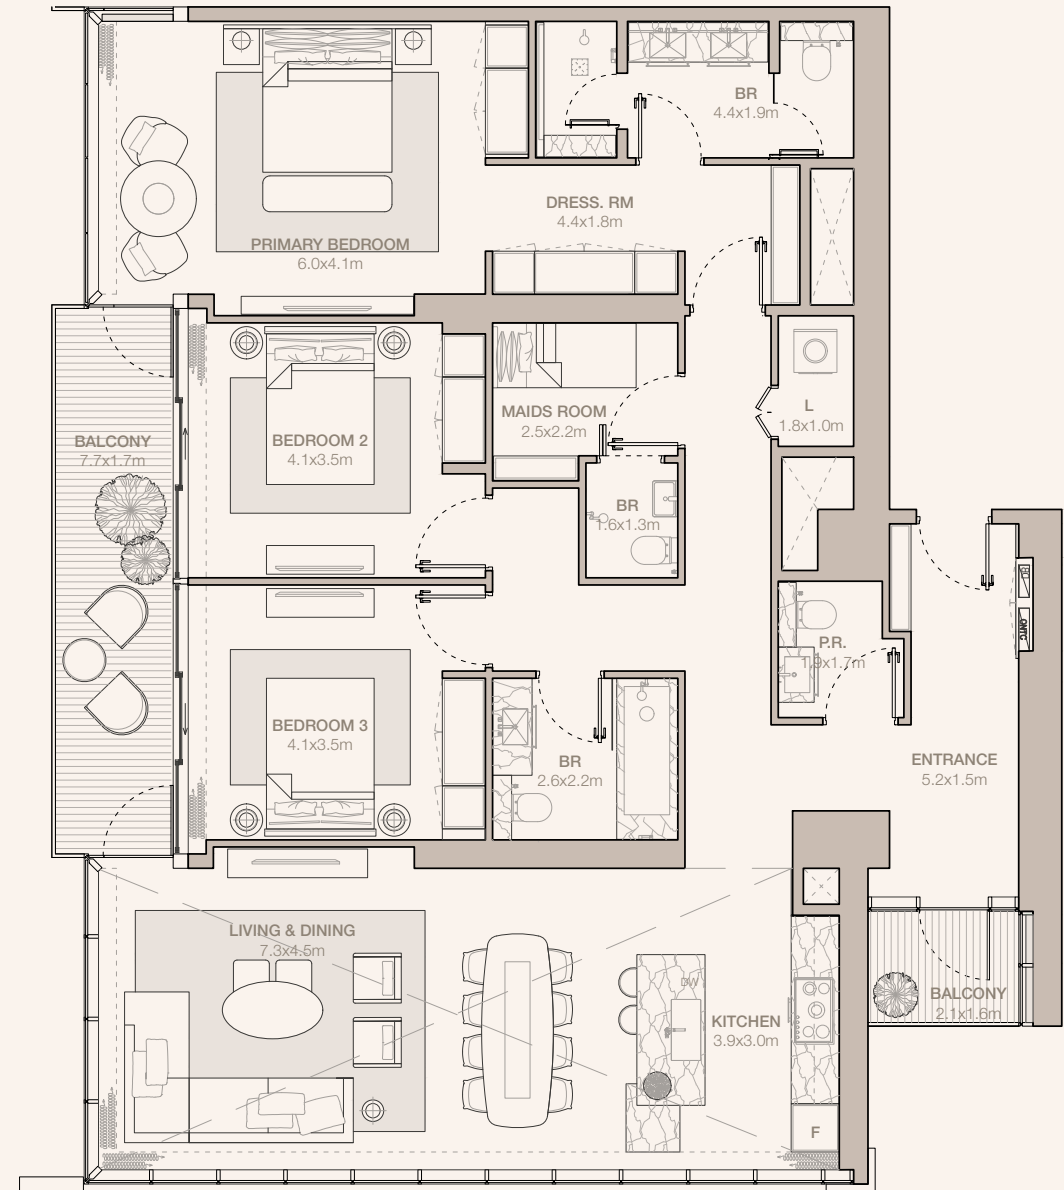

JUMEIRAH

RESIDENCES

EMIRATES TOWERS

3-BEDROOM TYPE C1 - H1 (M)

TOWER A

UNIT NUMBER
3301

SUITE AREA
177.81 SQM | 1913.93 SQFT

BALCONY AREA
17.22 SQM | 185.35 SQFT

TOTAL
195.03 SQM | 2099.29 SQFT

Disclaimer: Plans, details and unit orientation included are indicative only and are subject to change by the developer/seller at its sole discretion without notice and/or liability. All images, including features, finishes, furnishings, view and scale are illustrative only. Final areas, orientation, dimensions, layout and materials may differ from those stated.