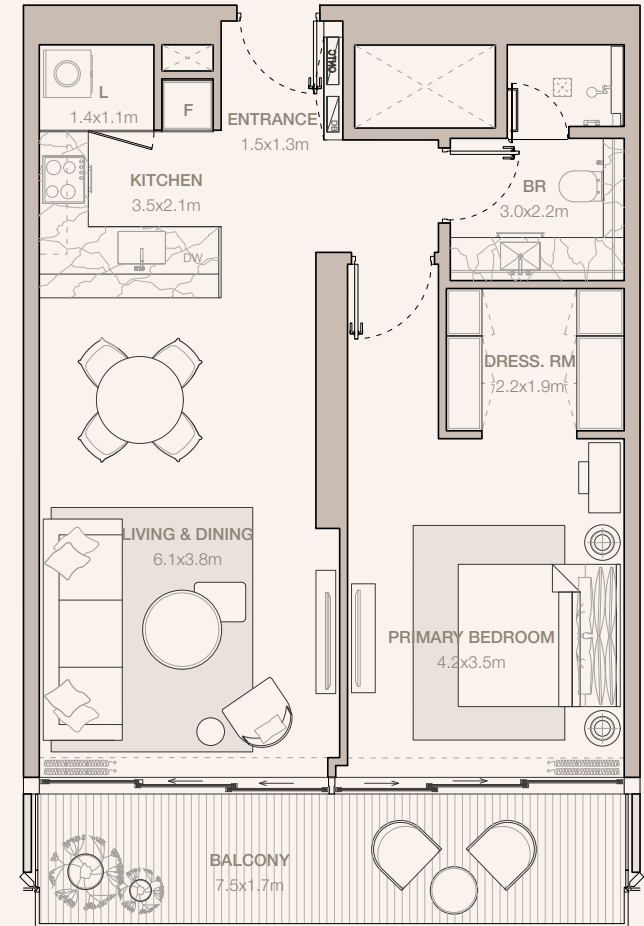

JUMEIRAH

RESIDENCES
EMIRATES TOWERS

1-BEDROOM TYPE A1A - H1

TOWER A

UNIT NUMBER
3302

SUITE AREA
70.39 SQM | 757.67 SQFT

BALCONY AREA
13.08 SQM | 140.79 SQFT

TOTAL
83.47 SQM | 898.46 SQFT