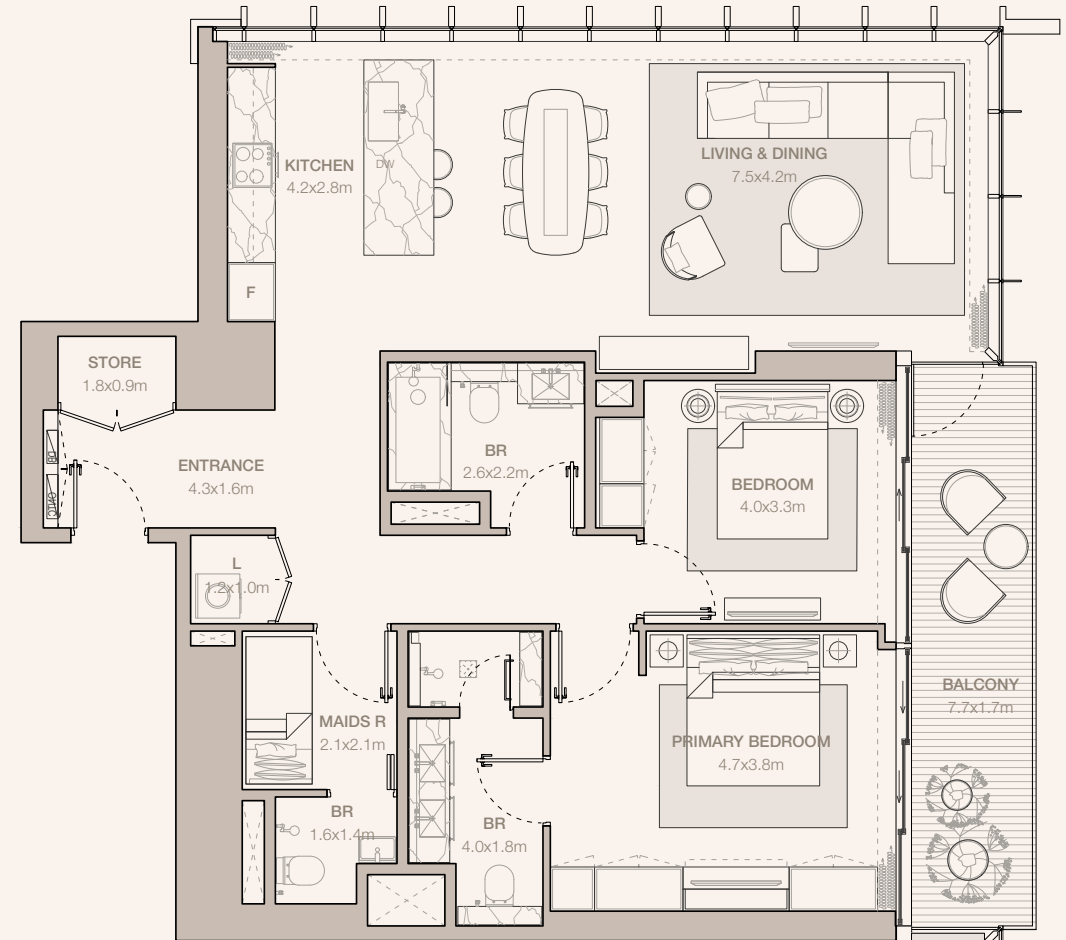

JUMEIRAH

RESIDENCES
EMIRATES TOWERS

2-BEDROOM TYPE B3

TOWER A

UNIT NUMBER
2802, 2902, 3002

SUITE AREA
124.34 SQM | 1338.38 SQFT

BALCONY AREA
13.43 SQM | 144.56 SQFT

TOTAL
137.77 SQM | 1482.94 SQFT

UNIT NUMBER
2701

SUITE AREA
124.43 SQM | 1339.35 SQFT

BALCONY AREA
13.43 SQM | 144.56 SQFT

TOTAL
137.86 SQM | 1483.91 SQFT

UNIT NUMBER
1306, 1406, 1506, 1606, 1706, 1806, 1906, 2006, 2106,
2206, 2306, 2406, 2506, 2606

SUITE AREA
124.44 SQM | 1339.46 SQFT

BALCONY AREA
13.43 SQM | 144.56 SQFT

TOTAL
137.87 SQM | 1484.02 SQFT

Disclaimer: Plans, details and unit orientation included are indicative only and are subject to change by the developer/seller at its sole discretion without notice and/or liability. All images, including features, finishes, furnishings, view and scale are illustrative only. Final areas, orientation, dimensions, layout and materials may differ from those stated.