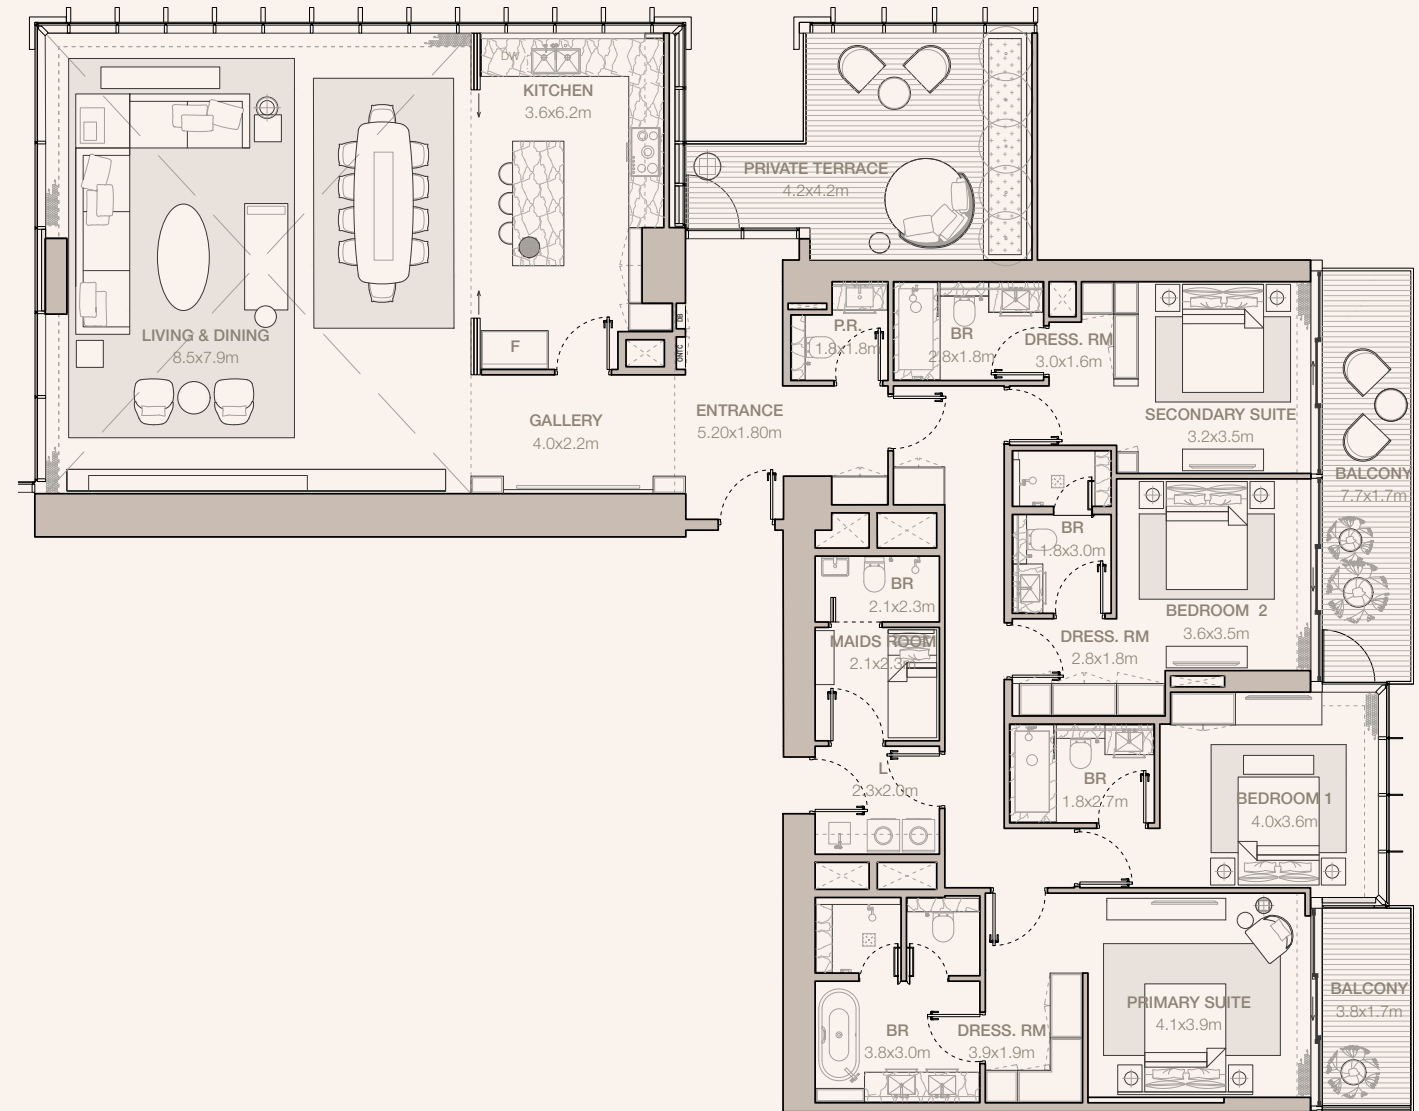

JUMEIRAH

RESIDENCES
EMIRATES TOWERS

4-BEDROOM TYPE D2

TOWER A

UNIT NUMBER
5701

SUITE AREA
278.65 SQM | 2999.36 SQFT

BALCONY AREA
43.47 SQM | 467.91 SQFT

TOTAL
322.12 SQM | 3467.27 SQFT