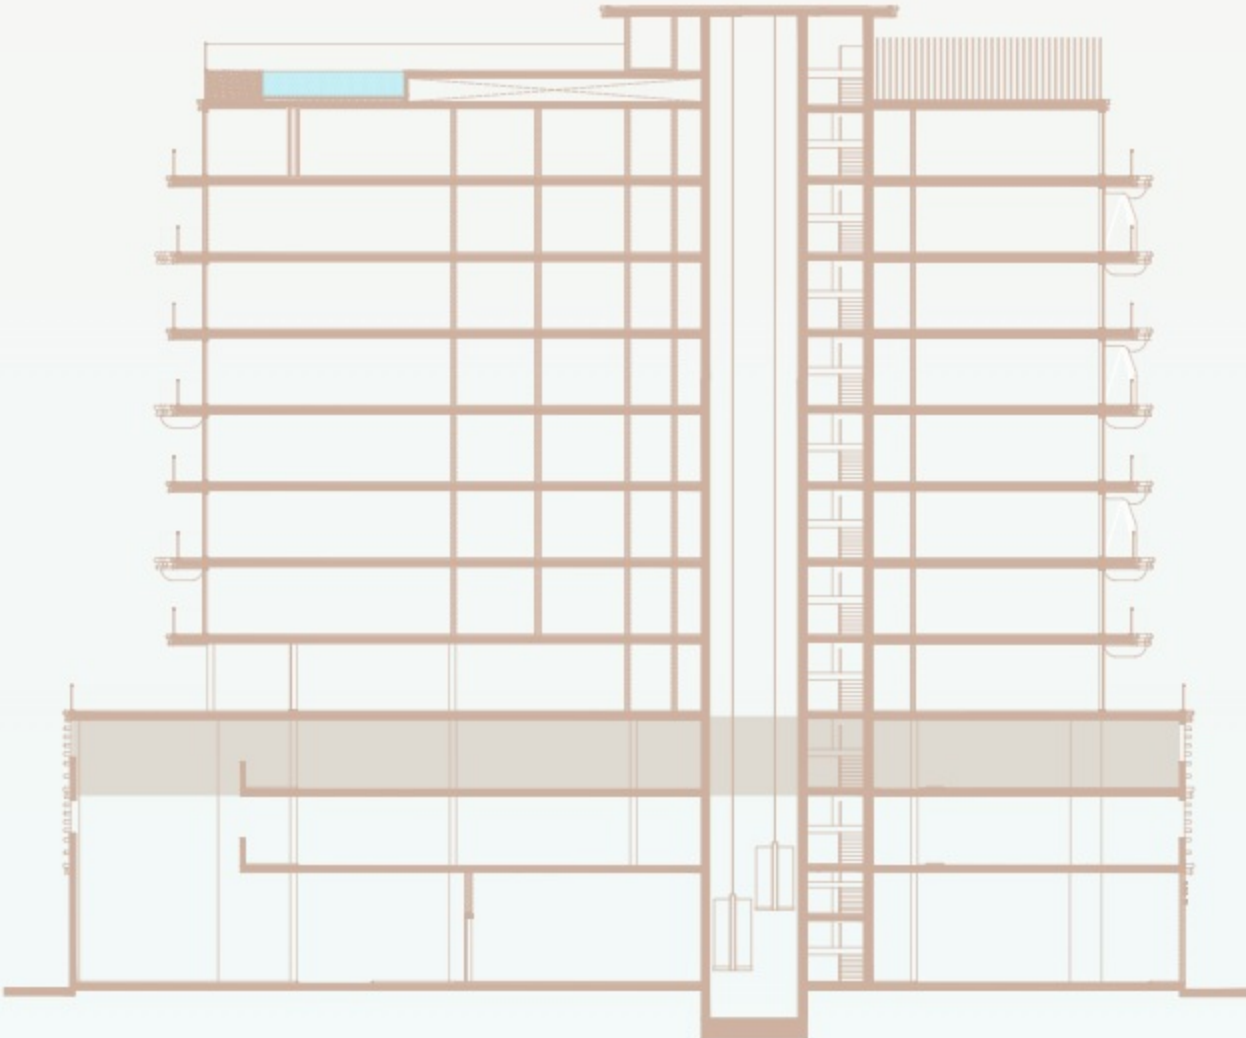

FLOOR PLANS

BEACH WALK RESIDENCE 4

IMTIAZ

BEACH WALK

RESIDENCE 4

GROUND FLOOR

IMTIAZ

MAIN LOBBY

BEACH WALK

RESIDENCE 4

1st PODIUM FLOOR

IMTIAZ

BEACH WALK

RESIDENCE 4

2nd PODIUM FLOOR

IMTIAZ

BEACH WALK

RESIDENCE 4

1st FLOOR

IMTIAZ

- ❶ PROMENADE GARDEN
- ❷ BBQ AREA
- ❸ OUTDOOR DINNING
- ❹ OUTDOOR SHOWER
- ❺ WATER FEATURE
- ❻ MEETING/RESTING AREA
- ❼ GREEN WALL
- ❽ PRIVATE GARDEN
- ❾ KID'S PLAYGROUND
- ❿ INFINITY POOL
- ⓫ WATER LOUNGE
- ⓬ POOL DECK
- ⓭ KID'S POOL

■ 1 BEDROOM

■ 2 BEDROOM

■ GYM

■ CLUB ROOM

BEACH WALK

RESIDENCE 4

2nd, 4th & 6th FLOOR

IMTIAZ