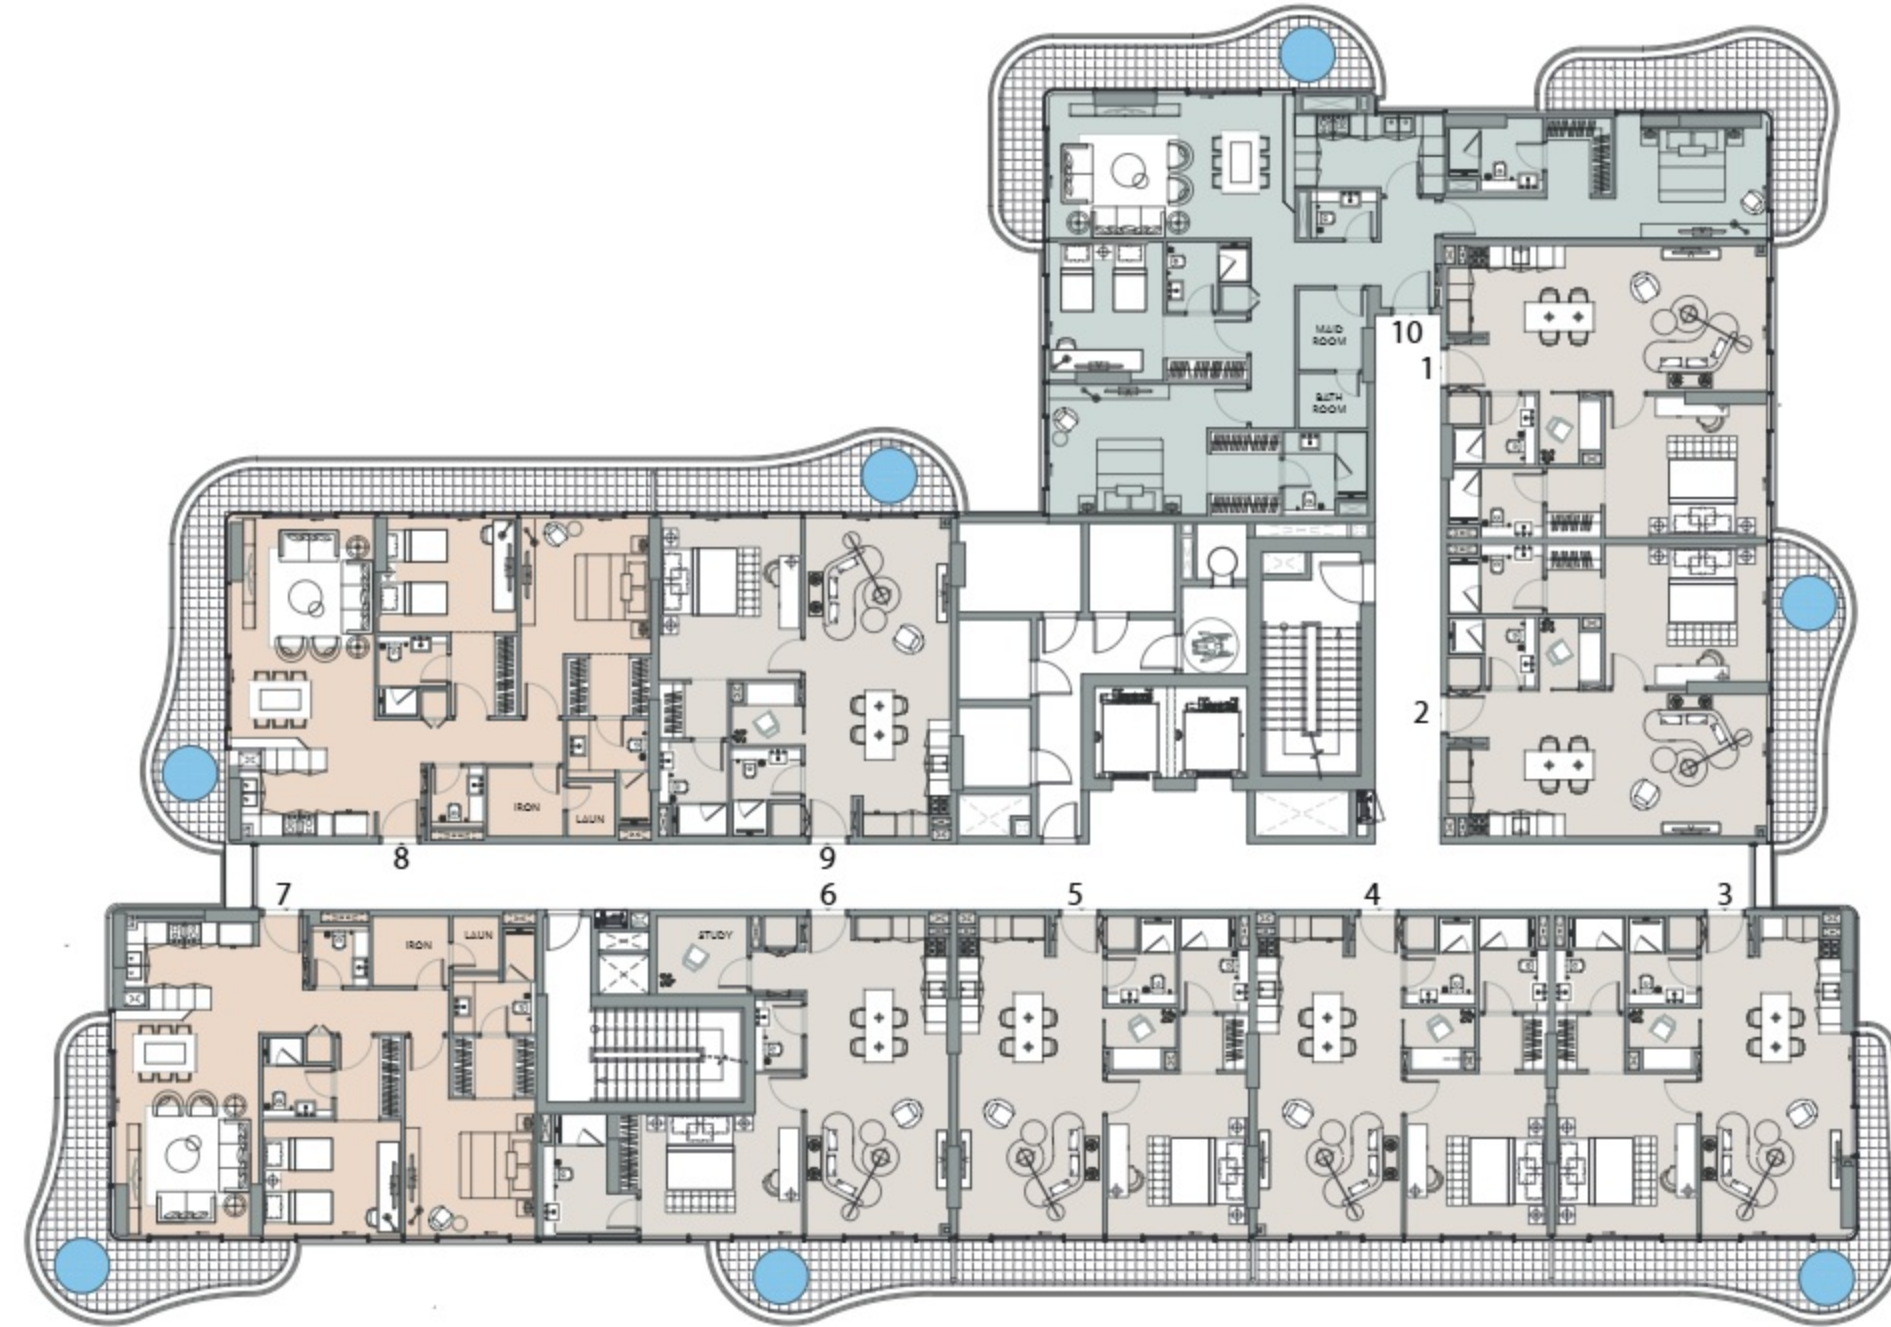

FLOOR PLANS

BEACH WALK RESIDENCE 4

IMTIAZ

BEACH WALK

RESIDENCE 4

GROUND FLOOR

IMTIAZ

MAIN LOBBY

BEACH WALK

RESIDENCE 4

1st FLOOR

IMTIAZ

- ❶ PROMENADE GARDEN
- ❷ BBQ AREA
- ❸ OUTDOOR DINNING
- ❹ OUTDOOR SHOWER
- ❺ WATER FEATURE
- ❻ MEETING/RESTING AREA
- ❼ GREEN WALL
- ❽ PRIVATE GARDEN
- ❾ KID'S PLAYGROUND
- ❿ INFINITY POOL
- ⓫ WATER LOUNGE
- ⓬ POOL DECK
- ⓭ KID'S POOL

■ 1 BEDROOM

■ 2 BEDROOM

■ GYM

■ CLUB ROOM

BEACH WALK

RESIDENCE 4

2nd, 4th & 6th FLOOR

IMTIAZ

1 BEDROOM

2 BEDROOM

3 BEDROOM

BEACH WALK

RESIDENCE 4

3rd & 5th FLOOR

IMTIAZ

1 BEDROOM