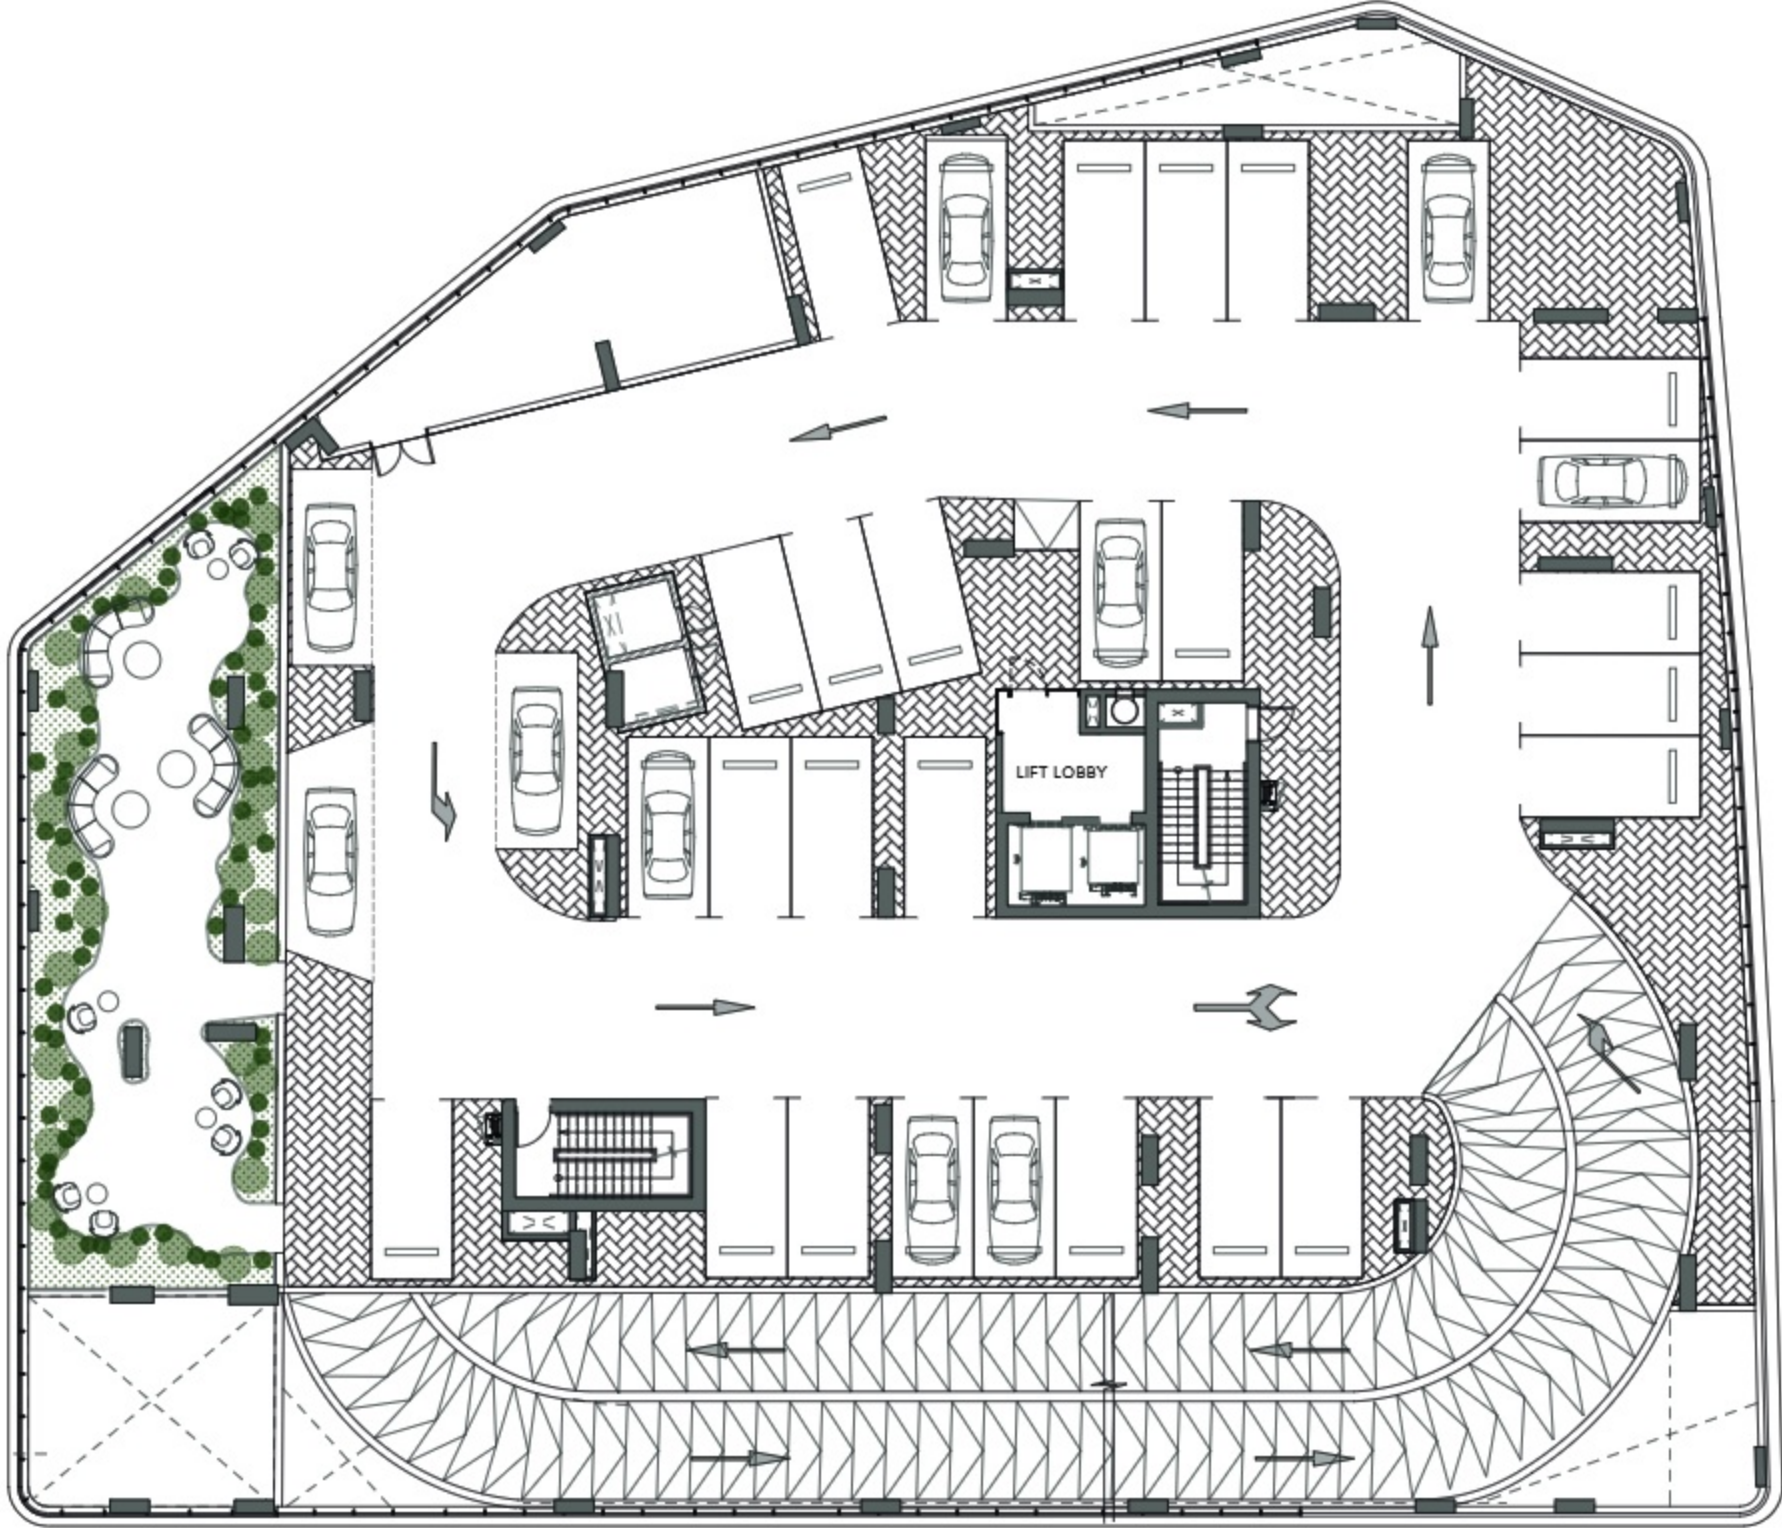

FLOOR PLANS

BEACH WALK RESIDENCE 4

IMTIAZ

BEACH WALK

RESIDENCE 4

GROUND FLOOR

IMTIAZ

MAIN LOBBY

BEACH WALK

RESIDENCE 4

1st PODIUM FLOOR

IMTIAZ

BEACH WALK

RESIDENCE 4

2nd PODIUM FLOOR

IMTIAZ

BEACH WALK

RESIDENCE 4

1st FLOOR

IMTIAZ

- ❶ PROMENADE GARDEN
- ❷ BBQ AREA
- ❸ OUTDOOR DINNING
- ❹ OUTDOOR SHOWER
- ❺ WATER FEATURE
- ❻ MEETING/RESTING AREA
- ❼ GREEN WALL
- ❽ PRIVATE GARDEN
- ❾ KID'S PLAYGROUND
- ❿ INFINITY POOL
- ⓫ WATER LOUNGE
- ⓬ POOL DECK
- ⓭ KID'S POOL

■ 1 BEDROOM

■ 2 BEDROOM

■ GYM

■ CLUB ROOM

BEACH WALK

RESIDENCE 4

2nd, 4th & 6th FLOOR

IMTIAZ