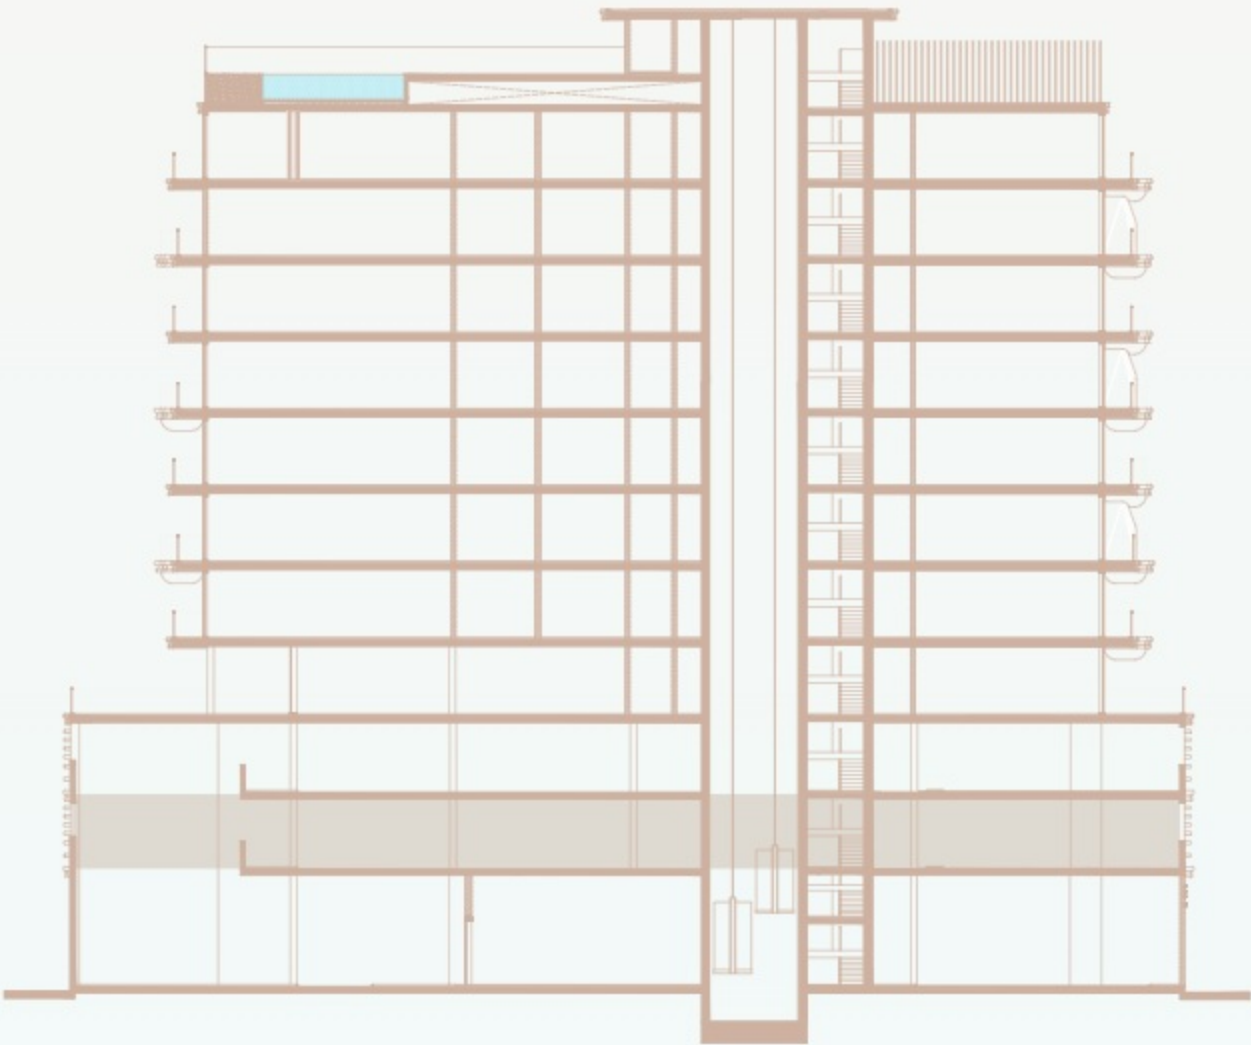

FLOOR PLANS

BEACH WALK RESIDENCE 4

IMTIAZ

BEACH WALK

RESIDENCE 4

GROUND FLOOR

IMTIAZ

MAIN LOBBY

BEACH WALK

RESIDENCE 4

1st PODIUM FLOOR

IMTIAZ

BEACH WALK

RESIDENCE 4

2nd PODIUM FLOOR

IMTIAZ

BEACH WALK

RESIDENCE 4

1st FLOOR

IMTIAZ

- ❶ PROMENADE GARDEN
- ❷ BBQ AREA
- ❸ OUTDOOR DINNING
- ❹ OUTDOOR SHOWER
- ❺ WATER FEATURE
- ❻ MEETING/RESTING AREA
- ❼ GREEN WALL
- ❽ PRIVATE GARDEN
- ❾ KID'S PLAYGROUND
- ❿ INFINITY POOL
- ⓫ WATER LOUNGE
- ⓬ POOL DECK
- ⓭ KID'S POOL

■ 1 BEDROOM

■ 2 BEDROOM

■ GYM

■ CLUB ROOM

BEACH WALK

RESIDENCE 4

2nd, 4th & 6th FLOOR

IMTIAZ