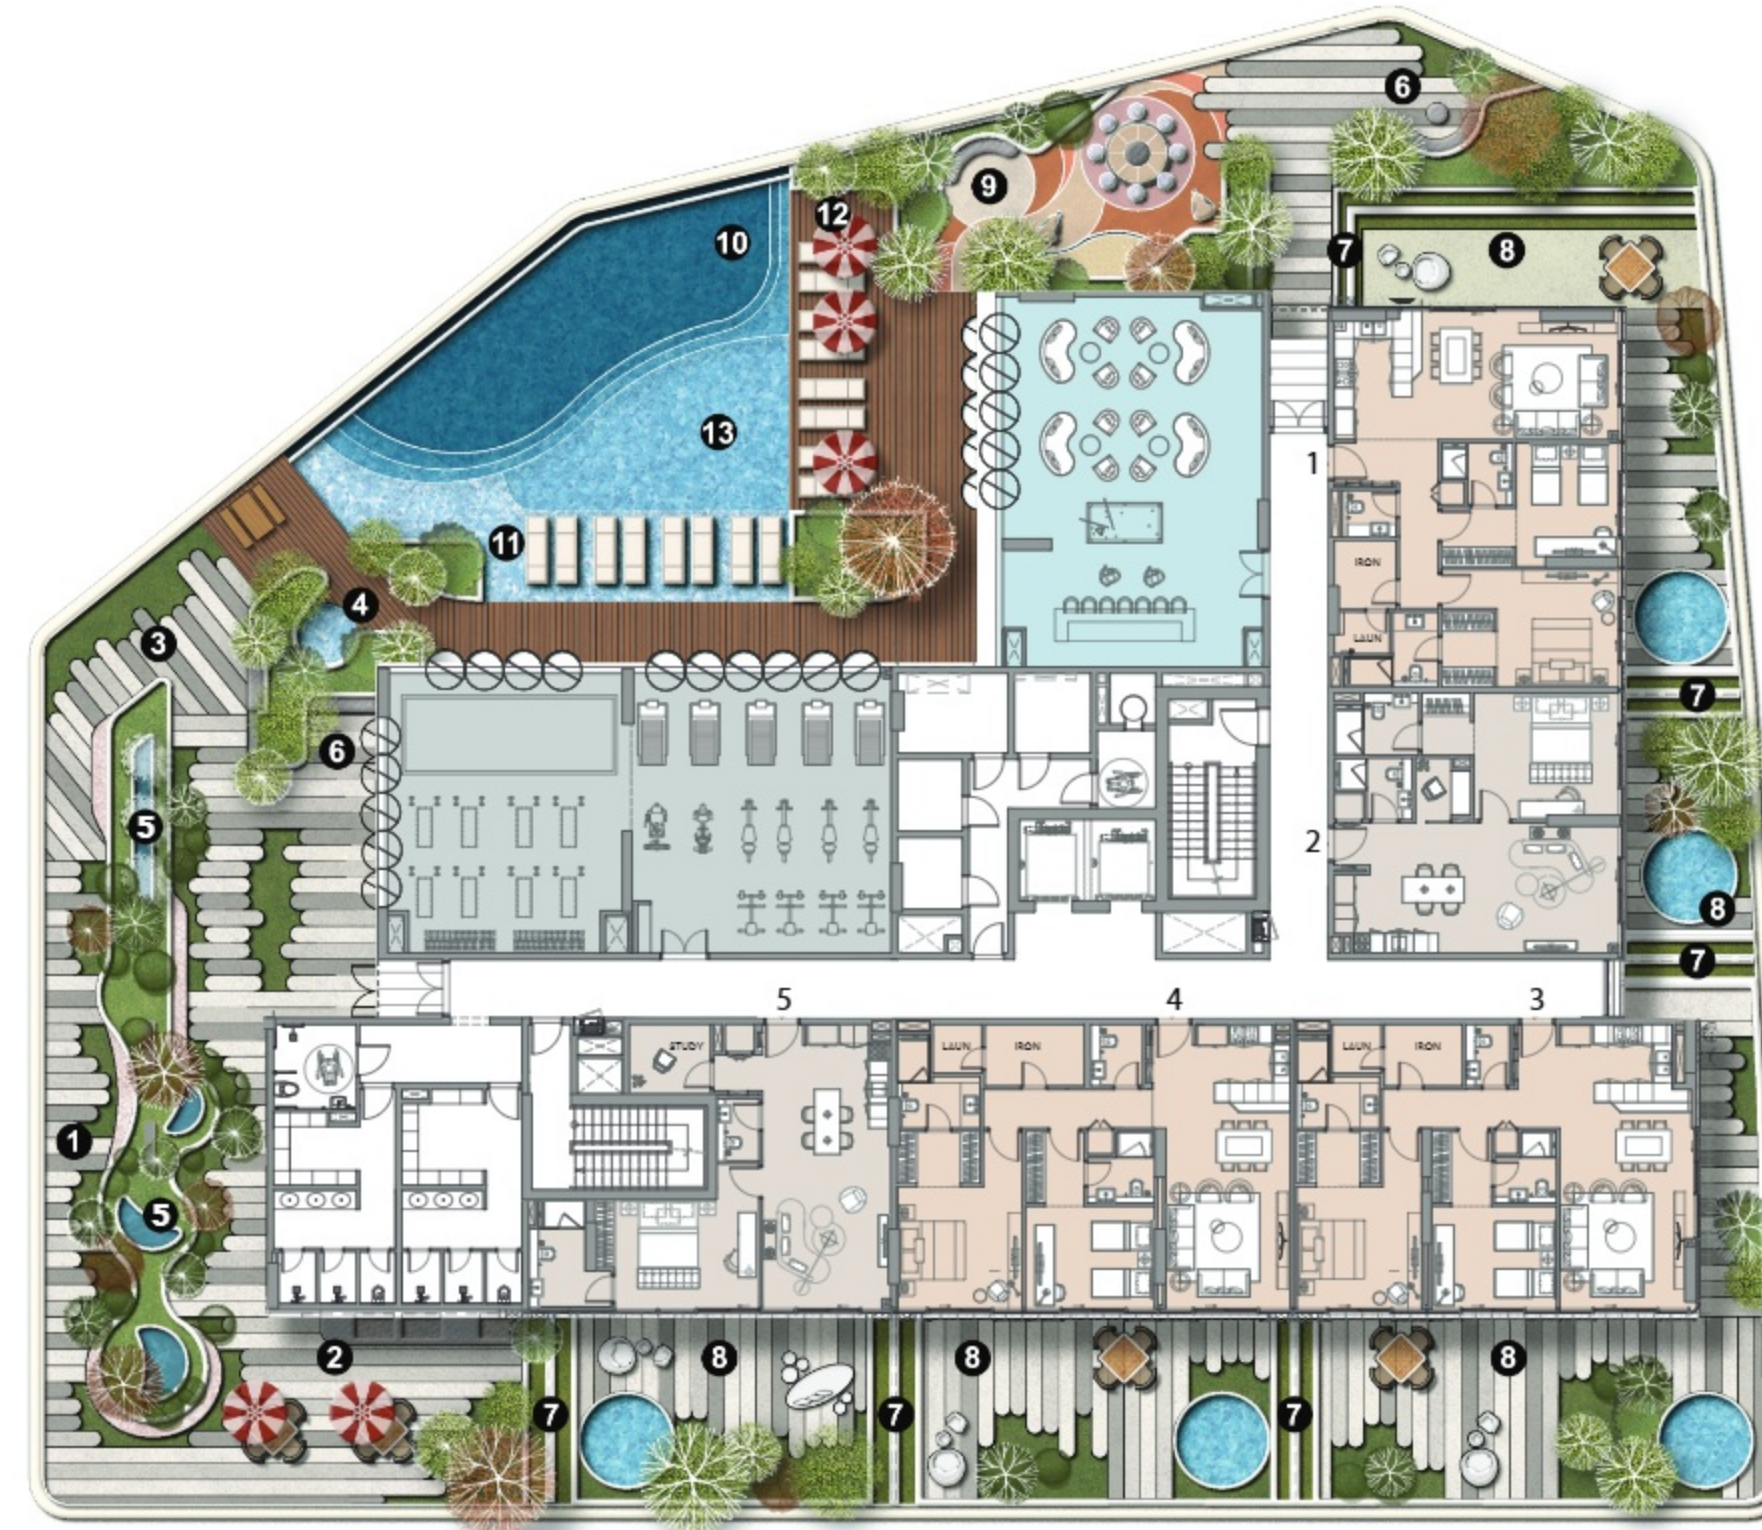

FLOOR PLANS

BEACH WALK RESIDENCE 4

IMTIAZ

BEACH WALK

RESIDENCE 4

GROUND FLOOR

IMTIAZ

MAIN LOBBY

BEACH WALK

RESIDENCE 4

1st PODIUM FLOOR

IMTIAZ

BEACH WALK

RESIDENCE 4

2nd PODIUM FLOOR

IMTIAZ

BEACH WALK

RESIDENCE 4

1st FLOOR

IMTIAZ

- ❶ PROMENADE GARDEN
- ❷ BBQ AREA
- ❸ OUTDOOR DINNING
- ❹ OUTDOOR SHOWER
- ❺ WATER FEATURE
- ❻ MEETING/RESTING AREA
- ❼ GREEN WALL
- ❽ PRIVATE GARDEN
- ❾ KID'S PLAYGROUND
- ❿ INFINITY POOL
- ⓫ WATER LOUNGE
- ⓬ POOL DECK
- ⓭ KID'S POOL

■ 1 BEDROOM

■ 2 BEDROOM

■ GYM

■ CLUB ROOM

BEACH WALK

RESIDENCE 4

2nd, 4th & 6th FLOOR

IMTIAZ