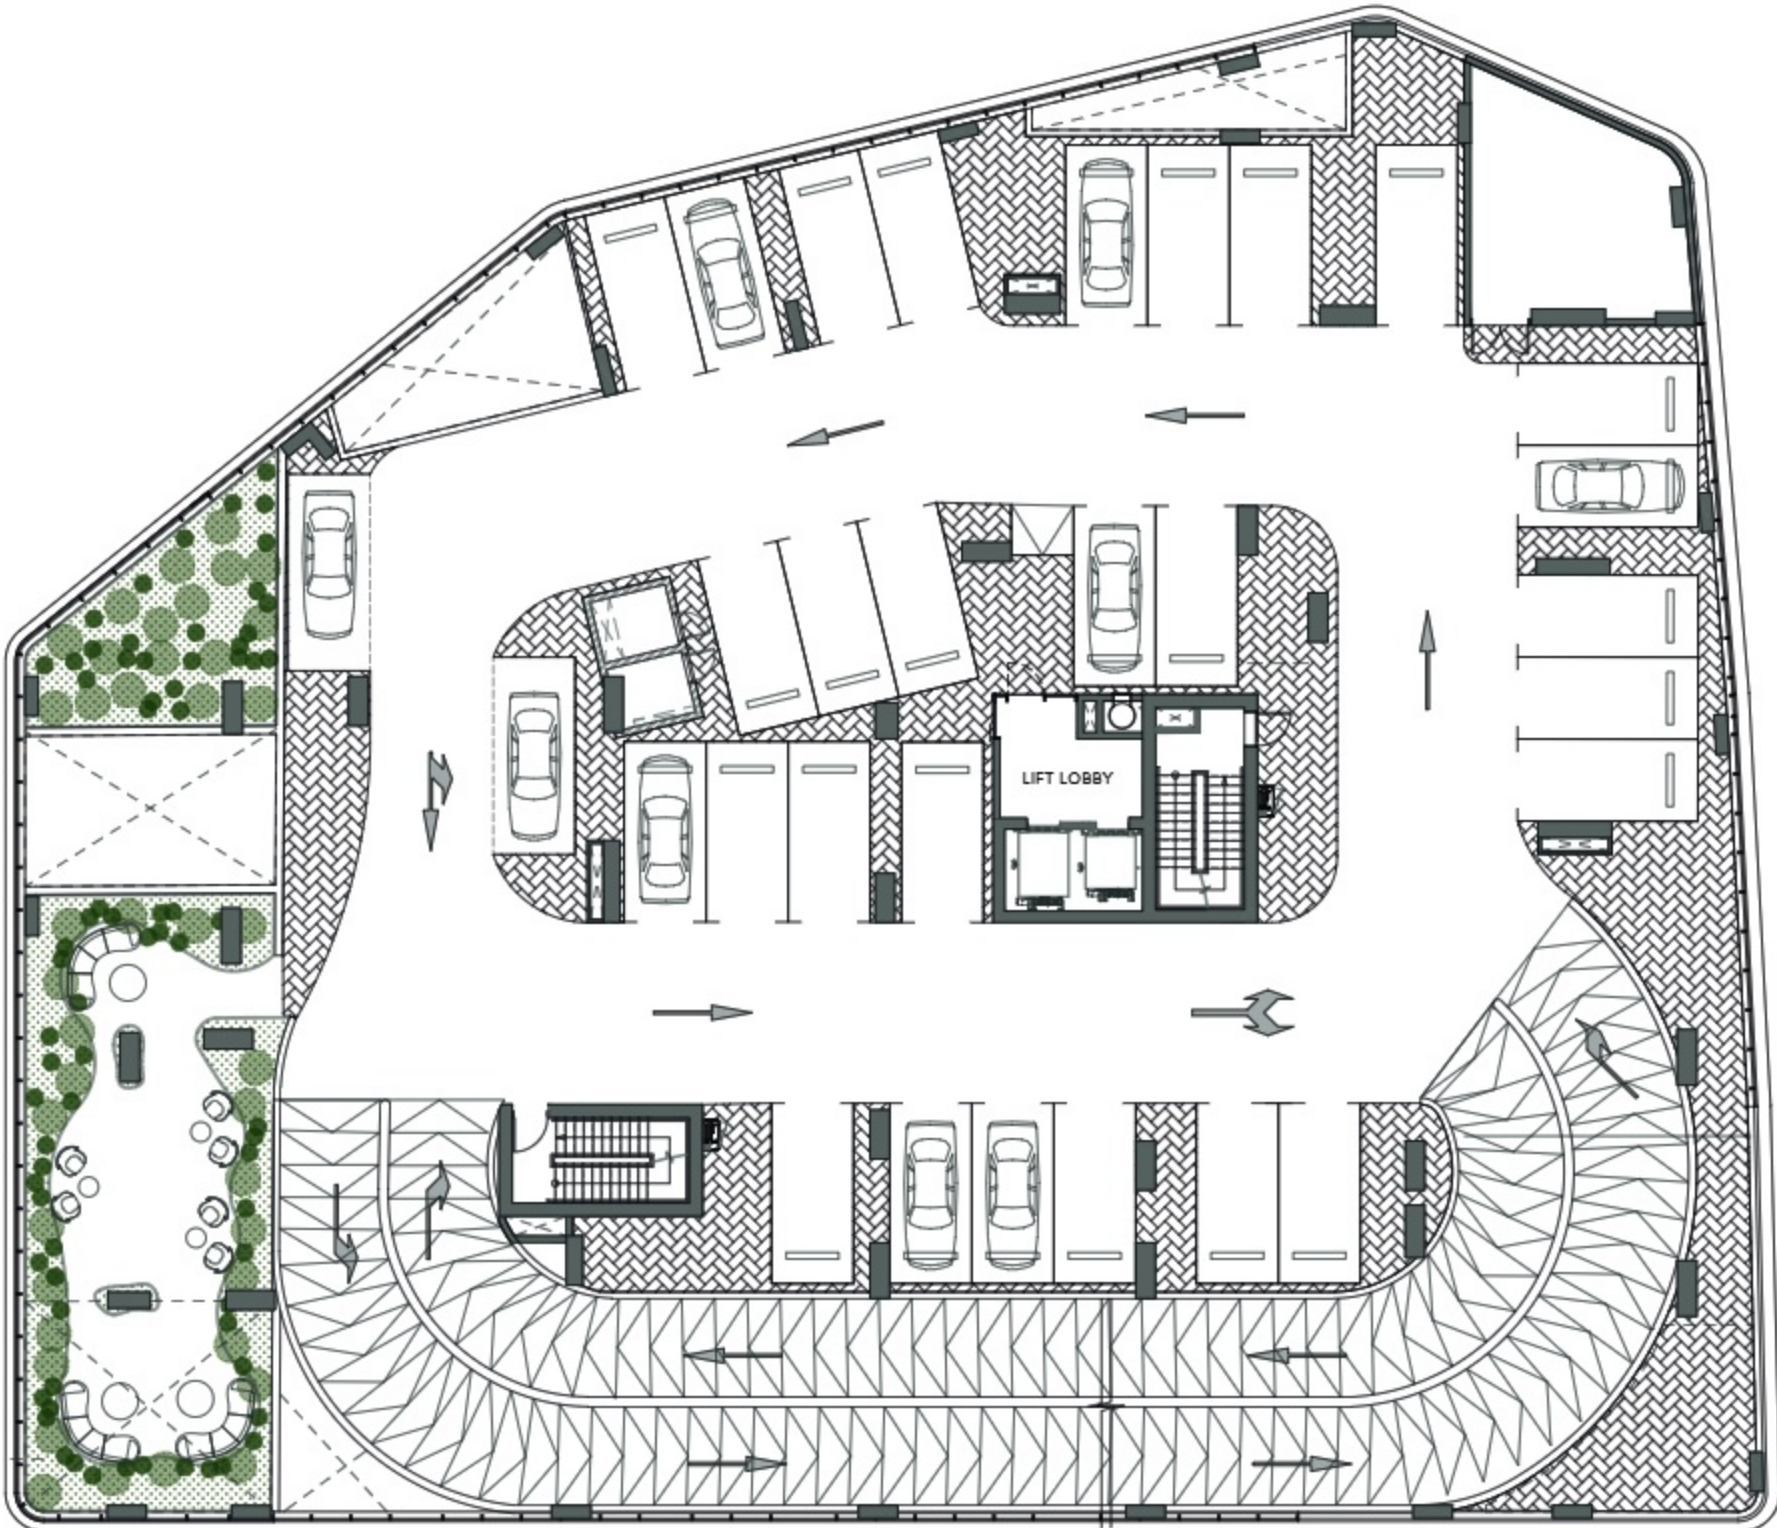

FLOOR PLANS

BEACH WALK RESIDENCE 4

IMTIAZ

BEACH WALK

RESIDENCE 4

GROUND FLOOR

IMTIAZ

MAIN LOBBY

BEACH WALK

RESIDENCE 4

1st PODIUM FLOOR

IMTIAZ

BEACH WALK

RESIDENCE 4

2nd PODIUM FLOOR

IMTIAZ

BEACH WALK

RESIDENCE 4

1st FLOOR

IMTIAZ

- ❶ PROMENADE GARDEN
- ❷ BBQ AREA
- ❸ OUTDOOR DINNING
- ❹ OUTDOOR SHOWER
- ❺ WATER FEATURE
- ❻ MEETING/RESTING AREA
- ❼ GREEN WALL
- ❽ PRIVATE GARDEN
- ❾ KID'S PLAYGROUND
- ❿ INFINITY POOL
- ⓫ WATER LOUNGE
- ⓬ POOL DECK
- ⓭ KID'S POOL