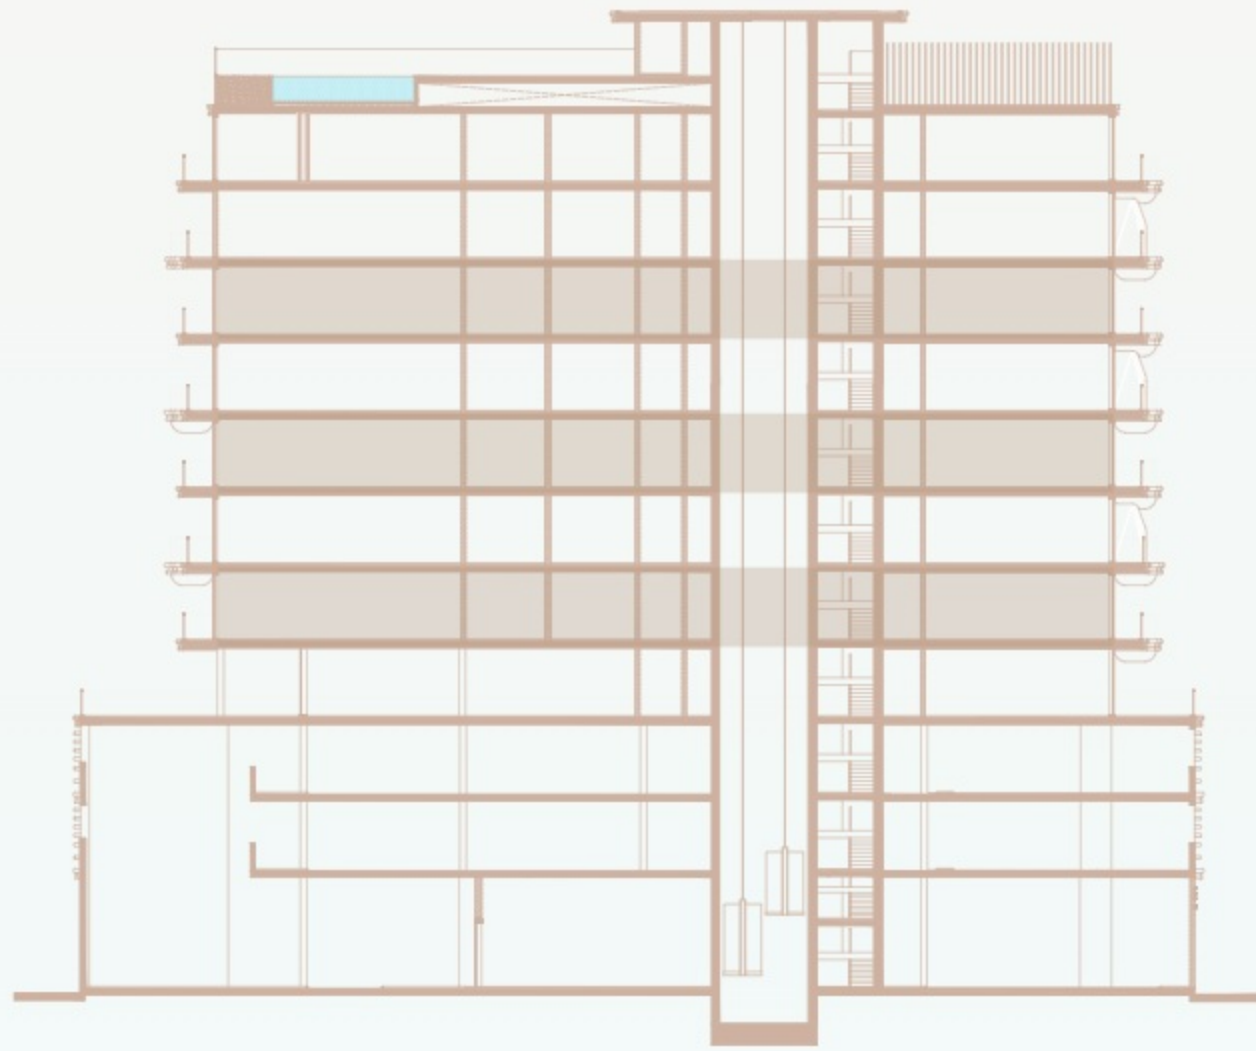

BEACH WALK

RESIDENCE 4

1st FLOOR

IMTIAZ

- ❶ PROMENADE GARDEN
- ❷ BBQ AREA
- ❸ OUTDOOR DINNING
- ❹ OUTDOOR SHOWER
- ❺ WATER FEATURE
- ❻ MEETING/RESTING AREA
- ❼ GREEN WALL
- ❽ PRIVATE GARDEN
- ❾ KID'S PLAYGROUND
- ❿ INFINITY POOL
- ⓫ WATER LOUNGE
- ⓬ POOL DECK
- ⓭ KID'S POOL

■ 1 BEDROOM

■ 2 BEDROOM

■ GYM

■ CLUB ROOM

BEACH WALK

RESIDENCE 4

2nd, 4th & 6th FLOOR

IMTIAZ

1 BEDROOM

2 BEDROOM

3 BEDROOM

BEACH WALK

RESIDENCE 4

3rd & 5th FLOOR

IMTIAZ

1 BEDROOM