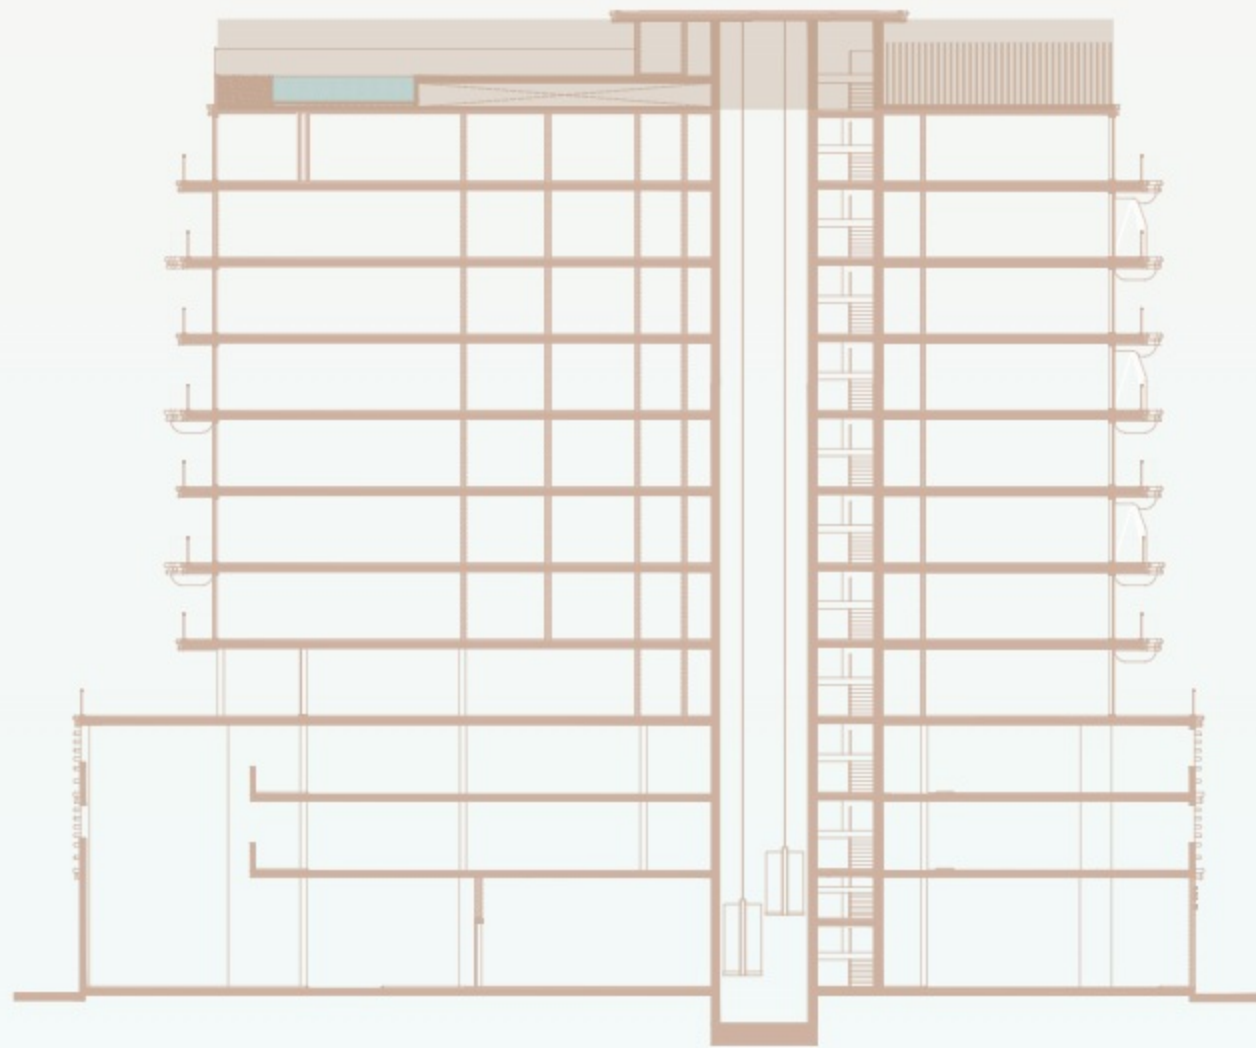

RESIDENCE 4

8th FLOOR

IMTIAZ

- 1 BEDROOM
- 2 BEDROOM
- 3 BEDROOM DUPLEX

BEACH WALK

RESIDENCE 4

ROOFTOP FLOOR

IMTIAZ

① LAP POOL

② INFINITY POOL

③ WATER LOUNGE

④ WOODEN DECK

⑤ SUNBED

⑥ OUTDOOR SHOWER

⑦ OUTDOOR DINNING

⑧ YOGA AREA