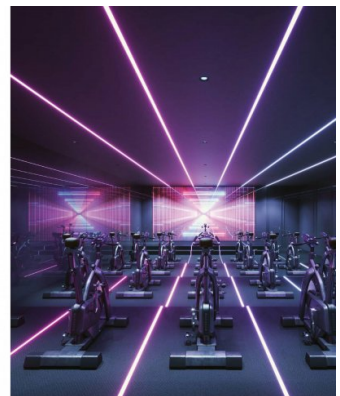

**MIND AND BODY
WELLNESS STUDIOS**