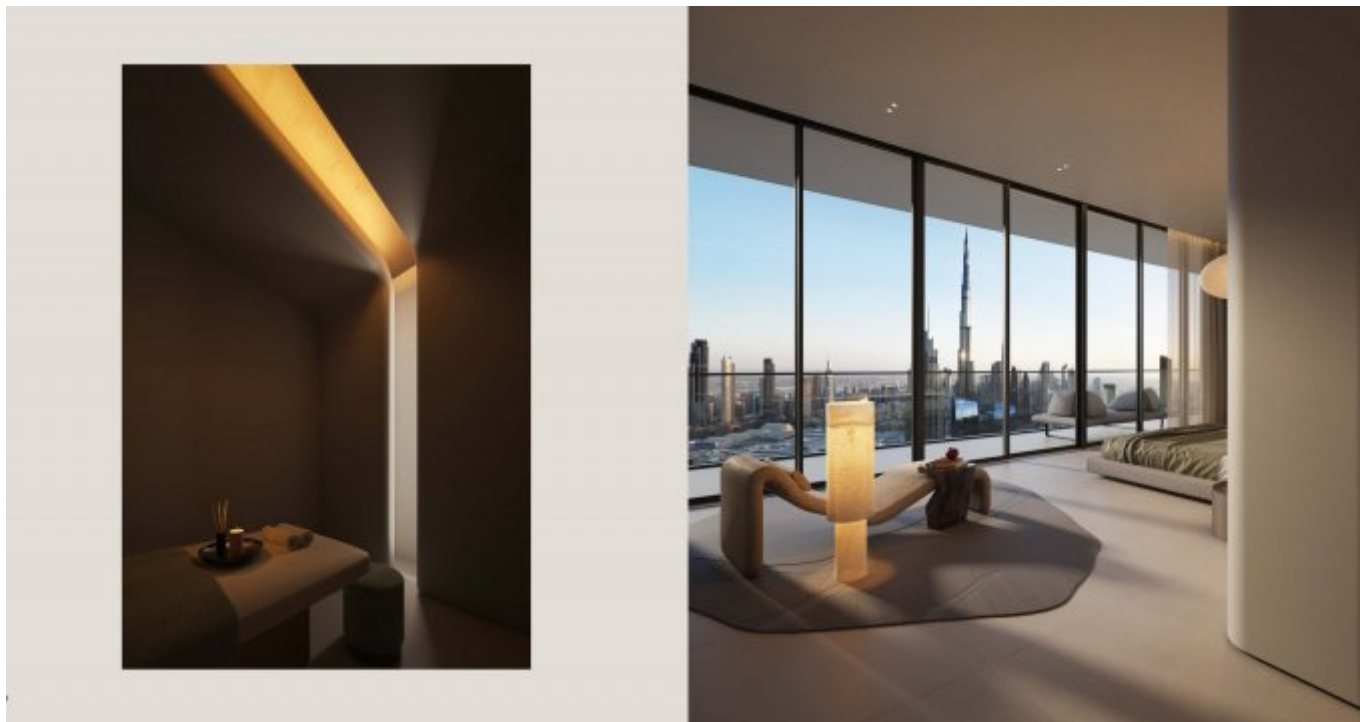

Dubai, Zabeel 2 – Precizne wellness rezidencije na prodaju

Cijene i troškovi

Nabavna cijena

Cijena na upit

Podaci o nekretnini

Živi prostor	158,52 m²
Ukupna površina	194,26 m²
Sobe	5
spava?e sobe	2
Kupaonice	4
Veli?ina balkona/terase	35,74 m²
stara/nova zgrada	Nova zgrada
Status prodaje	otvoren

Zna?ajke

Op?a kategorizacija	Luksuzan
Kupaonica	Tuš
Kuhinja	Otvoren
Lift	Osobe
namješteno	potpuno
Kabelska/satelitska TV	Da