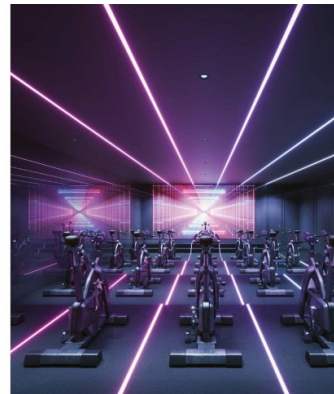

THE HOME EXPERIENCE
AMPLIFIED BY
SCIENCE AND SOUL

ARCHITECTURE AS
SENSORY JOURNEY

LIVE IN THE CENTER,
STAY CENTERED

FORMATIVE

MIND AND BODY
WELLNESS STUDIOS

Total Immersion Therapy
Recovery Room
Meditation & Relaxation Studio
The Wellness Studio
Sensory Deprivation Room

WELLNESS

The Wellness Studio is a premier destination for wellness enthusiasts. The towers are designed to be a place where you can feel the pulse of the city, where you can feel the pulse of the city, where you can feel the pulse of the city.

The towers are designed to be a place where you can feel the pulse of the city, where you can feel the pulse of the city, where you can feel the pulse of the city.