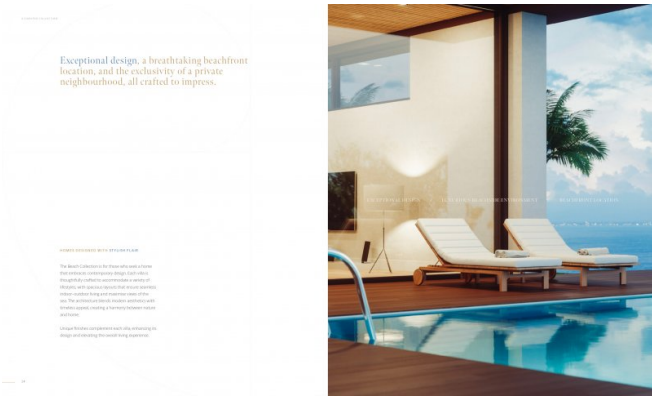

## Description de la propriété

Découvrez une collection de villas en bord de mer soigneusement conçues à Palm Jebel Ali, où l'architecture contemporaine rencontre l'élégance intemporelle. Inspirées par les paysages côtiers baignés de soleil et le design régional traditionnel, chaque demeure reflète l'esprit vibrant de cette communauté emblématique.

Les villas offrent une intégration fluide entre les espaces intérieurs et extérieurs avec de grandes baies vitrées offrant une vue panoramique sur la mer et une abondance de lumière naturelle. Les matériaux naturels tels que le bois et la pierre créent des ambiances chaleureuses, renforçant la connexion avec cet environnement côtier paisible.

Located on the exclusive fringes, each residence offers direct access to the beach, nestled within a private neighbourhood that inspires serenity.

THE ESSENCE OF NATURAL ELEGANCE.

Choose an elegant high-quality home with luxury finishes and a refined aesthetic. Each residence is a masterpiece of design, offering a unique blend of modern luxury and timeless elegance. The interior is a harmonious blend of light stone tones and geometric volumes, creating a sophisticated and welcoming atmosphere. The exterior is a seamless integration of the building with its surroundings, highlighting its elegant design.

**VILLA OCEAN WHISPER**

THE ESSENCE OF NATURAL ELEGANCE.

Choose an elegant high-quality home with luxury finishes and a refined aesthetic. Each residence is a masterpiece of design, offering a unique blend of modern luxury and timeless elegance. The interior is a harmonious blend of light stone tones and geometric volumes, creating a sophisticated and welcoming atmosphere. The exterior is a seamless integration of the building with its surroundings, highlighting its elegant design.