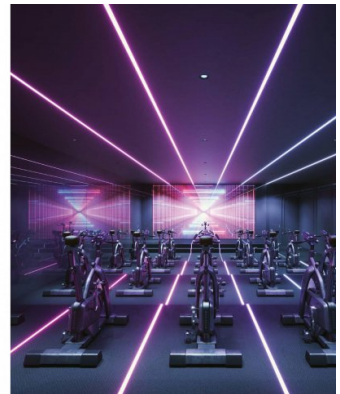

MIND AND BODY
WELLNESS STUDIOS