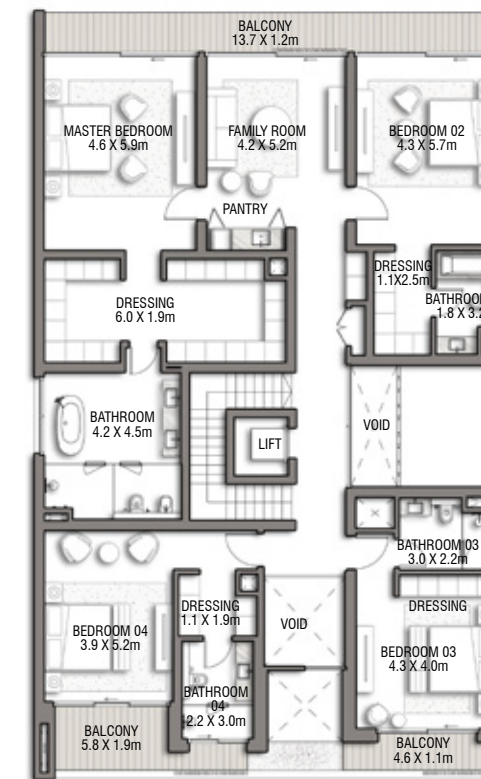

FIRST FLOOR

BEACH VILLAS COLLECTION

VILLA

PACIFIC BREEZE

G + 2

6 BEDROOMS + FAMILY ROOM
+ ROOF LOUNGE AND TERRACE

FLOOR TYPE	SQ. M.	SQ. FT.
Ground Floor	218.78	2,354.93
Balcony / Terrace / Porch-GF	1.08	11.63
First Floor Area	261.81	2,818.10
Balcony / Terrace - First Floor	32.10	345.52
Second Floor Area	119.10	1,281.98
Balcony / Terrace - Second Floor	38.69	416.46
Garage - Covered	41.65	448.32
TOTAL BUILT-UP AREA	713.21	7,676.93
Garage with Pergola	0.0	0.0
TOTAL AREA	713.21	7,676.93