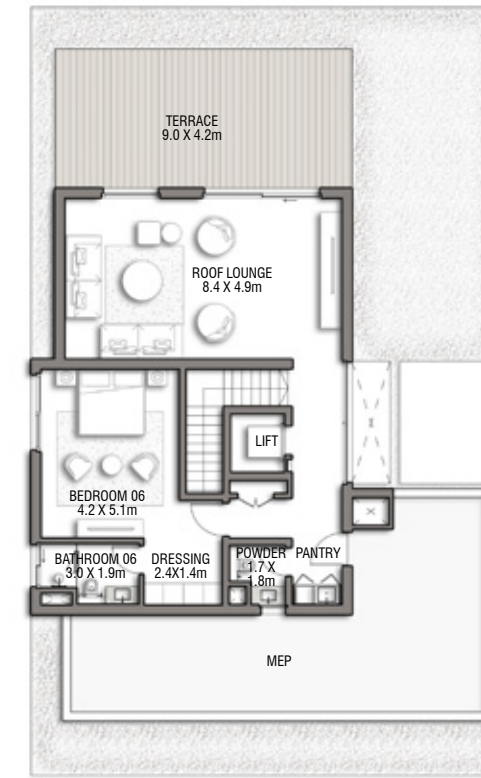

SECOND FLOOR