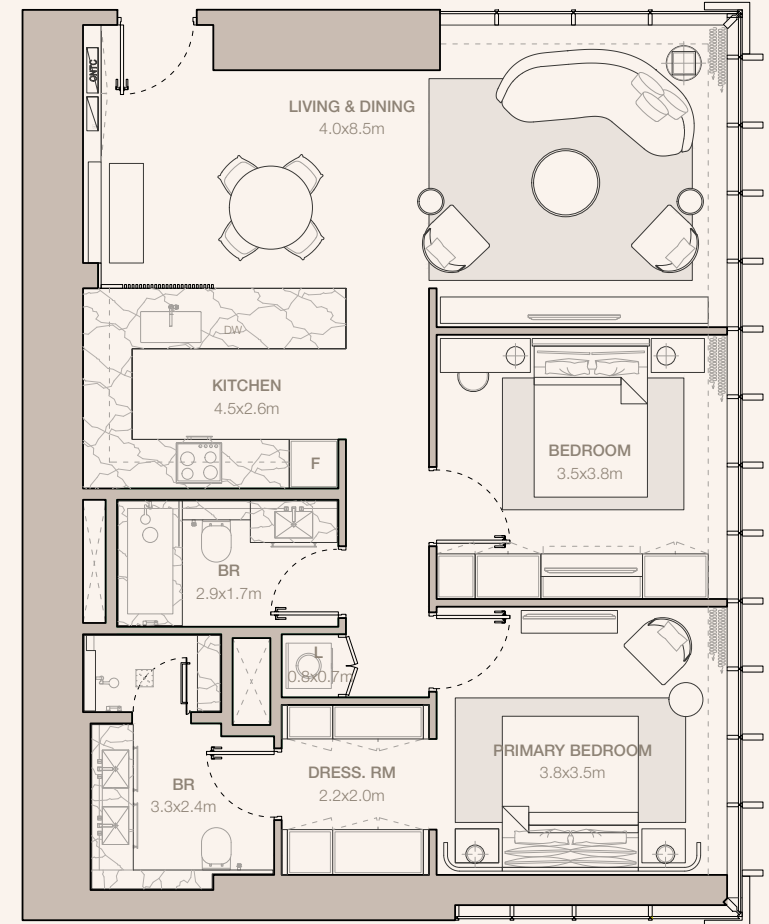

JUMEIRAH

RESIDENCES
EMIRATES TOWERS

2-BEDROOM TYPE B1 - N1 (M)

TOWER A

UNIT NUMBER
406, 506, 606, 706

SUITE AREA
103.64 SQM | 1115.57 SQFT

BALCONY AREA
0 SQM | 0 SQFT

TOTAL
103.64 SQM | 1115.57 SQFT