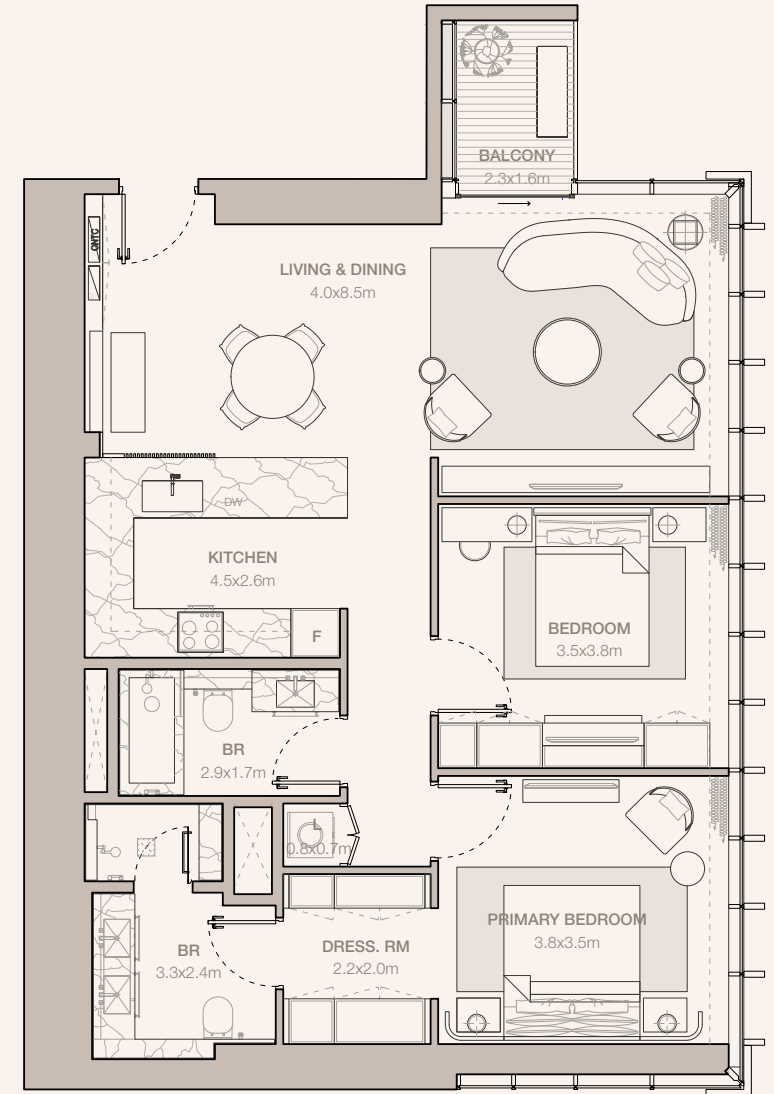

JUMEIRAH

RESIDENCES

EMIRATES TOWERS

2-BEDROOM TYPE B1 (M)

TOWER A

UNIT NUMBER
3705, 3805, 3905, 4005

SUITE AREA
103.31 SQM | 1112.02 SQFT

BALCONY AREA
4.53 SQM | 48.76 SQFT

TOTAL
107.84 SQM | 1160.78 SQFT

UNIT NUMBER
806, 906, 1010, 1110, 1210, 1310, 1410, 1510, 1610, 1710,
1810, 1910, 2010, 2110, 2210, 2310, 2410, 2510, 2610

SUITE AREA
103.33 SQM | 1112.23 SQFT

BALCONY AREA
4.89 SQM | 52.64 SQFT

TOTAL
108.22 SQM | 1164.87 SQFT

UNIT NUMBER
4108, 4208, 4308, 4408, 4508, 4608, 4708, 4808, 4908,
5008, 5108, 5208, 5308, 5408

SUITE AREA
103.31 SQM | 1112.02 SQFT

BALCONY AREA
4.91 SQM | 52.85 SQFT

TOTAL
108.22 SQM | 1164.87 SQFT

Disclaimer: Plans, details and unit orientation included are indicative only and are subject to change by the developer/seller at its sole discretion without notice and/or liability. All images, including features, finishes, furnishings, view and scale are illustrative only. Final areas, orientation, dimensions, layout and materials may differ from those stated.