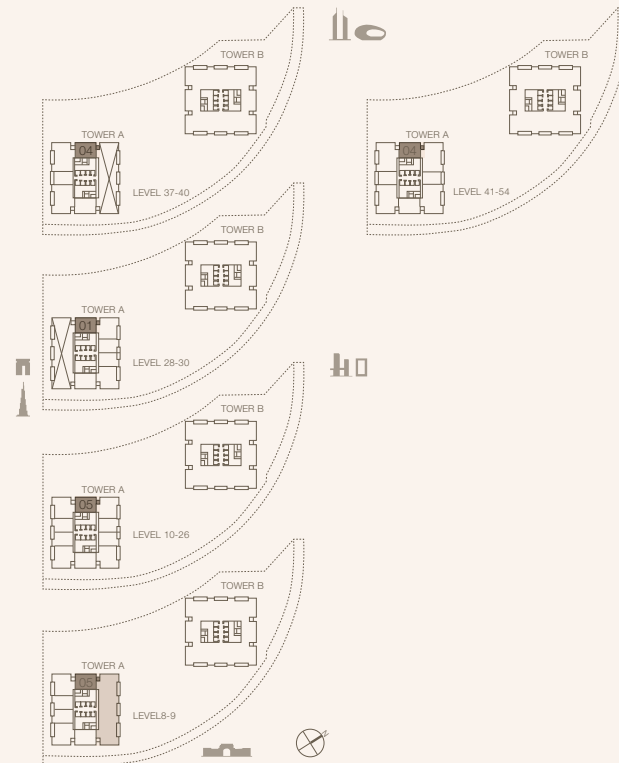

JUMEIRAH

RESIDENCES
EMIRATES TOWERS

2-BEDROOM TYPE B1

TOWER A

UNIT NUMBER
3704, 3804, 3904, 4004

SUITE AREA
103.32 SQM | 1112.13 SQFT

BALCONY AREA
4.53 SQM | 48.76 SQFT

TOTAL
107.85 SQM | 1160.89 SQFT

UNIT NUMBER
1105, 1205

SUITE AREA
103.33 SQM | 1112.23 SQFT

BALCONY AREA
4.87 SQM | 52.42 SQFT

TOTAL
108.20 SQM | 1164.66 SQFT

UNIT NUMBER
805, 905, 1005, 1305, 1405, 1505, 1605, 1705, 1805, 1905,
2005, 2105, 2205, 2305, 2405, 2505, 2605

SUITE AREA
103.33 SQM | 1112.23 SQFT

BALCONY AREA
4.89 SQM | 52.64 SQFT

TOTAL
108.22 SQM | 1164.87 SQFT

Disclaimer: Plans, details and unit orientation included are indicative only and are subject to change by the developer/seller at its sole discretion without notice and/or liability. All images, including features, finishes, furnishings, view and scale are illustrative only. Final areas, orientation, dimensions, layout and materials may differ from those stated.