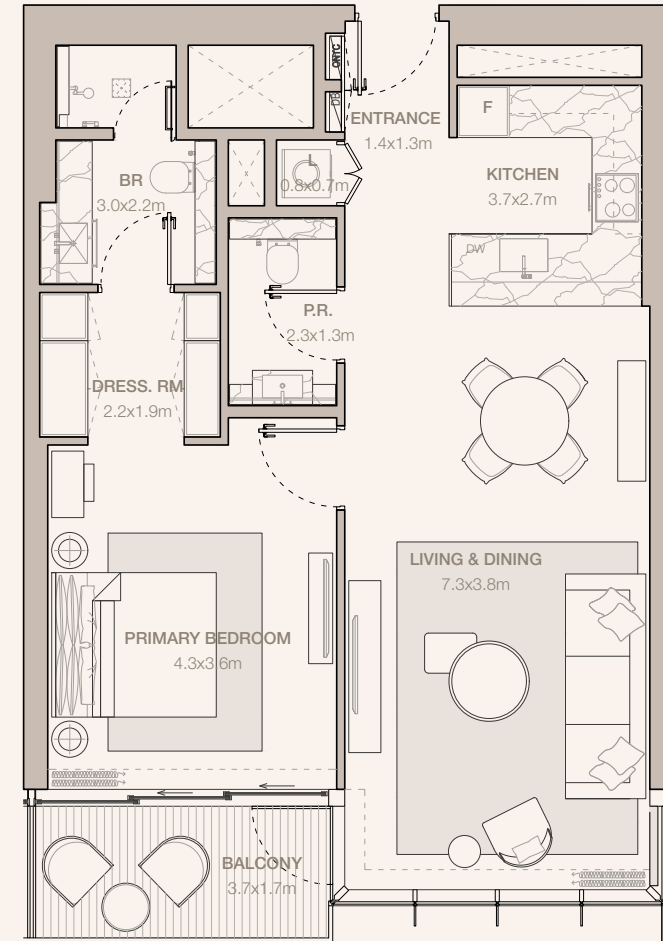

JUMEIRAH

RESIDENCES

EMIRATES TOWERS

1-BEDROOM TYPE A2A (M)

TOWER A

UNIT NUMBER

202, 302, 402, 502, 602, 702, 802, 902, 1002, 1102, 1202,
1302, 1402, 1502, 1602, 1702, 1802, 1902, 2002, 2102,
2202, 2302, 2402, 2502, 2602

SUITE AREA

76.06 SQM | 818.70 SQFT

BALCONY AREA

6.61 SQM | 71.15 SQFT

TOTAL

82.67 SQM | 889.85 SQFT

Disclaimer: Plans, details and unit orientation included are indicative only and are subject to change by the developer/seller at its sole discretion without notice and/or liability. All images including floor plans, finishes, fixtures and furniture are for illustrative purposes only and are not intended to represent any specific product or brand. All dimensions are approximate and may differ from the actual dimensions.

MERAAS

2 - B E D R O O M

JUMEIRAH

RESIDENCES
EMIRATES TOWERS

2-BEDROOM TYPE B1

TOWER A

UNIT NUMBER
3704, 3804, 3904, 4004

SUITE AREA
103.32 SQM | 1112.13 SQFT