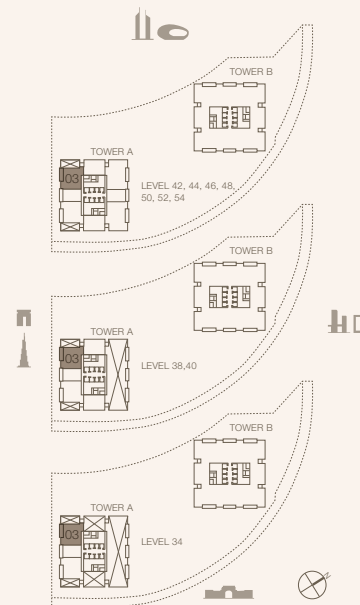

JUMEIRAH

RESIDENCES

EMIRATES TOWERS

2-BEDROOM TYPE B2

TOWER A

UNIT NUMBER

3403, 3803, 4003, 4203

SUITE AREA

114.13 SQM | 1228.49 SQFT

BALCONY AREA

13.43 SQM | 144.56 SQFT

TOTAL

127.56 SQM | 1373.04 SQFT

UNIT NUMBER

4403, 4603, 4803, 5003, 5203, 5403

SUITE AREA

114.26 SQM | 1229.88 SQFT

BALCONY AREA

13.3 SQM | 143.16 SQFT

TOTAL

127.56 SQM | 1373.04 SQFT

Disclaimer: Plans, details and unit orientation included are indicative only and are subject to change by the developer/seller at its sole discretion without notice and/or liability. All images, including features, finishes, furnishings, view and scale are illustrative only. Final areas, orientation, dimensions, layout and materials may differ from those stated.