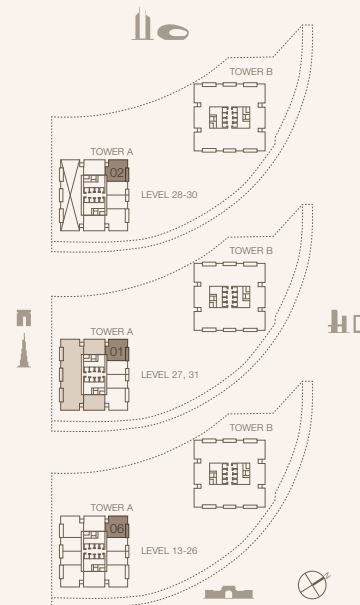

TOTAL
138.21 SQM | 1487.68 SQFT

Disclaimer: Plans, details and unit orientation included are indicative only and are subject to change by the developer/seller at its sole discretion without notice and/or liability. All images, including features, finishes, furnishings, view and scale are illustrative only. Final areas, orientation, dimensions, layout and materials may differ from those stated.