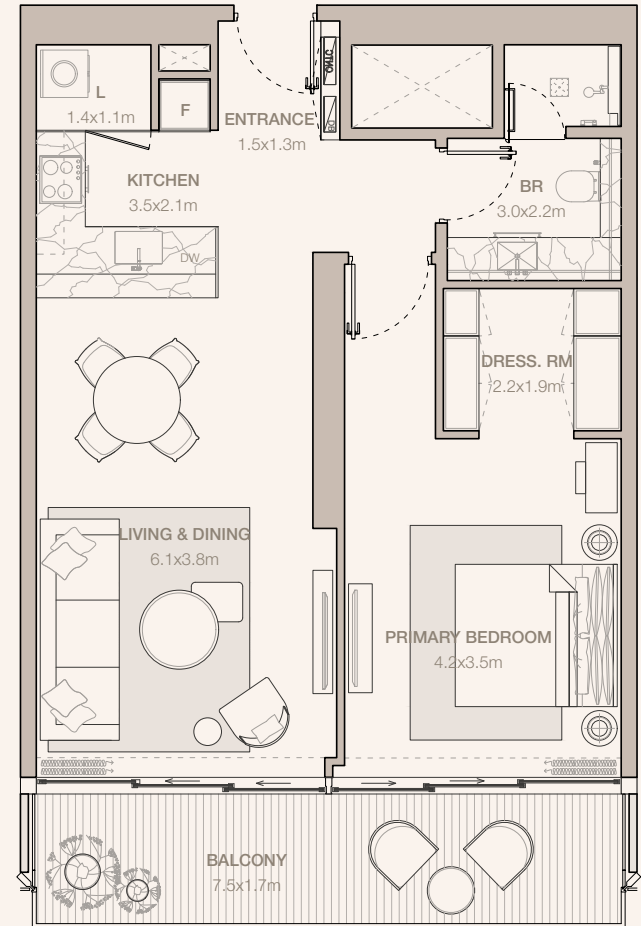

JUMEIRAH

RESIDENCES
EMIRATES TOWERS

1-BEDROOM TYPE A1A - H1

TOWER A

UNIT NUMBER
3302

SUITE AREA
70.39 SQM | 757.67 SQFT

BALCONY AREA
13.08 SQM | 140.79 SQFT

TOTAL
83.47 SQM | 898.46 SQFT