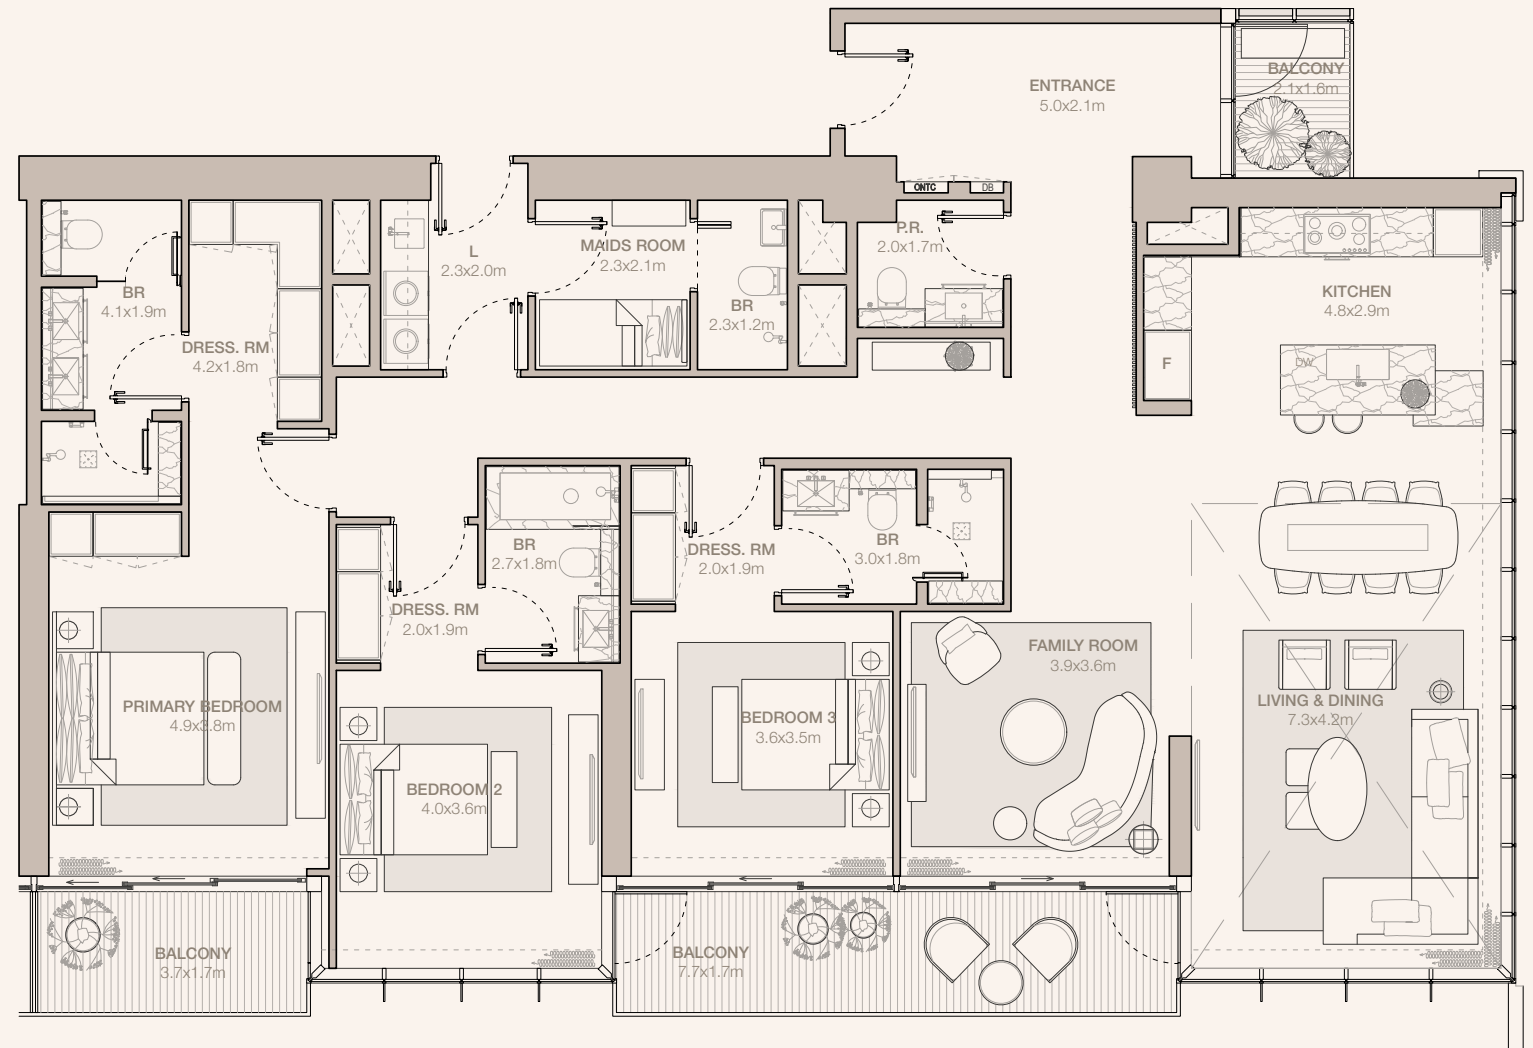

JUMEIRAH

RESIDENCES
EMIRATES TOWERS

3-BEDROOM TYPE C2

TOWER A

UNIT NUMBER
5601

SUITE AREA
213.72 SQM | 2300.46 SQFT

BALCONY AREA
23.84 SQM | 256.61 SQFT

TOTAL
237.56 SQM | 2557.07 SQFT

UNIT NUMBER
5801

SUITE AREA
214.45 SQM | 2308.32 SQFT

BALCONY AREA
23.84 SQM | 256.61 SQFT

TOTAL
238.29 SQM | 2564.93 SQFT

Disclaimer: Plans, details and unit orientation included are indicative only and are subject to change by the developer/seller at its sole discretion without notice and/or liability. All images, including features, finishes, furnishings, view and scale are illustrative only. Final areas, orientation, dimensions, layout and materials may differ from those stated.