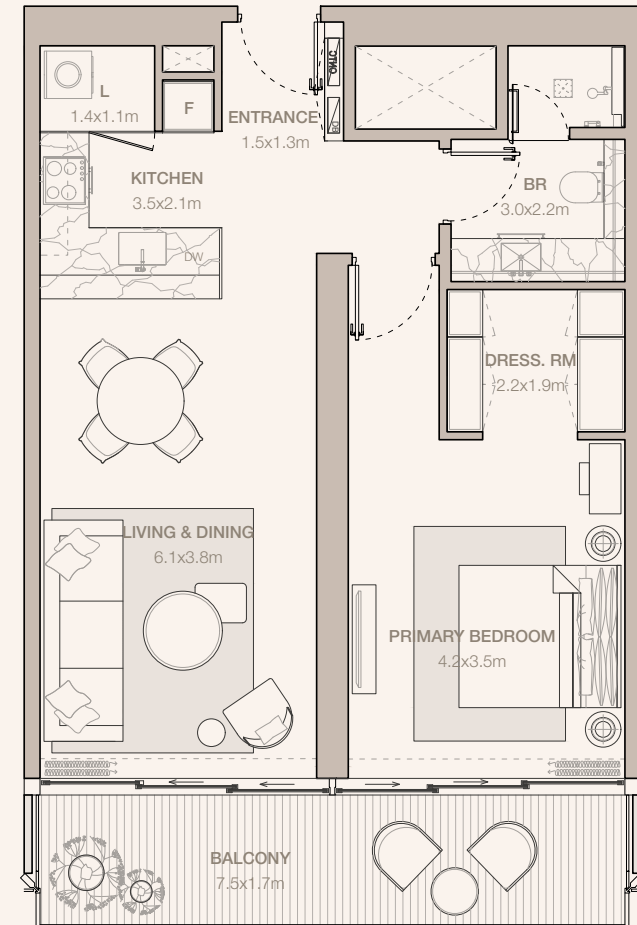

JUMEIRAH

RESIDENCES

EMIRATES TOWERS

1-BEDROOM TYPE A1A - H2

TOWER A

UNIT NUMBER
3402

SUITE AREA
70.26 SQM | 756.27 SQFT

BALCONY AREA
13.21 SQM | 142.19 SQFT

TOTAL
83.47 SQM | 898.46 SQFT

Disclaimer: Plans, details and unit orientation included are indicative only and are subject to change by the developer/seller at its sole discretion without notice and/or liability. All images, including features, finishes, furnishings, view and scale are illustrative only. Final areas, orientation, dimensions, layout and materials may differ from those stated.