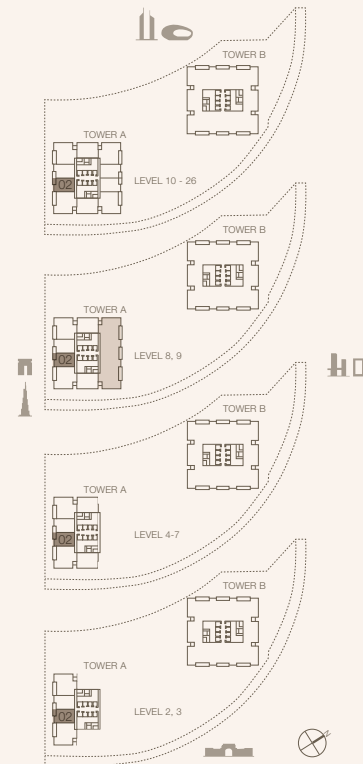

SUITE AREA

76.06 SQM | 818.70 SQFT

BALCONY AREA

6.61 SQM | 71.15 SQFT

TOTAL

82.67 SQM | 889.85 SQFT

Disclaimer: Plans, details and unit orientation included are indicative only and are subject to change by the developer/seller at its sole discretion without notice and/or liability. All images including floor plans, finishes, fixtures and furniture are for illustrative purposes only and are not intended to represent any specific product or brand. All dimensions are approximate and may differ from the actual dimensions.