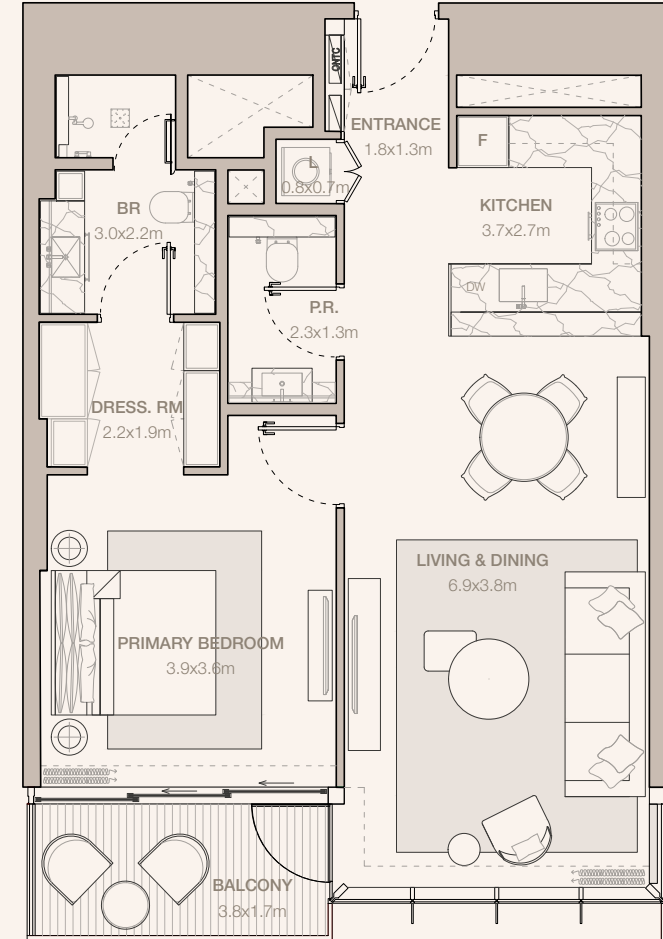

JUMEIRAH

RESIDENCES

EMIRATES TOWERS

1-BEDROOM TYPE A2 - D

TOWER A

UNIT NUMBER
1107, 1207

SUITE AREA
74.45 SQM | 801.37 SQFT

BALCONY AREA
6.6 SQM | 71.04 SQFT

TOTAL
81.05 SQM | 872.41 SQFT

Disclaimer: Plans, details and unit orientation included are indicative only and are subject to change by the developer/seller at its sole discretion without notice and/or liability. All images, including features, finishes, furnishings, view and scale are illustrative only. Final areas, orientation, dimensions, layout and materials may differ from those stated.