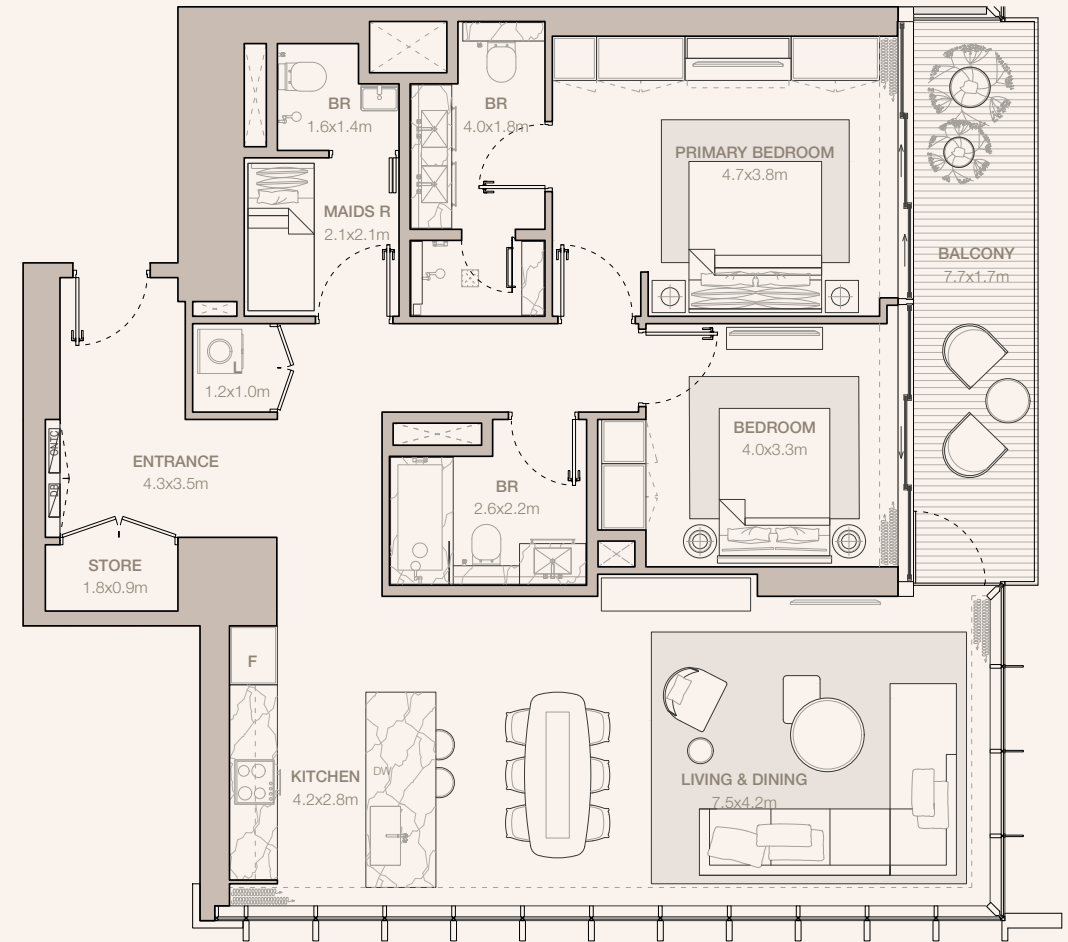

JUMEIRAH

RESIDENCES

EMIRATES TOWERS

2-BEDROOM TYPE B3 - N1 (M)

TOWER A

UNIT NUMBER
3204, 3307

SUITE AREA
128.43 SQM | 1382.41 SQFT

BALCONY AREA
13.44 SQM | 144.67 SQFT

TOTAL
141.87 SQM | 1527.08 SQFT

Disclaimer: Plans, details and unit orientation included are indicative only and are subject to change by the developer/seller at its sole discretion without notice and/or liability. All images, including features, finishes, furnishings, view and scale are illustrative only. Final areas, orientation, dimensions, layout and materials may differ from those stated.