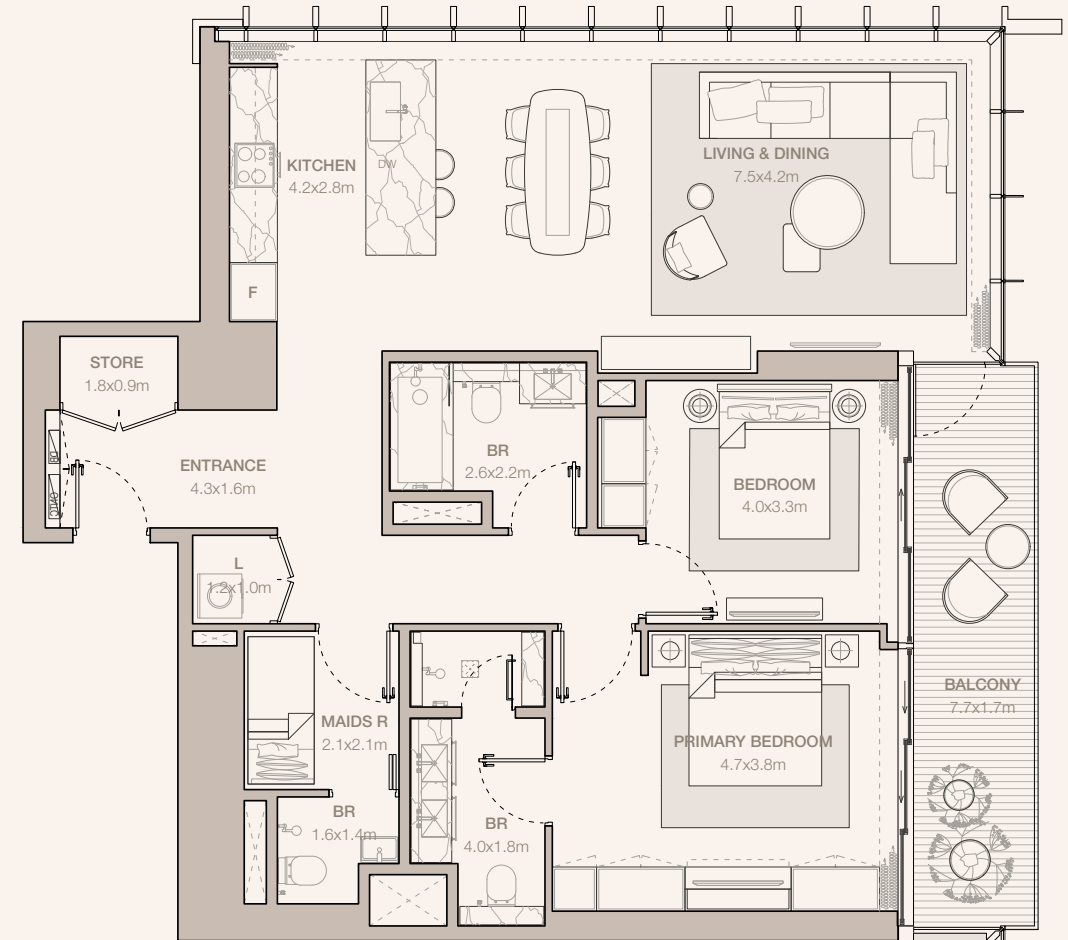

JUMEIRAH

RESIDENCES

EMIRATES TOWERS

2-BEDROOM TYPE B3 (CONTINUED)

TOWER A

UNIT NUMBER
3101

SUITE AREA
124.78 SQM | 1343.12 SQFT

BALCONY AREA
13.43 SQM | 144.56 SQFT

TOTAL
138.21 SQM | 1487.68 SQFT

Disclaimer: Plans, details and unit orientation included are indicative only and are subject to change by the developer/seller at its sole discretion without notice and/or liability. All images, including features, finishes, furnishings, view and scale are illustrative only. Final areas, orientation, dimensions, layout and materials may differ from those stated.