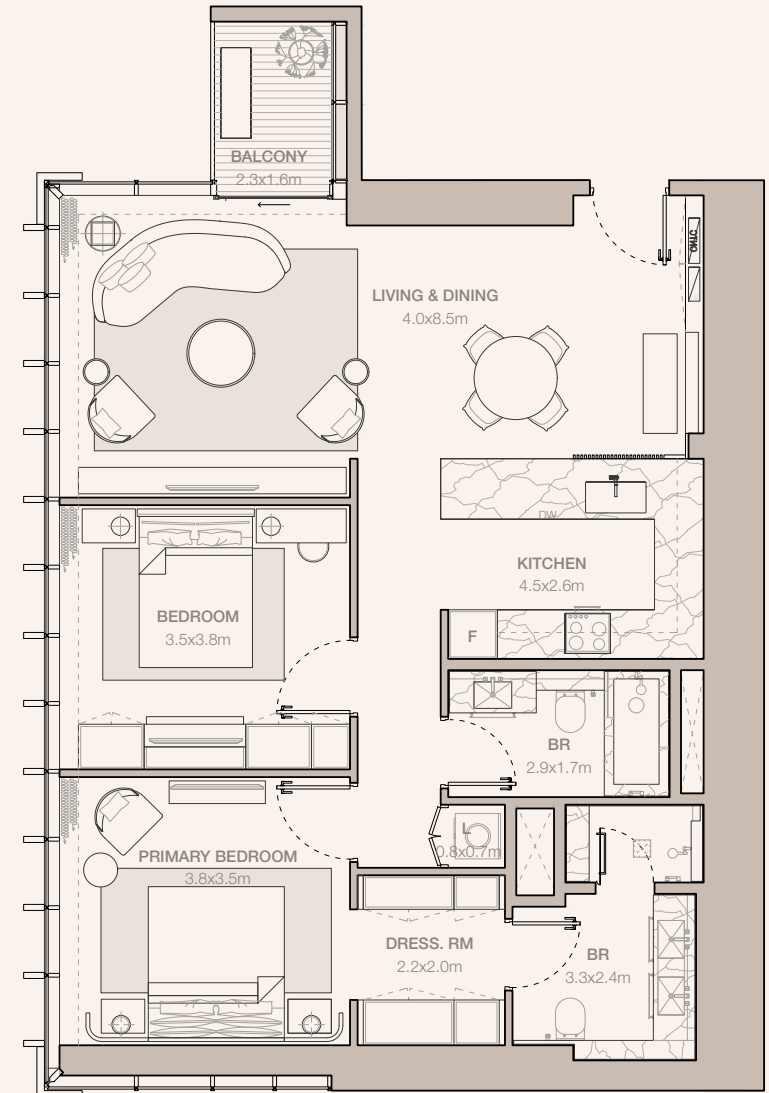

JUMEIRAH

RESIDENCES
EMIRATES TOWERS

2-BEDROOM TYPE B1

TOWER A

UNIT NUMBER
3704, 3804, 3904, 4004

SUITE AREA
103.32 SQM | 1112.13 SQFT

BALCONY AREA
4.53 SQM | 48.76 SQFT

TOTAL
107.85 SQM | 1160.89 SQFT

UNIT NUMBER
1105, 1205

SUITE AREA
103.33 SQM | 1112.23 SQFT

BALCONY AREA
4.87 SQM | 52.42 SQFT

TOTAL
108.20 SQM | 1164.66 SQFT

UNIT NUMBER
805, 905, 1005, 1305, 1405, 1505, 1605, 1705, 1805, 1905,
2005, 2105, 2205, 2305, 2405, 2505, 2605

SUITE AREA
103.33 SQM | 1112.23 SQFT

BALCONY AREA
4.89 SQM | 52.64 SQFT

TOTAL
108.22 SQM | 1164.87 SQFT

Disclaimer: Plans, details and unit orientation included are indicative only and are subject to change by the developer/seller at its sole discretion without notice and/or liability. All images, including features, finishes, furnishings, view and scale are illustrative only. Final areas, orientation, dimensions, layout and materials may differ from those stated.