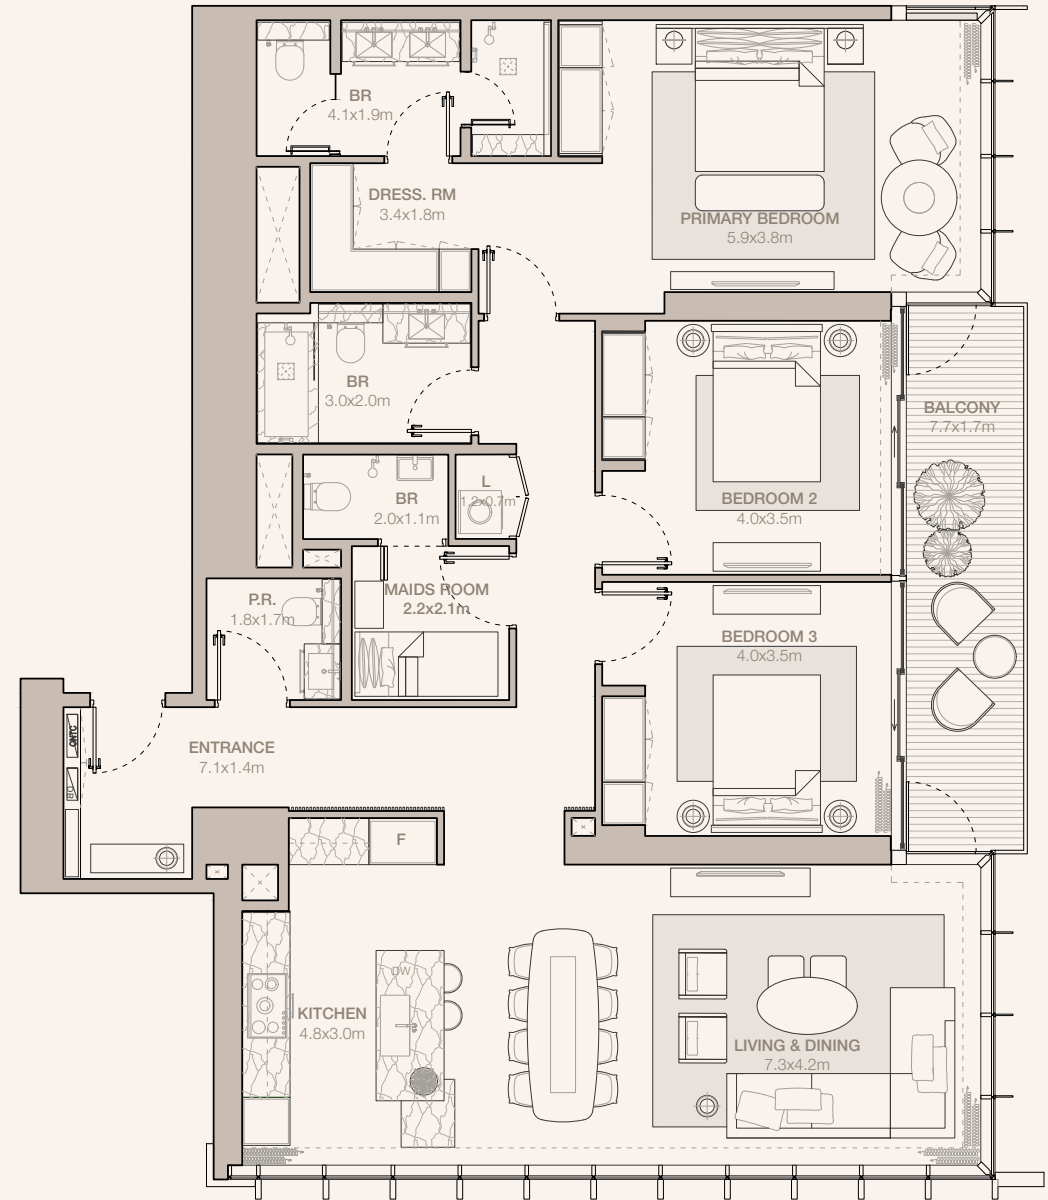

JUMEIRAH

RESIDENCES

EMIRATES TOWERS

3-BEDROOM TYPE C1A - N2 (M)

TOWER A

UNIT NUMBER
4207

SUITE AREA
165.67 SQM | 1783.26 SQFT

BALCONY AREA
13.3 SQM | 143.16 SQFT

TOTAL
178.97 SQM | 1926.42 SQFT

Disclaimer: Plans, details and unit orientation included are indicative only and are subject to change by the developer/seller at its sole discretion without notice and/or liability. All images, including features, finishes, furnishings, view and scale are illustrative only. Final areas, orientation, dimensions, layout and materials may differ from those stated.