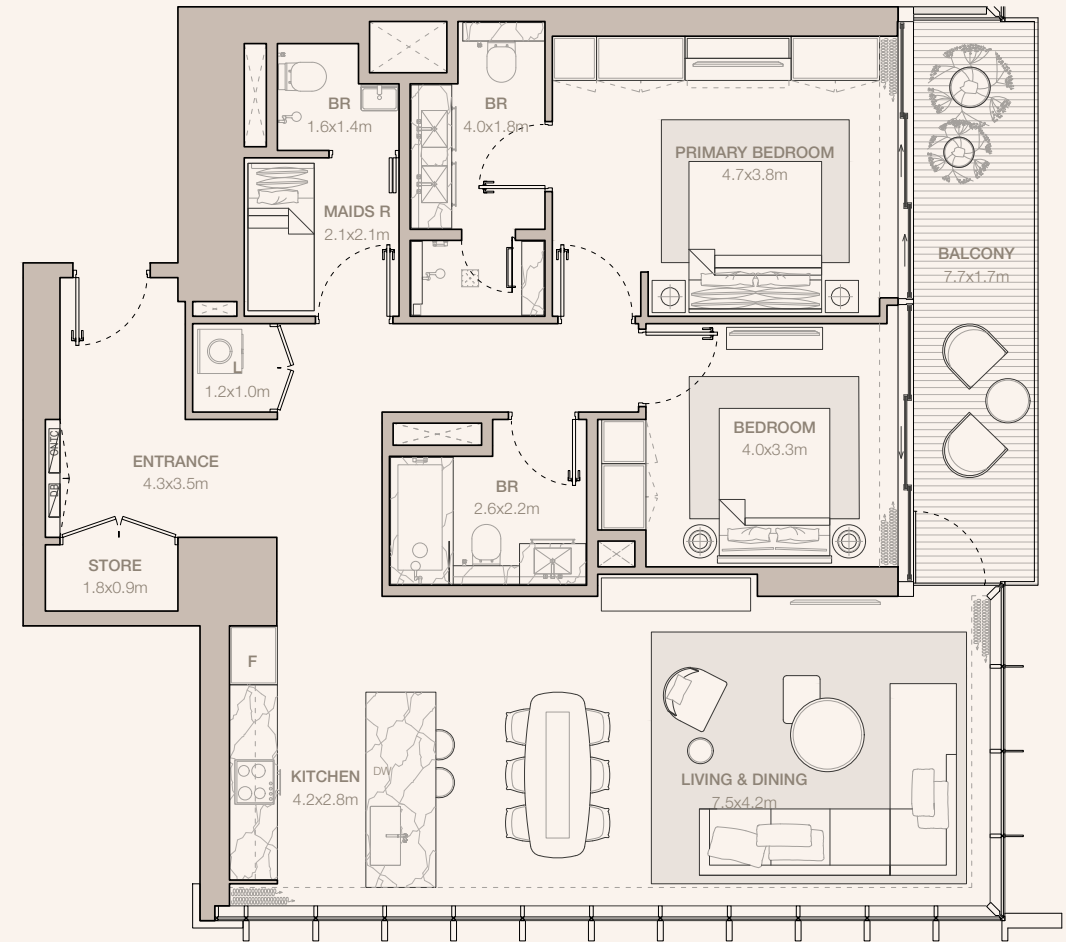

JUMEIRAH

RESIDENCES

EMIRATES TOWERS

2-BEDROOM TYPE B3 - N1 (M)

TOWER A

UNIT NUMBER
3204, 3307

SUITE AREA
128.43 SQM | 1382.41 SQFT

BALCONY AREA
13.44 SQM | 144.67 SQFT

TOTAL
141.87 SQM | 1527.08 SQFT

Disclaimer: Plans, details and unit orientation included are indicative only and are subject to change by the developer/seller at its sole discretion without notice and/or liability. All images, including features, finishes, furnishings, view and scale are illustrative only. Final areas, orientation, dimensions, layout and materials may differ from those stated.