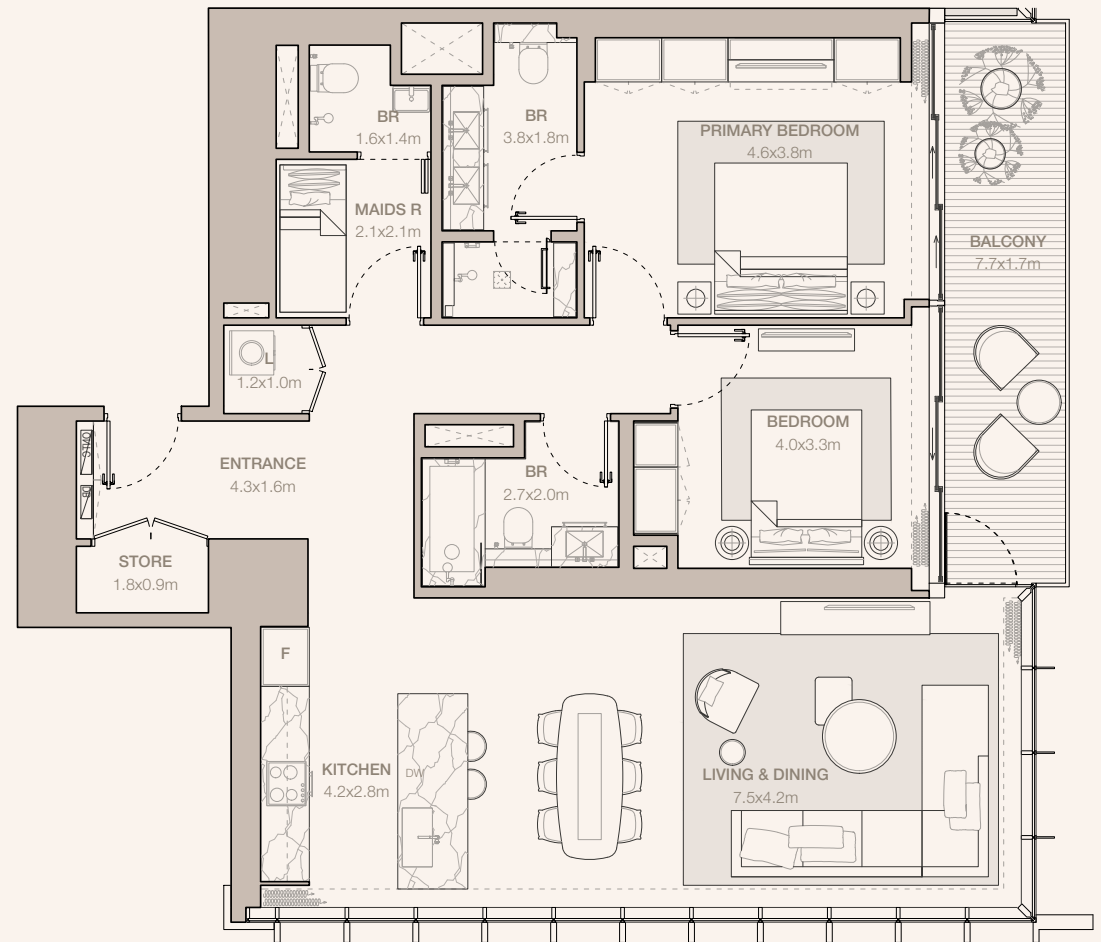

JUMEIRAH

RESIDENCES

EMIRATES TOWERS

2-BEDROOM TYPE B3 - D (M)

TOWER A

UNIT NUMBER
1109

SUITE AREA
124.32 SQM | 1338.17 SQFT

BALCONY AREA
13.44 SQM | 144.67 SQFT

TOTAL
137.76 SQM | 1482.84 SQFT

UNIT NUMBER
1209

SUITE AREA
124.42 SQM | 1339.25 SQFT

BALCONY AREA
13.44 SQM | 144.67 SQFT

TOTAL
137.86 SQM | 1483.91 SQFT

Disclaimer: Plans, details and unit orientation included are indicative only and are subject to change by the developer/seller at its sole discretion without notice and/or liability. All images, including features, finishes, furnishings, view and scale are illustrative only. Final areas, orientation, dimensions, layout and materials may differ from those stated.