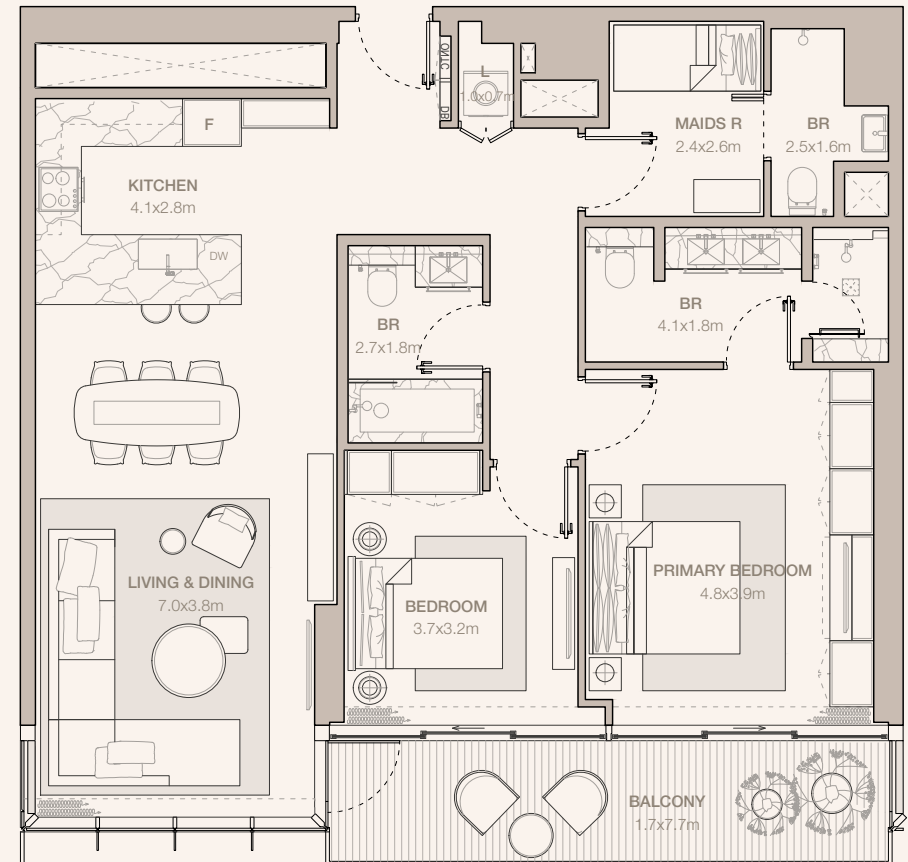

JUMEIRAH

RESIDENCES

EMIRATES TOWERS

2-BEDROOM TYPE B2 (M)

TOWER A

UNIT NUMBER
3401, 3801, 4001, 4201

SUITE AREA
114.13 SQM | 1228.49 SQFT

BALCONY AREA
13.43 SQM | 144.56 SQFT

TOTAL
127.56 SQM | 1373.04 SQFT

UNIT NUMBER
4401, 4601, 4801, 5001, 5201, 5401

SUITE AREA
114.26 SQM | 1229.88 SQFT

BALCONY AREA
13.3 SQM | 143.16 SQFT

TOTAL
127.56 SQM | 1373.04 SQFT

Disclaimer: Plans, details and unit orientation included are indicative only and are subject to change by the developer/seller at its sole discretion without notice and/or liability. All images, including features, finishes, furnishings, view and scale are illustrative only. Final areas, orientation, dimensions, layout and materials may differ from those stated.