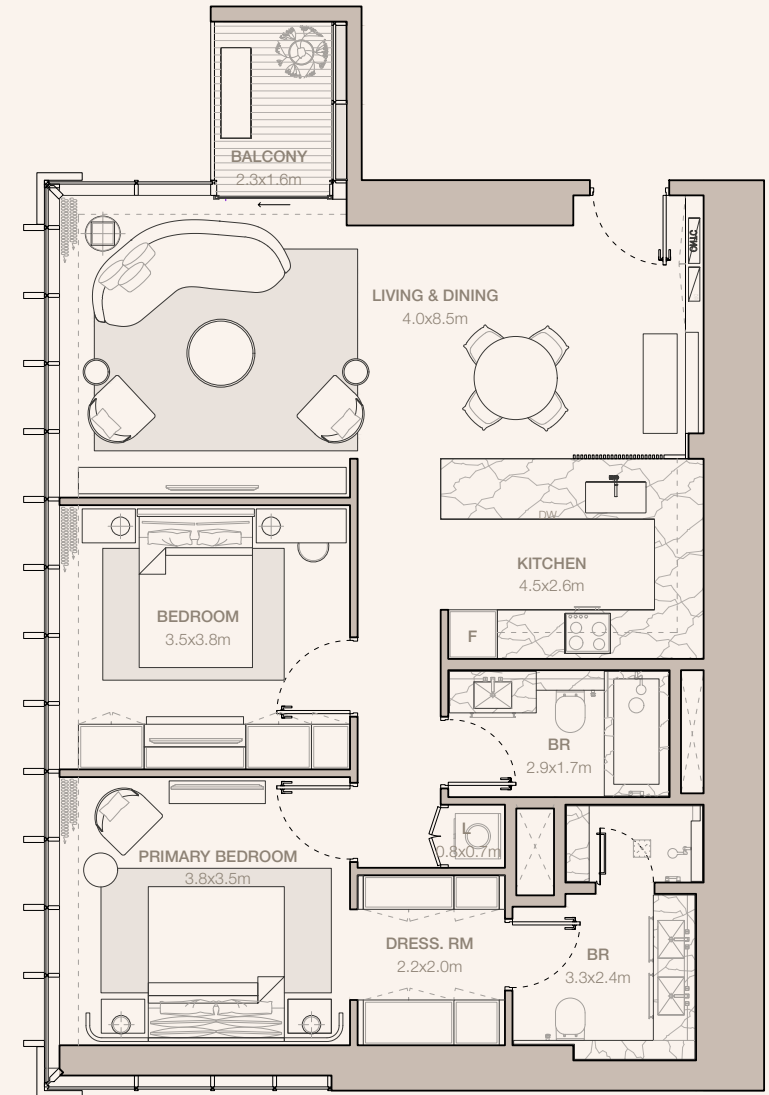

JUMEIRAH

RESIDENCES
EMIRATES TOWERS

2-BEDROOM TYPE B1

TOWER A

UNIT NUMBER
3704, 3804, 3904, 4004

SUITE AREA
103.32 SQM | 1112.13 SQFT

BALCONY AREA
4.53 SQM | 48.76 SQFT

TOTAL
107.85 SQM | 1160.89 SQFT

UNIT NUMBER
1105, 1205

SUITE AREA
103.33 SQM | 1112.23 SQFT

BALCONY AREA
4.87 SQM | 52.42 SQFT

TOTAL
108.20 SQM | 1164.66 SQFT

UNIT NUMBER
805, 905, 1005, 1305, 1405, 1505, 1605, 1705, 1805, 1905,
2005, 2105, 2205, 2305, 2405, 2505, 2605

SUITE AREA
103.33 SQM | 1112.23 SQFT

BALCONY AREA
4.89 SQM | 52.64 SQFT

TOTAL
108.22 SQM | 1164.87 SQFT

Disclaimer: Plans, details and unit orientation included are indicative only and are subject to change by the developer/seller at its sole discretion without notice and/or liability. All images, including features, finishes, furnishings, view and scale are illustrative only. Final areas, orientation, dimensions, layout and materials may differ from those stated.