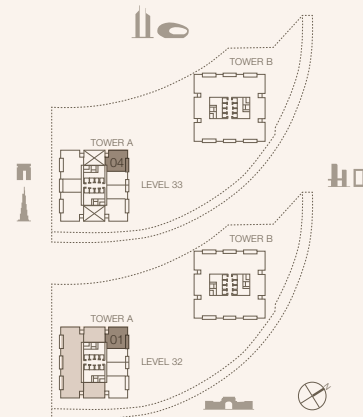

JUMEIRAH

RESIDENCES

EMIRATES TOWERS

2-BEDROOM TYPE B3 - N1

TOWER A

UNIT NUMBER
3201, 3304

SUITE AREA
128.43 SQM | 1382.41 SQFT

BALCONY AREA
13.43 SQM | 144.56 SQFT

TOTAL
141.86 SQM | 1526.97 SQFT

Disclaimer: Plans, details and unit orientation included are indicative only and are subject to change by the developer/seller at its sole discretion without notice and/or liability. All images, including features, finishes, furnishings, view and scale are illustrative only. Final areas, orientation, dimensions, layout and materials may differ from those stated.