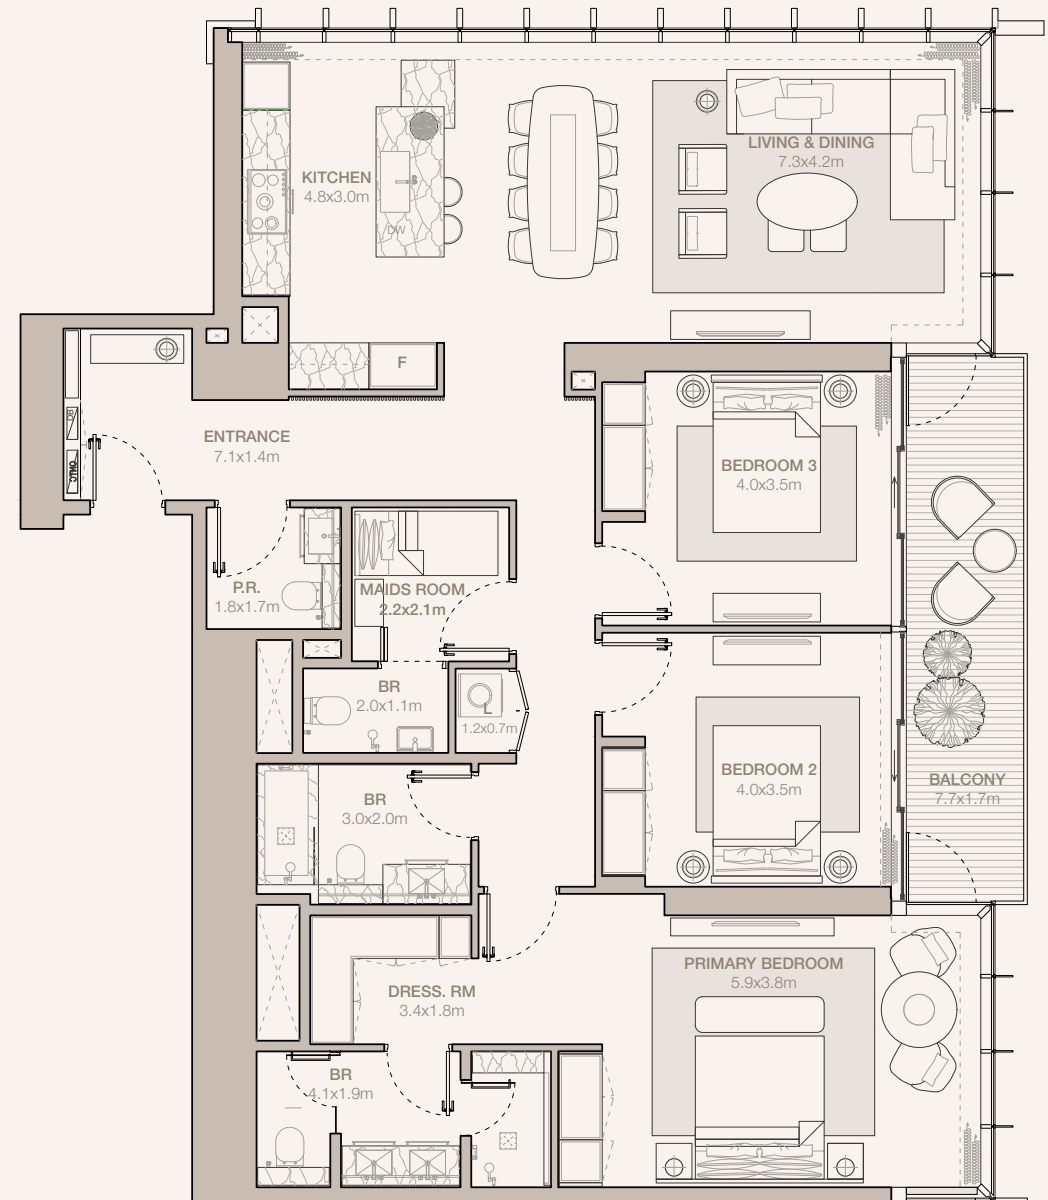

JUMEIRAH

RESIDENCES

EMIRATES TOWERS

3-BEDROOM TYPE C1A - N2

TOWER A

UNIT NUMBER
4205

SUITE AREA
165.68 SQM | 1783.36 SQFT

BALCONY AREA
13.3 SQM | 143.16 SQFT

TOTAL
178.98 SQM | 1926.52 SQFT

Disclaimer: Plans, details and unit orientation included are indicative only and are subject to change by the developer/seller at its sole discretion without notice and/or liability. All images, including features, finishes, furnishings, view and scale are illustrative only. Final areas, orientation, dimensions, layout and materials may differ from those stated.