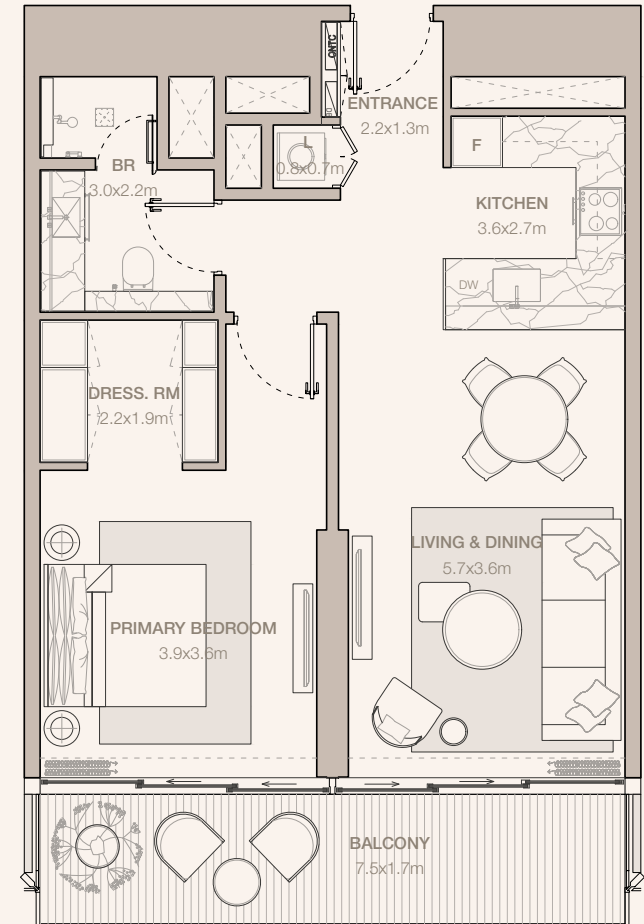

JUMEIRAH

RESIDENCES

EMIRATES TOWERS

1-BEDROOM TYPE A1 - N2

TOWER A

UNIT NUMBER
4206

SUITE AREA
67.2 SQM | 723.33 SQFT

BALCONY AREA
13.21 SQM | 142.19 SQFT

TOTAL
80.41 SQM | 865.53 SQFT

Disclaimer: Plans, details and unit orientation included are indicative only and are subject to change by the developer/seller at its sole discretion without notice and/or liability. All images, including features, finishes, furnishings, view and scale are illustrative only. Final areas, orientation, dimensions, layout and materials may differ from those stated.