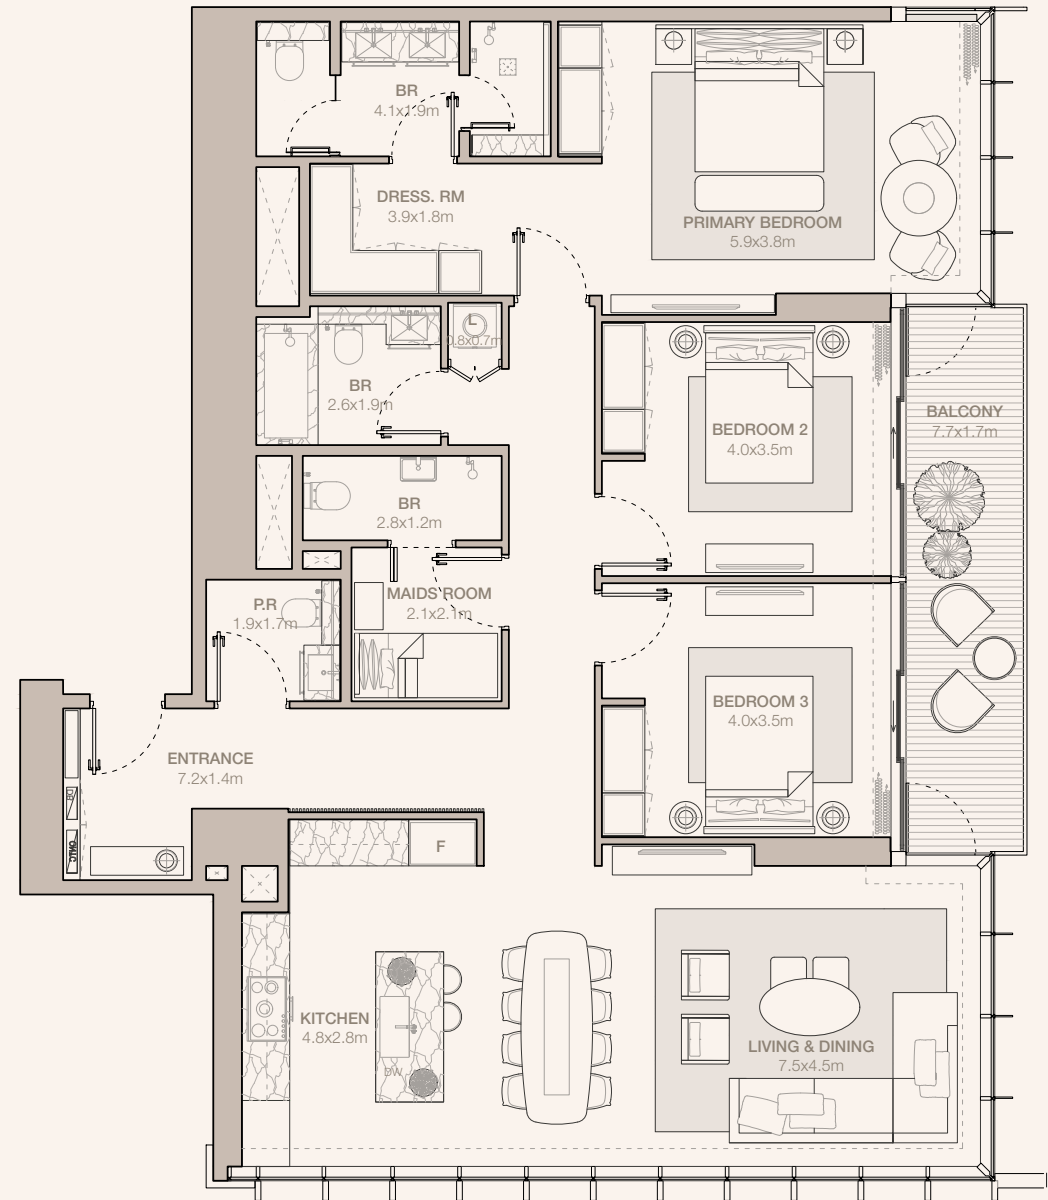

JUMEIRAH

RESIDENCES

EMIRATES TOWERS

3-BEDROOM TYPE C1A (M)

TOWER A

UNIT NUMBER
4307, 4507, 4707, 4907, 5107, 5307

SUITE AREA
165.62 SQM | 1782.72 SQFT

BALCONY AREA
13.3 SQM | 143.16 SQFT

TOTAL
178.92 SQM | 1925.88 SQFT

UNIT NUMBER
4407, 4607, 4807, 5007, 5207, 5407

SUITE AREA
165.65 SQM | 1783.04 SQFT

BALCONY AREA
13.3 SQM | 143.16 SQFT

TOTAL
178.95 SQM | 1926.20 SQFT

Disclaimer: Plans, details and unit orientation included are indicative only and are subject to change by the developer/seller at its sole discretion without notice and/or liability. All images, including features, finishes, furnishings, view and scale are illustrative only. Final areas, orientation, dimensions, layout and materials may differ from those stated.