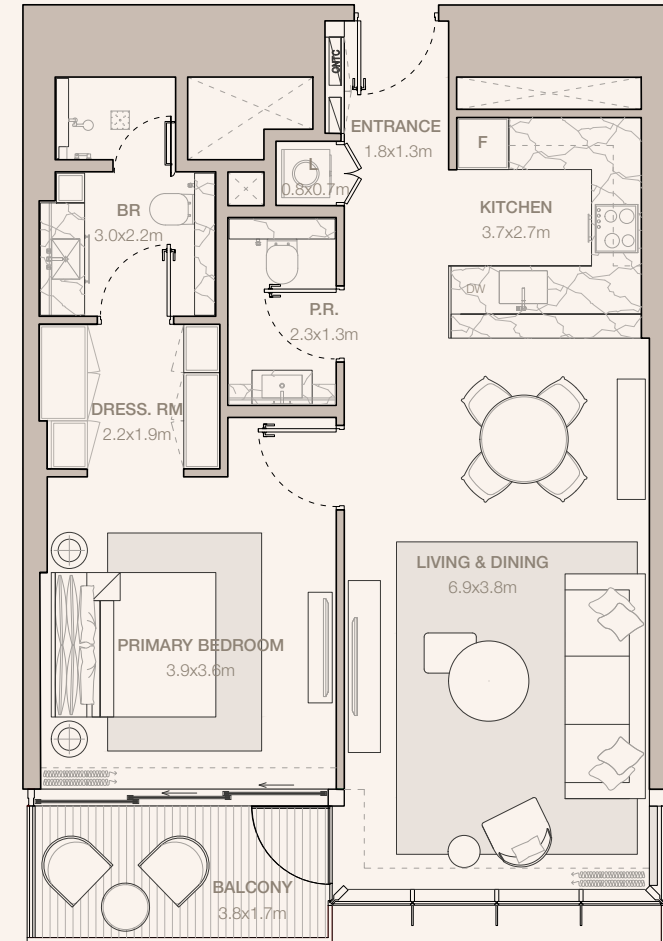

JUMEIRAH

RESIDENCES

EMIRATES TOWERS

1-BEDROOM TYPE A2 - D

TOWER A

UNIT NUMBER
1107, 1207

SUITE AREA
74.45 SQM | 801.37 SQFT

BALCONY AREA
6.6 SQM | 71.04 SQFT

TOTAL
81.05 SQM | 872.41 SQFT

Disclaimer: Plans, details and unit orientation included are indicative only and are subject to change by the developer/seller at its sole discretion without notice and/or liability. All images, including features, finishes, furnishings, view and scale are illustrative only. Final areas, orientation, dimensions, layout and materials may differ from those stated.