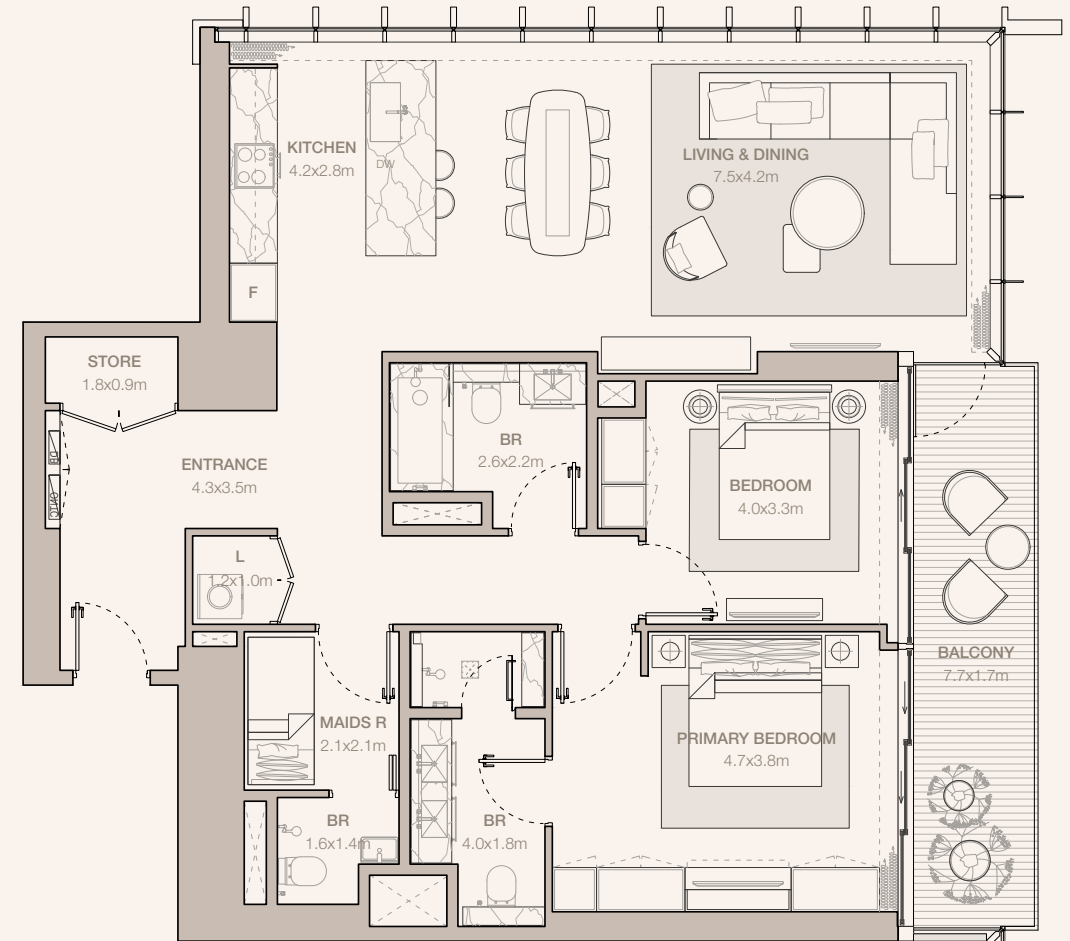

JUMEIRAH

RESIDENCES

EMIRATES TOWERS

2-BEDROOM TYPE B3 - N1

TOWER A

UNIT NUMBER
3201, 3304

SUITE AREA
128.43 SQM | 1382.41 SQFT

BALCONY AREA
13.43 SQM | 144.56 SQFT

TOTAL
141.86 SQM | 1526.97 SQFT

Disclaimer: Plans, details and unit orientation included are indicative only and are subject to change by the developer/seller at its sole discretion without notice and/or liability. All images, including features, finishes, furnishings, view and scale are illustrative only. Final areas, orientation, dimensions, layout and materials may differ from those stated.