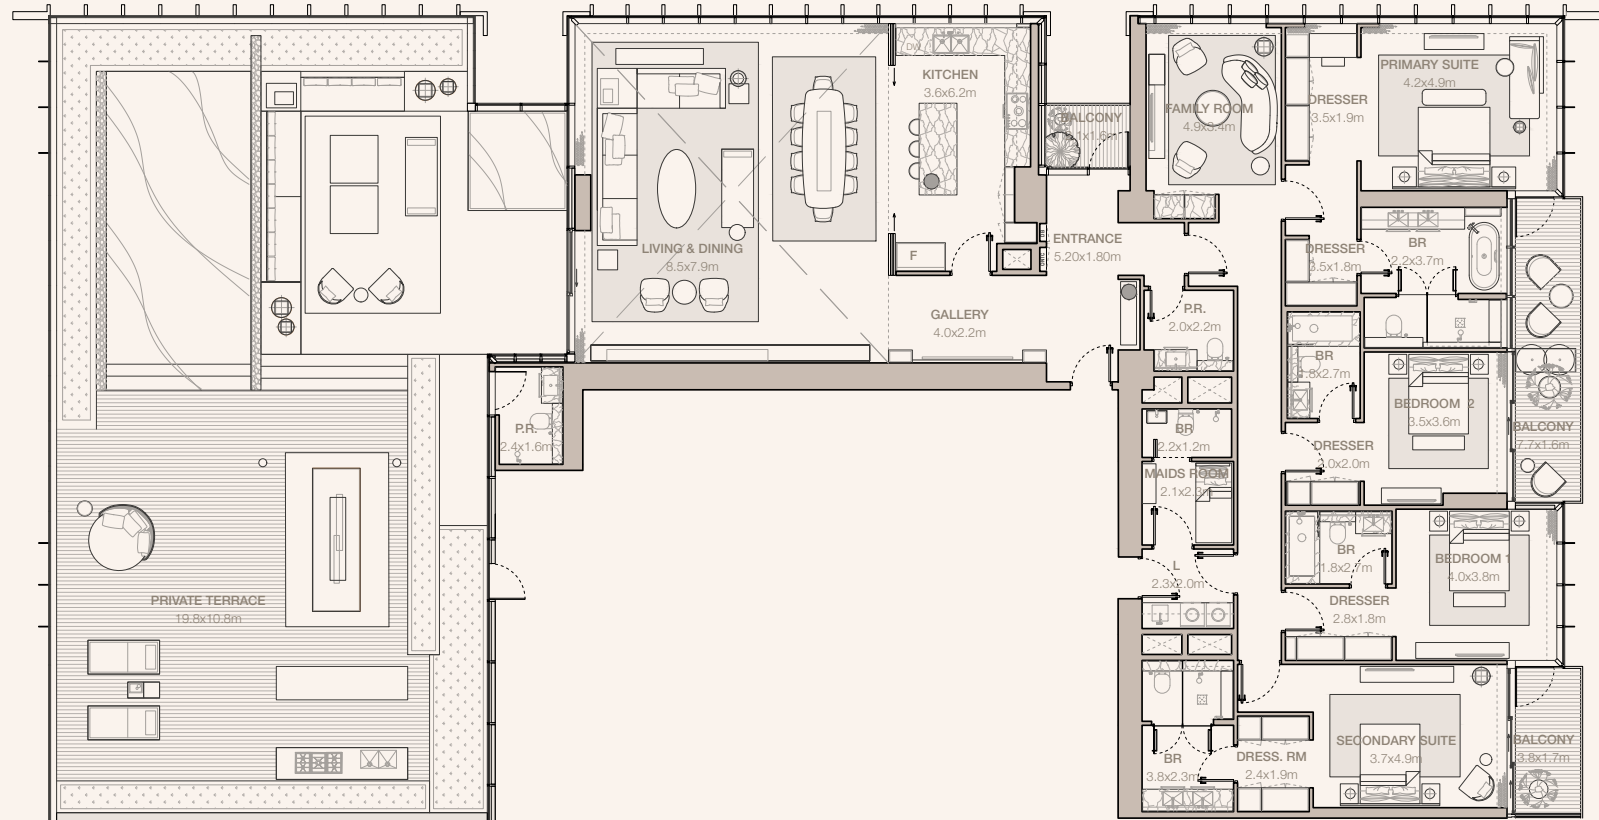

JUMEIRAH

RESIDENCES

EMIRATES TOWERS

4-BEDROOM TYPE D1

TOWER A

UNIT NUMBER
5501

SUITE AREA
333.53 SQM | 3590.09 SQFT

BALCONY AREA
258.18 SQM | 2779.03 SQFT

TOTAL
591.71 SQM | 6369.11 SQFT

Disclaimer: Plans, details and unit orientation included are indicative only and are subject to change by the developer/seller at its sole discretion without notice and/or liability. All images, including features, finishes, furnishings, view and scale are illustrative only. Final areas, orientation, dimensions, layout and materials may differ from those stated.