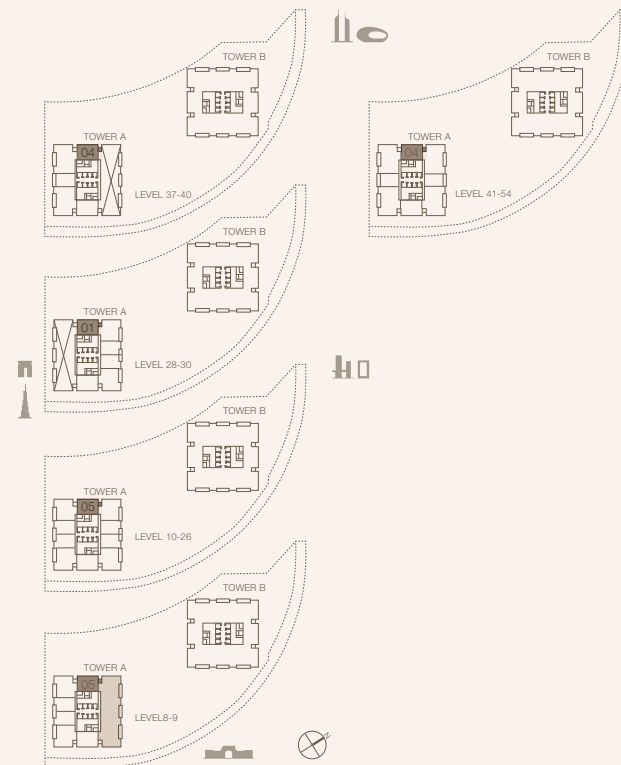

JUMEIRAH

RESIDENCES

EMIRATES TOWERS

2-BEDROOM TYPE B1 (CONTINUED)

TOWER A

UNIT NUMBER

4104, 4204, 4304, 4404, 4504, 4604, 4704, 4804, 4904,
5004, 5104, 5204, 5304, 5404

SUITE AREA

103.32 SQM | 1112.13 SQFT

BALCONY AREA

4.91 SQM | 52.85 SQFT

TOTAL

108.23 SQM | 1164.98 SQFT

UNIT NUMBER

2801, 2901, 3001

SUITE AREA

103.33 SQM | 1112.23 SQFT

BALCONY AREA

4.94 SQM | 53.17 SQFT

TOTAL

108.27 SQM | 1165.41 SQFT

Disclaimer: Plans, details and unit orientation included are indicative only and are subject to change by the developer/seller at its sole discretion without notice and/or liability. All images, including features, finishes, furnishings, view and scale are illustrative only. Final areas, orientation, dimensions, layout and materials may differ from those stated.