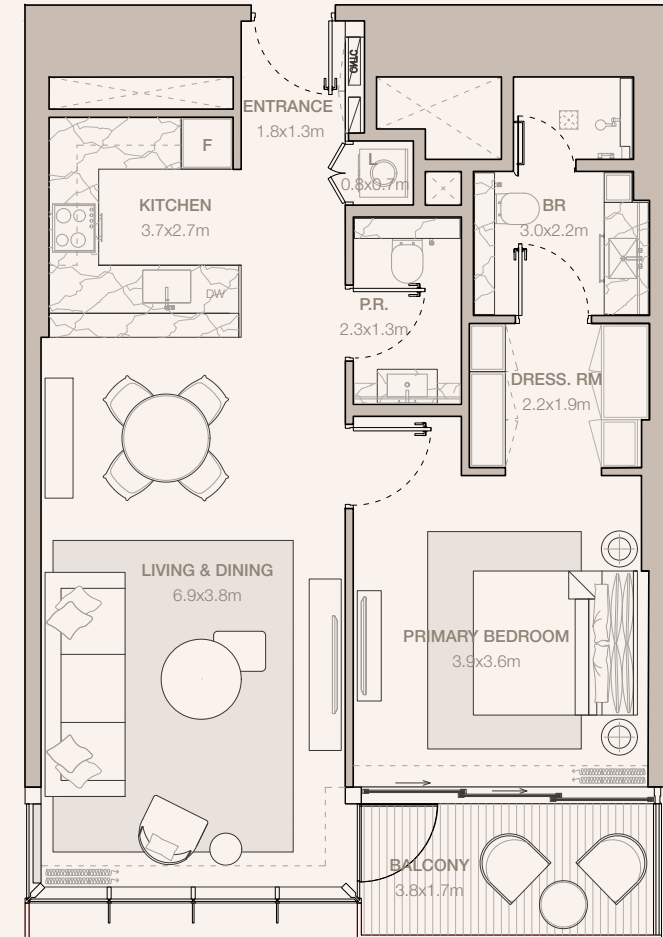

TOTAL
81.05 SQM | 872.41 SQFT

Disclaimer: Plans, details and unit orientation included are indicative only and are subject to change by the developer/seller at its sole discretion without notice and/or liability. All images, including features, finishes, furnishings, view and scale are illustrative only. Final areas, orientation, dimensions, layout and materials may differ from those stated.

JUMEIRAH

RESIDENCES

EMIRATES TOWERS

1-BEDROOM TYPE A2 - D (M)

TOWER A

UNIT NUMBER
1108, 1208

SUITE AREA
74.45 SQM | 801.37 SQFT

BALCONY AREA
6.61 SQM | 71.15 SQFT

TOTAL
81.06 SQM | 872.52 SQFT

Disclaimer: Plans, details and unit orientation included are indicative only and are subject to change by the developer/seller at its sole discretion without notice and/or liability. All images, including features, finishes, furnishings, view and scale are illustrative only. Final areas, orientation, dimensions, layout and materials may differ from those stated.