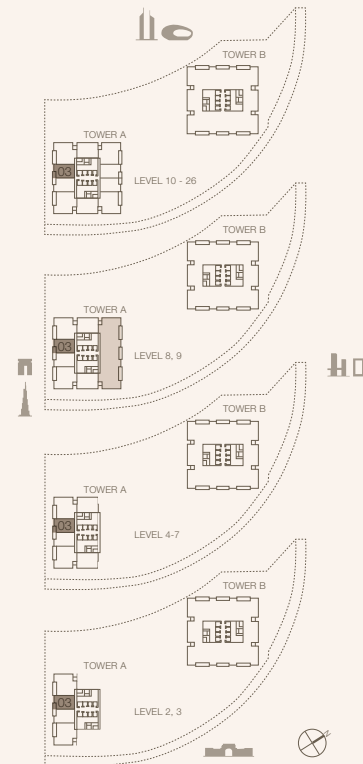

JUMEIRAH

RESIDENCES

EMIRATES TOWERS

1-BEDROOM TYPE A2A

TOWER A

UNIT NUMBER

203, 303, 403, 503, 603, 703, 803, 903, 1003, 1103, 1203,
1303, 1403, 1503, 1603, 1703, 1803, 1903, 2003, 2103,
2203, 2303, 2403, 2503, 2603

SUITE AREA

76.06 SQM | 818.70 SQFT

BALCONY AREA

6.6 SQM | 71.04 SQFT

TOTAL

82.66 SQM | 889.74 SQFT

Disclaimer: Plans, details and unit orientation included are indicative only and are subject to change by the developer/seller at its sole discretion without notice and/or liability. All images, including features, finishes, furnishings, view and scale are illustrative only. Final areas, orientation, dimensions, layout and materials may differ from those stated.

JUMEIRAH

RESIDENCES

EMIRATES TOWERS

1-BEDROOM TYPE A2A (M)

TOWER A

UNIT NUMBER

202, 302, 402, 502, 602, 702, 802, 902, 1002, 1102, 1202,
1302, 1402, 1502, 1602, 1702, 1802, 1902, 2002, 2102,
2202, 2302, 2402, 2502, 2602