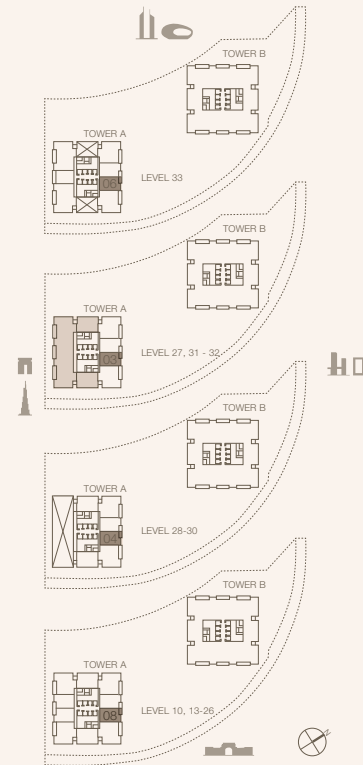

JUMEIRAH

RESIDENCES

EMIRATES TOWERS

1-BEDROOM TYPE A2 (M)

TOWER A

UNIT NUMBER

1008, 1308, 1408, 1508, 1608, 1708, 1808, 1908, 2008,
2108, 2208, 2308, 2408, 2508, 2608, 2703, 2804, 2904,
3004, 3103, 3203, 3306

SUITE AREA

74.44 SQM | 801.27 SQFT

BALCONY AREA

6.61 SQM | 71.15 SQFT

TOTAL

81.05 SQM | 872.41 SQFT

Disclaimer: Plans, details and unit orientation included are indicative only and are subject to change by the developer/seller at its sole discretion without notice and/or liability. All images, including features, finishes, furnishings, view and scale are illustrative only. Final areas, orientation, dimensions, layout and materials may differ from those stated.

JUMEIRAH

RESIDENCES

EMIRATES TOWERS

1-BEDROOM TYPE A2 - D

TOWER A

UNIT NUMBER
1107, 1207

SUITE AREA
74.45 SQM | 801.37 SQFT

BALCONY AREA
6.6 SQM | 71.04 SQFT

TOTAL
81.05 SQM | 872.41 SQFT

Disclaimer: Plans, details and unit orientation included are indicative only and are subject to change by the developer/seller at its sole discretion without notice and/or liability. All images, including features, finishes, furnishings, view and scale are illustrative only. Final areas, orientation, dimensions, layout and materials may differ from those stated.