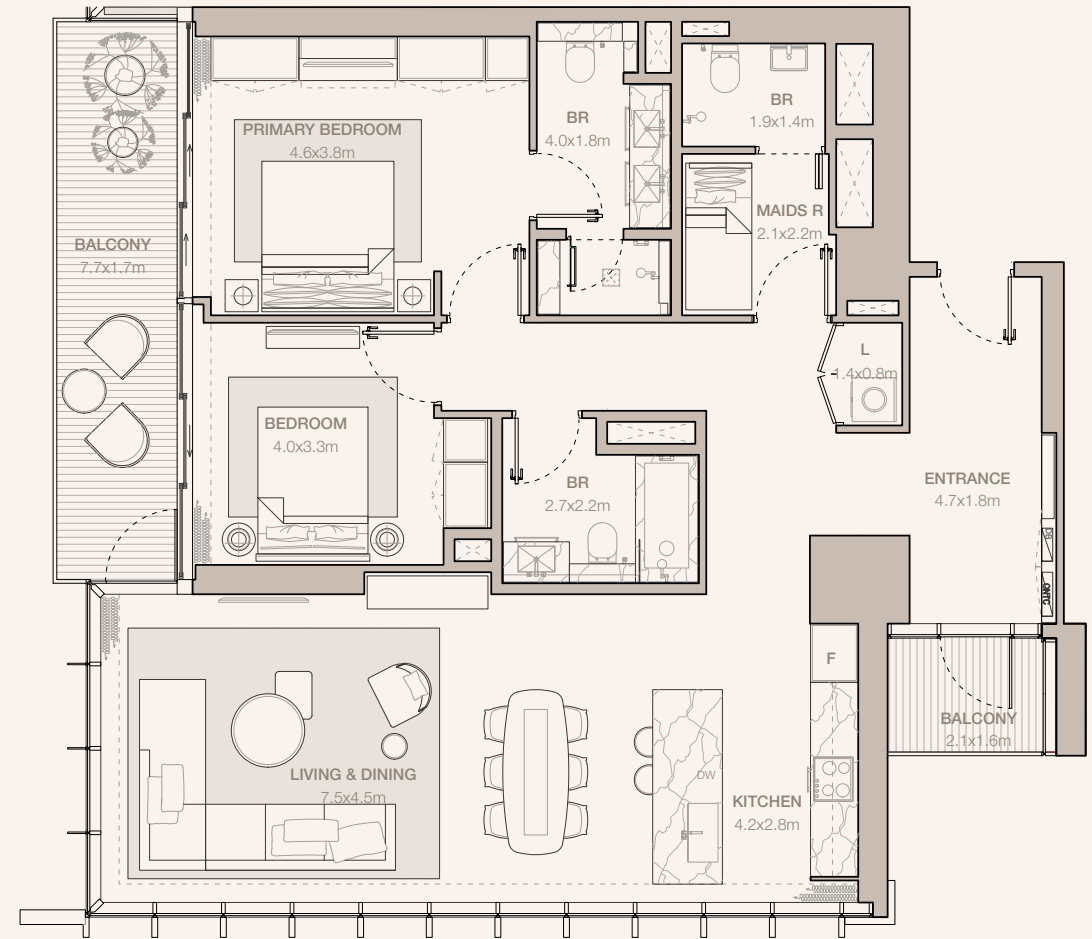

JUMEIRAH

RESIDENCES

EMIRATES TOWERS

2-BEDROOM TYPE B3A (M)

TOWER A

UNIT NUMBER

401, 501, 601, 701, 801, 901, 1001, 1101, 1201, 1301, 1401,
1501, 1601, 1701, 1801, 1901, 2001, 2101, 2201, 2301, 2401,
2501, 2601

SUITE AREA

129.78 SQM | 1396.94 SQFT

BALCONY AREA

17.97 SQM | 193.43 SQFT

TOTAL

147.75 SQM | 1590.37 SQFT

Disclaimer: Plans, details and unit orientation included are indicative only and are subject to change by the developer/seller at its sole discretion without notice and/or liability. All images, including features, finishes, furnishings, view and scale are illustrative only. Final areas, orientation, dimensions, layout and materials may differ from those stated.