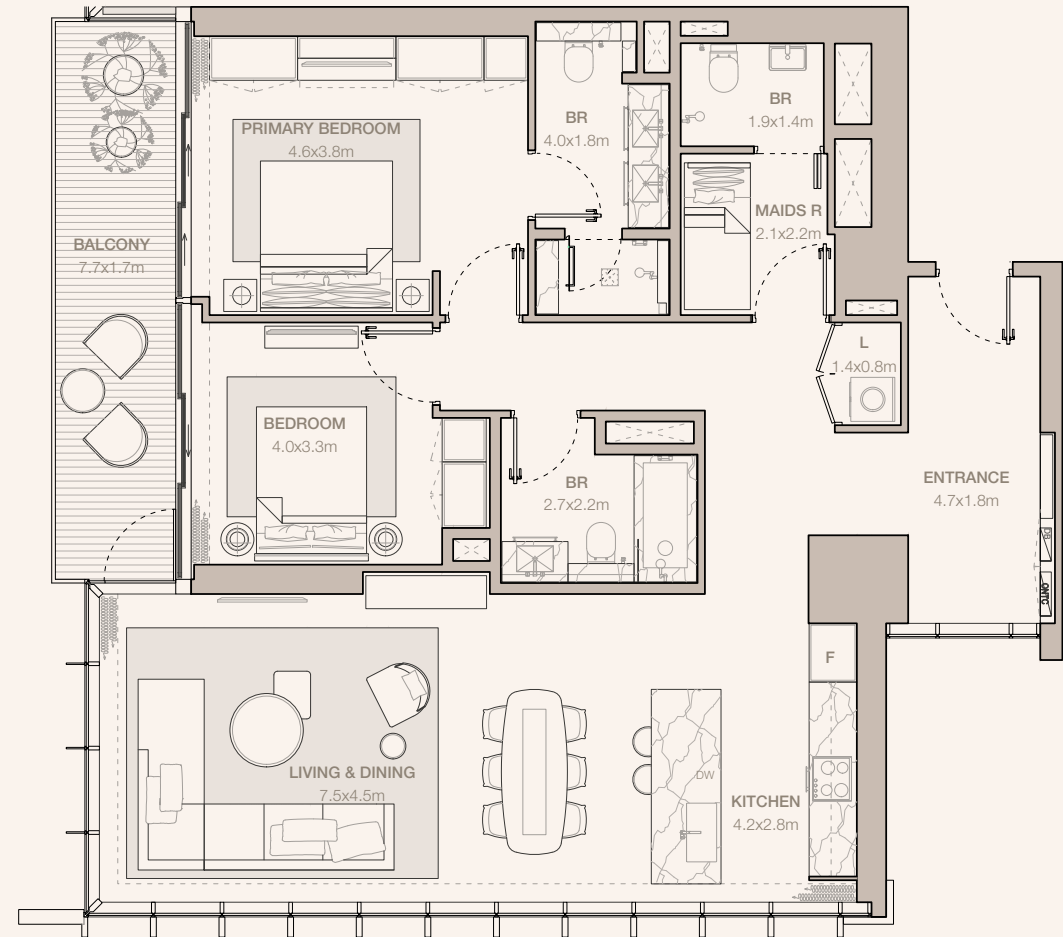

JUMEIRAH

RESIDENCES

EMIRATES TOWERS

2-BEDROOM TYPE B3A - N1 (M)

TOWER A

UNIT NUMBER
201, 301

SUITE AREA
128.86 SQM | 1387.04 SQFT

BALCONY AREA
13.43 SQM | 144.56 SQFT

TOTAL
142.29 SQM | 1531.60 SQFT

Disclaimer: Plans, details and unit orientation included are indicative only and are subject to change by the developer/seller at its sole discretion without notice and/or liability. All images, including features, finishes, furnishings, view and scale are illustrative only. Final areas, orientation, dimensions, layout and materials may differ from those stated.