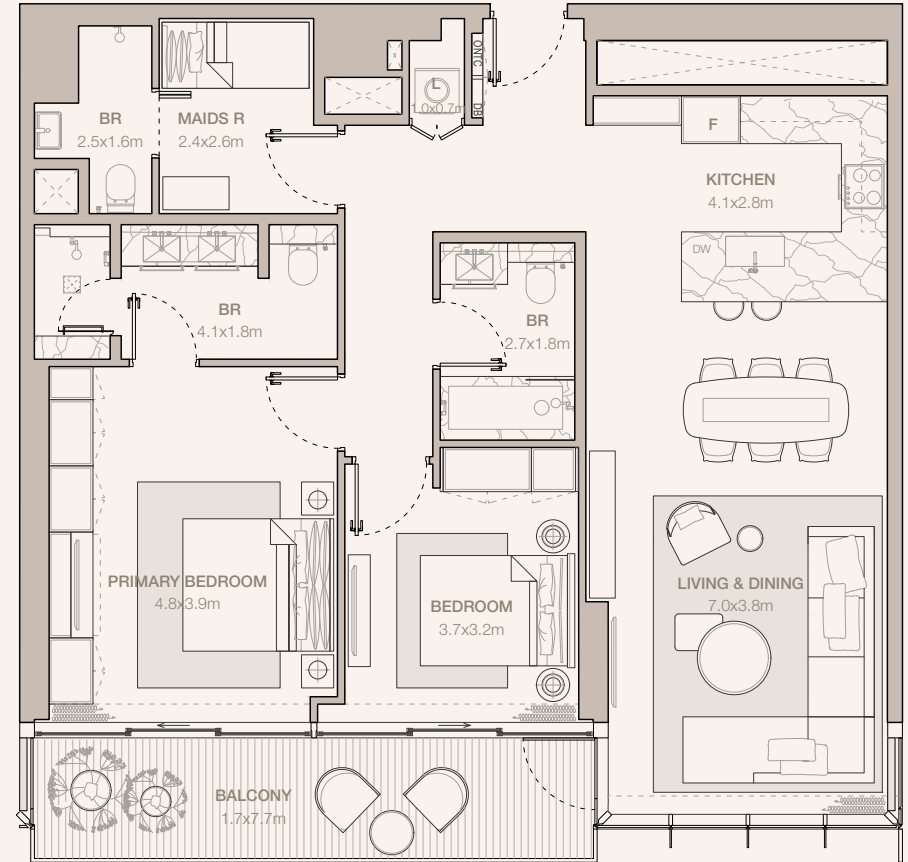

JUMEIRAH

RESIDENCES

EMIRATES TOWERS

2-BEDROOM TYPE B2

TOWER A

UNIT NUMBER

3403, 3803, 4003, 4203

SUITE AREA

114.13 SQM | 1228.49 SQFT

BALCONY AREA

13.43 SQM | 144.56 SQFT

TOTAL

127.56 SQM | 1373.04 SQFT

UNIT NUMBER

4403, 4603, 4803, 5003, 5203, 5403

SUITE AREA

114.26 SQM | 1229.88 SQFT

BALCONY AREA

13.3 SQM | 143.16 SQFT

TOTAL

127.56 SQM | 1373.04 SQFT

Disclaimer: Plans, details and unit orientation included are indicative only and are subject to change by the developer/seller at its sole discretion without notice and/or liability. All images, including features, finishes, furnishings, view and scale are illustrative only. Final areas, orientation, dimensions, layout and materials may differ from those stated.