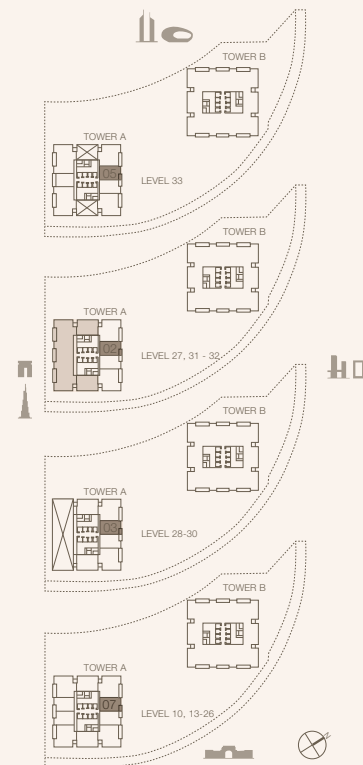

TOTAL
83.47 SQM | 898.46 SQFT

Disclaimer: Plans, details and unit orientation included are indicative only and are subject to change by the developer/seller at its sole discretion without notice and/or liability. All images, including features, finishes, furnishings, view and scale are illustrative only. Final areas, orientation, dimensions, layout and materials may differ from those stated.

JUMEIRAH

RESIDENCES

EMIRATES TOWERS

1-BEDROOM TYPE A2

TOWER A

UNIT NUMBER

1007, 1307, 1407, 1507, 1607, 1707, 1807, 1907, 2007, 2107,
2207, 2307, 2407, 2507, 2607, 2702, 2803, 2903, 3003,
3102, 3202, 3305

SUITE AREA

74.45 SQM | 801.37 SQFT

BALCONY AREA

6.6 SQM | 71.04 SQFT

TOTAL

81.05 SQM | 872.41 SQFT

Disclaimer: Plans, details and unit orientation included are indicative only and are subject to change by the developer/seller at its sole discretion without notice and/or liability. All images, including features, finishes, furnishings, view and scale are illustrative only. Final areas, orientation, dimensions, layout and materials may differ from those stated.