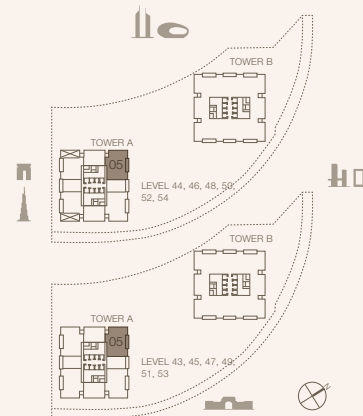

JUMEIRAH

RESIDENCES

EMIRATES TOWERS

3-BEDROOM TYPE C1A

TOWER A

UNIT NUMBER
4305, 4505, 4705, 4905, 5105, 5305

SUITE AREA
165.63 SQM | 1782.83 SQFT

BALCONY AREA
13.3 SQM | 143.16 SQFT

TOTAL
178.93 SQM | 1925.99 SQFT

UNIT NUMBER
4405, 4605, 4805, 5005, 5205, 5405

SUITE AREA
165.66 SQM | 1783.15 SQFT

BALCONY AREA
13.3 SQM | 143.16 SQFT

TOTAL
178.96 SQM | 1926.31 SQFT

Disclaimer: Plans, details and unit orientation included are indicative only and are subject to change by the developer/seller at its sole discretion without notice and/or liability. All images, including features, finishes, furnishings, view and scale are illustrative only. Final areas, orientation, dimensions, layout and materials may differ from those stated.