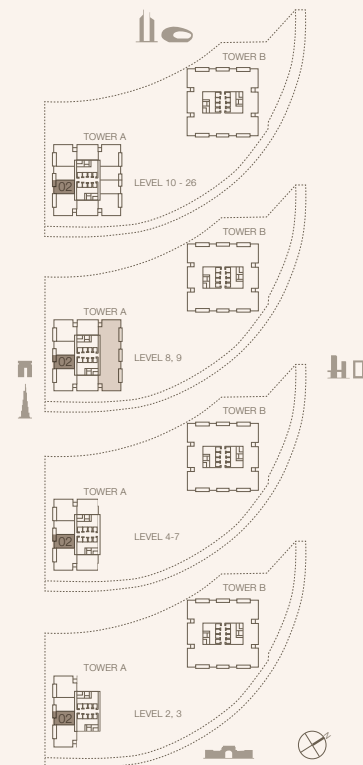

SUITE AREA

76.06 SQM | 818.70 SQFT

BALCONY AREA

6.61 SQM | 71.15 SQFT

TOTAL

82.67 SQM | 889.85 SQFT

Disclaimer: Plans, details and unit orientation included are indicative only and are subject to change by the developer/seller at its sole discretion without notice and/or liability. All images including floor plans, finishes, fixtures and furniture are for illustrative purposes only and are not to be used as a basis for any decision. All dimensions are in meters unless otherwise stated.