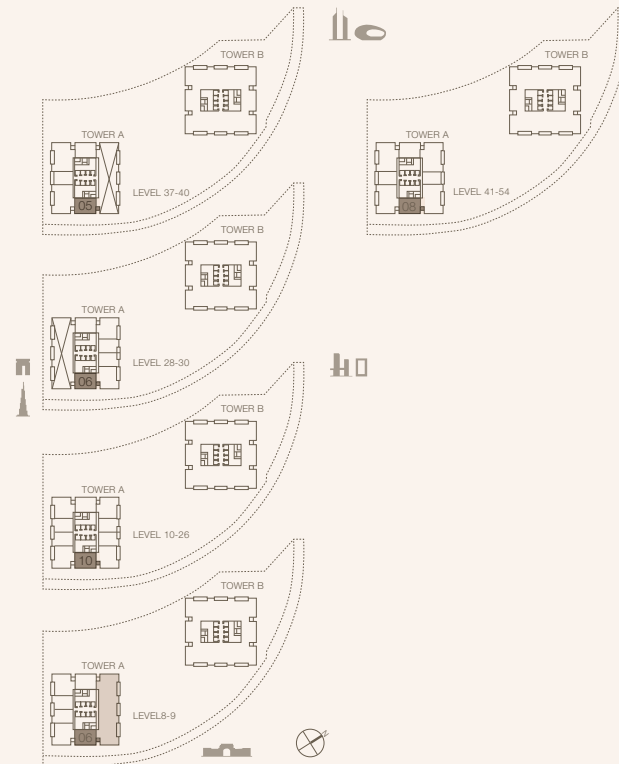

JUMEIRAH

RESIDENCES

EMIRATES TOWERS

2-BEDROOM TYPE B1 (M)

TOWER A

UNIT NUMBER
3705, 3805, 3905, 4005

SUITE AREA
103.31 SQM | 1112.02 SQFT

BALCONY AREA
4.53 SQM | 48.76 SQFT

TOTAL
107.84 SQM | 1160.78 SQFT

UNIT NUMBER
806, 906, 1010, 1110, 1210, 1310, 1410, 1510, 1610, 1710,
1810, 1910, 2010, 2110, 2210, 2310, 2410, 2510, 2610

SUITE AREA
103.33 SQM | 1112.23 SQFT

BALCONY AREA
4.89 SQM | 52.64 SQFT

TOTAL
108.22 SQM | 1164.87 SQFT

UNIT NUMBER
4108, 4208, 4308, 4408, 4508, 4608, 4708, 4808, 4908,
5008, 5108, 5208, 5308, 5408

SUITE AREA
103.31 SQM | 1112.02 SQFT

BALCONY AREA
4.91 SQM | 52.85 SQFT

TOTAL
108.22 SQM | 1164.87 SQFT

Disclaimer: Plans, details and unit orientation included are indicative only and are subject to change by the developer/seller at its sole discretion without notice and/or liability. All images, including features, finishes, furnishings, view and scale are illustrative only. Final areas, orientation, dimensions, layout and materials may differ from those stated.