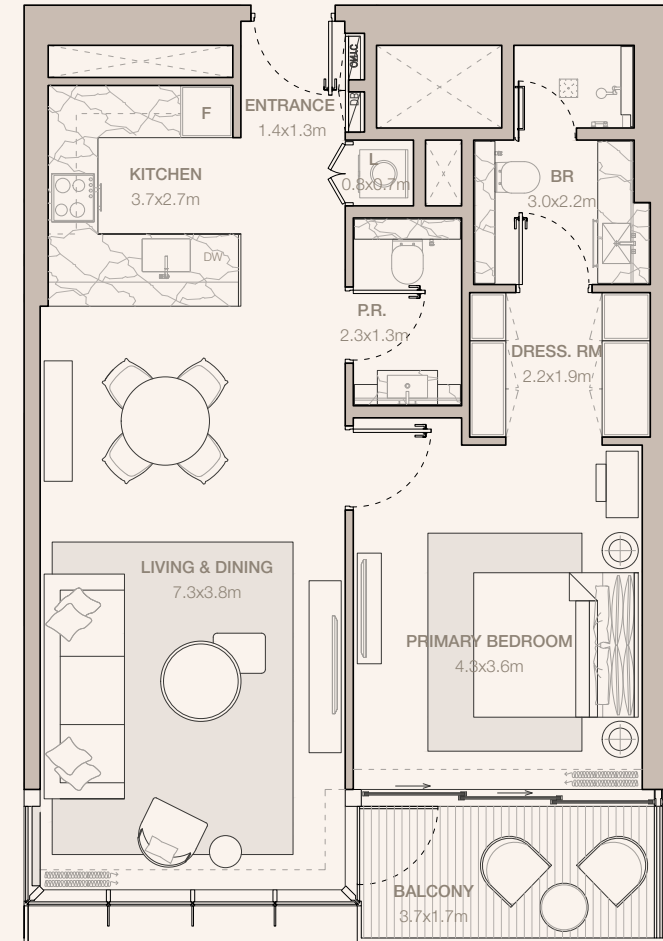

JUMEIRAH

RESIDENCES

EMIRATES TOWERS

1-BEDROOM TYPE A2A

TOWER A

UNIT NUMBER

203, 303, 403, 503, 603, 703, 803, 903, 1003, 1103, 1203,
1303, 1403, 1503, 1603, 1703, 1803, 1903, 2003, 2103,
2203, 2303, 2403, 2503, 2603

SUITE AREA

76.06 SQM | 818.70 SQFT

BALCONY AREA

6.6 SQM | 71.04 SQFT

TOTAL

82.66 SQM | 889.74 SQFT

Disclaimer: Plans, details and unit orientation included are indicative only and are subject to change by the developer/seller at its sole discretion without notice and/or liability. All images, including features, finishes, furnishings, view and scale are illustrative only. Final areas, orientation, dimensions, layout and materials may differ from those stated.

JUMEIRAH

RESIDENCES

EMIRATES TOWERS

1-BEDROOM TYPE A2A (M)

TOWER A

UNIT NUMBER

202, 302, 402, 502, 602, 702, 802, 902, 1002, 1102, 1202,
1302, 1402, 1502, 1602, 1702, 1802, 1902, 2002, 2102,
2202, 2302, 2402, 2502, 2602