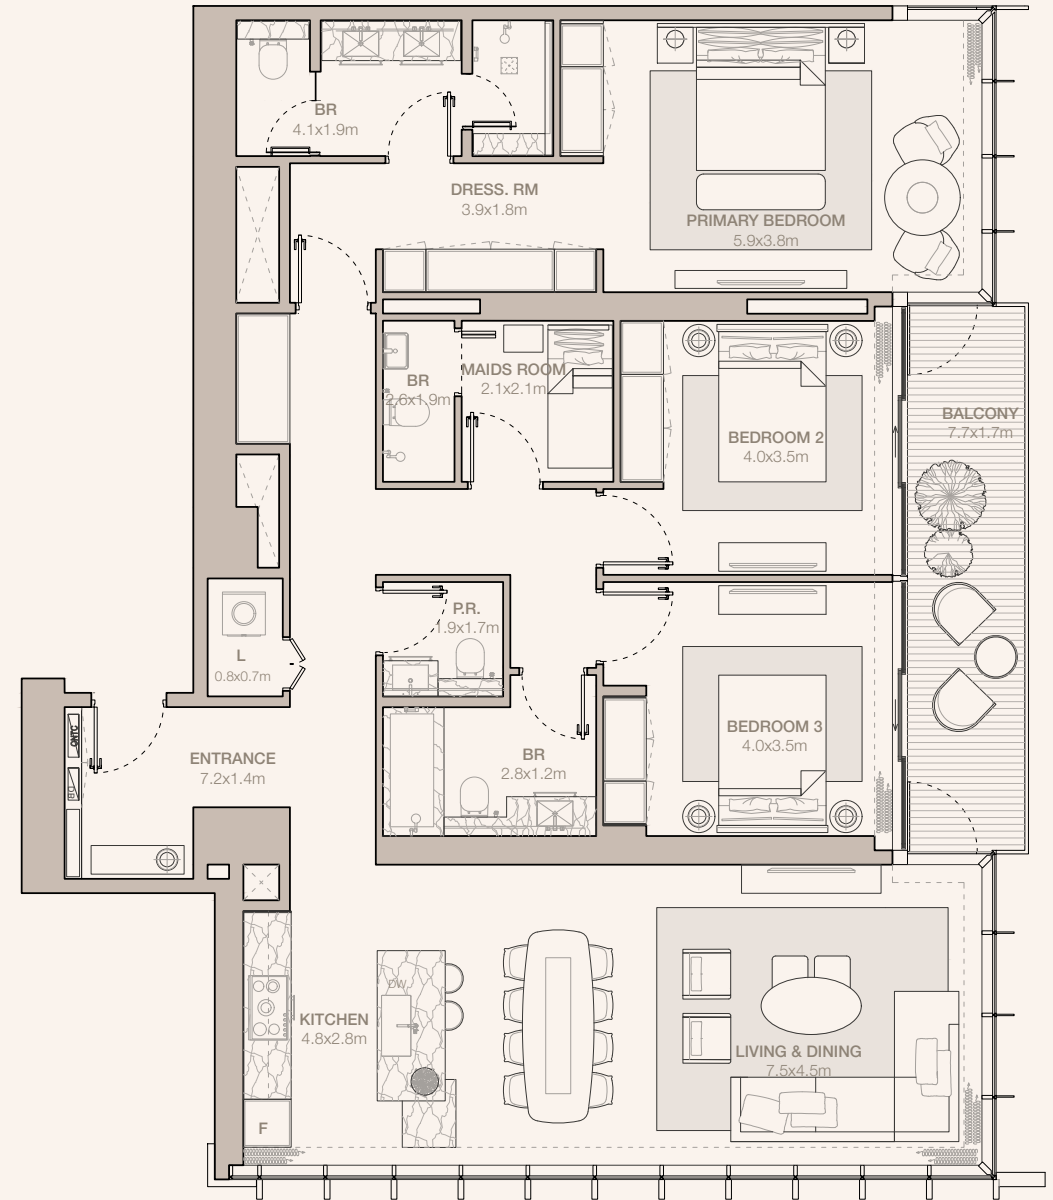

JUMEIRAH

RESIDENCES

EMIRATES TOWERS

3-BEDROOM TYPE C1A - N1 (M)

TOWER A

UNIT NUMBER
4107

SUITE AREA
167.49 SQM | 1802.85 SQFT

BALCONY AREA
13.3 SQM | 143.16 SQFT

TOTAL
180.79 SQM | 1946.01 SQFT

Disclaimer: Plans, details and unit orientation included are indicative only and are subject to change by the developer/seller at its sole discretion without notice and/or liability. All images, including features, finishes, furnishings, view and scale are illustrative only. Final areas, orientation, dimensions, layout and materials may differ from those stated.