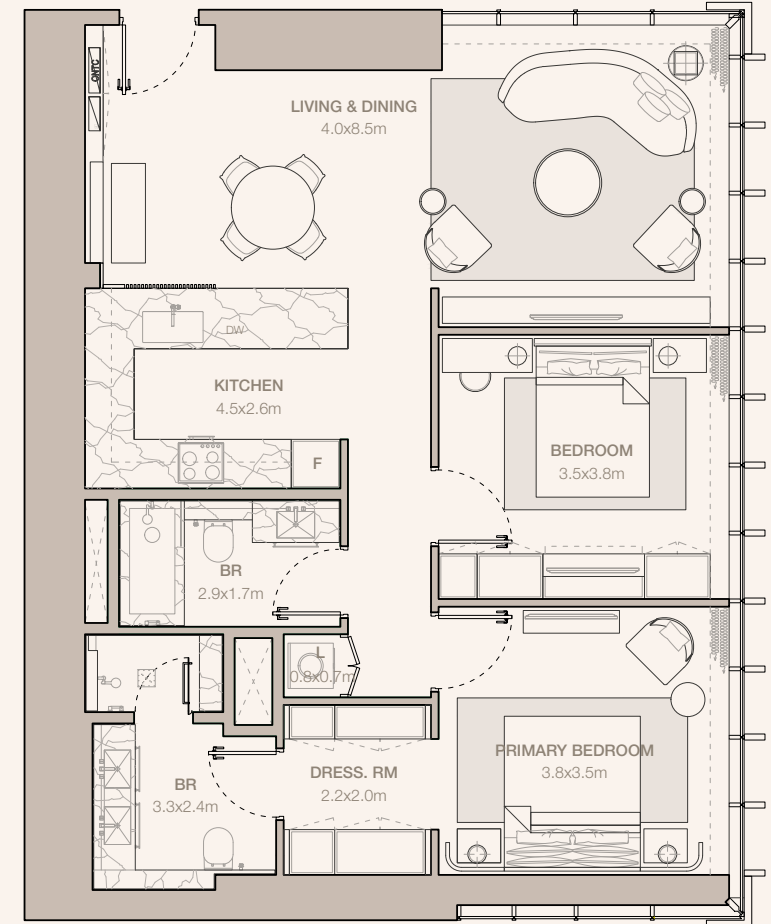

JUMEIRAH

RESIDENCES
EMIRATES TOWERS

2-BEDROOM TYPE B1 - N1 (M)

TOWER A

UNIT NUMBER
406, 506, 606, 706

SUITE AREA
103.64 SQM | 1115.57 SQFT

BALCONY AREA
0 SQM | 0 SQFT

TOTAL
103.64 SQM | 1115.57 SQFT