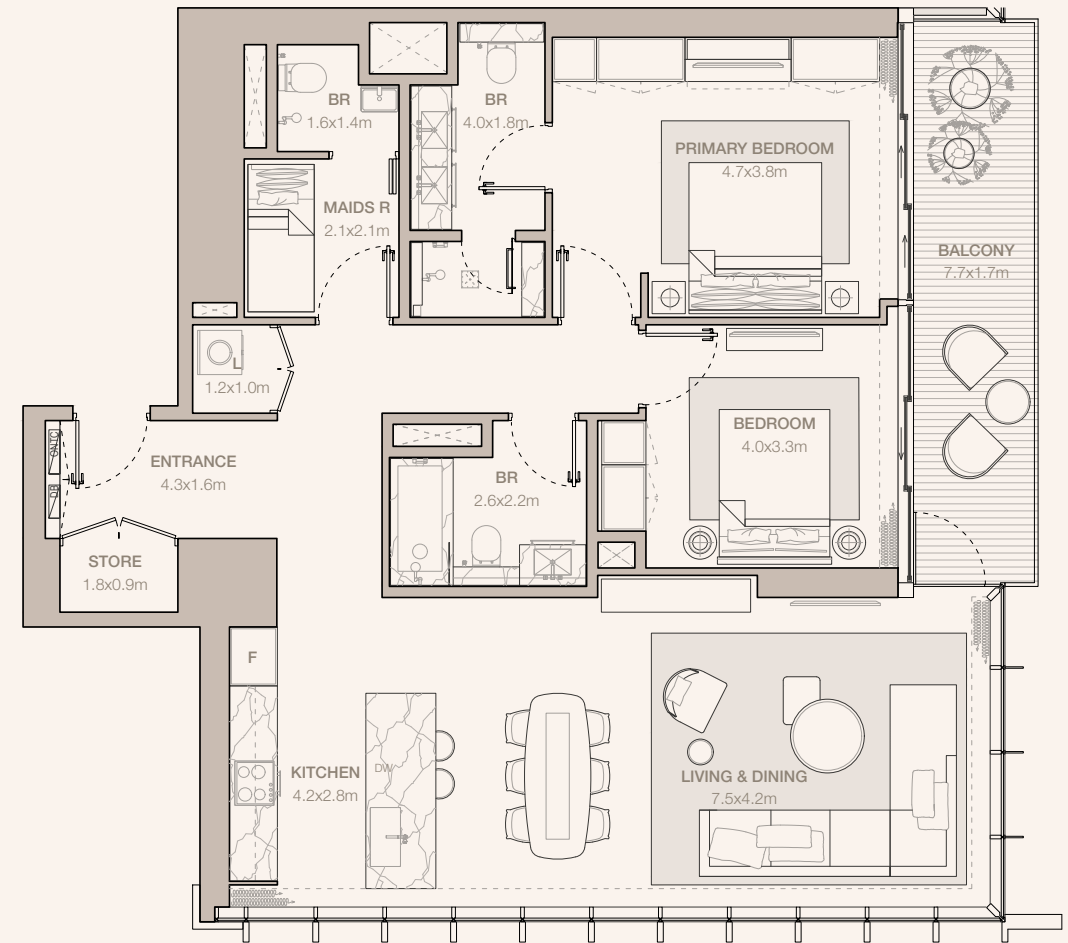

JUMEIRAH

RESIDENCES
EMIRATES TOWERS

2-BEDROOM TYPE B3 (M)

TOWER A

UNIT NUMBER
2805, 2905, 3005

SUITE AREA
124.33 SQM | 1338.28 SQFT

BALCONY AREA
13.44 SQM | 144.67 SQFT

TOTAL
137.77 SQM | 1482.94 SQFT

UNIT NUMBER
1309, 1409, 1509, 1609, 1709, 1809, 1909, 2009, 2109,
2209, 2309, 2409, 2509, 2609, 2704

SUITE AREA
124.43 SQM | 1339.35 SQFT

BALCONY AREA
13.44 SQM | 144.67 SQFT

TOTAL
137.87 SQM | 1484.02 SQFT

UNIT NUMBER
3104

SUITE AREA
124.78 SQM | 1343.12 SQFT

BALCONY AREA
13.44 SQM | 144.67 SQFT

TOTAL
138.22 SQM | 1487.79 SQFT

Disclaimer: Plans, details and unit orientation included are indicative only and are subject to change by the developer/seller at its sole discretion without notice and/or liability. All images, including features, finishes, furnishings, view and scale are illustrative only. Final areas, orientation, dimensions, layout and materials may differ from those stated.