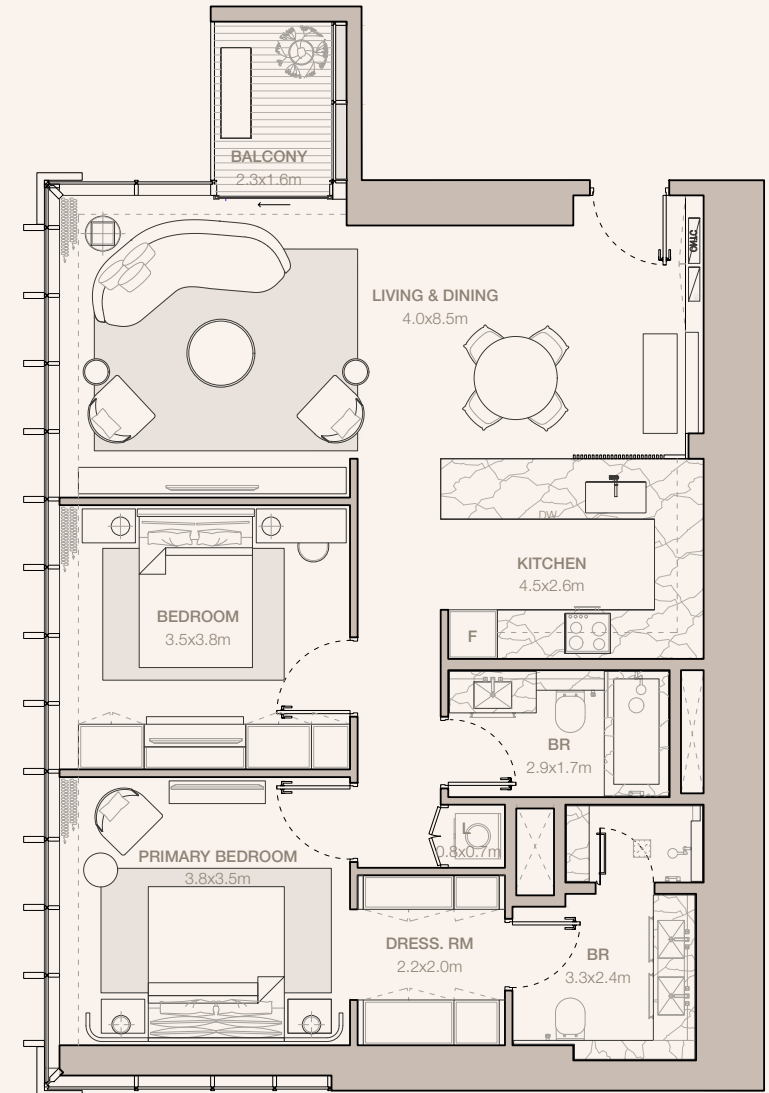

JUMEIRAH

RESIDENCES

EMIRATES TOWERS

2-BEDROOM TYPE B1 (CONTINUED)

TOWER A

UNIT NUMBER

4104, 4204, 4304, 4404, 4504, 4604, 4704, 4804, 4904,
5004, 5104, 5204, 5304, 5404

SUITE AREA

103.32 SQM | 1112.13 SQFT

BALCONY AREA

4.91 SQM | 52.85 SQFT

TOTAL

108.23 SQM | 1164.98 SQFT

UNIT NUMBER

2801, 2901, 3001

SUITE AREA

103.33 SQM | 1112.23 SQFT

BALCONY AREA

4.94 SQM | 53.17 SQFT

TOTAL

108.27 SQM | 1165.41 SQFT

Disclaimer: Plans, details and unit orientation included are indicative only and are subject to change by the developer/seller at its sole discretion without notice and/or liability. All images, including features, finishes, furnishings, view and scale are illustrative only. Final areas, orientation, dimensions, layout and materials may differ from those stated.