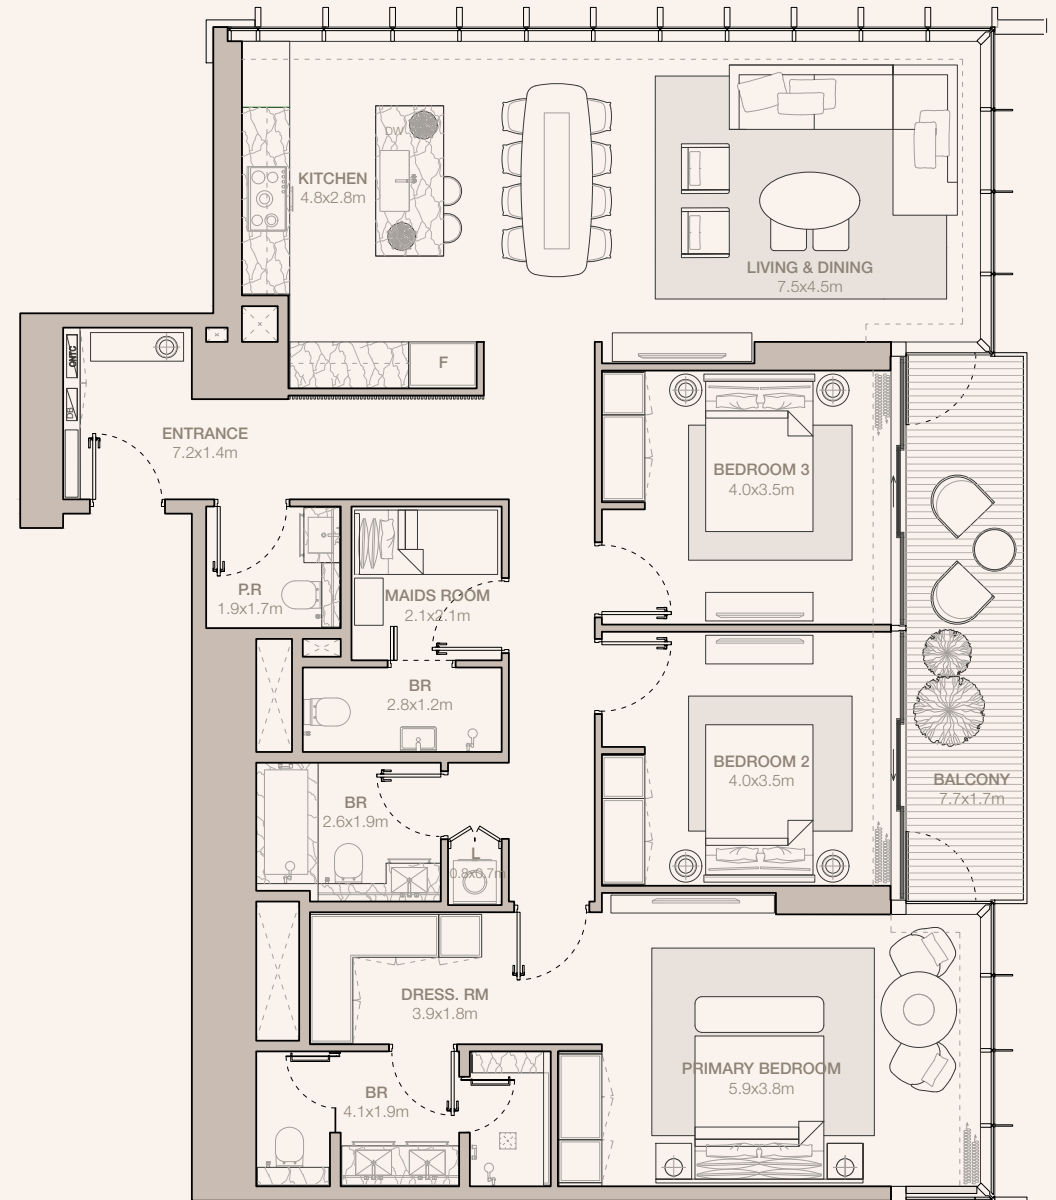

JUMEIRAH

RESIDENCES

EMIRATES TOWERS

3-BEDROOM TYPE C1A

TOWER A

UNIT NUMBER
4305, 4505, 4705, 4905, 5105, 5305

SUITE AREA
165.63 SQM | 1782.83 SQFT

BALCONY AREA
13.3 SQM | 143.16 SQFT

TOTAL
178.93 SQM | 1925.99 SQFT

UNIT NUMBER
4405, 4605, 4805, 5005, 5205, 5405

SUITE AREA
165.66 SQM | 1783.15 SQFT

BALCONY AREA
13.3 SQM | 143.16 SQFT

TOTAL
178.96 SQM | 1926.31 SQFT

Disclaimer: Plans, details and unit orientation included are indicative only and are subject to change by the developer/seller at its sole discretion without notice and/or liability. All images, including features, finishes, furnishings, view and scale are illustrative only. Final areas, orientation, dimensions, layout and materials may differ from those stated.