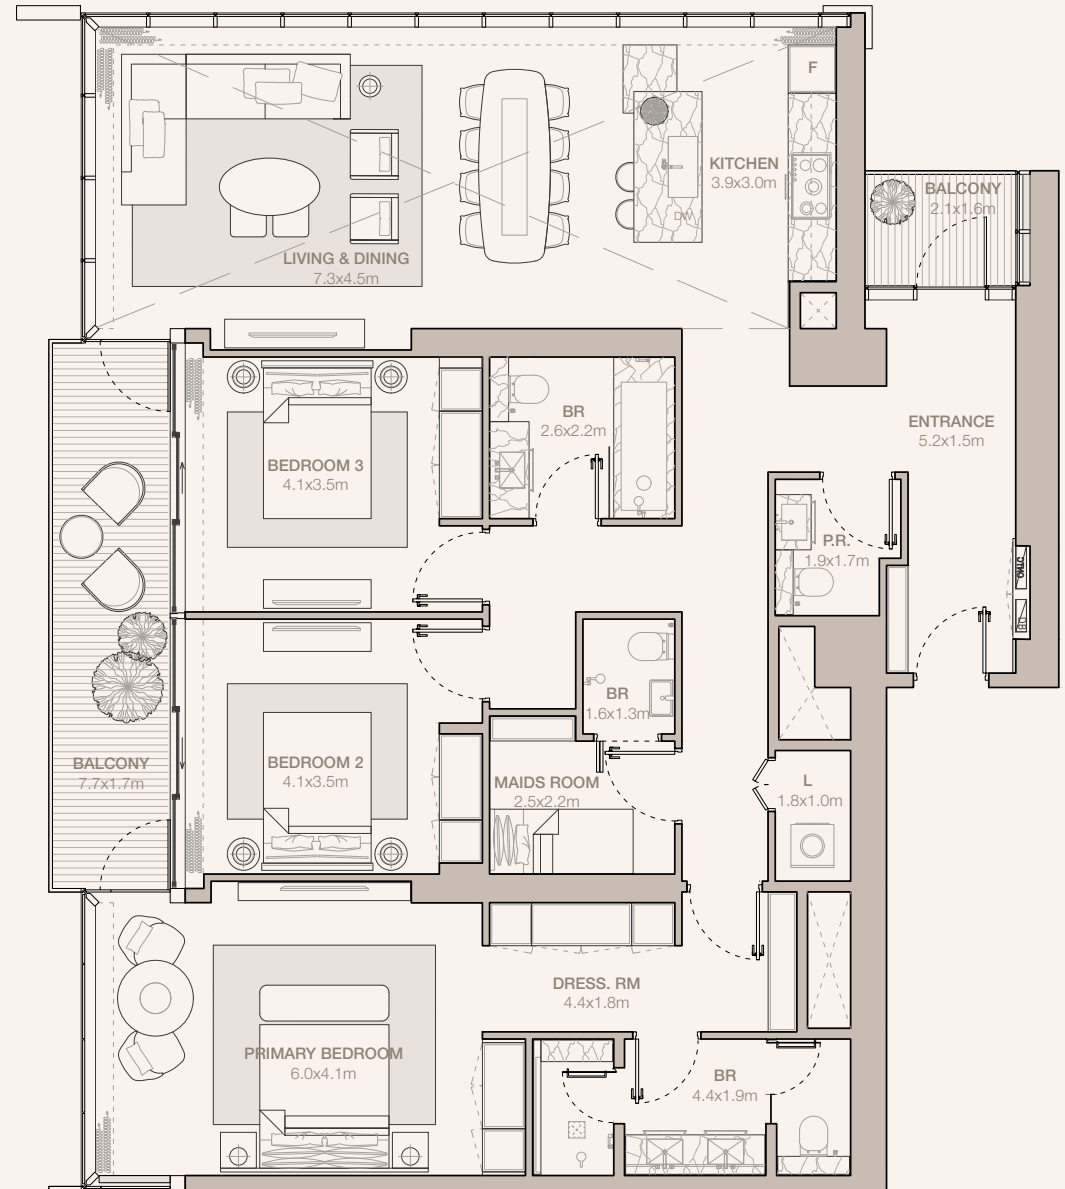

JUMEIRAH

RESIDENCES

EMIRATES TOWERS

3-BEDROOM TYPE C1 - H1

TOWER A

UNIT NUMBER
3303

SUITE AREA
177.81 SQM | 1913.93 SQFT

BALCONY AREA
17.22 SQM | 185.35 SQFT

TOTAL
195.03 SQM | 2099.29 SQFT

Disclaimer: Plans, details and unit orientation included are indicative only and are subject to change by the developer/seller at its sole discretion without notice and/or liability. All images, including features, finishes, furnishings, view and scale are illustrative only. Final areas, orientation, dimensions, layout and materials may differ from those stated.