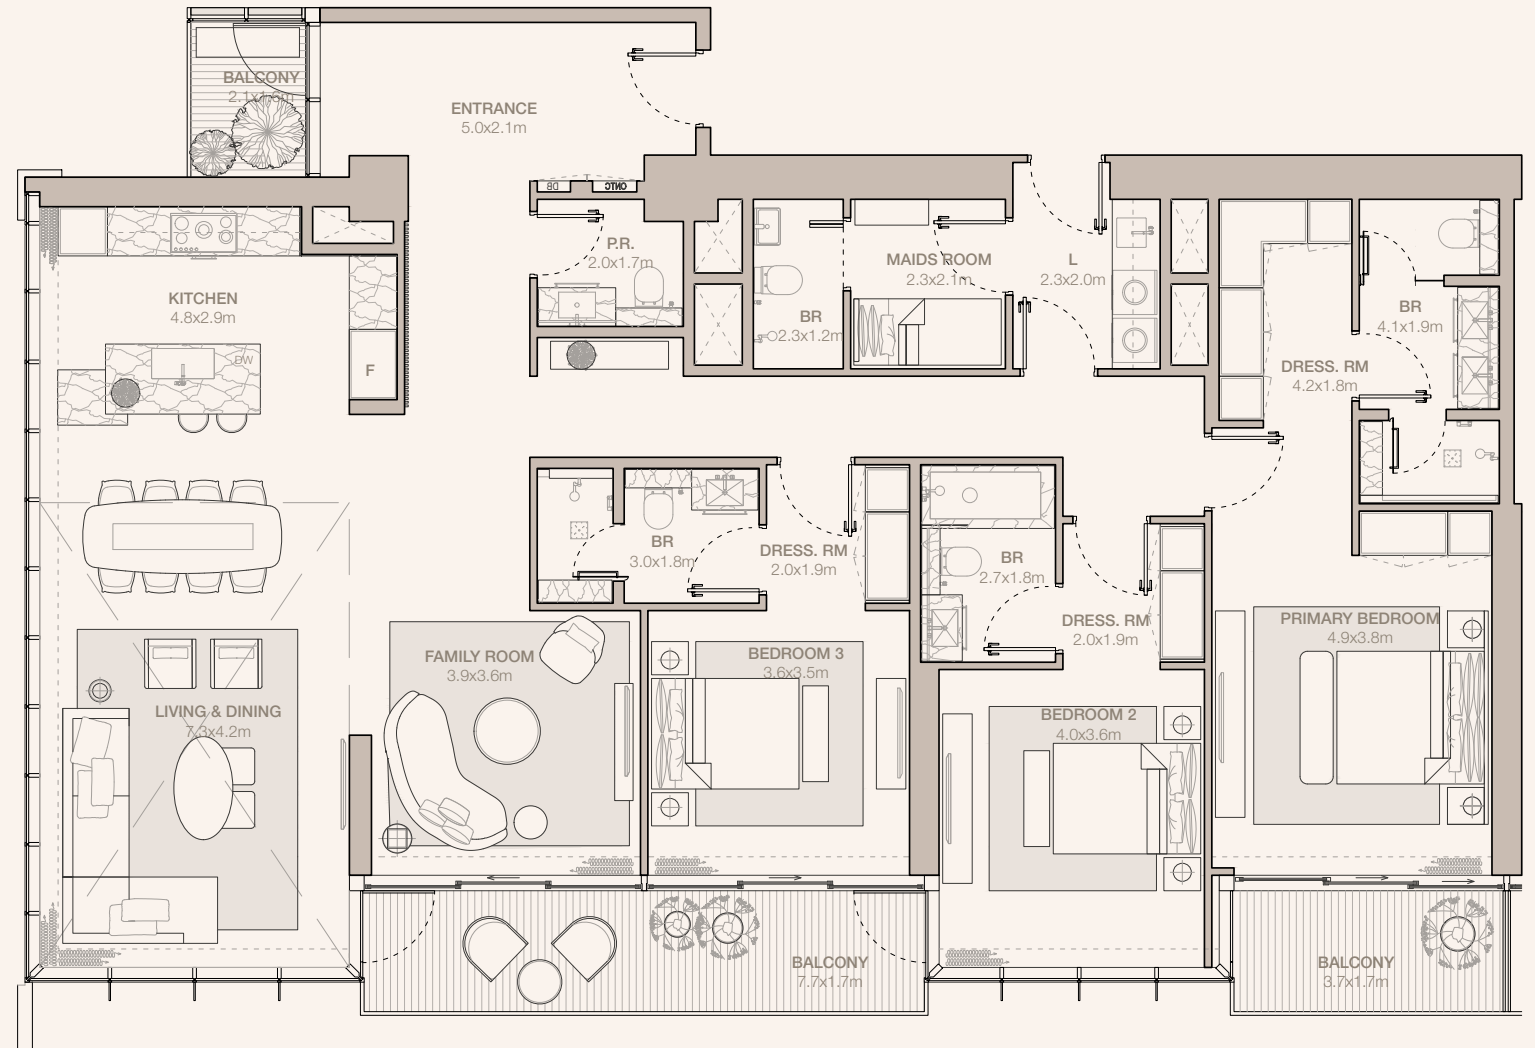

JUMEIRAH

RESIDENCES
EMIRATES TOWERS

3-BEDROOM TYPE C2 (M)

TOWER A

UNIT NUMBER
5602

SUITE AREA
213.73 SQM | 2300.57 SQFT

BALCONY AREA
23.83 SQM | 256.50 SQFT

TOTAL
237.56 SQM | 2557.07 SQFT

UNIT NUMBER
5802

SUITE AREA
214.45 SQM | 2308.32 SQFT

BALCONY AREA
23.83 SQM | 256.50 SQFT

TOTAL
238.28 SQM | 2564.82 SQFT

Disclaimer: Plans, details and unit orientation included are indicative only and are subject to change by the developer/seller at its sole discretion without notice and/or liability. All images, including features, finishes, furnishings, view and scale are illustrative only. Final areas, orientation, dimensions, layout and materials may differ from those stated.