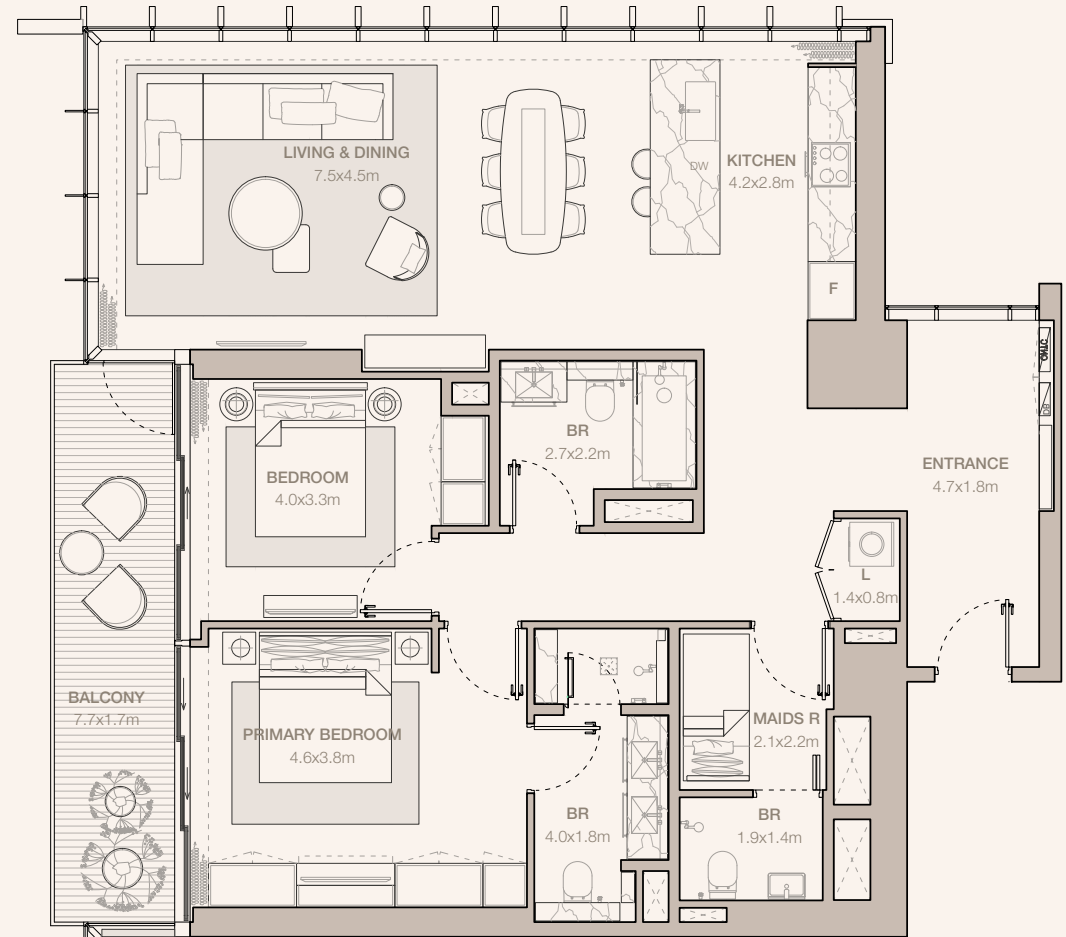

JUMEIRAH

RESIDENCES

EMIRATES TOWERS

2-BEDROOM TYPE B3A - N1

TOWER A

UNIT NUMBER
204, 304

SUITE AREA
128.86 SQM | 1387.04 SQFT

BALCONY AREA
13.43 SQM | 144.56 SQFT

TOTAL
142.29 SQM | 1531.60 SQFT

Disclaimer: Plans, details and unit orientation included are indicative only and are subject to change by the developer/seller at its sole discretion without notice and/or liability. All images, including features, finishes, furnishings, view and scale are illustrative only. Final areas, orientation, dimensions, layout and materials may differ from those stated.