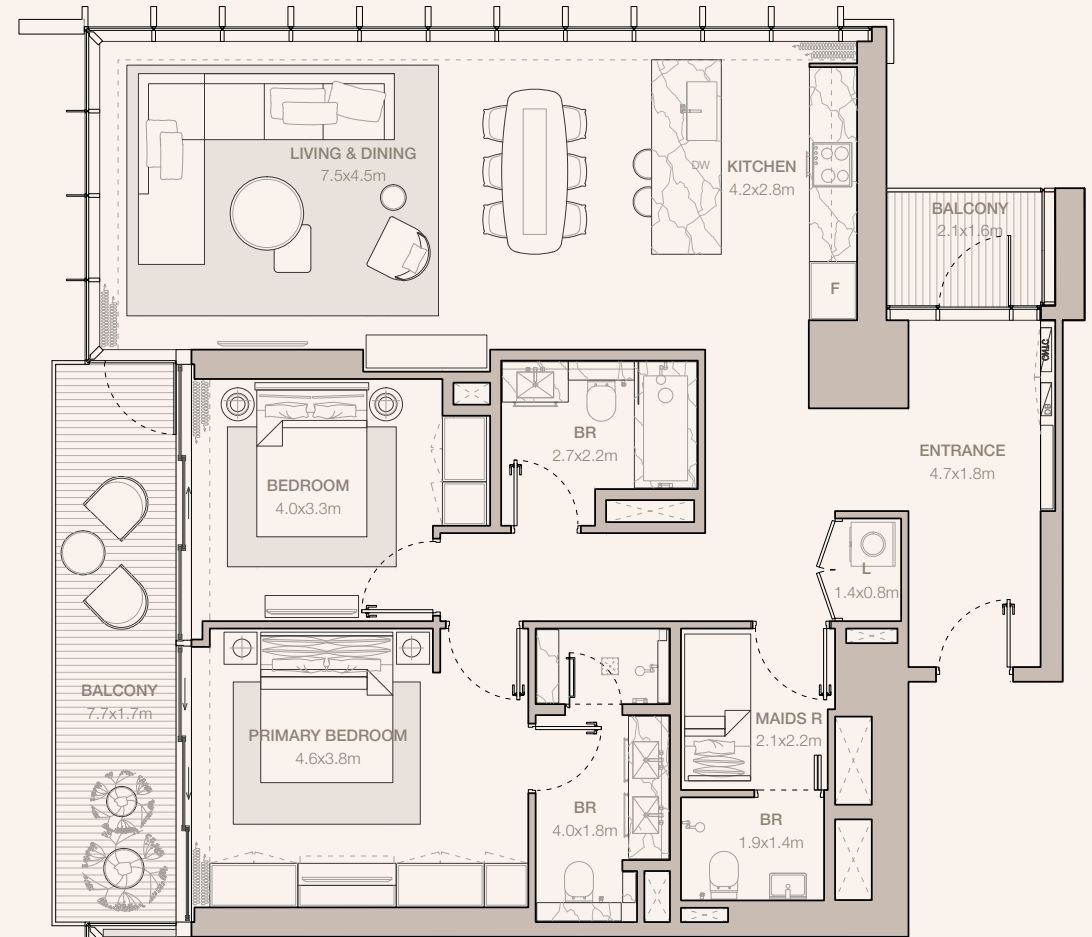

JUMEIRAH

RESIDENCES
EMIRATES TOWERS

2-BEDROOM TYPE B3A

TOWER A

UNIT NUMBER

404, 504, 604, 704, 804, 904, 1004, 1104, 1204, 1304,
1404, 1504, 1604, 1704, 1804, 1904, 2004, 2104, 2204,
2304, 2404, 2504, 2604

SUITE AREA

129.79 SQM | 1397.05 SQFT

BALCONY AREA

17.96 SQM | 193.32 SQFT

TOTAL

147.75 SQM | 1590.37 SQFT

Disclaimer: Plans, details and unit orientation included are indicative only and are subject to change by the developer/seller at its sole discretion without notice and/or liability. All images, including features, finishes, furnishings, view and scale are illustrative only. Final areas, orientation, dimensions, layout and materials may differ from those stated.