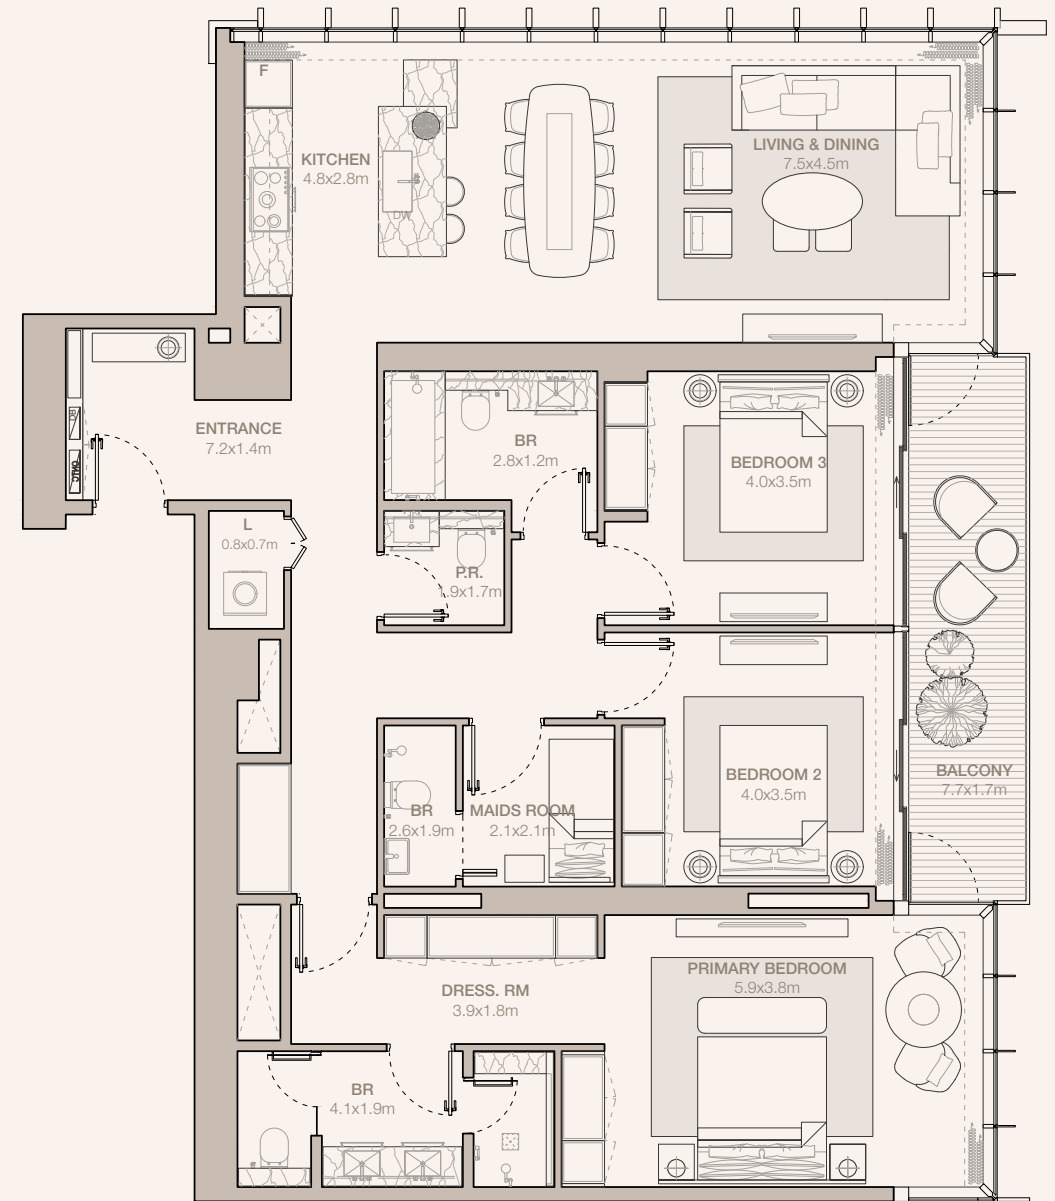

JUMEIRAH

RESIDENCES

EMIRATES TOWERS

3-BEDROOM TYPE C1A - N1

TOWER A

UNIT NUMBER
4105

SUITE AREA
167.49 SQM | 1802.85 SQFT

BALCONY AREA
13.3 SQM | 143.16 SQFT

TOTAL
180.79 SQM | 1946.01 SQFT

Disclaimer: Plans, details and unit orientation included are indicative only and are subject to change by the developer/seller at its sole discretion without notice and/or liability. All images, including features, finishes, furnishings, view and scale are illustrative only. Final areas, orientation, dimensions, layout and materials may differ from those stated.