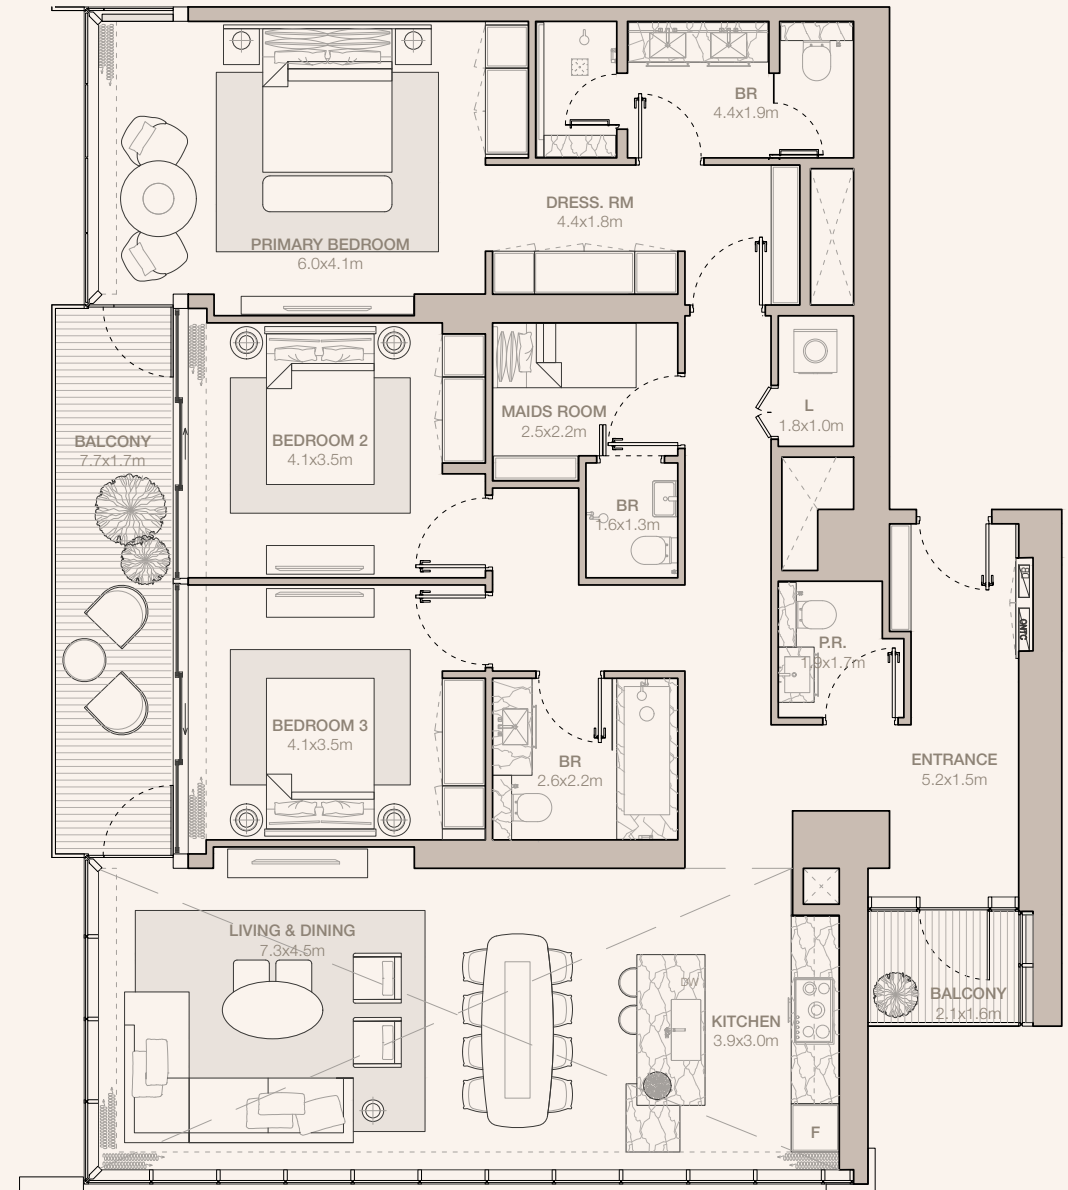

JUMEIRAH

RESIDENCES

EMIRATES TOWERS

3-BEDROOM TYPE C1 - H1 (M)

TOWER A

UNIT NUMBER
3301

SUITE AREA
177.81 SQM | 1913.93 SQFT

BALCONY AREA
17.22 SQM | 185.35 SQFT

TOTAL
195.03 SQM | 2099.29 SQFT

Disclaimer: Plans, details and unit orientation included are indicative only and are subject to change by the developer/seller at its sole discretion without notice and/or liability. All images, including features, finishes, furnishings, view and scale are illustrative only. Final areas, orientation, dimensions, layout and materials may differ from those stated.