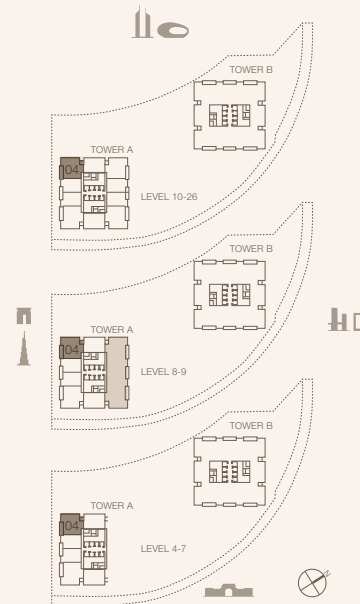

SUITE AREA

129.79 SQM | 1397.05 SQFT

BALCONY AREA

17.96 SQM | 193.32 SQFT

TOTAL

147.75 SQM | 1590.37 SQFT

Disclaimer: Plans, details and unit orientation included are indicative only and are subject to change by the developer/seller at its sole discretion without notice and/or liability. All images, including features, finishes, furnishings, view and scale are illustrative only. Final areas, orientation, dimensions, layout and materials may differ from those stated.