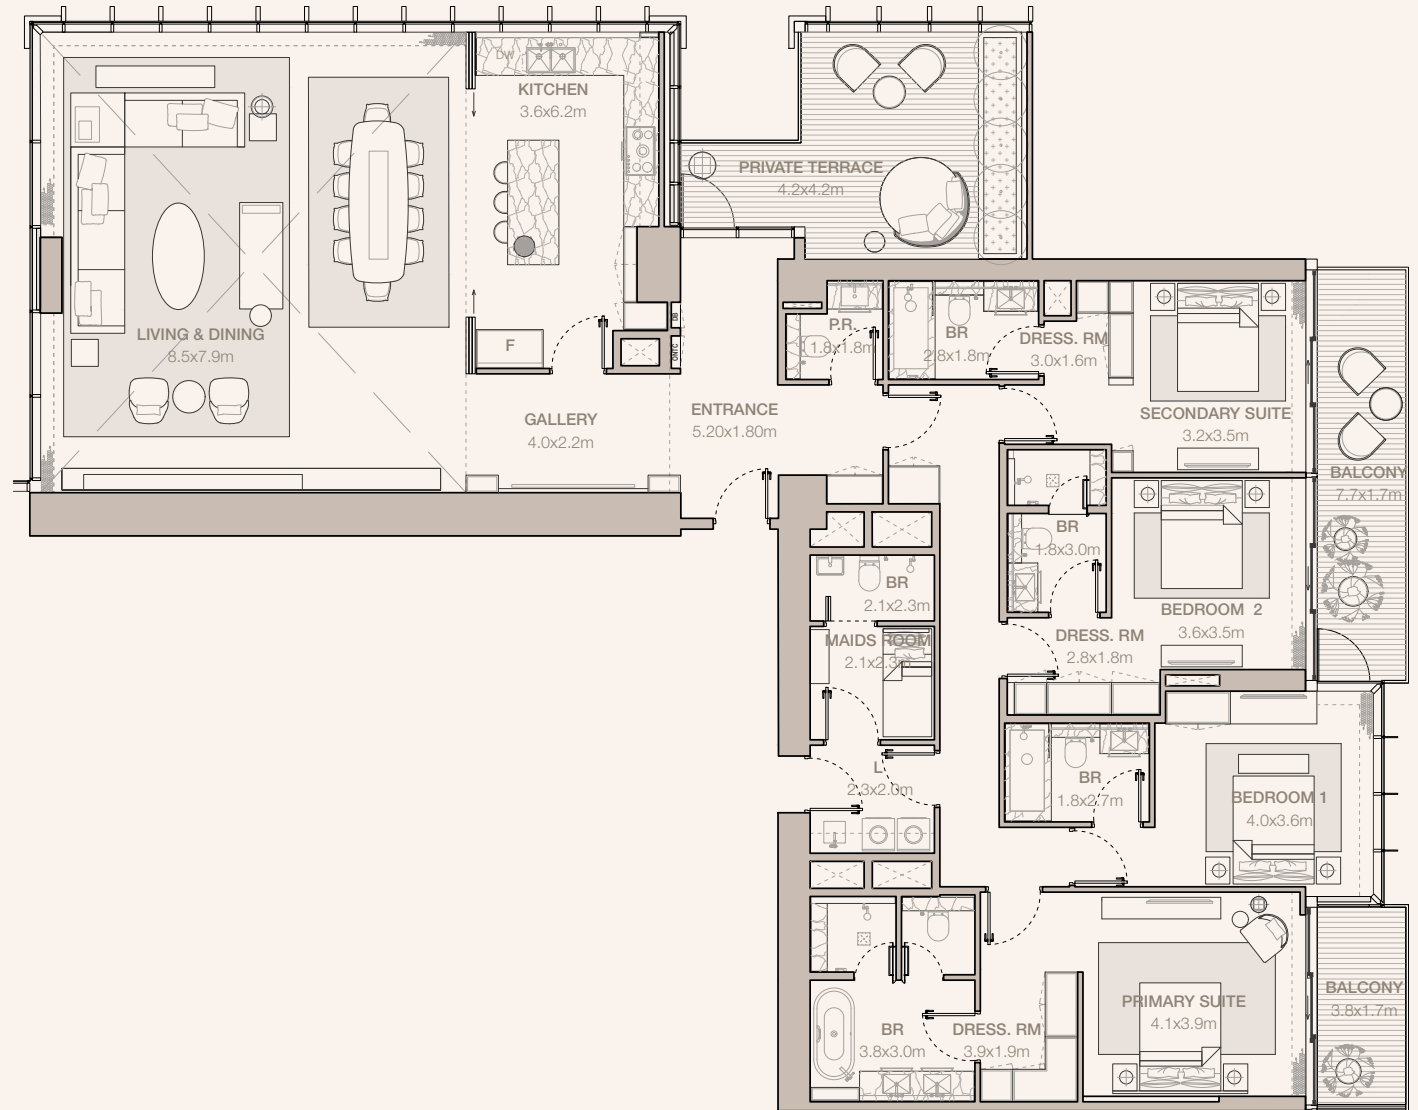

JUMEIRAH

RESIDENCES

EMIRATES TOWERS

4-BEDROOM TYPE D2

TOWER A

UNIT NUMBER
5701

SUITE AREA
278.65 SQM | 2999.36 SQFT

BALCONY AREA
43.47 SQM | 467.91 SQFT

TOTAL
322.12 SQM | 3467.27 SQFT

Disclaimer: Plans, details and unit orientation included are indicative only and are subject to change by the developer/seller at its sole discretion without notice and/or liability. All images, including features, finishes, furnishings, view and scale are illustrative only. Final areas, orientation, dimensions, layout and materials may differ from those stated.