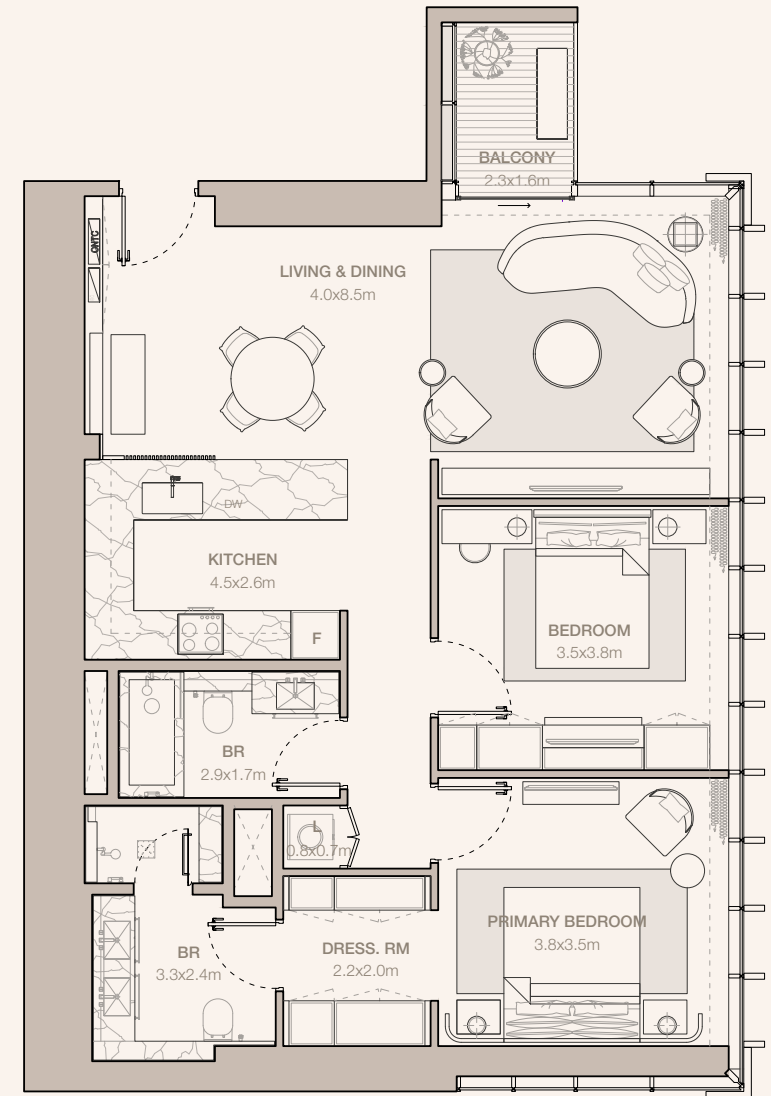

JUMEIRAH

RESIDENCES

EMIRATES TOWERS

2-BEDROOM TYPE B1 (M) (CONTINUED)

TOWER A

UNIT NUMBER
2806, 2906, 3006

SUITE AREA
103.33 SQM | 1112.23 SQFT

BALCONY AREA
4.94 SQM | 53.17 SQFT

TOTAL
108.27 SQM | 1165.41 SQFT

Disclaimer: Plans, details and unit orientation included are indicative only and are subject to change by the developer/seller at its sole discretion without notice and/or liability. All images, including features, finishes, furnishings, view and scale are illustrative only. Final areas, orientation, dimensions, layout and materials may differ from those stated.