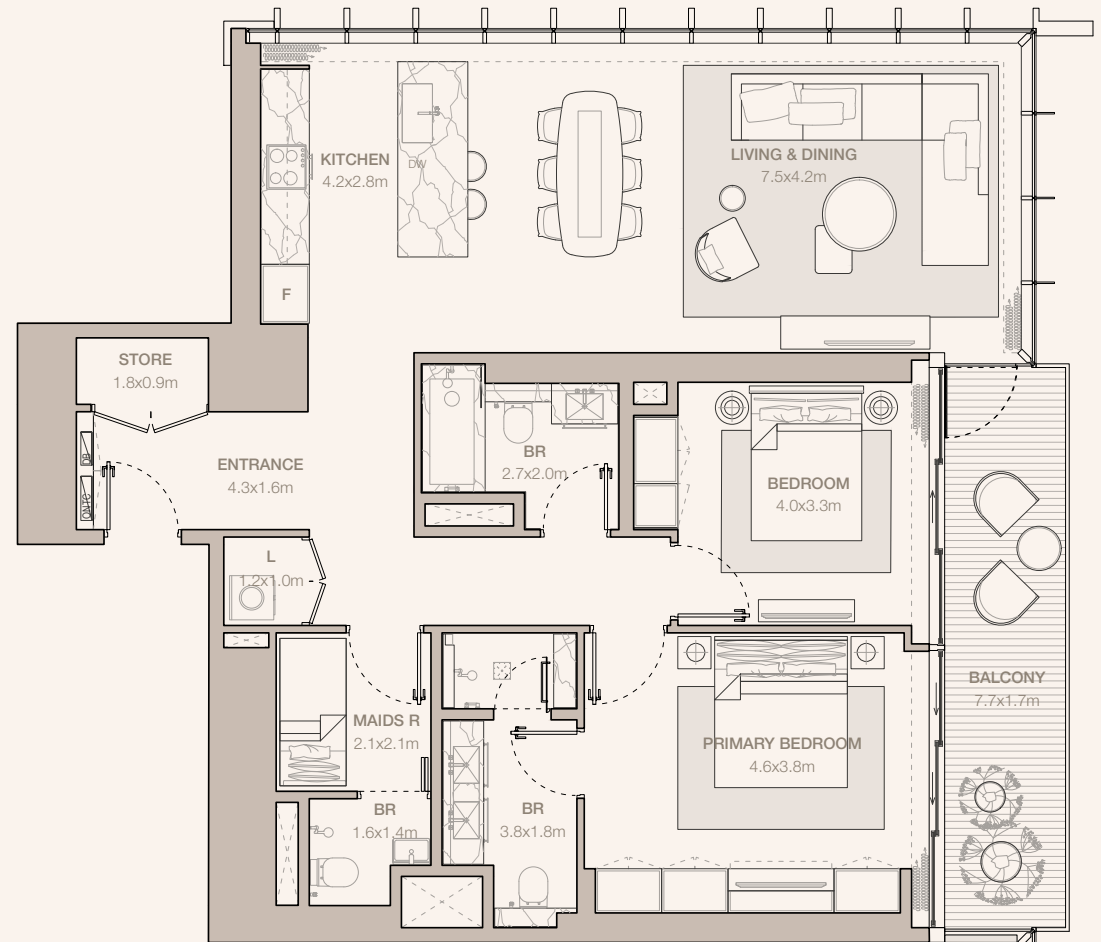

JUMEIRAH

RESIDENCES

EMIRATES TOWERS

2-BEDROOM TYPE B3 - D

TOWER A

UNIT NUMBER
1106

SUITE AREA
124.41 SQM | 1339.14 SQFT

BALCONY AREA
13.43 SQM | 144.56 SQFT

TOTAL
137.84 SQM | 1483.70 SQFT

UNIT NUMBER
1206

SUITE AREA
124.51 SQM | 1340.21 SQFT

BALCONY AREA
13.43 SQM | 144.56 SQFT

TOTAL
137.94 SQM | 1484.77 SQFT

Disclaimer: Plans, details and unit orientation included are indicative only and are subject to change by the developer/seller at its sole discretion without notice and/or liability. All images, including features, finishes, furnishings, view and scale are illustrative only. Final areas, orientation, dimensions, layout and materials may differ from those stated.