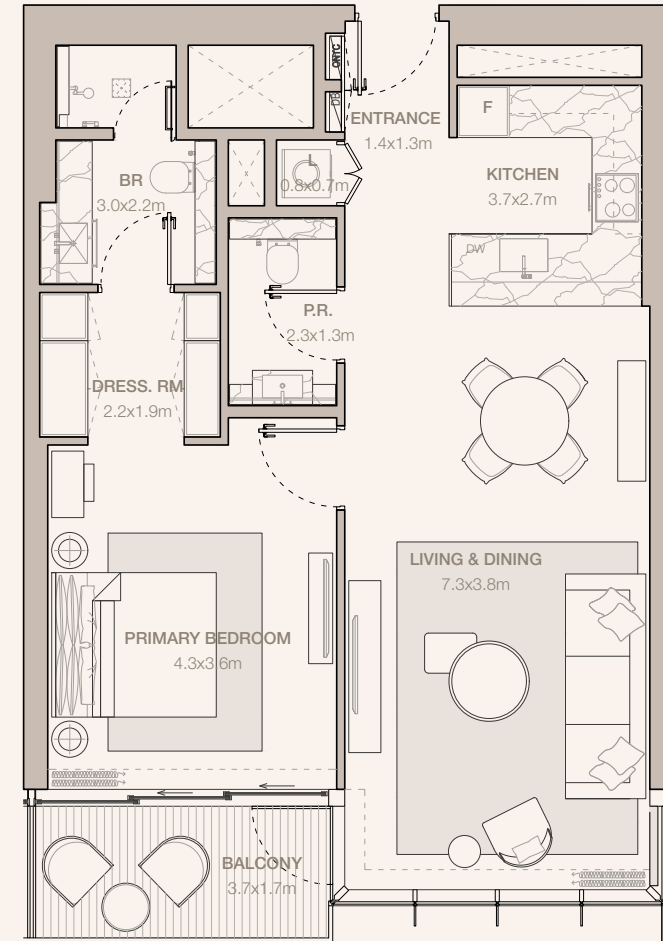

JUMEIRAH

RESIDENCES

EMIRATES TOWERS

1-BEDROOM TYPE A2A (M)

TOWER A

UNIT NUMBER

202, 302, 402, 502, 602, 702, 802, 902, 1002, 1102, 1202,
1302, 1402, 1502, 1602, 1702, 1802, 1902, 2002, 2102,
2202, 2302, 2402, 2502, 2602

SUITE AREA

76.06 SQM | 818.70 SQFT

BALCONY AREA

6.61 SQM | 71.15 SQFT

TOTAL

82.67 SQM | 889.85 SQFT

Disclaimer: Plans, details and unit orientation included are indicative only and are subject to change by the developer/seller at its sole discretion without notice and/or liability. All images including floor plans, finishes, fixtures and furniture are for illustrative purposes only and are not to be used as a basis for any decision. All dimensions are in meters unless otherwise stated.

MERAAS

2 - B E D R O O M

JUMEIRAH

RESIDENCES
EMIRATES TOWERS

2-BEDROOM TYPE B1

TOWER A

UNIT NUMBER
3704, 3804, 3904, 4004

SUITE AREA
103.32 SQM | 1112.13 SQFT