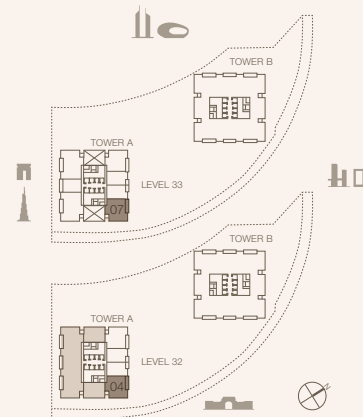

JUMEIRAH

RESIDENCES

EMIRATES TOWERS

2-BEDROOM TYPE B3 - N1 (M)

TOWER A

UNIT NUMBER
3204, 3307

SUITE AREA
128.43 SQM | 1382.41 SQFT

BALCONY AREA
13.44 SQM | 144.67 SQFT

TOTAL
141.87 SQM | 1527.08 SQFT

Disclaimer: Plans, details and unit orientation included are indicative only and are subject to change by the developer/seller at its sole discretion without notice and/or liability. All images, including features, finishes, furnishings, view and scale are illustrative only. Final areas, orientation, dimensions, layout and materials may differ from those stated.