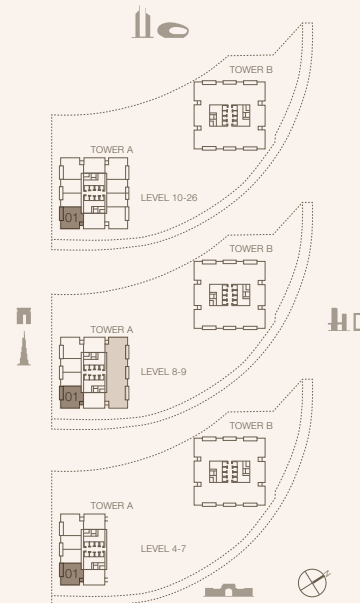

SUITE AREA

129.78 SQM | 1396.94 SQFT

BALCONY AREA

17.97 SQM | 193.43 SQFT

TOTAL

147.75 SQM | 1590.37 SQFT

Disclaimer: Plans, details and unit orientation included are indicative only and are subject to change by the developer/seller at its sole discretion without notice and/or liability. All images, including features, finishes, furnishings, view and scale are illustrative only. Final areas, orientation, dimensions, layout and materials may differ from those stated.