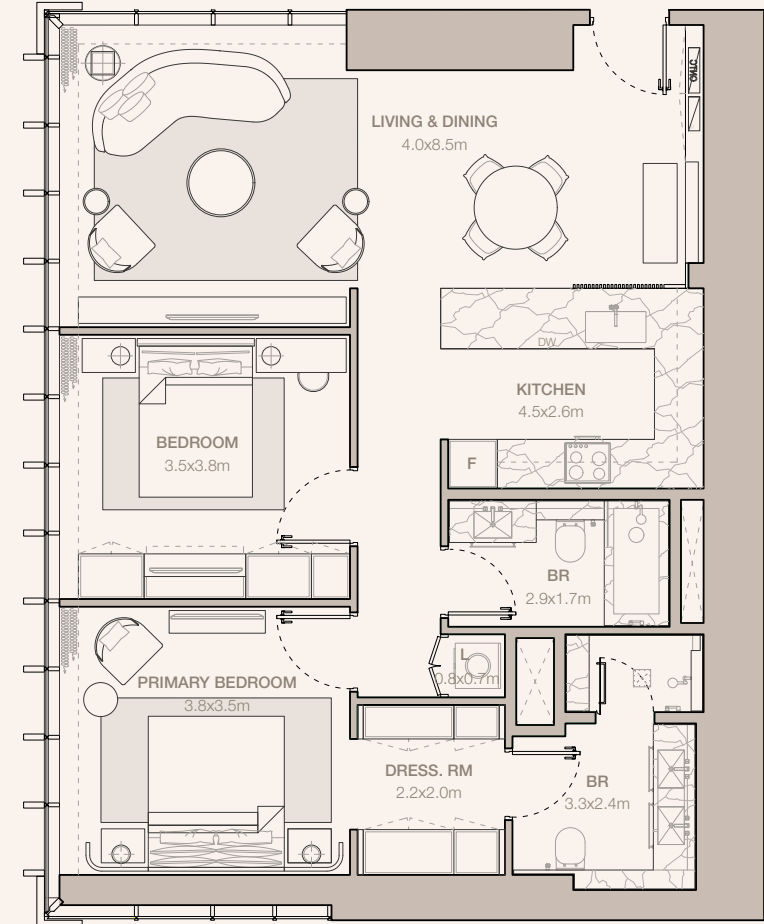

JUMEIRAH

RESIDENCES

EMIRATES TOWERS

2-BEDROOM TYPE B1 - N1

TOWER A

UNIT NUMBER
405, 505, 605, 705

SUITE AREA
103.64 SQM | 1115.57 SQFT

BALCONY AREA
0 SQM | 0 SQFT

TOTAL
103.64 SQM | 1115.57 SQFT

Disclaimer: Plans, details and unit orientation included are indicative only and are subject to change by the developer/seller at its sole discretion without notice and/or liability. All images, including features, finishes, furnishings, view and scale are illustrative only. Final areas, orientation, dimensions, layout and materials may differ from those stated.