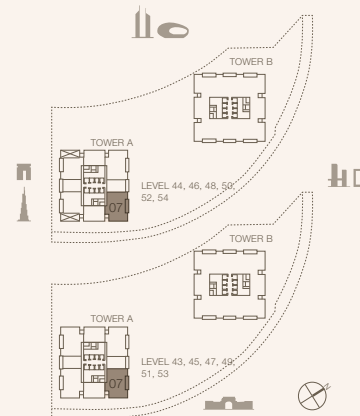

JUMEIRAH

RESIDENCES

EMIRATES TOWERS

3-BEDROOM TYPE C1A (M)

TOWER A

UNIT NUMBER
4307, 4507, 4707, 4907, 5107, 5307

SUITE AREA
165.62 SQM | 1782.72 SQFT

BALCONY AREA
13.3 SQM | 143.16 SQFT

TOTAL
178.92 SQM | 1925.88 SQFT

UNIT NUMBER
4407, 4607, 4807, 5007, 5207, 5407

SUITE AREA
165.65 SQM | 1783.04 SQFT

BALCONY AREA
13.3 SQM | 143.16 SQFT

TOTAL
178.95 SQM | 1926.20 SQFT

Disclaimer: Plans, details and unit orientation included are indicative only and are subject to change by the developer/seller at its sole discretion without notice and/or liability. All images, including features, finishes, furnishings, view and scale are illustrative only. Final areas, orientation, dimensions, layout and materials may differ from those stated.