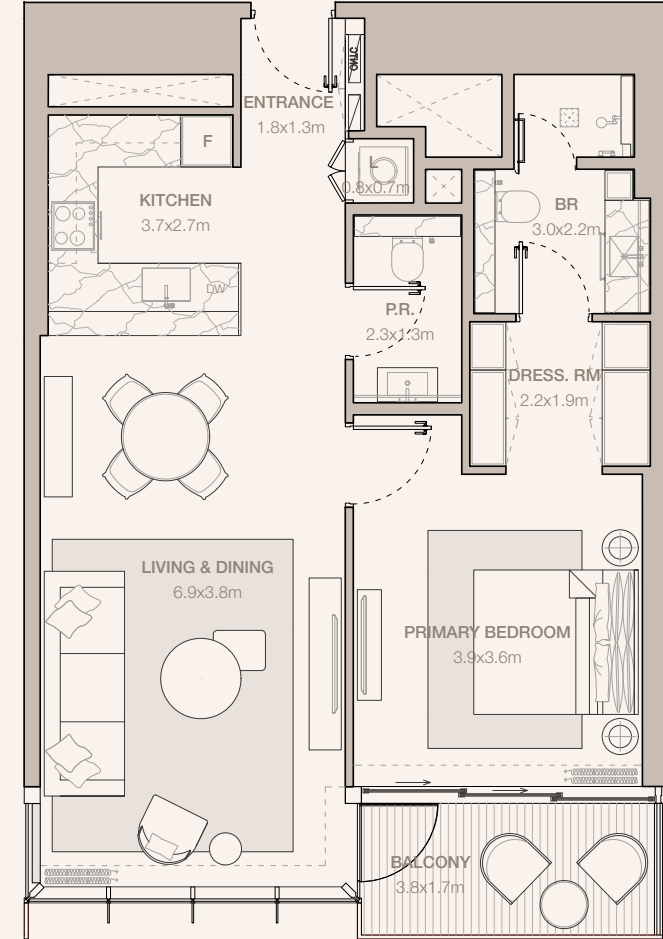

JUMEIRAH

RESIDENCES

EMIRATES TOWERS

1-BEDROOM TYPE A2 (M)

TOWER A

UNIT NUMBER

1008, 1308, 1408, 1508, 1608, 1708, 1808, 1908, 2008,
2108, 2208, 2308, 2408, 2508, 2608, 2703, 2804, 2904,
3004, 3103, 3203, 3306

SUITE AREA

74.44 SQM | 801.27 SQFT

BALCONY AREA

6.61 SQM | 71.15 SQFT

TOTAL

81.05 SQM | 872.41 SQFT

Disclaimer: Plans, details and unit orientation included are indicative only and are subject to change by the developer/seller at its sole discretion without notice and/or liability. All images, including features, finishes, furnishings, view and scale are illustrative only. Final areas, orientation, dimensions, layout and materials may differ from those stated.

JUMEIRAH

RESIDENCES

EMIRATES TOWERS

1-BEDROOM TYPE A2 - D

TOWER A

UNIT NUMBER
1107, 1207

SUITE AREA
74.45 SQM | 801.37 SQFT

BALCONY AREA
6.6 SQM | 71.04 SQFT