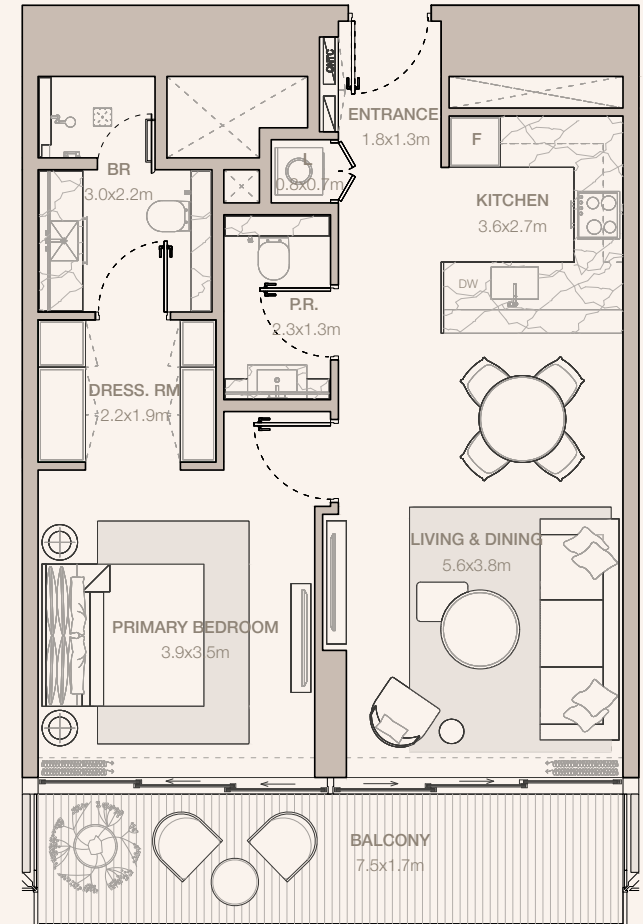

JUMEIRAH

RESIDENCES
EMIRATES TOWERS

1-BEDROOM TYPE A1

TOWER A

UNIT NUMBER
4406, 4606, 4806, 5006, 5206, 5406

SUITE AREA
66.85 SQM | 719.57 SQFT

BALCONY AREA
13.21 SQM | 142.19 SQFT

TOTAL
80.06 SQM | 861.76 SQFT

UNIT NUMBER
4306, 4506, 4706, 4906, 5106, 5306

SUITE AREA
66.97 SQM | 720.86 SQFT

BALCONY AREA
13.21 SQM | 142.19 SQFT

TOTAL
80.18 SQM | 863.05 SQFT

Disclaimer: Plans, details and unit orientation included are indicative only and are subject to change by the developer/seller at its sole discretion without notice and/or liability. All images, including features, finishes, furnishings, view and scale are illustrative only. Final areas, orientation, dimensions, layout and materials may differ from those stated.