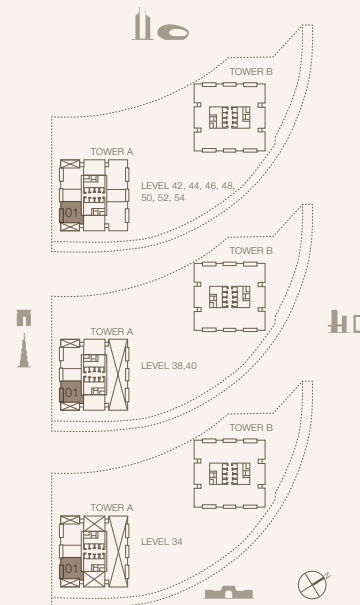

JUMEIRAH

RESIDENCES

EMIRATES TOWERS

2-BEDROOM TYPE B2 (M)

TOWER A

UNIT NUMBER
3401, 3801, 4001, 4201

SUITE AREA
114.13 SQM | 1228.49 SQFT

BALCONY AREA
13.43 SQM | 144.56 SQFT

TOTAL
127.56 SQM | 1373.04 SQFT

UNIT NUMBER
4401, 4601, 4801, 5001, 5201, 5401

SUITE AREA
114.26 SQM | 1229.88 SQFT

BALCONY AREA
13.3 SQM | 143.16 SQFT

TOTAL
127.56 SQM | 1373.04 SQFT

Disclaimer: Plans, details and unit orientation included are indicative only and are subject to change by the developer/seller at its sole discretion without notice and/or liability. All images, including features, finishes, furnishings, view and scale are illustrative only. Final areas, orientation, dimensions, layout and materials may differ from those stated.