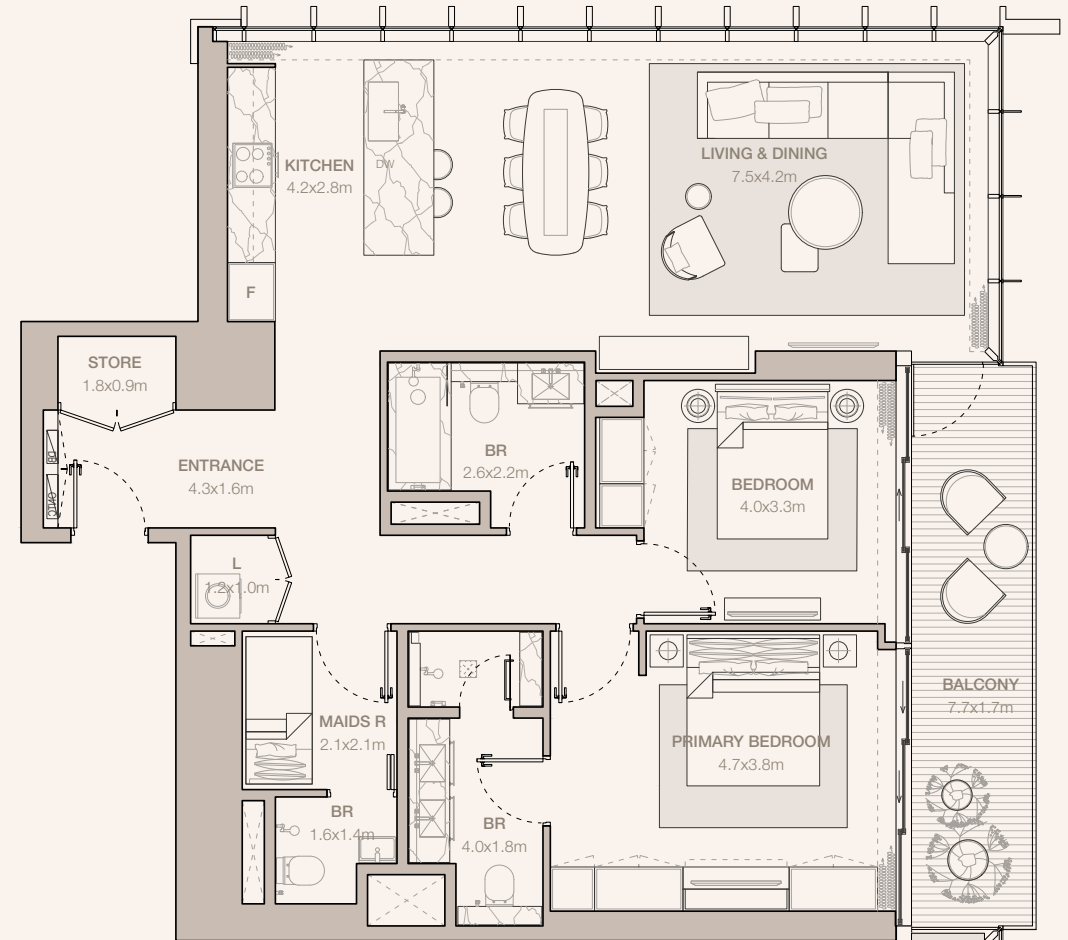

JUMEIRAH

RESIDENCES
EMIRATES TOWERS

2-BEDROOM TYPE B3

TOWER A

UNIT NUMBER
2802, 2902, 3002

SUITE AREA
124.34 SQM | 1338.38 SQFT

BALCONY AREA
13.43 SQM | 144.56 SQFT

TOTAL
137.77 SQM | 1482.94 SQFT

UNIT NUMBER
2701

SUITE AREA
124.43 SQM | 1339.35 SQFT

BALCONY AREA
13.43 SQM | 144.56 SQFT

TOTAL
137.86 SQM | 1483.91 SQFT

UNIT NUMBER
1306, 1406, 1506, 1606, 1706, 1806, 1906, 2006, 2106,
2206, 2306, 2406, 2506, 2606

SUITE AREA
124.44 SQM | 1339.46 SQFT

BALCONY AREA
13.43 SQM | 144.56 SQFT

TOTAL
137.87 SQM | 1484.02 SQFT

Disclaimer: Plans, details and unit orientation included are indicative only and are subject to change by the developer/seller at its sole discretion without notice and/or liability. All images, including features, finishes, furnishings, view and scale are illustrative only. Final areas, orientation, dimensions, layout and materials may differ from those stated.