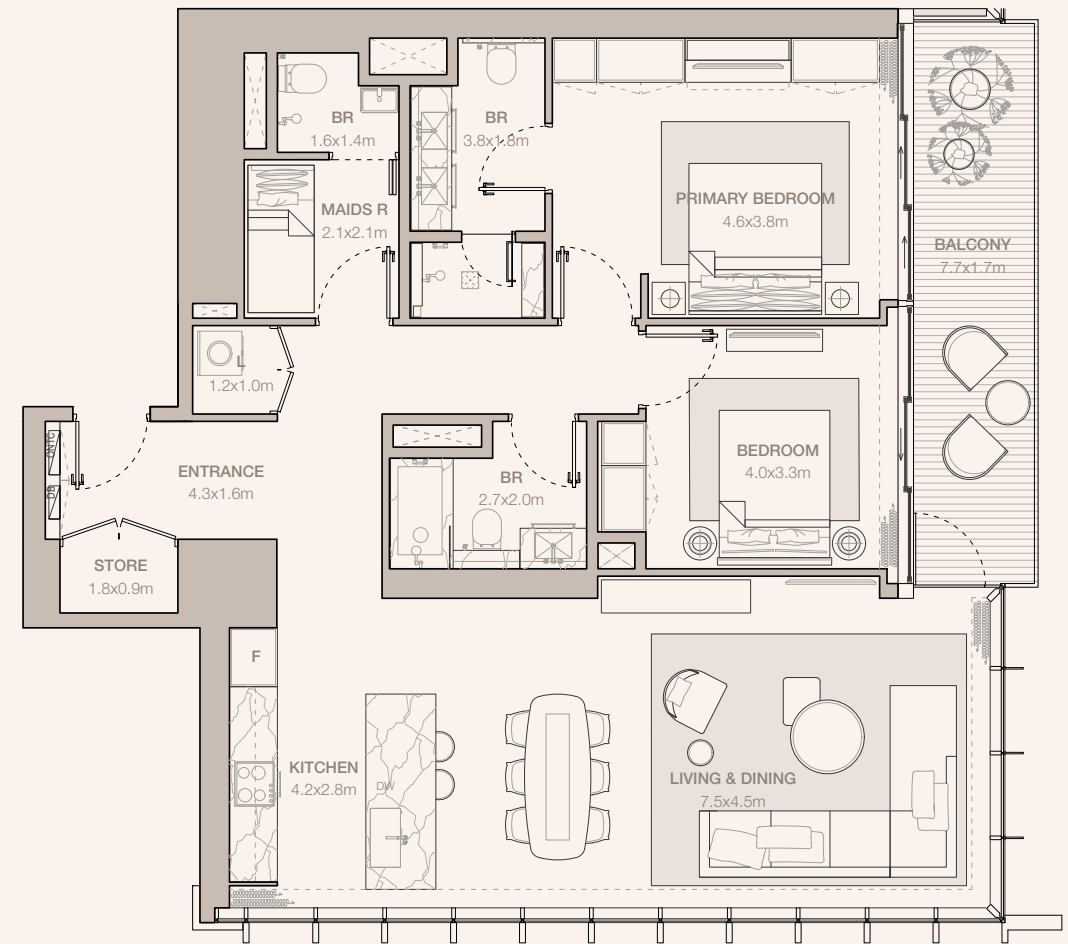

JUMEIRAH

RESIDENCES

EMIRATES TOWERS

2-BEDROOM TYPE B3 - E (M)

TOWER A

UNIT NUMBER
1009

SUITE AREA
124.43 SQM | 1339.35 SQFT

BALCONY AREA
13.44 SQM | 144.67 SQFT

TOTAL
137.87 SQM | 1484.02 SQFT

Disclaimer: Plans, details and unit orientation included are indicative only and are subject to change by the developer/seller at its sole discretion without notice and/or liability. All images, including features, finishes, furnishings, view and scale are illustrative only. Final areas, orientation, dimensions, layout and materials may differ from those stated.