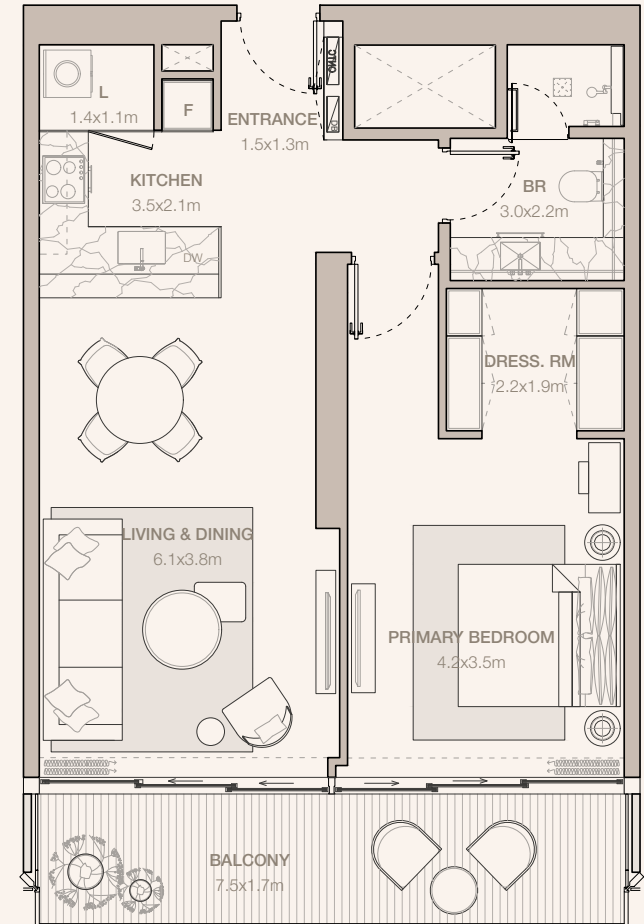

JUMEIRAH

RESIDENCES
EMIRATES TOWERS

1-BEDROOM TYPE A1A - H1

TOWER A

UNIT NUMBER
3302

SUITE AREA
70.39 SQM | 757.67 SQFT

BALCONY AREA
13.08 SQM | 140.79 SQFT

TOTAL
83.47 SQM | 898.46 SQFT