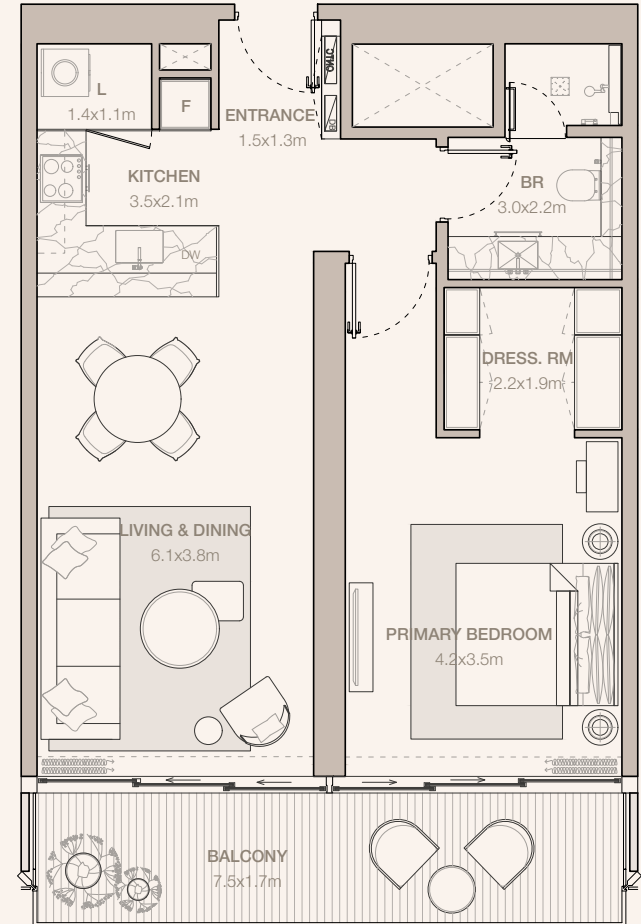

JUMEIRAH

RESIDENCES

EMIRATES TOWERS

1-BEDROOM TYPE A1A - H2

TOWER A

UNIT NUMBER
3402

SUITE AREA
70.26 SQM | 756.27 SQFT

BALCONY AREA
13.21 SQM | 142.19 SQFT

TOTAL
83.47 SQM | 898.46 SQFT

Disclaimer: Plans, details and unit orientation included are indicative only and are subject to change by the developer/seller at its sole discretion without notice and/or liability. All images, including features, finishes, furnishings, view and scale are illustrative only. Final areas, orientation, dimensions, layout and materials may differ from those stated.