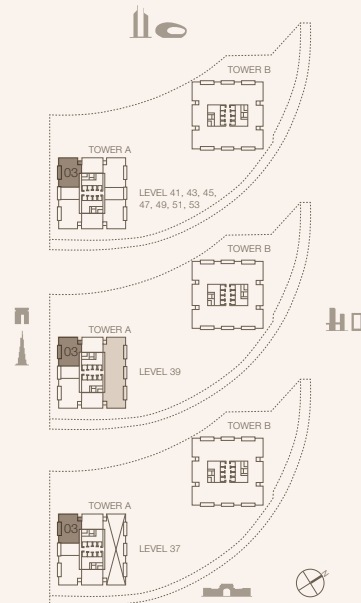

JUMEIRAH

RESIDENCES

EMIRATES TOWERS

3-BEDROOM TYPE C1

TOWER A

UNIT NUMBER
3903

SUITE AREA
177.55 SQM | 1911.13 SQFT

BALCONY AREA
17.81 SQM | 191.71 SQFT

TOTAL
195.36 SQM | 2102.84 SQFT

UNIT NUMBER
3703, 4303, 4503, 4703, 4903, 5103, 5303

SUITE AREA
178.57 SQM | 1922.11 SQFT

BALCONY AREA
17.81 SQM | 191.71 SQFT

TOTAL
196.38 SQM | 2113.82 SQFT

UNIT NUMBER
4103

SUITE AREA
178.58 SQM | 1922.22 SQFT

BALCONY AREA
17.81 SQM | 191.71 SQFT

TOTAL
196.39 SQM | 2113.92 SQFT

Disclaimer: Plans, details and unit orientation included are indicative only and are subject to change by the developer/seller at its sole discretion without notice and/or liability. All images, including features, finishes, furnishings, view and scale are illustrative only. Final areas, orientation, dimensions, layout and materials may differ from those stated.