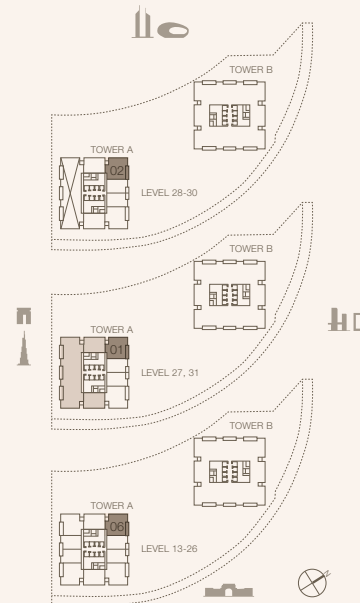

TOTAL
138.21 SQM | 1487.68 SQFT

Disclaimer: Plans, details and unit orientation included are indicative only and are subject to change by the developer/seller at its sole discretion without notice and/or liability. All images, including features, finishes, furnishings, view and scale are illustrative only. Final areas, orientation, dimensions, layout and materials may differ from those stated.