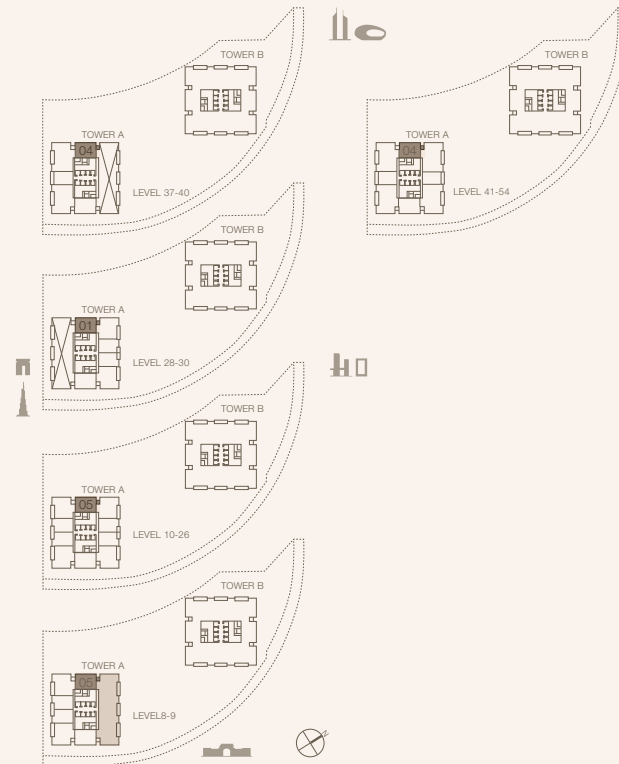

JUMEIRAH

RESIDENCES
EMIRATES TOWERS

2-BEDROOM TYPE B1

TOWER A

UNIT NUMBER
3704, 3804, 3904, 4004

SUITE AREA
103.32 SQM | 1112.13 SQFT

BALCONY AREA
4.53 SQM | 48.76 SQFT

TOTAL
107.85 SQM | 1160.89 SQFT

UNIT NUMBER
1105, 1205

SUITE AREA
103.33 SQM | 1112.23 SQFT

BALCONY AREA
4.87 SQM | 52.42 SQFT

TOTAL
108.20 SQM | 1164.66 SQFT

UNIT NUMBER
805, 905, 1005, 1305, 1405, 1505, 1605, 1705, 1805, 1905,
2005, 2105, 2205, 2305, 2405, 2505, 2605

SUITE AREA
103.33 SQM | 1112.23 SQFT

BALCONY AREA
4.89 SQM | 52.64 SQFT

TOTAL
108.22 SQM | 1164.87 SQFT

Disclaimer: Plans, details and unit orientation included are indicative only and are subject to change by the developer/seller at its sole discretion without notice and/or liability. All images, including features, finishes, furnishings, view and scale are illustrative only. Final areas, orientation, dimensions, layout and materials may differ from those stated.