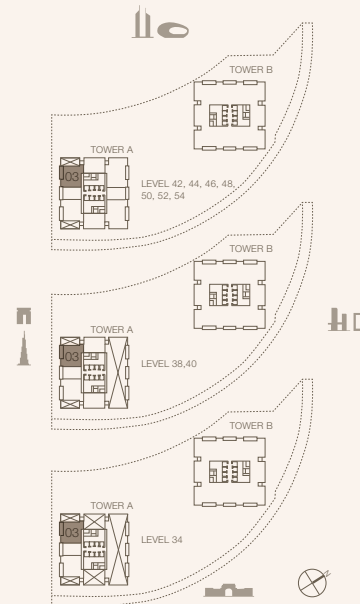

JUMEIRAH

RESIDENCES

EMIRATES TOWERS

2-BEDROOM TYPE B2

TOWER A

UNIT NUMBER

3403, 3803, 4003, 4203

SUITE AREA

114.13 SQM | 1228.49 SQFT

BALCONY AREA

13.43 SQM | 144.56 SQFT

TOTAL

127.56 SQM | 1373.04 SQFT

UNIT NUMBER

4403, 4603, 4803, 5003, 5203, 5403

SUITE AREA

114.26 SQM | 1229.88 SQFT

BALCONY AREA

13.3 SQM | 143.16 SQFT

TOTAL

127.56 SQM | 1373.04 SQFT

Disclaimer: Plans, details and unit orientation included are indicative only and are subject to change by the developer/seller at its sole discretion without notice and/or liability. All images, including features, finishes, furnishings, view and scale are illustrative only. Final areas, orientation, dimensions, layout and materials may differ from those stated.