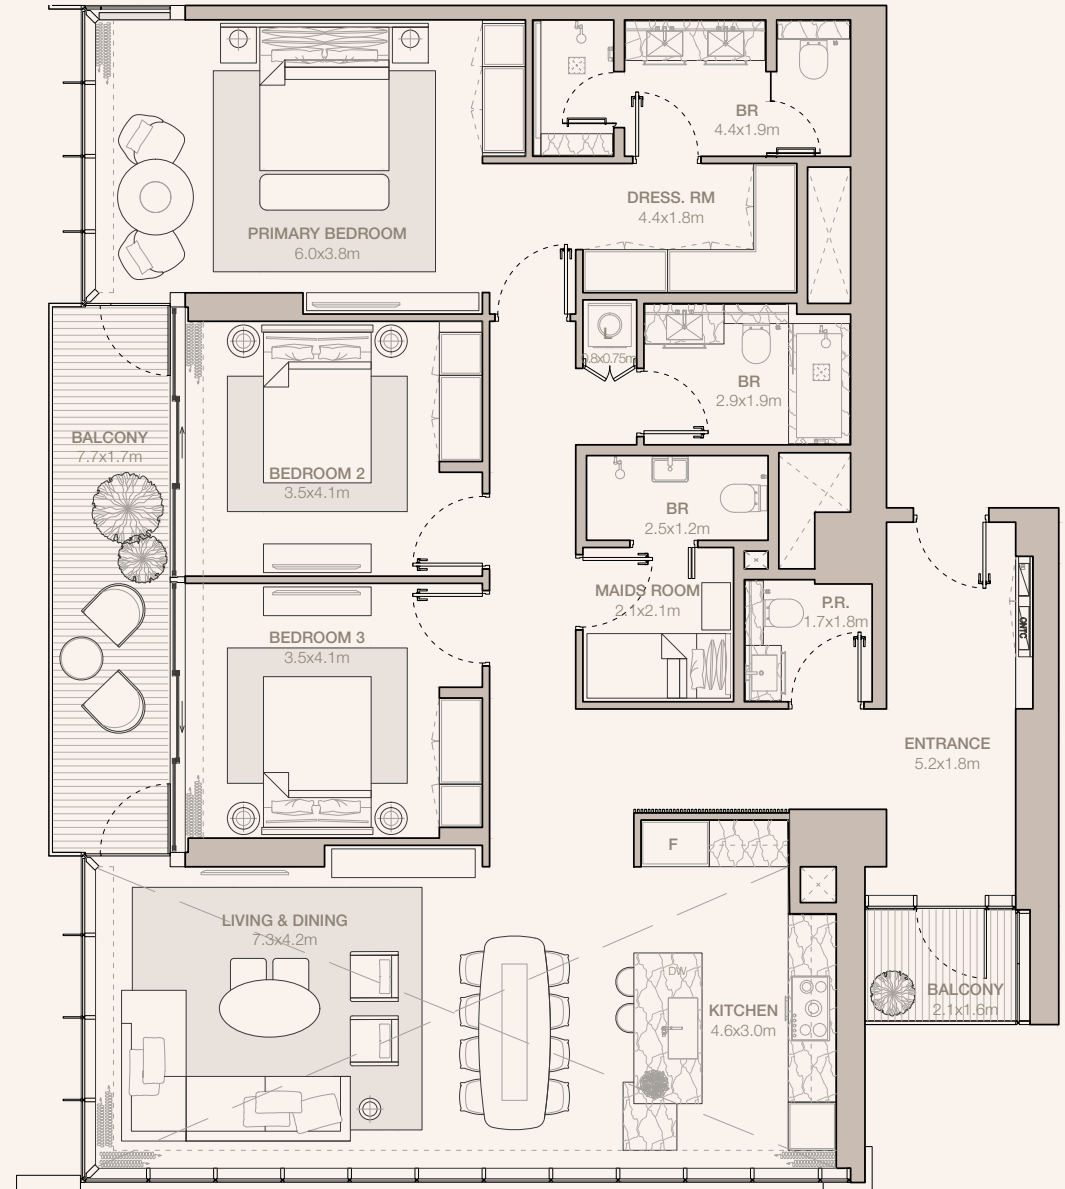

JUMEIRAH

RESIDENCES

EMIRATES TOWERS

3-BEDROOM TYPE C1 (M) (CONTINUED)

TOWER A

UNIT NUMBER
4101, 4301

SUITE AREA
178.56 SQM | 1922.00 SQFT

BALCONY AREA
17.81 SQM | 191.71 SQFT

TOTAL
196.37 SQM | 2113.71 SQFT

Disclaimer: Plans, details and unit orientation included are indicative only and are subject to change by the developer/seller at its sole discretion without notice and/or liability. All images, including features, finishes, furnishings, view and scale are illustrative only. Final areas, orientation, dimensions, layout and materials may differ from those stated.