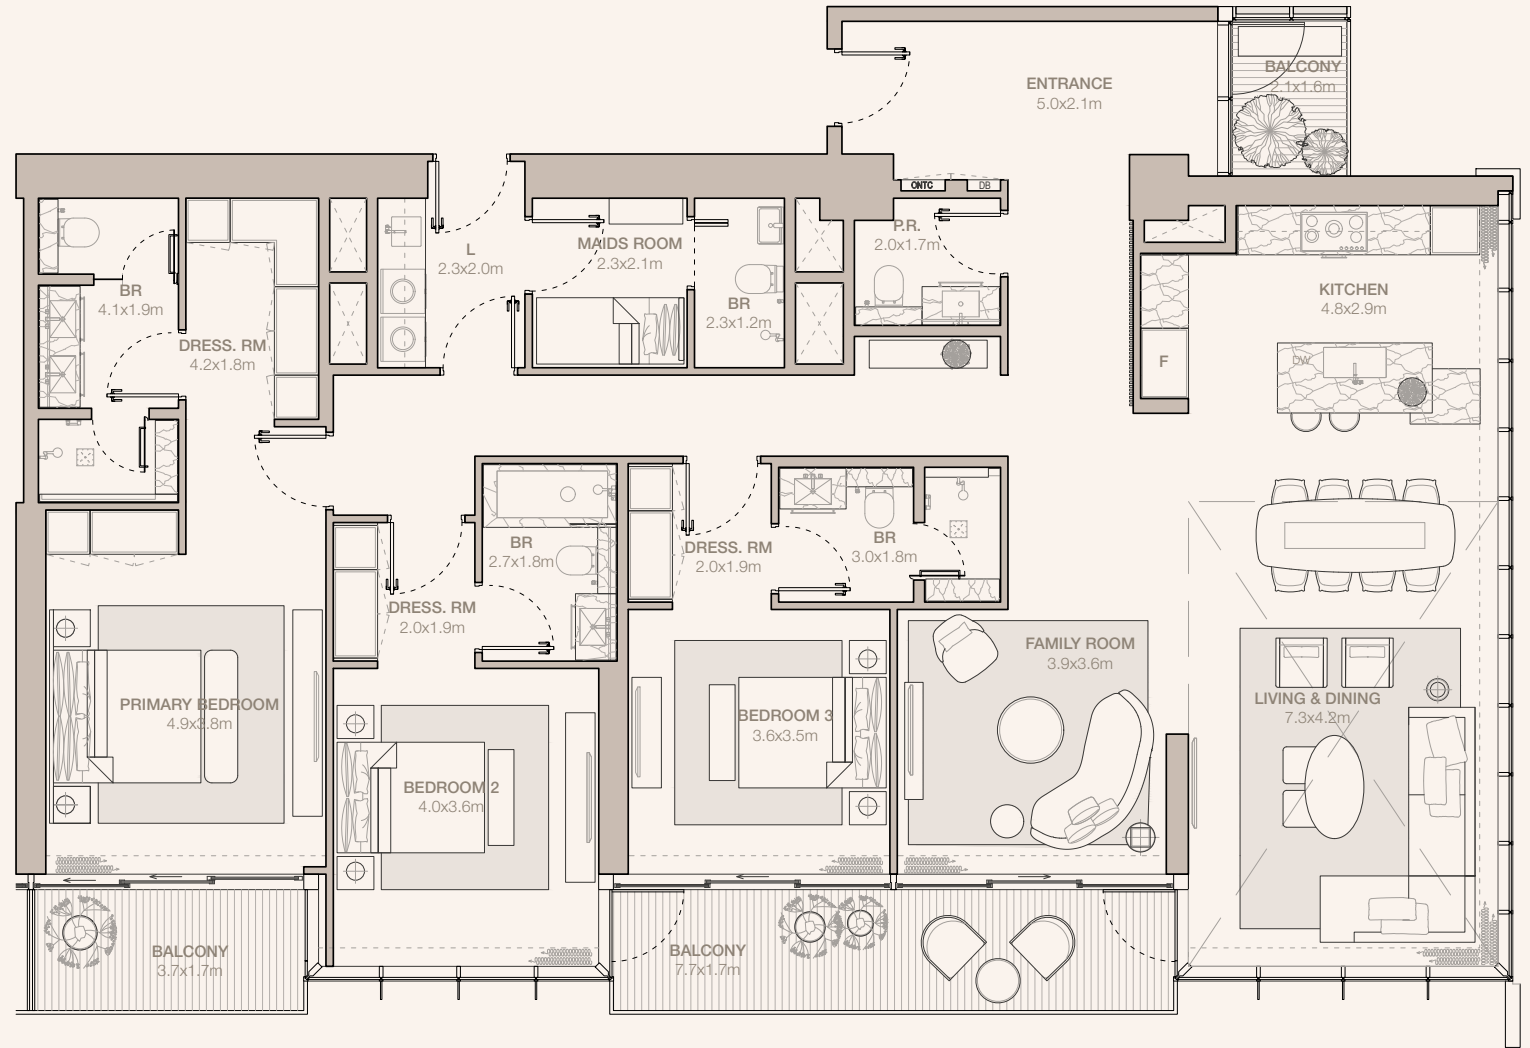

JUMEIRAH

RESIDENCES
EMIRATES TOWERS

3-BEDROOM TYPE C2

TOWER A

UNIT NUMBER
5601

SUITE AREA
213.72 SQM | 2300.46 SQFT

BALCONY AREA
23.84 SQM | 256.61 SQFT

TOTAL
237.56 SQM | 2557.07 SQFT

UNIT NUMBER
5801

SUITE AREA
214.45 SQM | 2308.32 SQFT

BALCONY AREA
23.84 SQM | 256.61 SQFT

TOTAL
238.29 SQM | 2564.93 SQFT

Disclaimer: Plans, details and unit orientation included are indicative only and are subject to change by the developer/seller at its sole discretion without notice and/or liability. All images, including features, finishes, furnishings, view and scale are illustrative only. Final areas, orientation, dimensions, layout and materials may differ from those stated.