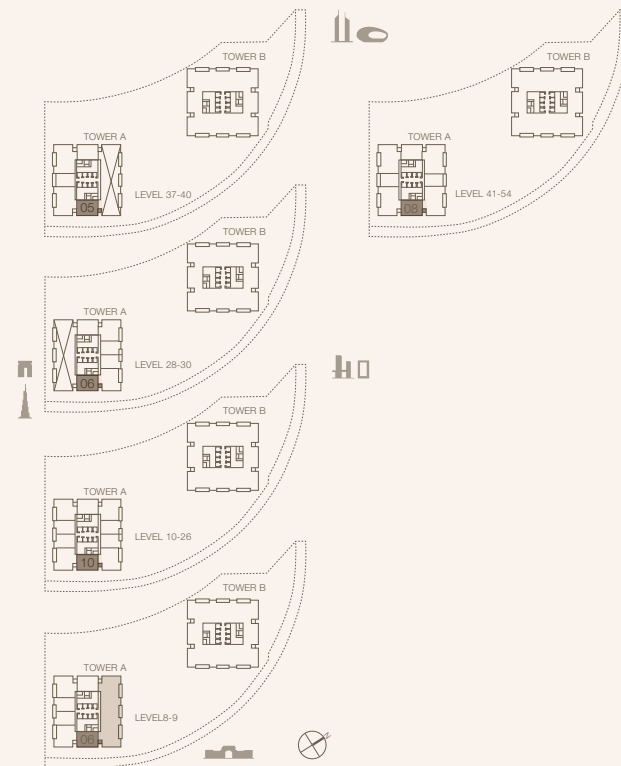

JUMEIRAH

RESIDENCES

EMIRATES TOWERS

2-BEDROOM TYPE B1 (M) (CONTINUED)

TOWER A

UNIT NUMBER
2806, 2906, 3006

SUITE AREA
103.33 SQM | 1112.23 SQFT

BALCONY AREA
4.94 SQM | 53.17 SQFT

TOTAL
108.27 SQM | 1165.41 SQFT

Disclaimer: Plans, details and unit orientation included are indicative only and are subject to change by the developer/seller at its sole discretion without notice and/or liability. All images, including features, finishes, furnishings, view and scale are illustrative only. Final areas, orientation, dimensions, layout and materials may differ from those stated.