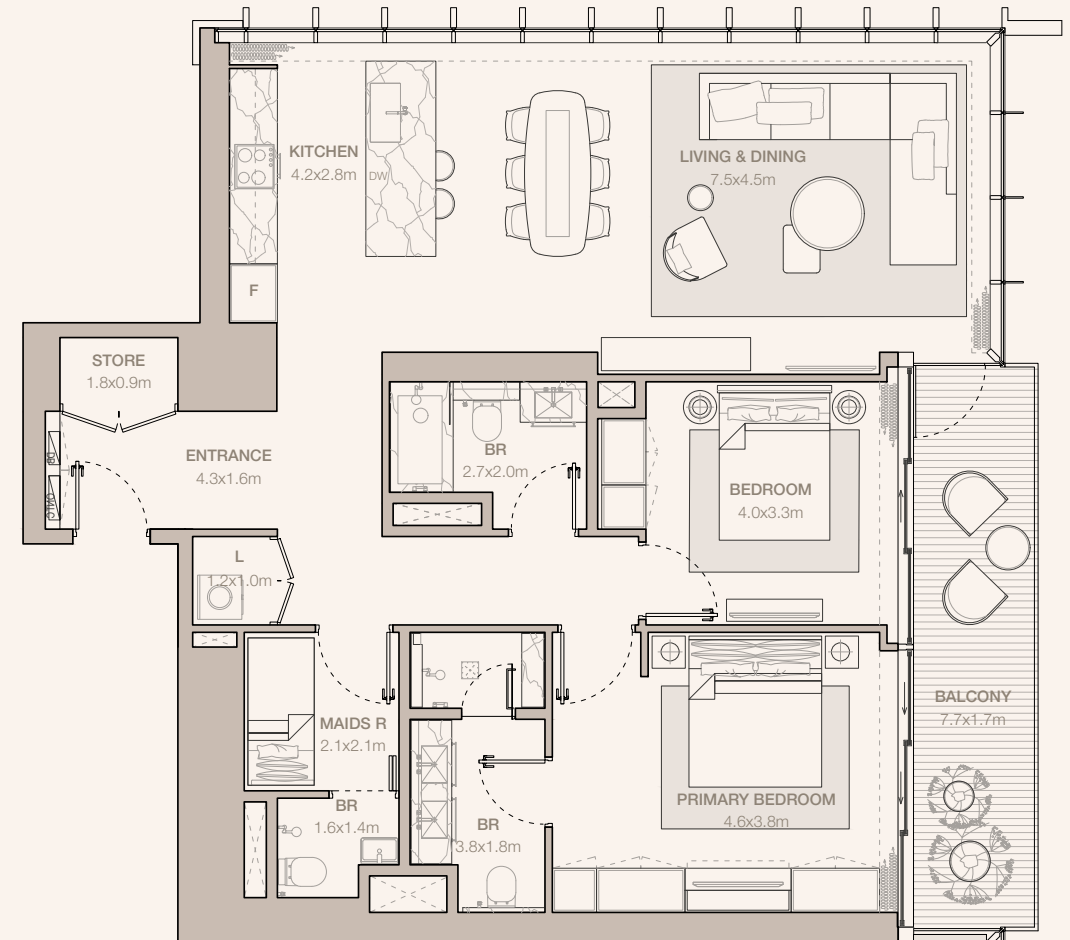

JUMEIRAH

RESIDENCES

EMIRATES TOWERS

2-BEDROOM TYPE B3 - E

TOWER A

UNIT NUMBER
1006

SUITE AREA
124.44 SQM | 1339.46 SQFT

BALCONY AREA
13.43 SQM | 144.56 SQFT

TOTAL
137.87 SQM | 1484.02 SQFT

Disclaimer: Plans, details and unit orientation included are indicative only and are subject to change by the developer/seller at its sole discretion without notice and/or liability. All images, including features, finishes, furnishings, view and scale are illustrative only. Final areas, orientation, dimensions, layout and materials may differ from those stated.