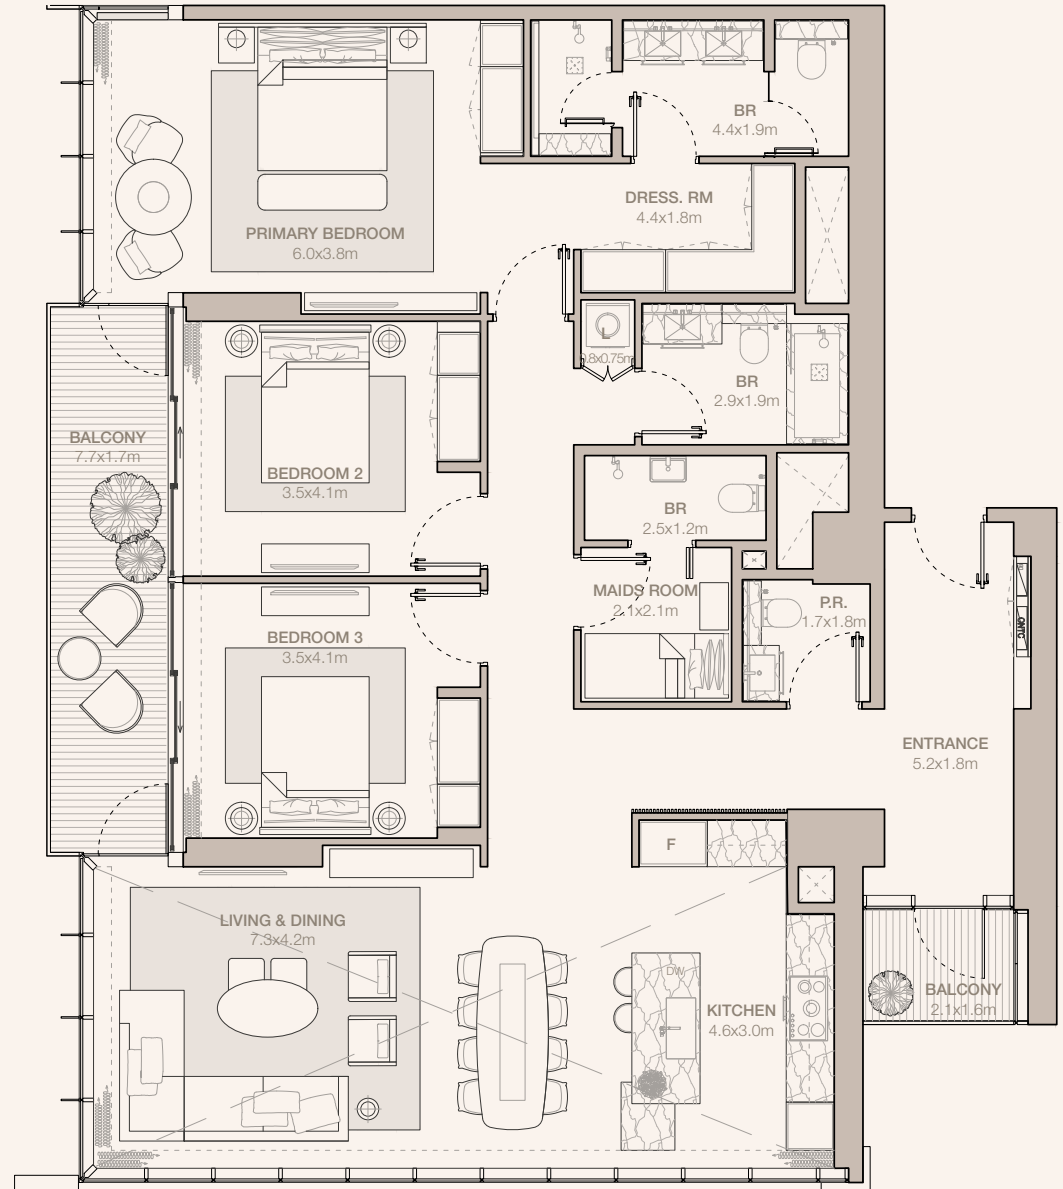

JUMEIRAH

RESIDENCES

EMIRATES TOWERS

3-BEDROOM TYPE C1 (M)

TOWER A

UNIT NUMBER
3901

SUITE AREA
177.55 SQM | 1911.13 SQFT

BALCONY AREA
17.81 SQM | 191.71 SQFT

TOTAL
195.36 SQM | 2102.84 SQFT

UNIT NUMBER
4501, 4701, 4901, 5101, 5301

SUITE AREA
178.55 SQM | 1921.90 SQFT

BALCONY AREA
17.81 SQM | 191.71 SQFT

TOTAL
196.36 SQM | 2113.60 SQFT

UNIT NUMBER
3701

SUITE AREA
178.57 SQM | 1922.11 SQFT

BALCONY AREA
17.81 SQM | 191.71 SQFT

TOTAL
196.38 SQM | 2113.82 SQFT

Disclaimer: Plans, details and unit orientation included are indicative only and are subject to change by the developer/seller at its sole discretion without notice and/or liability. All images, including features, finishes, furnishings, view and scale are illustrative only. Final areas, orientation, dimensions, layout and materials may differ from those stated.