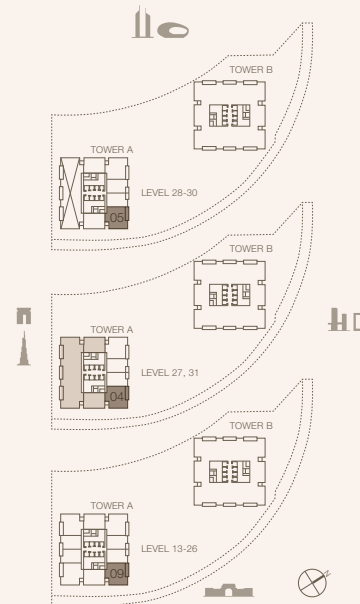

JUMEIRAH

RESIDENCES
EMIRATES TOWERS

2-BEDROOM TYPE B3 (M)

TOWER A

UNIT NUMBER
2805, 2905, 3005

SUITE AREA
124.33 SQM | 1338.28 SQFT

BALCONY AREA
13.44 SQM | 144.67 SQFT

TOTAL
137.77 SQM | 1482.94 SQFT

UNIT NUMBER
1309, 1409, 1509, 1609, 1709, 1809, 1909, 2009, 2109,
2209, 2309, 2409, 2509, 2609, 2704

SUITE AREA
124.43 SQM | 1339.35 SQFT

BALCONY AREA
13.44 SQM | 144.67 SQFT

TOTAL
137.87 SQM | 1484.02 SQFT

UNIT NUMBER
3104

SUITE AREA
124.78 SQM | 1343.12 SQFT

BALCONY AREA
13.44 SQM | 144.67 SQFT

TOTAL
138.22 SQM | 1487.79 SQFT

Disclaimer: Plans, details and unit orientation included are indicative only and are subject to change by the developer/seller at its sole discretion without notice and/or liability. All images, including features, finishes, furnishings, view and scale are illustrative only. Final areas, orientation, dimensions, layout and materials may differ from those stated.