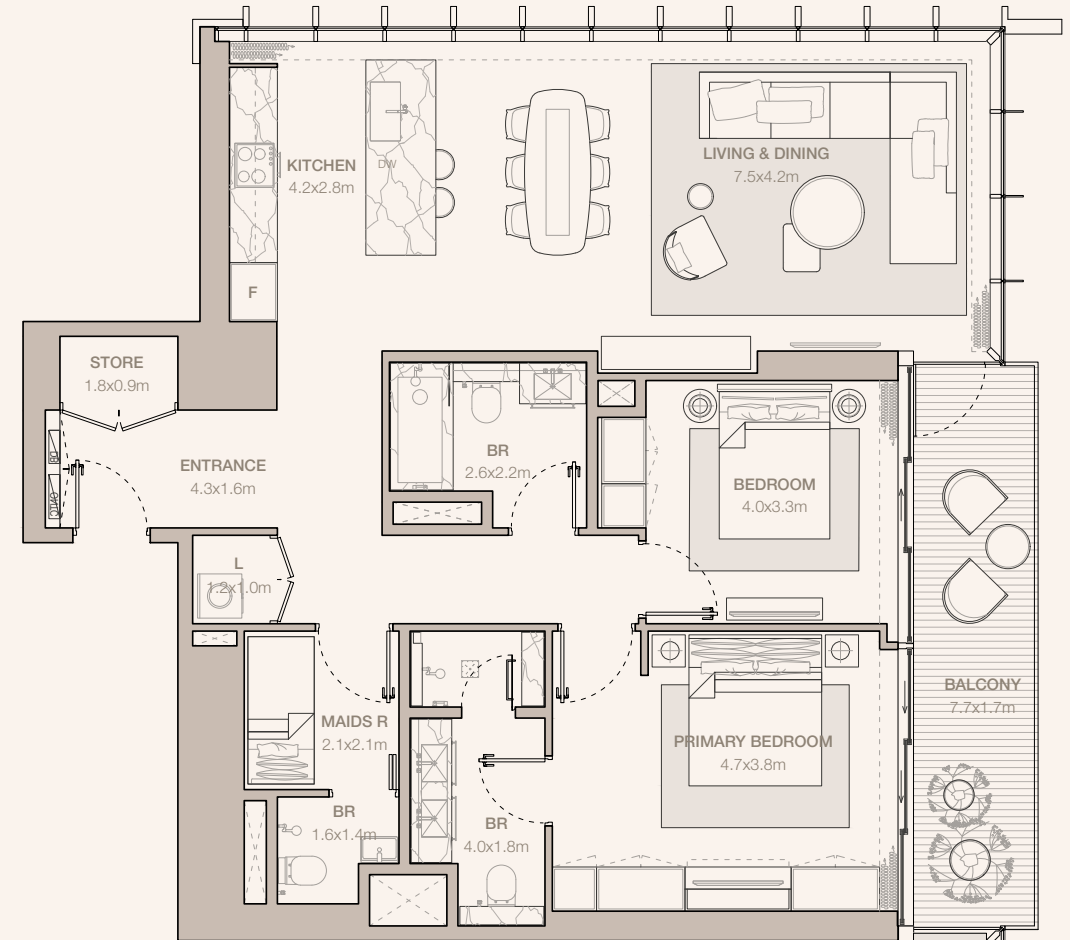

JUMEIRAH

RESIDENCES

EMIRATES TOWERS

2-BEDROOM TYPE B3 (CONTINUED)

TOWER A

UNIT NUMBER
3101

SUITE AREA
124.78 SQM | 1343.12 SQFT

BALCONY AREA
13.43 SQM | 144.56 SQFT

TOTAL
138.21 SQM | 1487.68 SQFT

Disclaimer: Plans, details and unit orientation included are indicative only and are subject to change by the developer/seller at its sole discretion without notice and/or liability. All images, including features, finishes, furnishings, view and scale are illustrative only. Final areas, orientation, dimensions, layout and materials may differ from those stated.