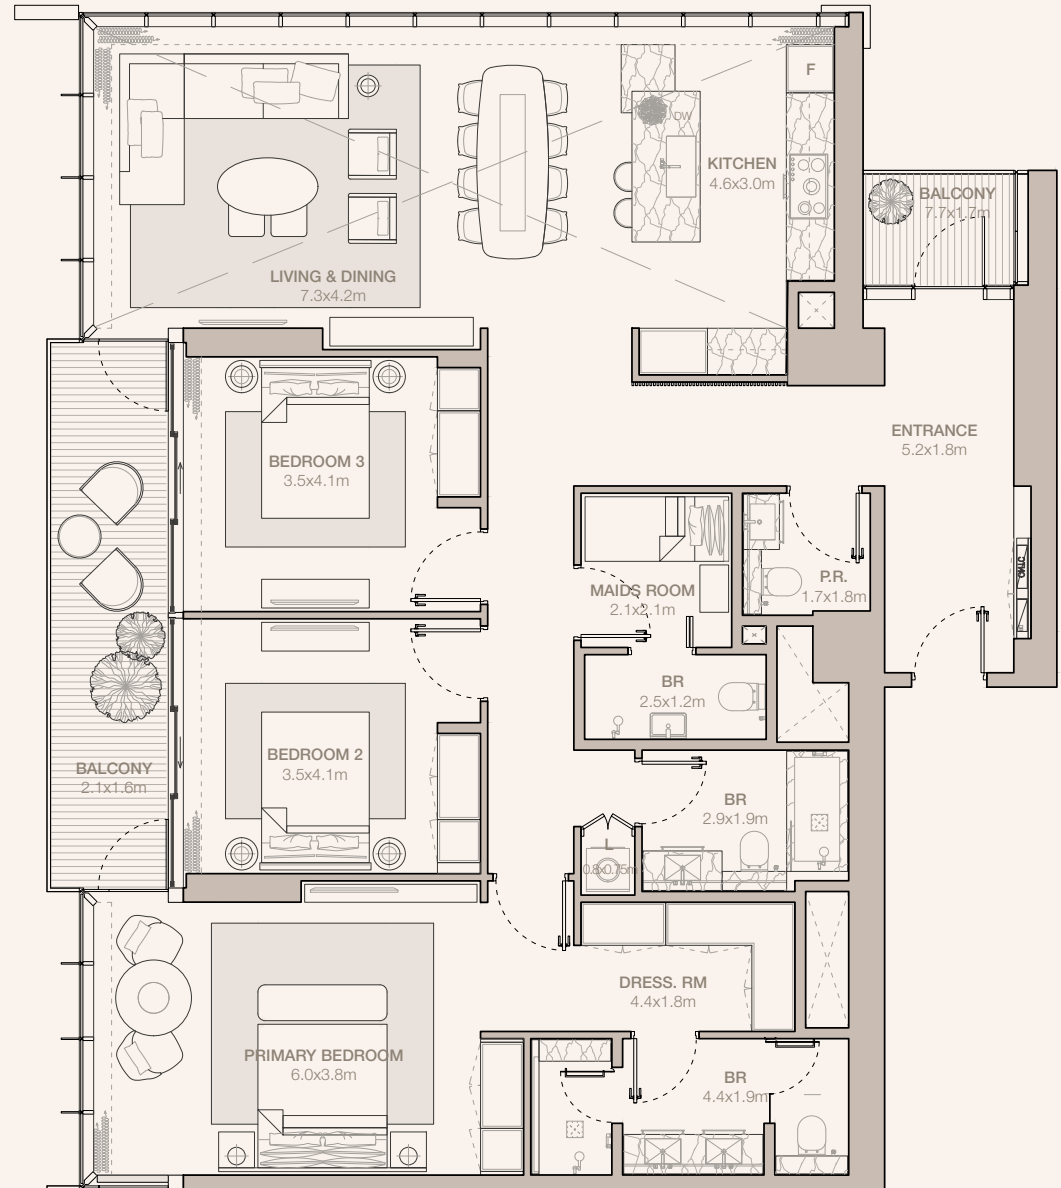

JUMEIRAH

RESIDENCES

EMIRATES TOWERS

3-BEDROOM TYPE C1

TOWER A

UNIT NUMBER
3903

SUITE AREA
177.55 SQM | 1911.13 SQFT

BALCONY AREA
17.81 SQM | 191.71 SQFT

TOTAL
195.36 SQM | 2102.84 SQFT

UNIT NUMBER
3703, 4303, 4503, 4703, 4903, 5103, 5303

SUITE AREA
178.57 SQM | 1922.11 SQFT

BALCONY AREA
17.81 SQM | 191.71 SQFT

TOTAL
196.38 SQM | 2113.82 SQFT

UNIT NUMBER
4103

SUITE AREA
178.58 SQM | 1922.22 SQFT

BALCONY AREA
17.81 SQM | 191.71 SQFT

TOTAL
196.39 SQM | 2113.92 SQFT

Disclaimer: Plans, details and unit orientation included are indicative only and are subject to change by the developer/seller at its sole discretion without notice and/or liability. All images, including features, finishes, furnishings, view and scale are illustrative only. Final areas, orientation, dimensions, layout and materials may differ from those stated.