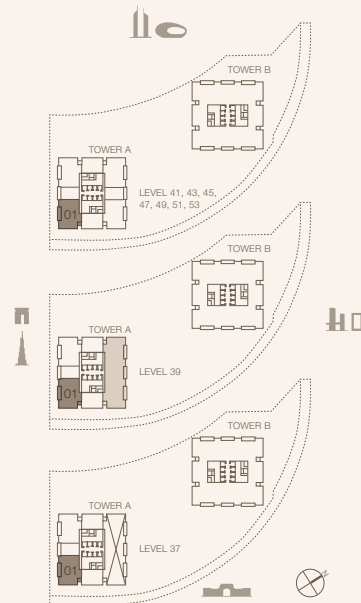

JUMEIRAH

RESIDENCES

EMIRATES TOWERS

3-BEDROOM TYPE C1 (M)

TOWER A

UNIT NUMBER
3901

SUITE AREA
177.55 SQM | 1911.13 SQFT

BALCONY AREA
17.81 SQM | 191.71 SQFT

TOTAL
195.36 SQM | 2102.84 SQFT

UNIT NUMBER
4501, 4701, 4901, 5101, 5301

SUITE AREA
178.55 SQM | 1921.90 SQFT

BALCONY AREA
17.81 SQM | 191.71 SQFT

TOTAL
196.36 SQM | 2113.60 SQFT

UNIT NUMBER
3701

SUITE AREA
178.57 SQM | 1922.11 SQFT

BALCONY AREA
17.81 SQM | 191.71 SQFT

TOTAL
196.38 SQM | 2113.82 SQFT

Disclaimer: Plans, details and unit orientation included are indicative only and are subject to change by the developer/seller at its sole discretion without notice and/or liability. All images, including features, finishes, furnishings, view and scale are illustrative only. Final areas, orientation, dimensions, layout and materials may differ from those stated.