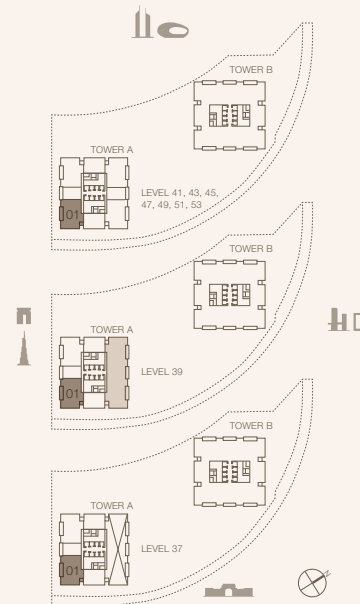

JUMEIRAH

RESIDENCES

EMIRATES TOWERS

3-BEDROOM TYPE C1 (M) (CONTINUED)

TOWER A

UNIT NUMBER
4101, 4301

SUITE AREA
178.56 SQM | 1922.00 SQFT

BALCONY AREA
17.81 SQM | 191.71 SQFT

TOTAL
196.37 SQM | 2113.71 SQFT

Disclaimer: Plans, details and unit orientation included are indicative only and are subject to change by the developer/seller at its sole discretion without notice and/or liability. All images, including features, finishes, furnishings, view and scale are illustrative only. Final areas, orientation, dimensions, layout and materials may differ from those stated.