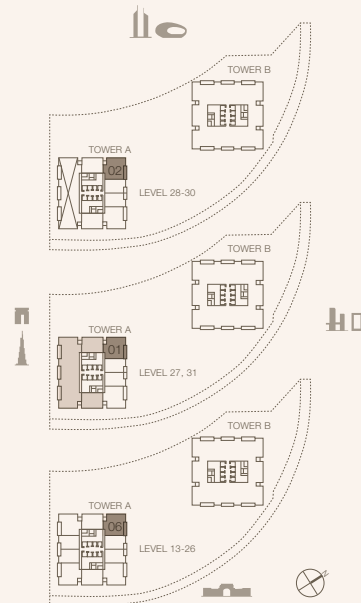

JUMEIRAH

RESIDENCES
EMIRATES TOWERS

2-BEDROOM TYPE B3

TOWER A

UNIT NUMBER
2802, 2902, 3002

SUITE AREA
124.34 SQM | 1338.38 SQFT

BALCONY AREA
13.43 SQM | 144.56 SQFT

TOTAL
137.77 SQM | 1482.94 SQFT

UNIT NUMBER
2701

SUITE AREA
124.43 SQM | 1339.35 SQFT

BALCONY AREA
13.43 SQM | 144.56 SQFT

TOTAL
137.86 SQM | 1483.91 SQFT

UNIT NUMBER
1306, 1406, 1506, 1606, 1706, 1806, 1906, 2006, 2106,
2206, 2306, 2406, 2506, 2606

SUITE AREA
124.44 SQM | 1339.46 SQFT

BALCONY AREA
13.43 SQM | 144.56 SQFT

TOTAL
137.87 SQM | 1484.02 SQFT

Disclaimer: Plans, details and unit orientation included are indicative only and are subject to change by the developer/seller at its sole discretion without notice and/or liability. All images, including features, finishes, furnishings, view and scale are illustrative only. Final areas, orientation, dimensions, layout and materials may differ from those stated.