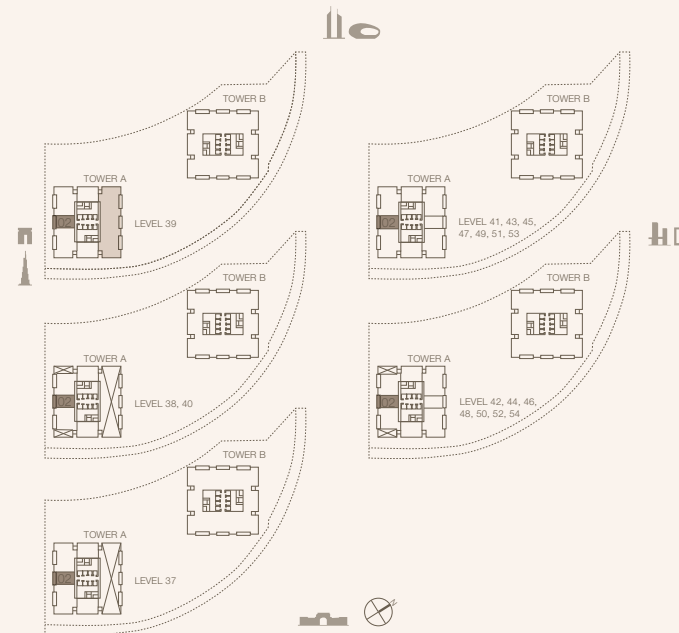

JUMEIRAH

RESIDENCES

EMIRATES TOWERS

1-BEDROOM TYPE A1A

TOWER A

UNIT NUMBER

3702, 3802, 3902, 4002, 4102, 4202, 4302, 4402, 4502,
4602, 4702, 4802, 4902, 5002, 5102, 5202, 5302, 5402

SUITE AREA

68.53 SQM | 737.65 SQFT

BALCONY AREA

13.21 SQM | 142.19 SQFT

TOTAL

81.74 SQM | 879.84 SQFT

Disclaimer: Plans, details and unit orientation included are indicative only and are subject to change by the developer/seller at its sole discretion without notice and/or liability. All images, including features, finishes, furnishings, view and scale are illustrative only. Final areas, orientation, dimensions, layout and materials may differ from those stated.