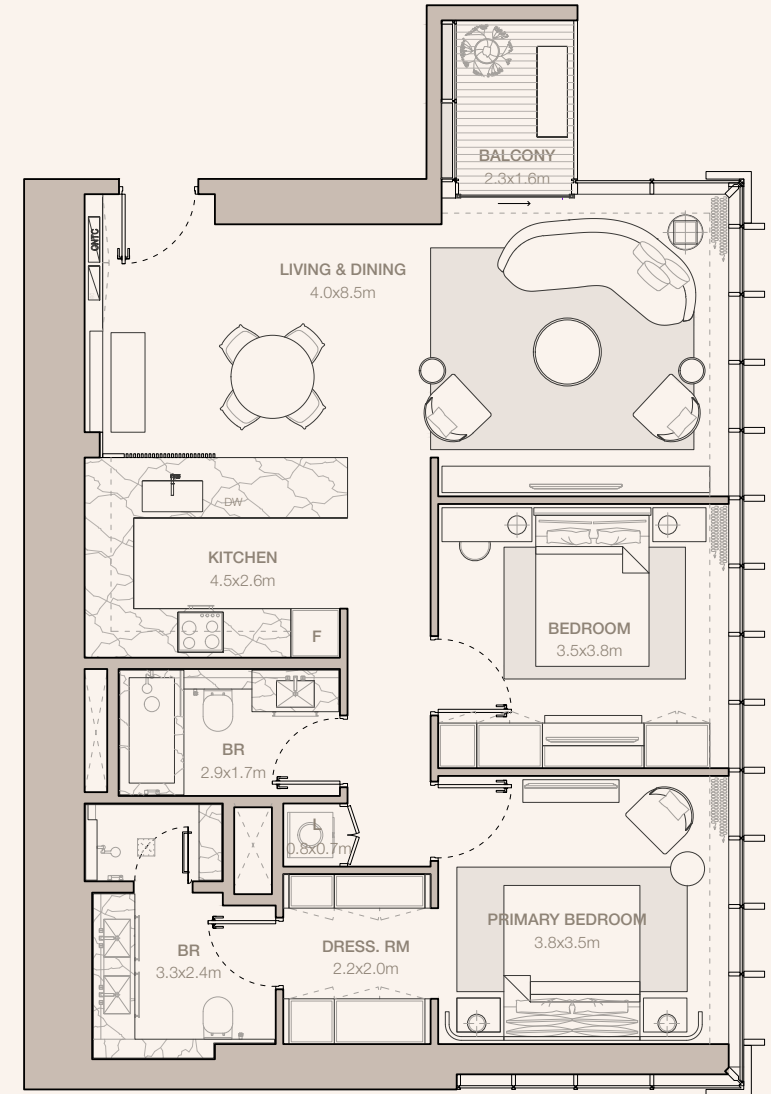

JUMEIRAH

RESIDENCES

EMIRATES TOWERS

2-BEDROOM TYPE B1 (M)

TOWER A

UNIT NUMBER
3705, 3805, 3905, 4005

SUITE AREA
103.31 SQM | 1112.02 SQFT

BALCONY AREA
4.53 SQM | 48.76 SQFT

TOTAL
107.84 SQM | 1160.78 SQFT

UNIT NUMBER
806, 906, 1010, 1110, 1210, 1310, 1410, 1510, 1610, 1710,
1810, 1910, 2010, 2110, 2210, 2310, 2410, 2510, 2610

SUITE AREA
103.33 SQM | 1112.23 SQFT

BALCONY AREA
4.89 SQM | 52.64 SQFT

TOTAL
108.22 SQM | 1164.87 SQFT

UNIT NUMBER
4108, 4208, 4308, 4408, 4508, 4608, 4708, 4808, 4908,
5008, 5108, 5208, 5308, 5408

SUITE AREA
103.31 SQM | 1112.02 SQFT

BALCONY AREA
4.91 SQM | 52.85 SQFT

TOTAL
108.22 SQM | 1164.87 SQFT

Disclaimer: Plans, details and unit orientation included are indicative only and are subject to change by the developer/seller at its sole discretion without notice and/or liability. All images, including features, finishes, furnishings, view and scale are illustrative only. Final areas, orientation, dimensions, layout and materials may differ from those stated.