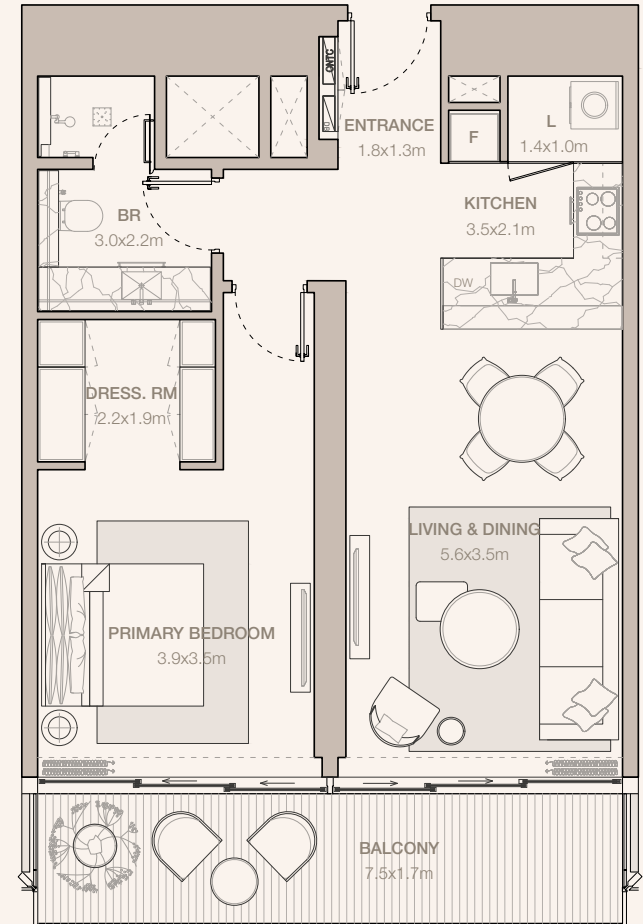

JUMEIRAH

RESIDENCES

EMIRATES TOWERS

1-BEDROOM TYPE A1 - N1

TOWER A

UNIT NUMBER
4106

SUITE AREA
67.21 SQM | 723.44 SQFT

BALCONY AREA
13.21 SQM | 142.19 SQFT

TOTAL
80.42 SQM | 865.63 SQFT

Disclaimer: Plans, details and unit orientation included are indicative only and are subject to change by the developer/seller at its sole discretion without notice and/or liability. All images, including features, finishes, furnishings, view and scale are illustrative only. Final areas, orientation, dimensions, layout and materials may differ from those stated.