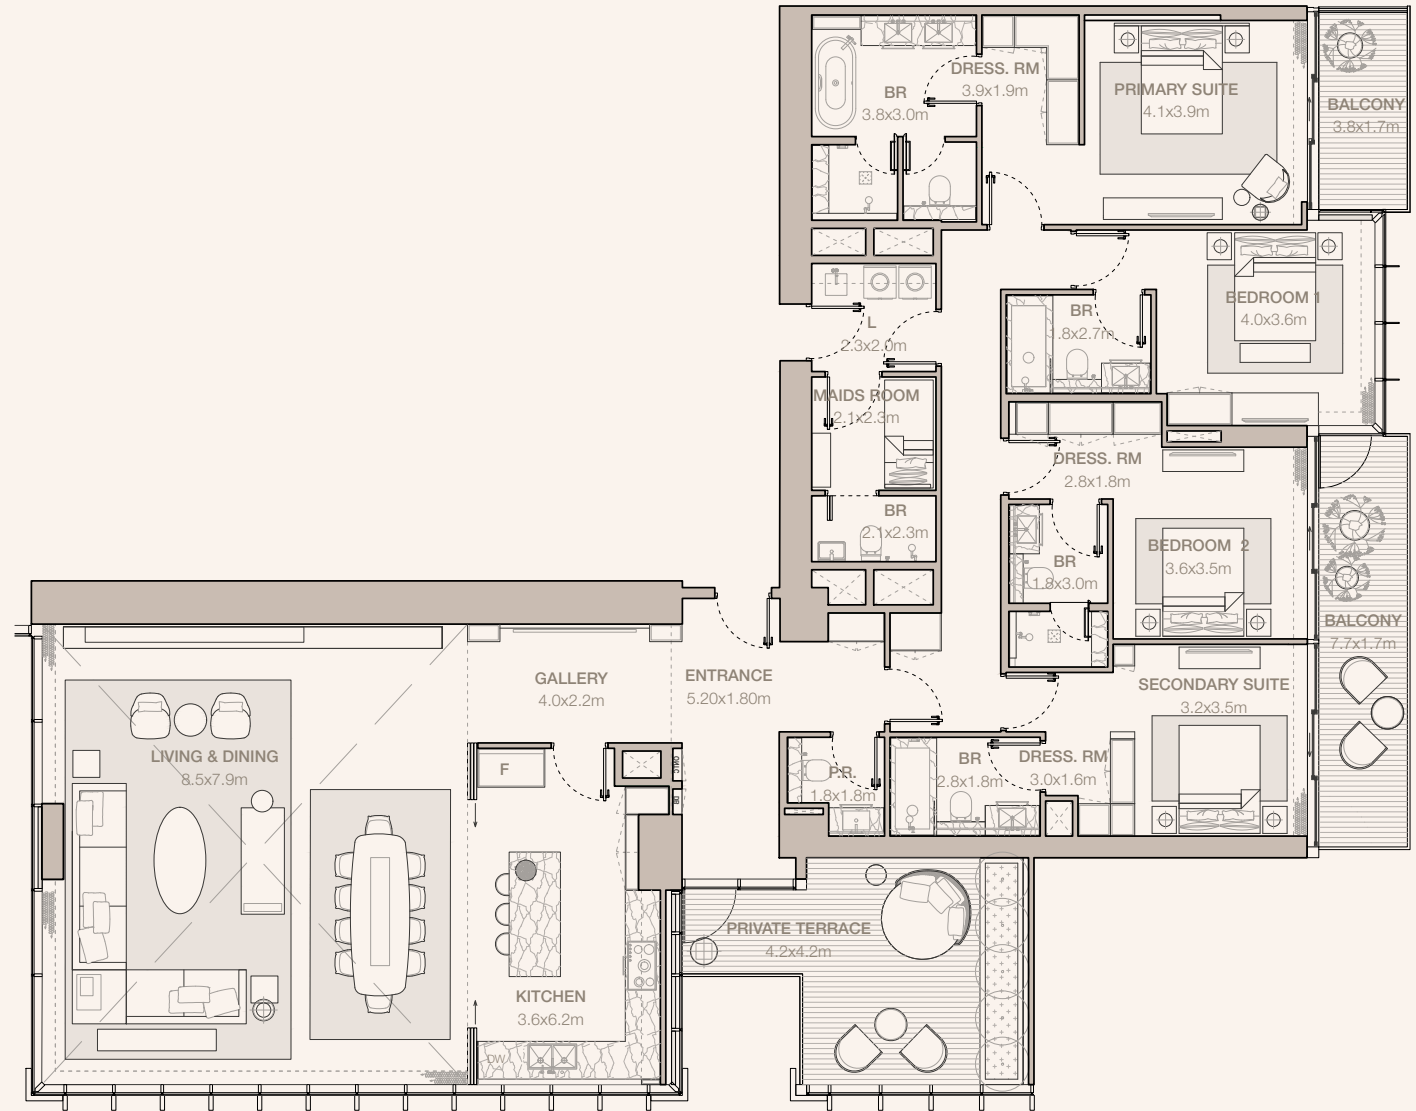

JUMEIRAH

RESIDENCES
EMIRATES TOWERS

4-BEDROOM TYPE D2 (M)

TOWER A

UNIT NUMBER
5702

SUITE AREA
278.67 SQM | 2999.58 SQFT

BALCONY AREA
43.48 SQM | 468.01 SQFT

TOTAL
322.15 SQM | 3467.59 SQFT