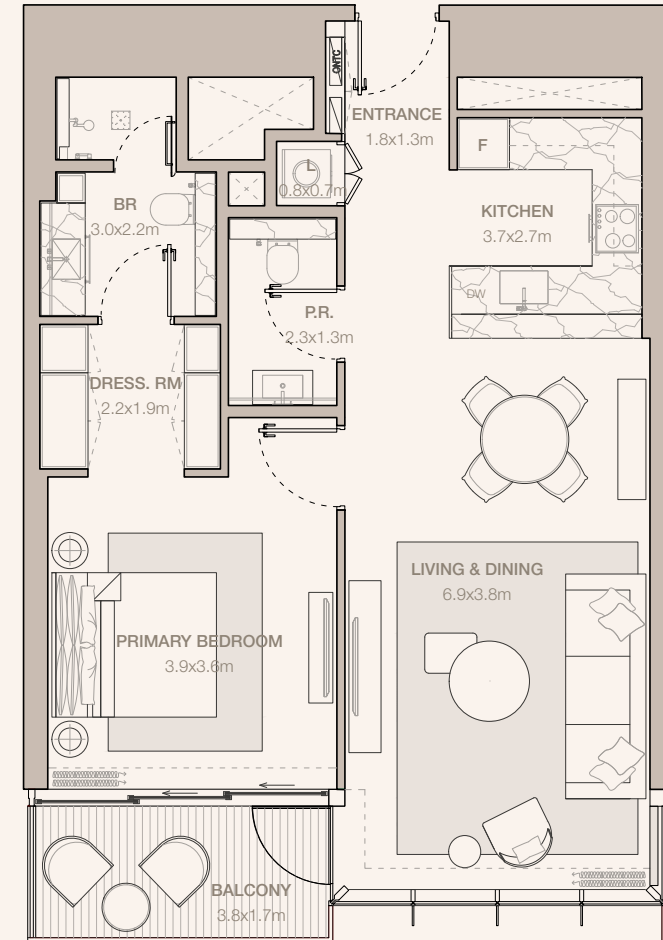

JUMEIRAH

RESIDENCES

EMIRATES TOWERS

1-BEDROOM TYPE A2

TOWER A

UNIT NUMBER

1007, 1307, 1407, 1507, 1607, 1707, 1807, 1907, 2007, 2107,
2207, 2307, 2407, 2507, 2607, 2702, 2803, 2903, 3003,
3102, 3202, 3305

SUITE AREA

74.45 SQM | 801.37 SQFT

BALCONY AREA

6.6 SQM | 71.04 SQFT

TOTAL

81.05 SQM | 872.41 SQFT

Disclaimer: Plans, details and unit orientation included are indicative only and are subject to change by the developer/seller at its sole discretion without notice and/or liability. All images, including features, finishes, furnishings, view and scale are illustrative only. Final areas, orientation, dimensions, layout and materials may differ from those stated.