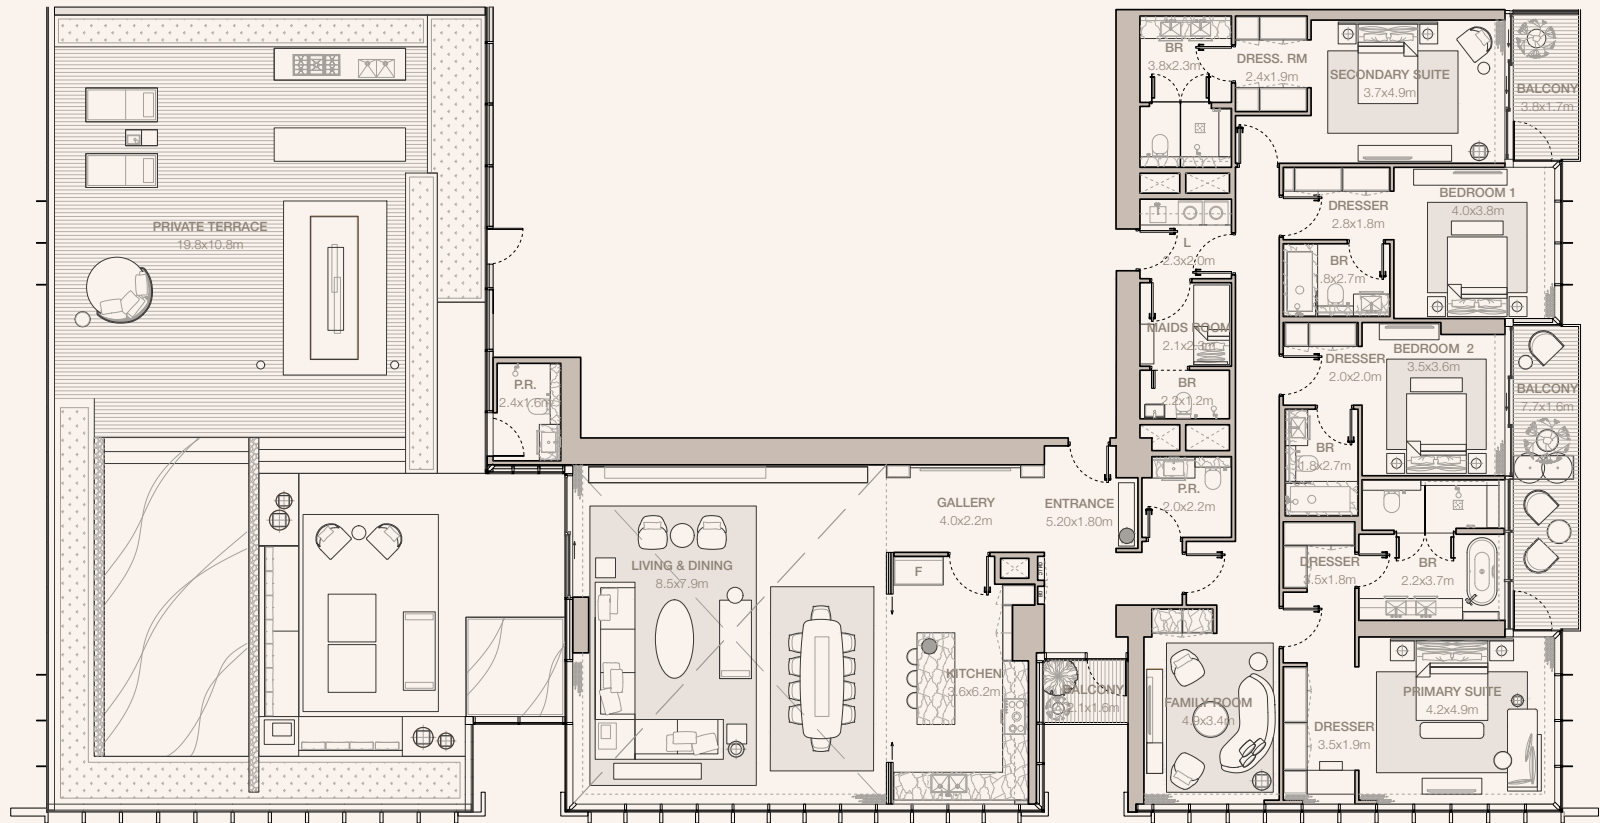

JUMEIRAH

RESIDENCES

EMIRATES TOWERS

4-BEDROOM TYPE D1 (M)

TOWER A

UNIT NUMBER
5502

SUITE AREA
333.53 SQM | 3590.09 SQFT

BALCONY AREA
258.2 SQM | 2779.24 SQFT

TOTAL
591.73 SQM | 6369.33 SQFT

Disclaimer: Plans, details and unit orientation included are indicative only and are subject to change by the developer/seller at its sole discretion without notice and/or liability. All images, including features, finishes, furnishings, view and scale are illustrative only. Final areas, orientation, dimensions, layout and materials may differ from those stated.