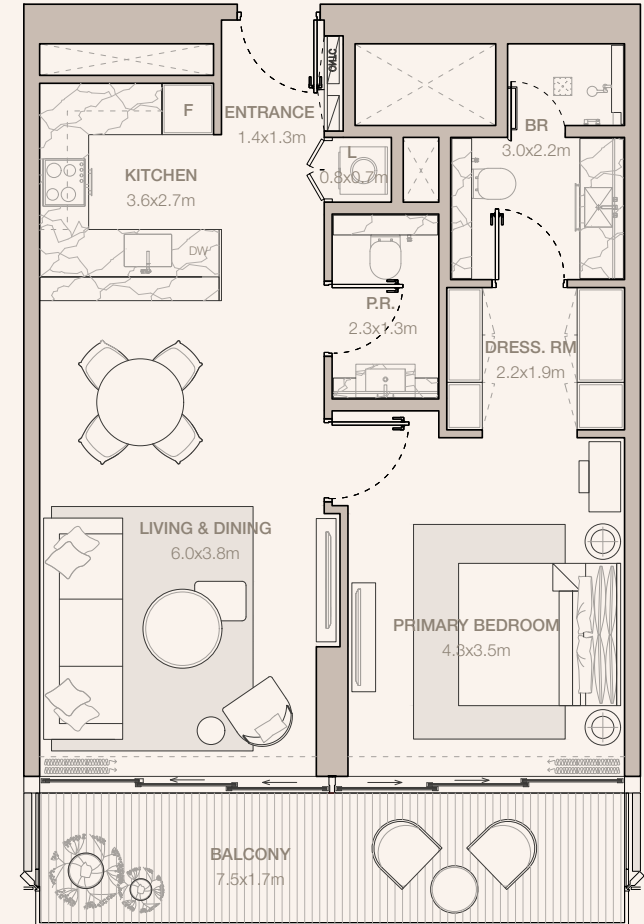

JUMEIRAH

RESIDENCES

EMIRATES TOWERS

1-BEDROOM TYPE A1A

TOWER A

UNIT NUMBER

3702, 3802, 3902, 4002, 4102, 4202, 4302, 4402, 4502,
4602, 4702, 4802, 4902, 5002, 5102, 5202, 5302, 5402

SUITE AREA

68.53 SQM | 737.65 SQFT

BALCONY AREA

13.21 SQM | 142.19 SQFT

TOTAL

81.74 SQM | 879.84 SQFT

Disclaimer: Plans, details and unit orientation included are indicative only and are subject to change by the developer/seller at its sole discretion without notice and/or liability. All images, including features, finishes, furnishings, view and scale are illustrative only. Final areas, orientation, dimensions, layout and materials may differ from those stated.