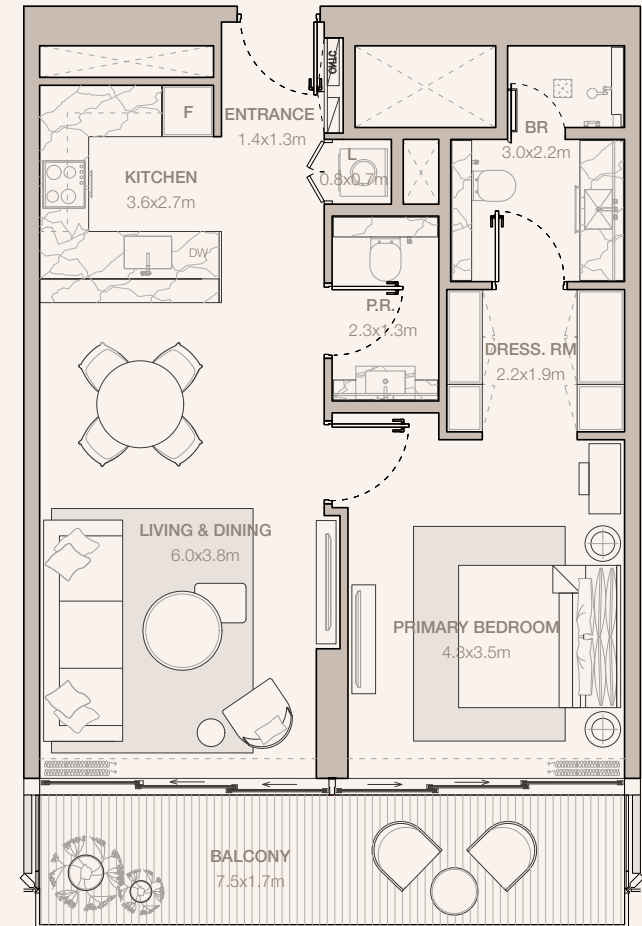

JUMEIRAH

RESIDENCES

EMIRATES TOWERS

1-BEDROOM TYPE A1A

TOWER A

UNIT NUMBER

3702, 3802, 3902, 4002, 4102, 4202, 4302, 4402, 4502,
4602, 4702, 4802, 4902, 5002, 5102, 5202, 5302, 5402

SUITE AREA

68.53 SQM | 737.65 SQFT

BALCONY AREA

13.21 SQM | 142.19 SQFT

TOTAL

81.74 SQM | 879.84 SQFT

Disclaimer: Plans, details and unit orientation included are indicative only and are subject to change by the developer/seller at its sole discretion without notice and/or liability. All images, including features, finishes, furnishings, view and scale are illustrative only. Final areas, orientation, dimensions, layout and materials may differ from those stated.