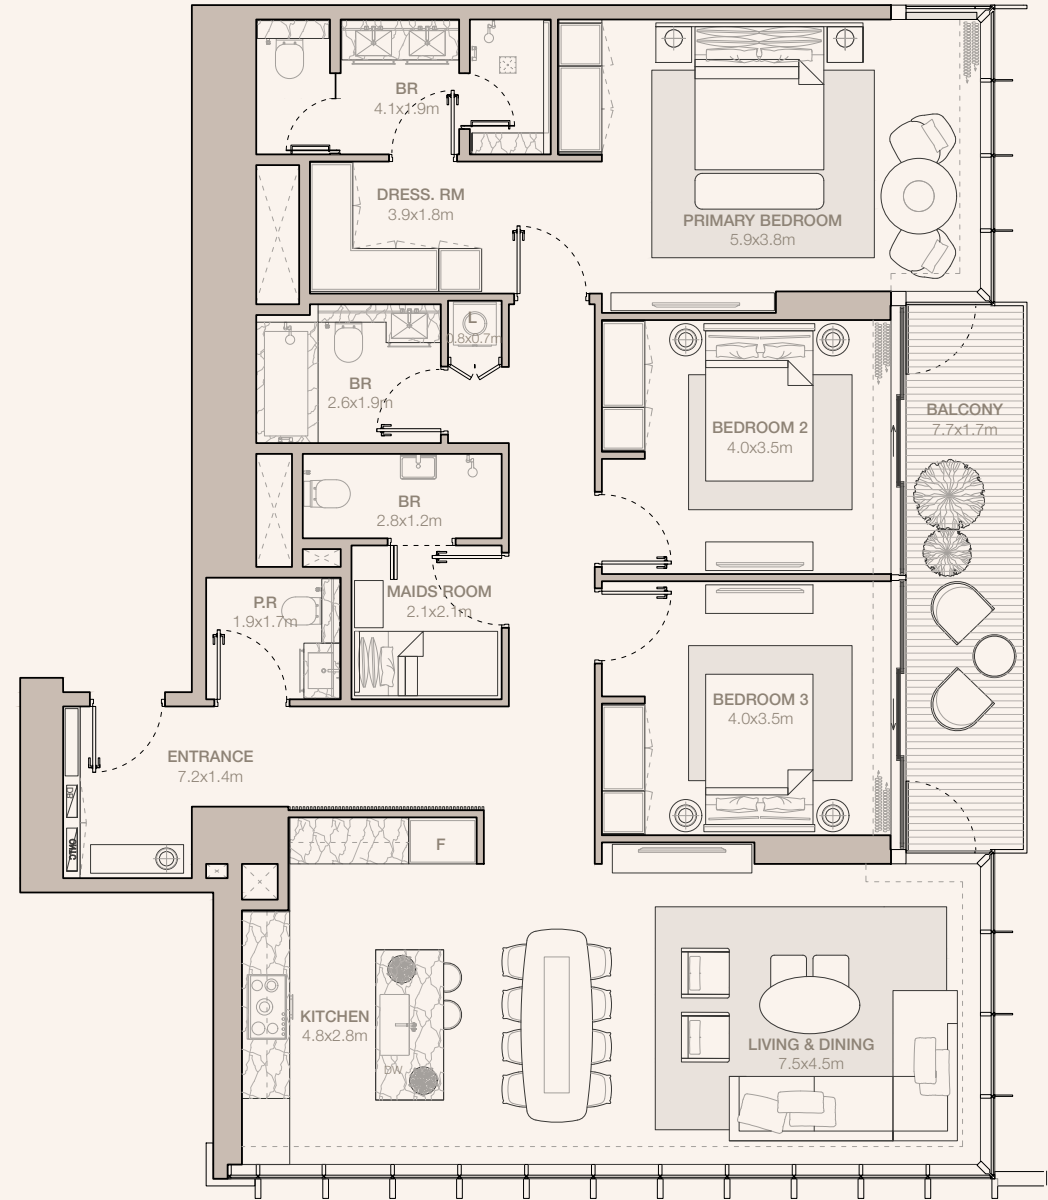

JUMEIRAH

RESIDENCES

EMIRATES TOWERS

3-BEDROOM TYPE C1A (M)

TOWER A

UNIT NUMBER
4307, 4507, 4707, 4907, 5107, 5307

SUITE AREA
165.62 SQM | 1782.72 SQFT

BALCONY AREA
13.3 SQM | 143.16 SQFT

TOTAL
178.92 SQM | 1925.88 SQFT

UNIT NUMBER
4407, 4607, 4807, 5007, 5207, 5407

SUITE AREA
165.65 SQM | 1783.04 SQFT

BALCONY AREA
13.3 SQM | 143.16 SQFT

TOTAL
178.95 SQM | 1926.20 SQFT

Disclaimer: Plans, details and unit orientation included are indicative only and are subject to change by the developer/seller at its sole discretion without notice and/or liability. All images, including features, finishes, furnishings, view and scale are illustrative only. Final areas, orientation, dimensions, layout and materials may differ from those stated.