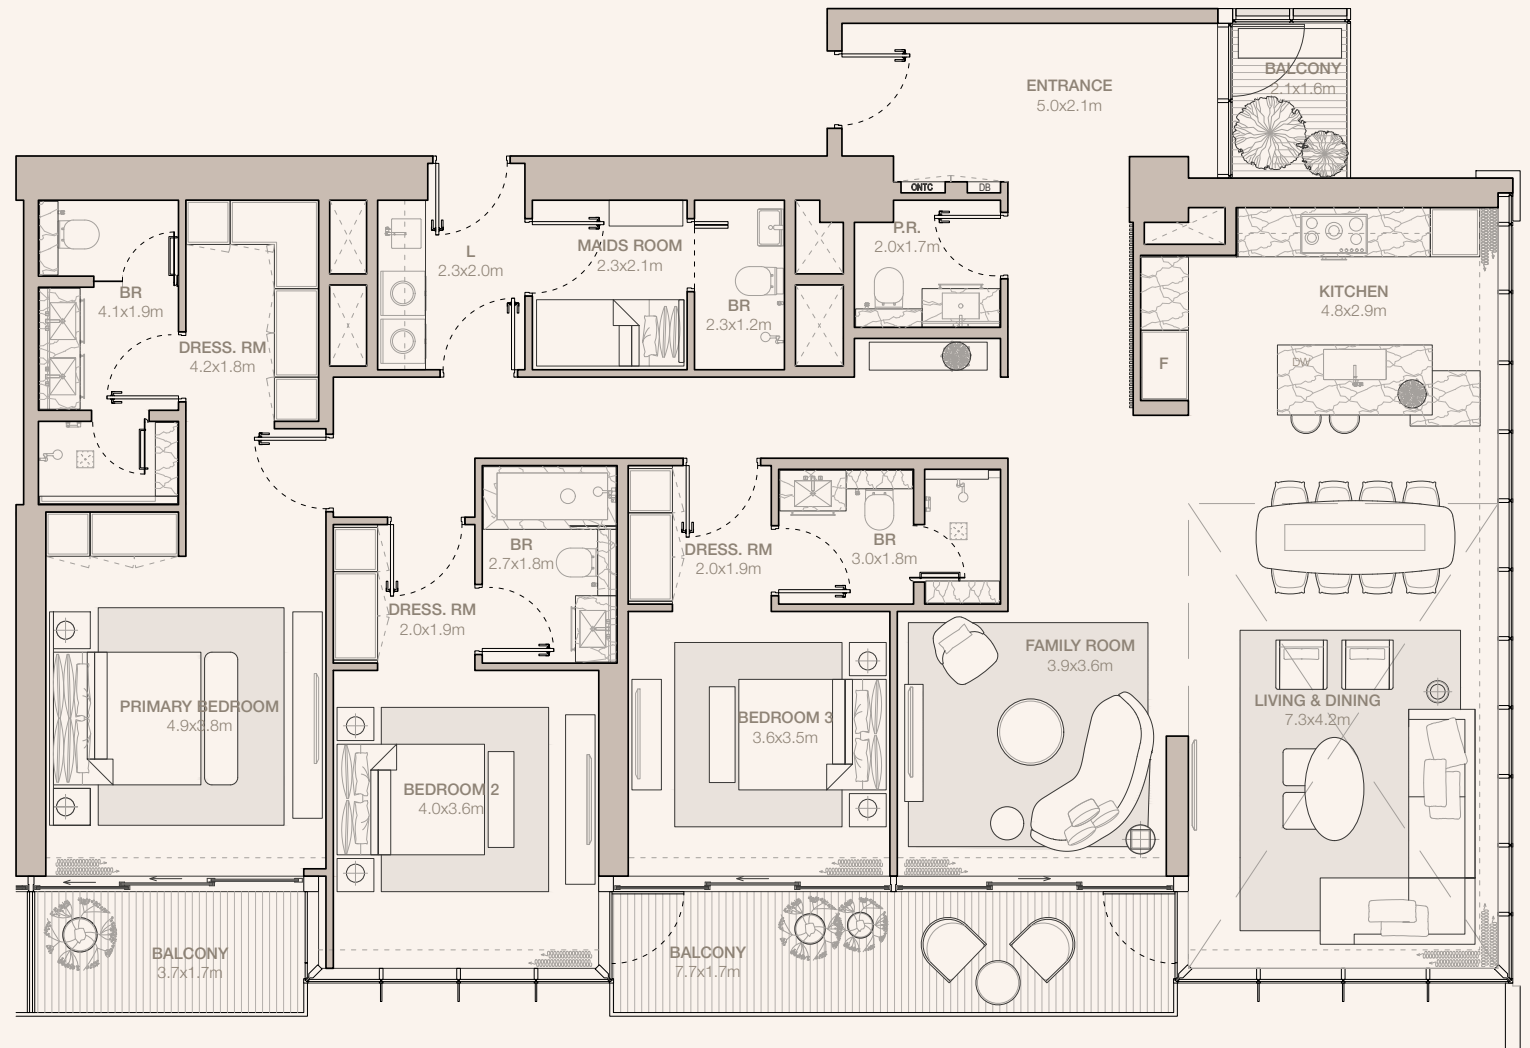

JUMEIRAH

RESIDENCES
EMIRATES TOWERS

3-BEDROOM TYPE C2

TOWER A

UNIT NUMBER
5601

SUITE AREA
213.72 SQM | 2300.46 SQFT

BALCONY AREA
23.84 SQM | 256.61 SQFT

TOTAL
237.56 SQM | 2557.07 SQFT

UNIT NUMBER
5801

SUITE AREA
214.45 SQM | 2308.32 SQFT

BALCONY AREA
23.84 SQM | 256.61 SQFT

TOTAL
238.29 SQM | 2564.93 SQFT

Disclaimer: Plans, details and unit orientation included are indicative only and are subject to change by the developer/seller at its sole discretion without notice and/or liability. All images, including features, finishes, furnishings, view and scale are illustrative only. Final areas, orientation, dimensions, layout and materials may differ from those stated.