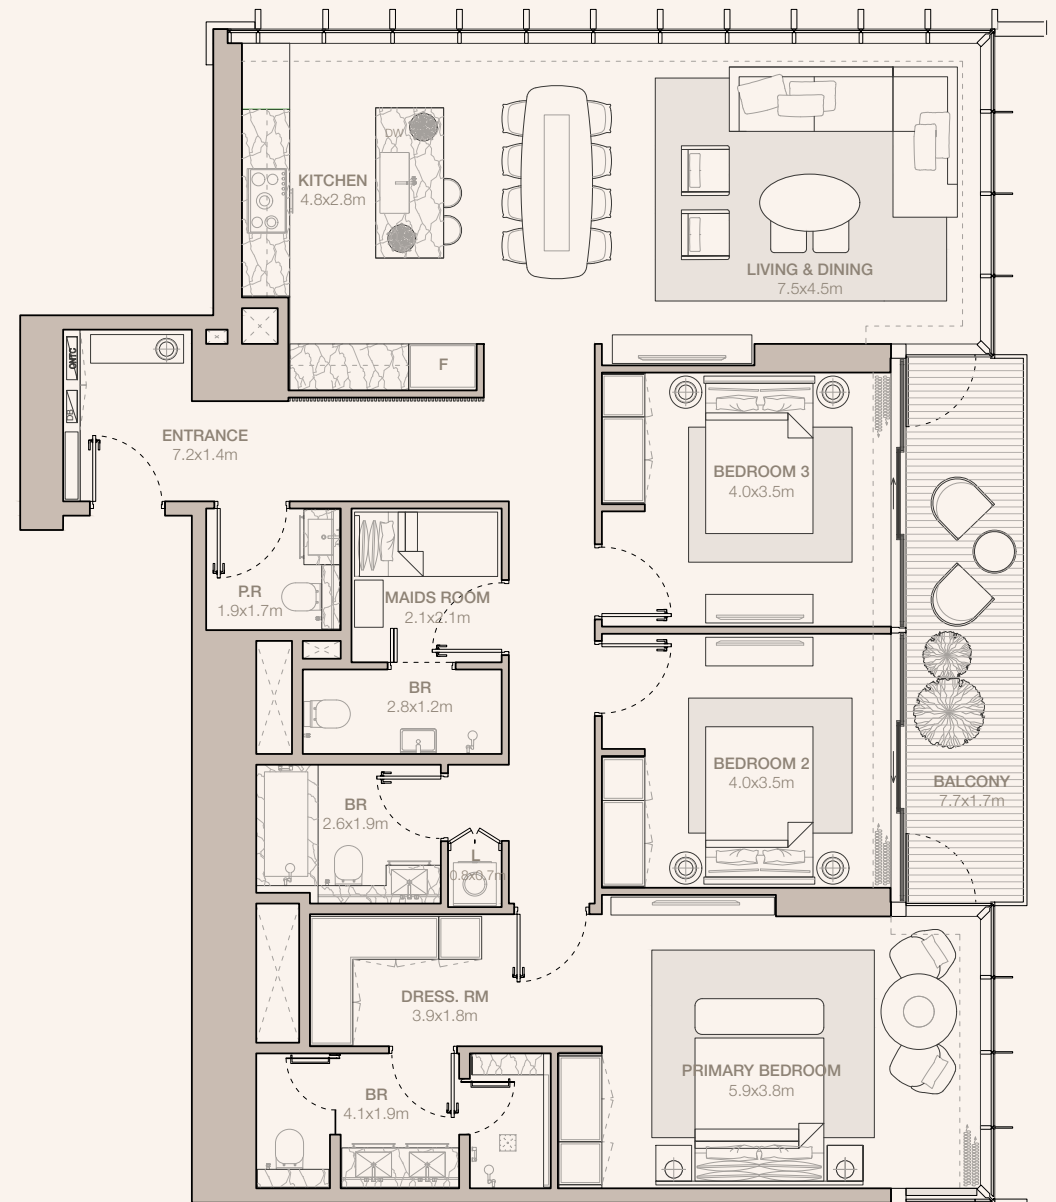

JUMEIRAH

RESIDENCES

EMIRATES TOWERS

3-BEDROOM TYPE C1A

TOWER A

UNIT NUMBER

4305, 4505, 4705, 4905, 5105, 5305

SUITE AREA

165.63 SQM | 1782.83 SQFT

BALCONY AREA

13.3 SQM | 143.16 SQFT

TOTAL

178.93 SQM | 1925.99 SQFT

UNIT NUMBER

4405, 4605, 4805, 5005, 5205, 5405

SUITE AREA

165.66 SQM | 1783.15 SQFT

BALCONY AREA

13.3 SQM | 143.16 SQFT

TOTAL

178.96 SQM | 1926.31 SQFT

Disclaimer: Plans, details and unit orientation included are indicative only and are subject to change by the developer/seller at its sole discretion without notice and/or liability. All images, including features, finishes, furnishings, view and scale are illustrative only. Final areas, orientation, dimensions, layout and materials may differ from those stated.