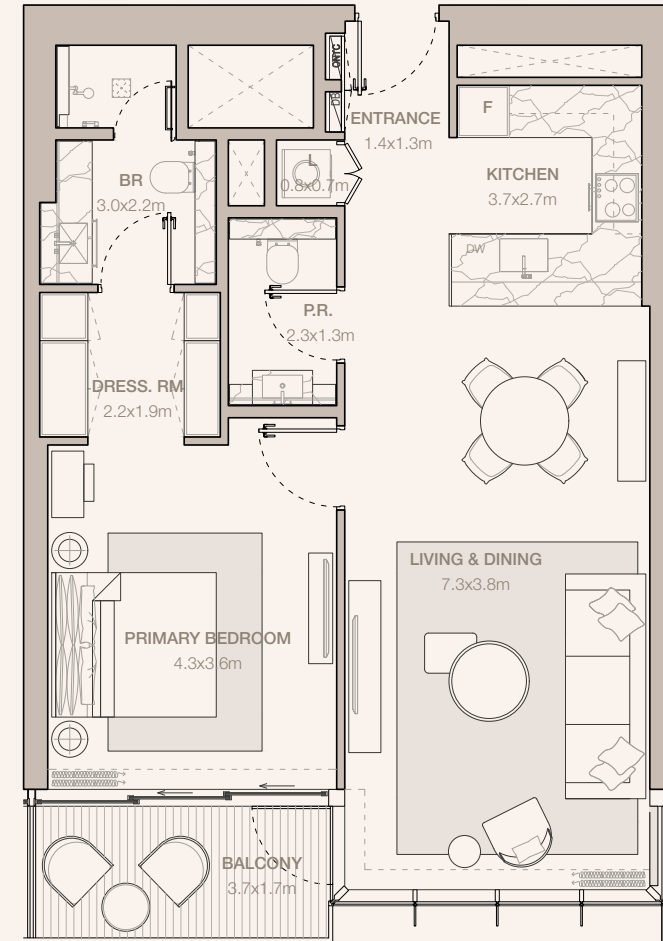

JUMEIRAH

RESIDENCES

EMIRATES TOWERS

1-BEDROOM TYPE A2A (M)

TOWER A

UNIT NUMBER

202, 302, 402, 502, 602, 702, 802, 902, 1002, 1102, 1202,
1302, 1402, 1502, 1602, 1702, 1802, 1902, 2002, 2102,
2202, 2302, 2402, 2502, 2602

SUITE AREA

76.06 SQM | 818.70 SQFT

BALCONY AREA

6.61 SQM | 71.15 SQFT

TOTAL

82.67 SQM | 889.85 SQFT

Disclaimer: Plans, details and unit orientation included are indicative only and are subject to change by the developer/seller at its sole discretion without notice and/or liability. All images including floor plans, finishes, fixtures and furniture are for illustrative purposes only and are not to be used as a basis for any decision. All dimensions are in meters and may differ from those stated.

MERAAS

2 - B E D R O O M

JUMEIRAH

RESIDENCES
EMIRATES TOWERS

2-BEDROOM TYPE B1

TOWER A

UNIT NUMBER
3704, 3804, 3904, 4004

SUITE AREA
103.32 SQM | 1112.13 SQFT