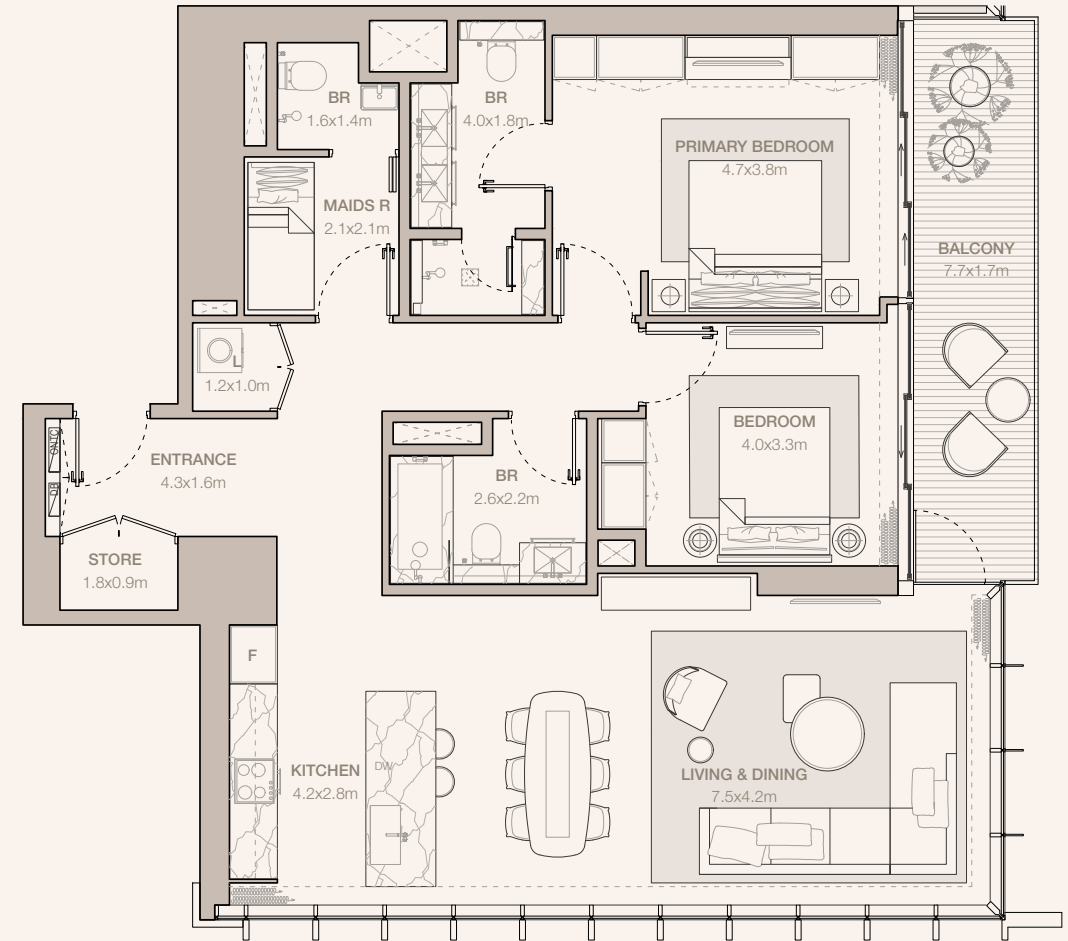

JUMEIRAH

RESIDENCES
EMIRATES TOWERS

2-BEDROOM TYPE B3 (M)

TOWER A

UNIT NUMBER
2805, 2905, 3005

SUITE AREA
124.33 SQM | 1338.28 SQFT

BALCONY AREA
13.44 SQM | 144.67 SQFT

TOTAL
137.77 SQM | 1482.94 SQFT

UNIT NUMBER
1309, 1409, 1509, 1609, 1709, 1809, 1909, 2009, 2109,
2209, 2309, 2409, 2509, 2609, 2704

SUITE AREA
124.43 SQM | 1339.35 SQFT

BALCONY AREA
13.44 SQM | 144.67 SQFT

TOTAL
137.87 SQM | 1484.02 SQFT

UNIT NUMBER
3104

SUITE AREA
124.78 SQM | 1343.12 SQFT

BALCONY AREA
13.44 SQM | 144.67 SQFT

TOTAL
138.22 SQM | 1487.79 SQFT

Disclaimer: Plans, details and unit orientation included are indicative only and are subject to change by the developer/seller at its sole discretion without notice and/or liability. All images, including features, finishes, furnishings, view and scale are illustrative only. Final areas, orientation, dimensions, layout and materials may differ from those stated.