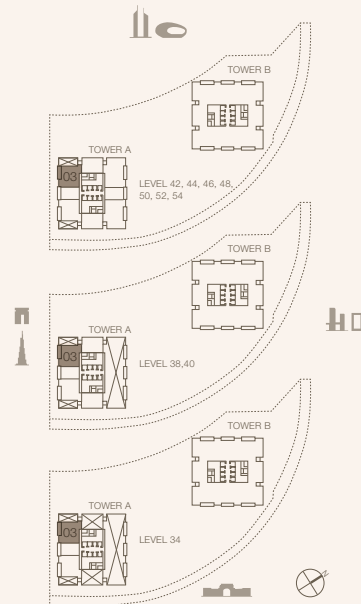

JUMEIRAH

RESIDENCES

EMIRATES TOWERS

2-BEDROOM TYPE B2

TOWER A

UNIT NUMBER

3403, 3803, 4003, 4203

SUITE AREA

114.13 SQM | 1228.49 SQFT

BALCONY AREA

13.43 SQM | 144.56 SQFT

TOTAL

127.56 SQM | 1373.04 SQFT

UNIT NUMBER

4403, 4603, 4803, 5003, 5203, 5403

SUITE AREA

114.26 SQM | 1229.88 SQFT

BALCONY AREA

13.3 SQM | 143.16 SQFT

TOTAL

127.56 SQM | 1373.04 SQFT

Disclaimer: Plans, details and unit orientation included are indicative only and are subject to change by the developer/seller at its sole discretion without notice and/or liability. All images, including features, finishes, furnishings, view and scale are illustrative only. Final areas, orientation, dimensions, layout and materials may differ from those stated.