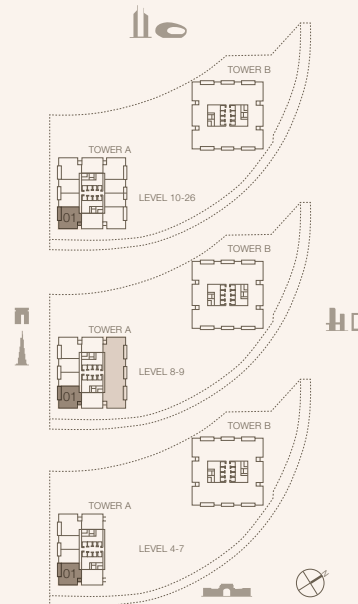

JUMEIRAH

RESIDENCES

EMIRATES TOWERS

2-BEDROOM TYPE B3A (M)

TOWER A

UNIT NUMBER

401, 501, 601, 701, 801, 901, 1001, 1101, 1201, 1301, 1401,
1501, 1601, 1701, 1801, 1901, 2001, 2101, 2201, 2301, 2401,
2501, 2601

SUITE AREA

129.78 SQM | 1396.94 SQFT

BALCONY AREA

17.97 SQM | 193.43 SQFT

TOTAL

147.75 SQM | 1590.37 SQFT

Disclaimer: Plans, details and unit orientation included are indicative only and are subject to change by the developer/seller at its sole discretion without notice and/or liability. All images, including features, finishes, furnishings, view and scale are illustrative only. Final areas, orientation, dimensions, layout and materials may differ from those stated.