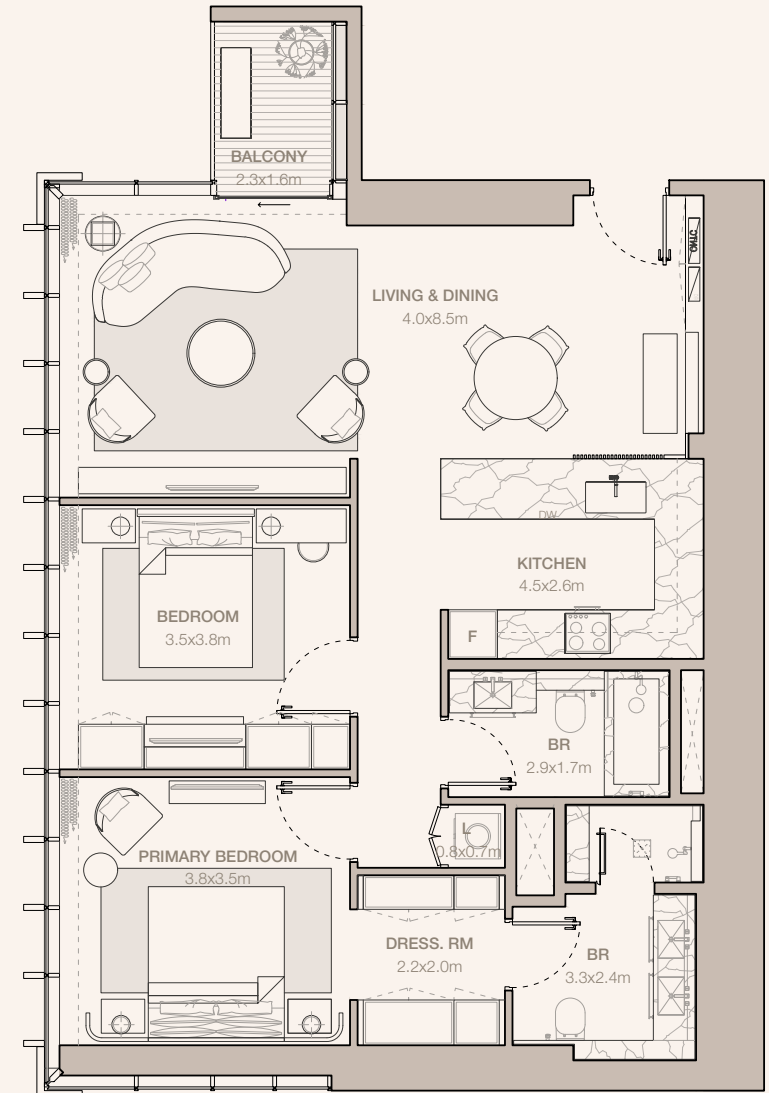

BALCONY AREA
4.91 SQM | 52.85 SQFT

TOTAL
108.23 SQM | 1164.98 SQFT

UNIT NUMBER
2801, 2901, 3001

SUITE AREA
103.33 SQM | 1112.23 SQFT

BALCONY AREA
4.94 SQM | 53.17 SQFT

TOTAL
108.27 SQM | 1165.41 SQFT

Disclaimer: Plans, details and unit orientation included are indicative only and are subject to change by the developer/seller at its sole discretion without notice and/or liability. All images, including features, finishes, furnishings, view and scale are illustrative only. Final areas, orientation, dimensions, layout and materials may differ from those stated.