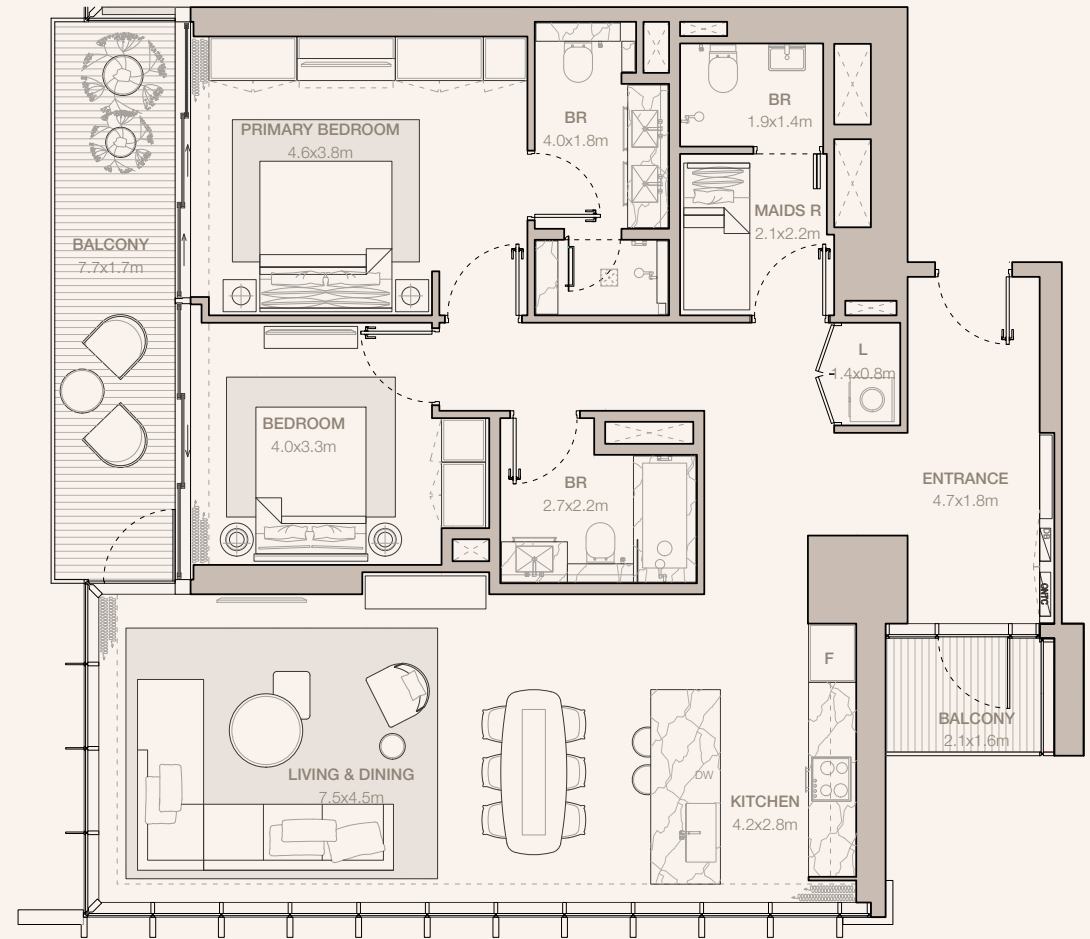

JUMEIRAH

RESIDENCES

EMIRATES TOWERS

2-BEDROOM TYPE B3A (M)

TOWER A

UNIT NUMBER

401, 501, 601, 701, 801, 901, 1001, 1101, 1201, 1301, 1401,
1501, 1601, 1701, 1801, 1901, 2001, 2101, 2201, 2301, 2401,
2501, 2601

SUITE AREA

129.78 SQM | 1396.94 SQFT

BALCONY AREA

17.97 SQM | 193.43 SQFT

TOTAL

147.75 SQM | 1590.37 SQFT

Disclaimer: Plans, details and unit orientation included are indicative only and are subject to change by the developer/seller at its sole discretion without notice and/or liability. All images, including features, finishes, furnishings, view and scale are illustrative only. Final areas, orientation, dimensions, layout and materials may differ from those stated.