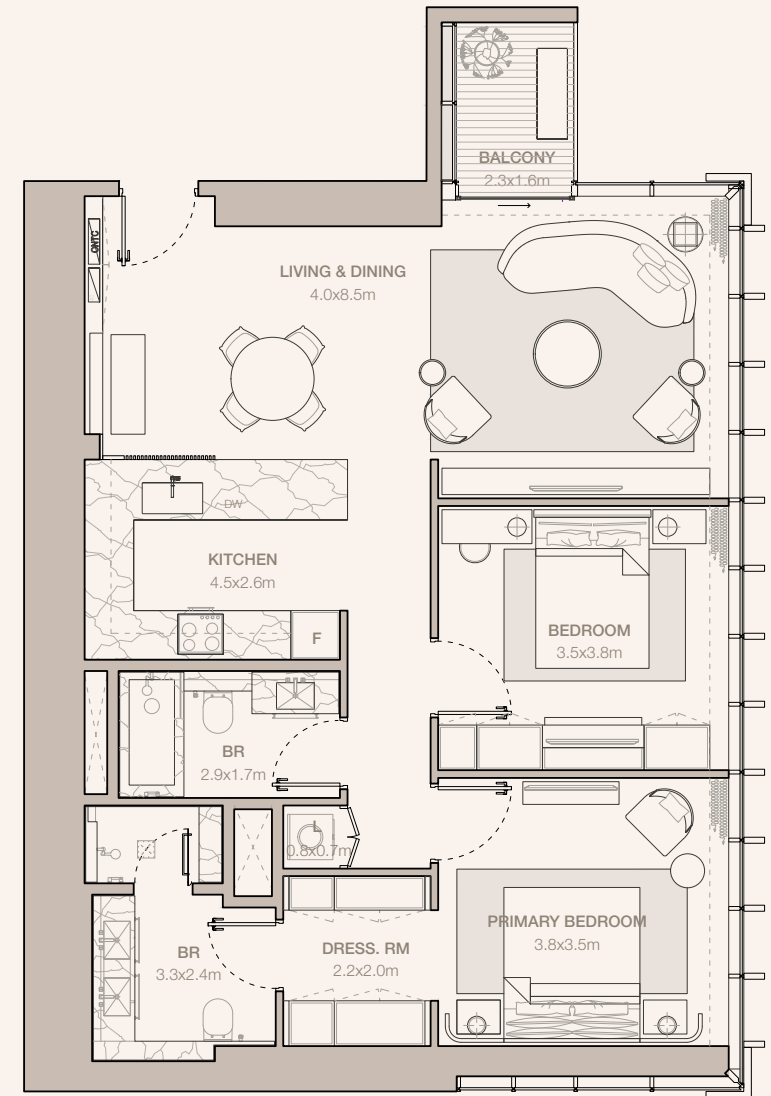

JUMEIRAH

RESIDENCES

EMIRATES TOWERS

2-BEDROOM TYPE B1 (M)

TOWER A

UNIT NUMBER
3705, 3805, 3905, 4005

SUITE AREA
103.31 SQM | 1112.02 SQFT

BALCONY AREA
4.53 SQM | 48.76 SQFT

TOTAL
107.84 SQM | 1160.78 SQFT

UNIT NUMBER
806, 906, 1010, 1110, 1210, 1310, 1410, 1510, 1610, 1710,
1810, 1910, 2010, 2110, 2210, 2310, 2410, 2510, 2610

SUITE AREA
103.33 SQM | 1112.23 SQFT

BALCONY AREA
4.89 SQM | 52.64 SQFT

TOTAL
108.22 SQM | 1164.87 SQFT

UNIT NUMBER
4108, 4208, 4308, 4408, 4508, 4608, 4708, 4808, 4908,
5008, 5108, 5208, 5308, 5408

SUITE AREA
103.31 SQM | 1112.02 SQFT

BALCONY AREA
4.91 SQM | 52.85 SQFT

TOTAL
108.22 SQM | 1164.87 SQFT

Disclaimer: Plans, details and unit orientation included are indicative only and are subject to change by the developer/seller at its sole discretion without notice and/or liability. All images, including features, finishes, furnishings, view and scale are illustrative only. Final areas, orientation, dimensions, layout and materials may differ from those stated.