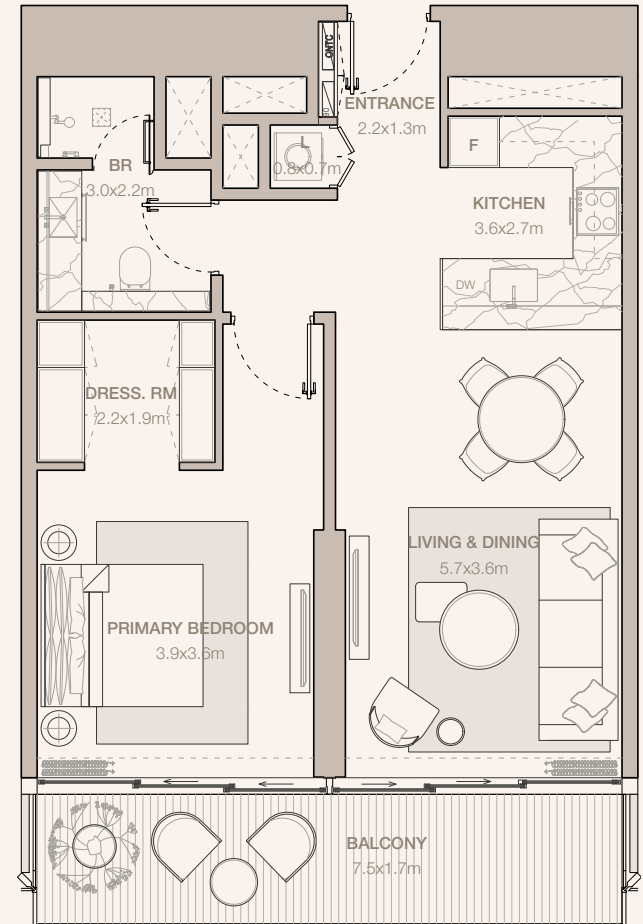

TOTAL
80.42 SQM | 865.63 SQFT

Disclaimer: Plans, details and unit orientation included are indicative only and are subject to change by the developer/seller at its sole discretion without notice and/or liability. All images, including features, finishes, furnishings, view and scale are illustrative only. Final areas, orientation, dimensions, layout and materials may differ from those stated.

JUMEIRAH

RESIDENCES

EMIRATES TOWERS

1-BEDROOM TYPE A1 - N2

TOWER A

UNIT NUMBER
4206

SUITE AREA
67.2 SQM | 723.33 SQFT

BALCONY AREA
13.21 SQM | 142.19 SQFT

TOTAL
80.41 SQM | 865.53 SQFT

Disclaimer: Plans, details and unit orientation included are indicative only and are subject to change by the developer/seller at its sole discretion without notice and/or liability. All images, including features, finishes, furnishings, view and scale are illustrative only. Final areas, orientation, dimensions, layout and materials may differ from those stated.