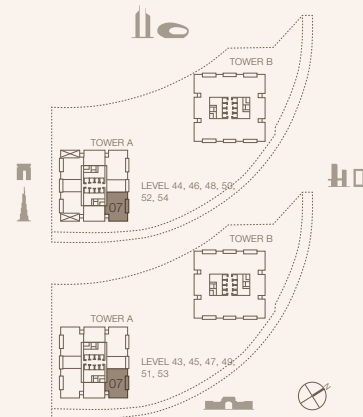

JUMEIRAH

RESIDENCES

EMIRATES TOWERS

3-BEDROOM TYPE C1A (M)

TOWER A

UNIT NUMBER
4307, 4507, 4707, 4907, 5107, 5307

SUITE AREA
165.62 SQM | 1782.72 SQFT

BALCONY AREA
13.3 SQM | 143.16 SQFT

TOTAL
178.92 SQM | 1925.88 SQFT

UNIT NUMBER
4407, 4607, 4807, 5007, 5207, 5407

SUITE AREA
165.65 SQM | 1783.04 SQFT

BALCONY AREA
13.3 SQM | 143.16 SQFT

TOTAL
178.95 SQM | 1926.20 SQFT

Disclaimer: Plans, details and unit orientation included are indicative only and are subject to change by the developer/seller at its sole discretion without notice and/or liability. All images, including features, finishes, furnishings, view and scale are illustrative only. Final areas, orientation, dimensions, layout and materials may differ from those stated.