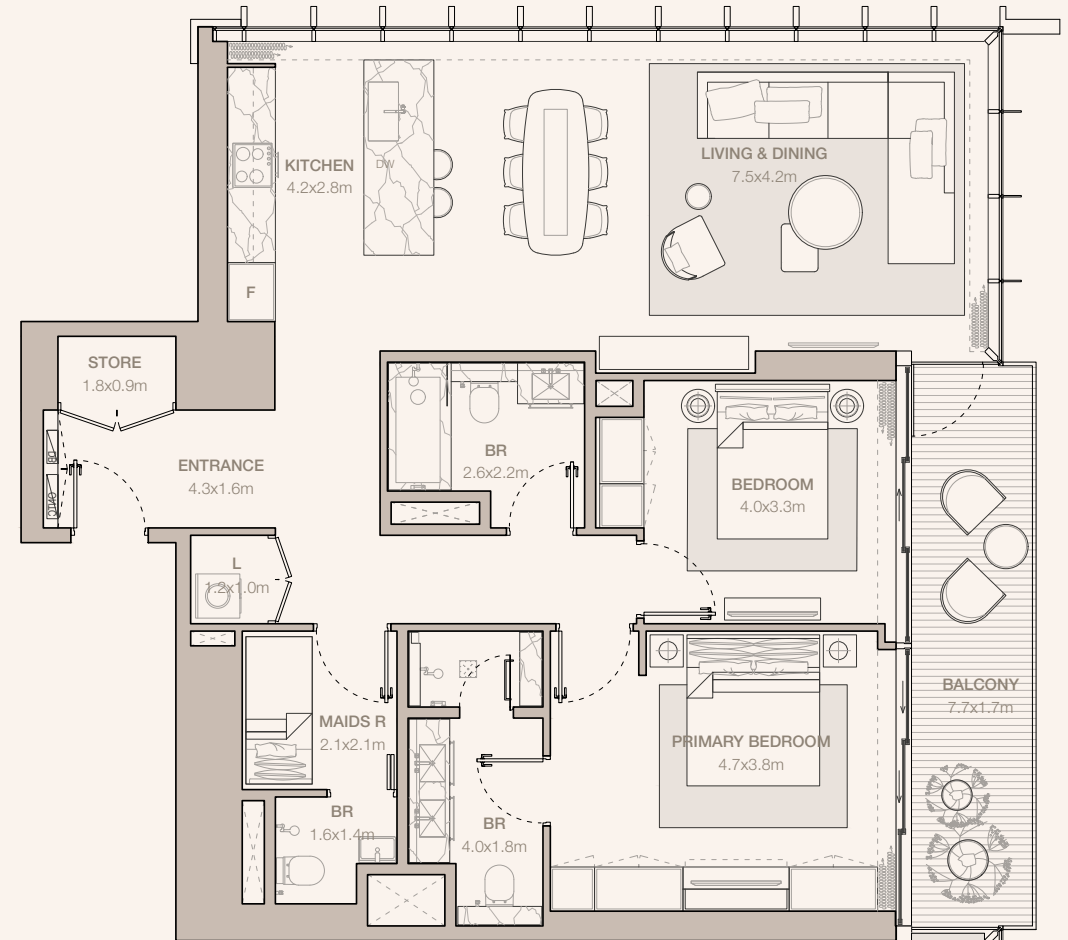

JUMEIRAH

RESIDENCES

EMIRATES TOWERS

2-BEDROOM TYPE B3 (CONTINUED)

TOWER A

UNIT NUMBER
3101

SUITE AREA
124.78 SQM | 1343.12 SQFT

BALCONY AREA
13.43 SQM | 144.56 SQFT

TOTAL
138.21 SQM | 1487.68 SQFT

Disclaimer: Plans, details and unit orientation included are indicative only and are subject to change by the developer/seller at its sole discretion without notice and/or liability. All images, including features, finishes, furnishings, view and scale are illustrative only. Final areas, orientation, dimensions, layout and materials may differ from those stated.