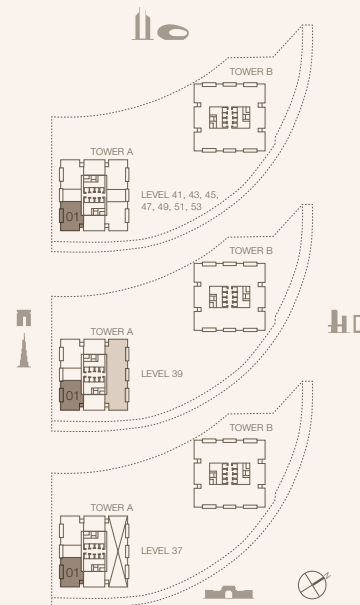

JUMEIRAH

RESIDENCES

EMIRATES TOWERS

3-BEDROOM TYPE C1 (M) (CONTINUED)

TOWER A

UNIT NUMBER
4101, 4301

SUITE AREA
178.56 SQM | 1922.00 SQFT

BALCONY AREA
17.81 SQM | 191.71 SQFT

TOTAL
196.37 SQM | 2113.71 SQFT

Disclaimer: Plans, details and unit orientation included are indicative only and are subject to change by the developer/seller at its sole discretion without notice and/or liability. All images, including features, finishes, furnishings, view and scale are illustrative only. Final areas, orientation, dimensions, layout and materials may differ from those stated.