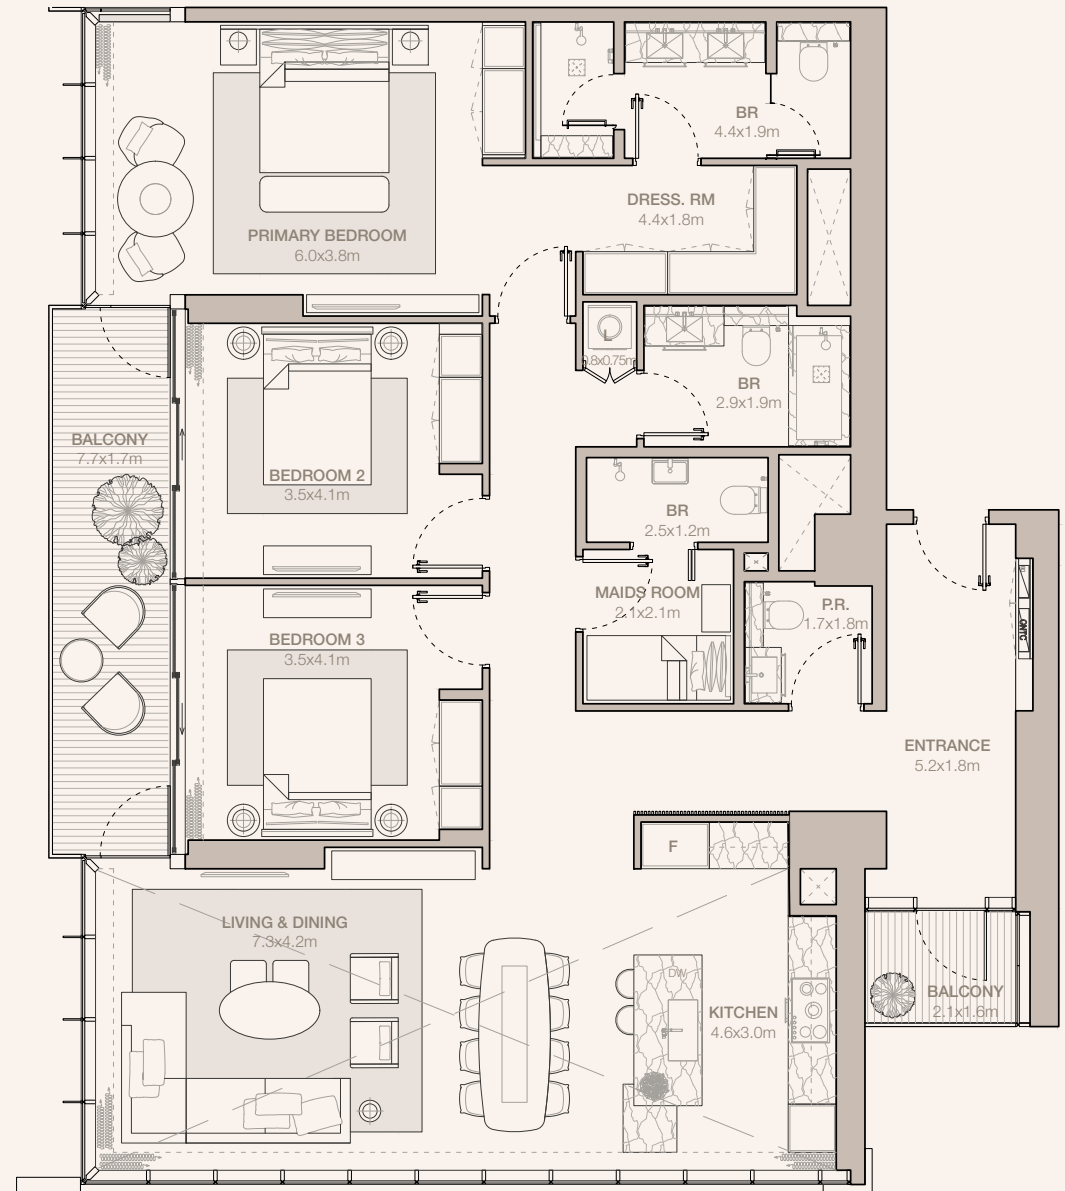

JUMEIRAH

RESIDENCES

EMIRATES TOWERS

3-BEDROOM TYPE C1 (M) (CONTINUED)

TOWER A

UNIT NUMBER
4101, 4301

SUITE AREA
178.56 SQM | 1922.00 SQFT

BALCONY AREA
17.81 SQM | 191.71 SQFT

TOTAL
196.37 SQM | 2113.71 SQFT

Disclaimer: Plans, details and unit orientation included are indicative only and are subject to change by the developer/seller at its sole discretion without notice and/or liability. All images, including features, finishes, furnishings, view and scale are illustrative only. Final areas, orientation, dimensions, layout and materials may differ from those stated.