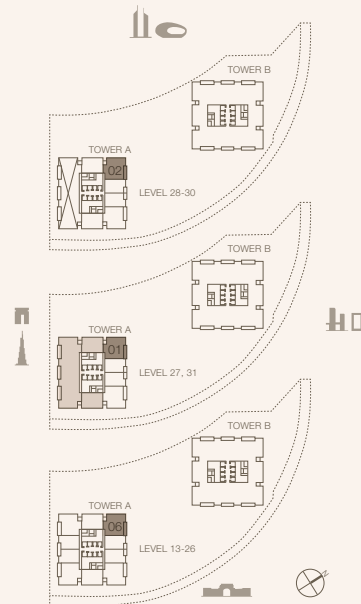

TOTAL
138.21 SQM | 1487.68 SQFT

Disclaimer: Plans, details and unit orientation included are indicative only and are subject to change by the developer/seller at its sole discretion without notice and/or liability. All images, including features, finishes, furnishings, view and scale are illustrative only. Final areas, orientation, dimensions, layout and materials may differ from those stated.