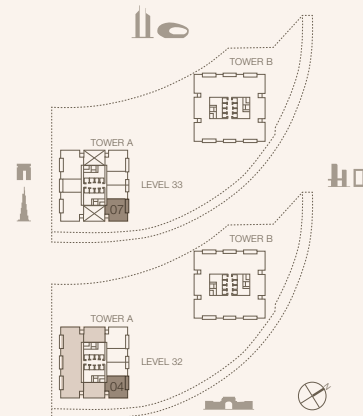

JUMEIRAH

RESIDENCES

EMIRATES TOWERS

2-BEDROOM TYPE B3 - N1 (M)

TOWER A

UNIT NUMBER
3204, 3307

SUITE AREA
128.43 SQM | 1382.41 SQFT

BALCONY AREA
13.44 SQM | 144.67 SQFT

TOTAL
141.87 SQM | 1527.08 SQFT

Disclaimer: Plans, details and unit orientation included are indicative only and are subject to change by the developer/seller at its sole discretion without notice and/or liability. All images, including features, finishes, furnishings, view and scale are illustrative only. Final areas, orientation, dimensions, layout and materials may differ from those stated.