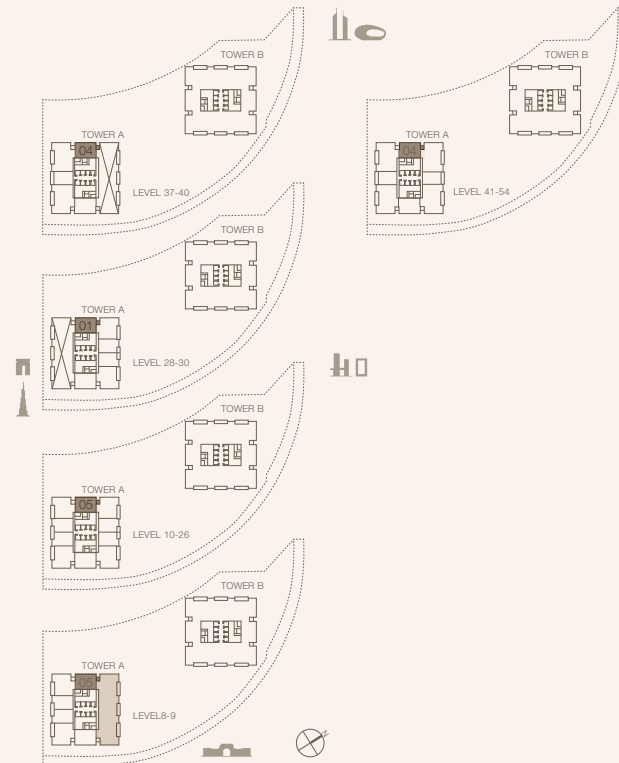

BALCONY AREA
4.91 SQM | 52.85 SQFT

TOTAL
108.23 SQM | 1164.98 SQFT

UNIT NUMBER
2801, 2901, 3001

SUITE AREA
103.33 SQM | 1112.23 SQFT

BALCONY AREA
4.94 SQM | 53.17 SQFT

TOTAL
108.27 SQM | 1165.41 SQFT

Disclaimer: Plans, details and unit orientation included are indicative only and are subject to change by the developer/seller at its sole discretion without notice and/or liability. All images, including features, finishes, furnishings, view and scale are illustrative only. Final areas, orientation, dimensions, layout and materials may differ from those stated.