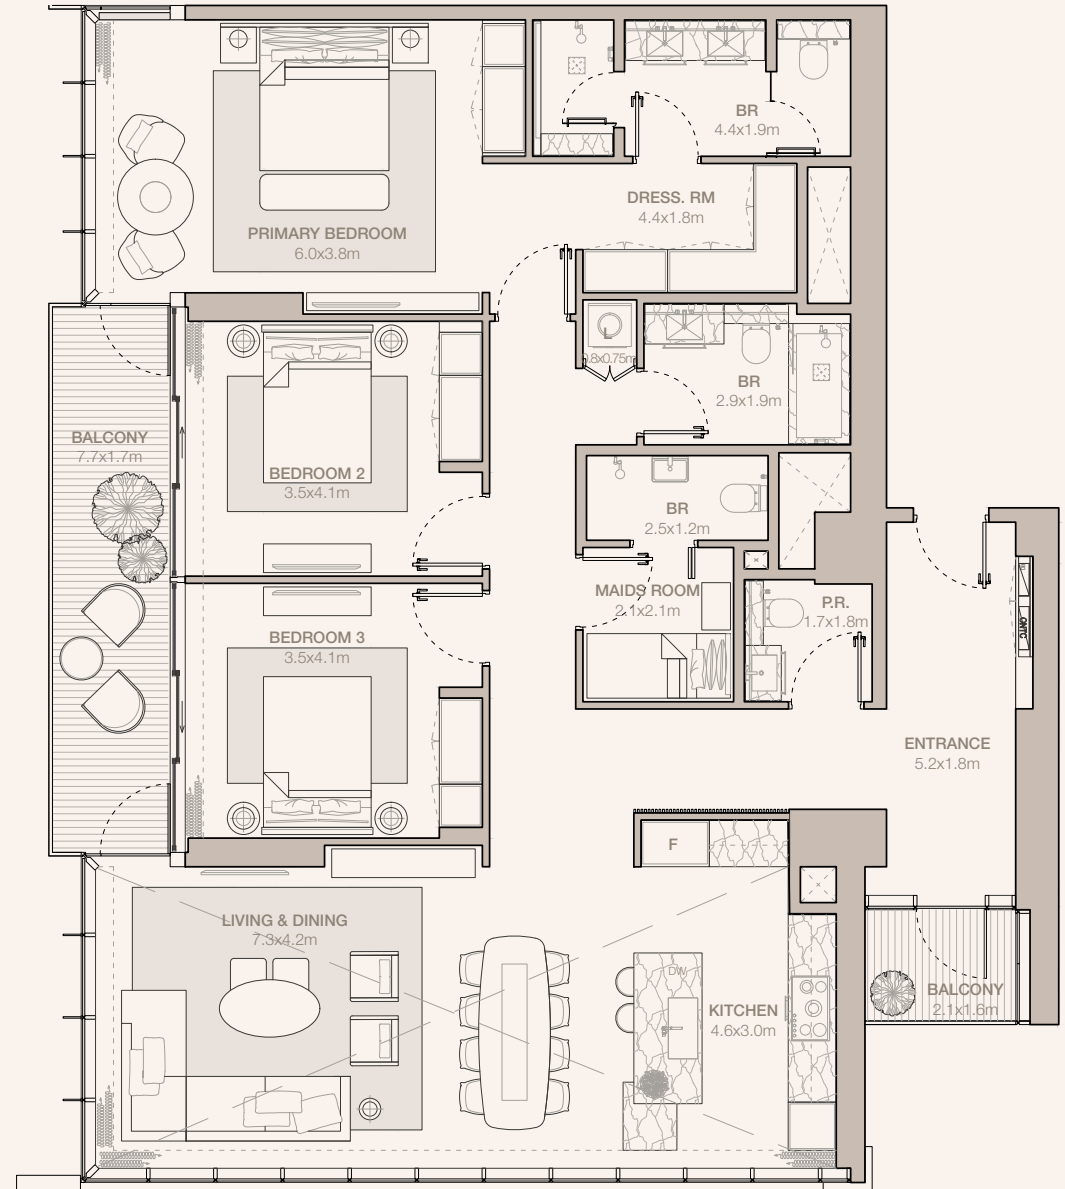

JUMEIRAH

RESIDENCES

EMIRATES TOWERS

3-BEDROOM TYPE C1 (M)

TOWER A

UNIT NUMBER
3901

SUITE AREA
177.55 SQM | 1911.13 SQFT

BALCONY AREA
17.81 SQM | 191.71 SQFT

TOTAL
195.36 SQM | 2102.84 SQFT

UNIT NUMBER
4501, 4701, 4901, 5101, 5301

SUITE AREA
178.55 SQM | 1921.90 SQFT

BALCONY AREA
17.81 SQM | 191.71 SQFT

TOTAL
196.36 SQM | 2113.60 SQFT

UNIT NUMBER
3701

SUITE AREA
178.57 SQM | 1922.11 SQFT

BALCONY AREA
17.81 SQM | 191.71 SQFT

TOTAL
196.38 SQM | 2113.82 SQFT

Disclaimer: Plans, details and unit orientation included are indicative only and are subject to change by the developer/seller at its sole discretion without notice and/or liability. All images, including features, finishes, furnishings, view and scale are illustrative only. Final areas, orientation, dimensions, layout and materials may differ from those stated.