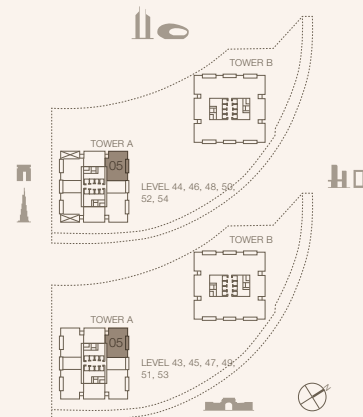

JUMEIRAH

RESIDENCES

EMIRATES TOWERS

3-BEDROOM TYPE C1A

TOWER A

UNIT NUMBER

4305, 4505, 4705, 4905, 5105, 5305

SUITE AREA

165.63 SQM | 1782.83 SQFT

BALCONY AREA

13.3 SQM | 143.16 SQFT

TOTAL

178.93 SQM | 1925.99 SQFT

UNIT NUMBER

4405, 4605, 4805, 5005, 5205, 5405

SUITE AREA

165.66 SQM | 1783.15 SQFT

BALCONY AREA

13.3 SQM | 143.16 SQFT

TOTAL

178.96 SQM | 1926.31 SQFT

Disclaimer: Plans, details and unit orientation included are indicative only and are subject to change by the developer/seller at its sole discretion without notice and/or liability. All images, including features, finishes, furnishings, view and scale are illustrative only. Final areas, orientation, dimensions, layout and materials may differ from those stated.