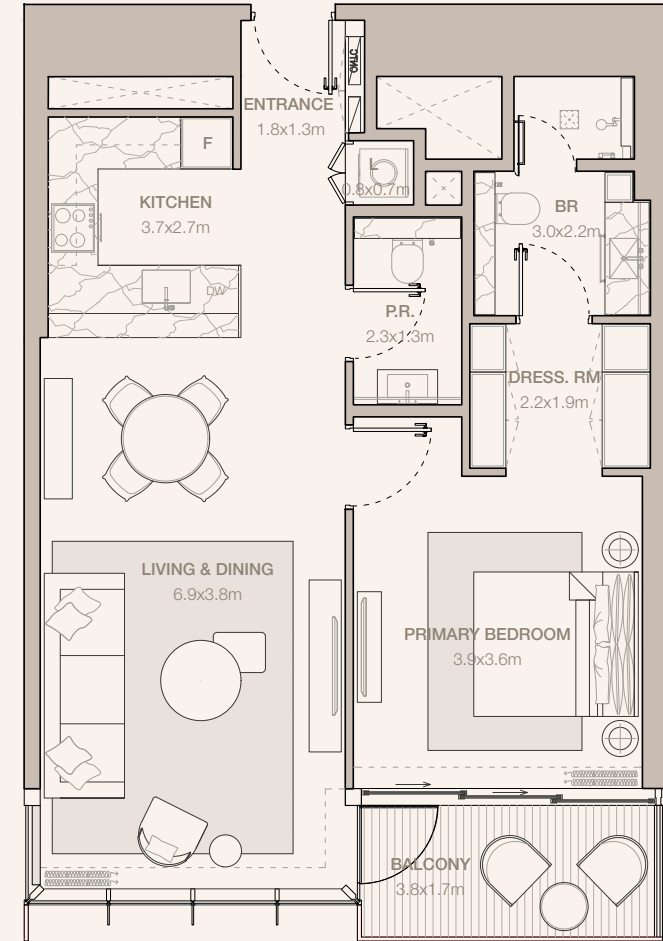

JUMEIRAH

RESIDENCES

EMIRATES TOWERS

1-BEDROOM TYPE A2 (M)

TOWER A

UNIT NUMBER

1008, 1308, 1408, 1508, 1608, 1708, 1808, 1908, 2008,
2108, 2208, 2308, 2408, 2508, 2608, 2703, 2804, 2904,
3004, 3103, 3203, 3306

SUITE AREA

74.44 SQM | 801.27 SQFT

BALCONY AREA

6.61 SQM | 71.15 SQFT

TOTAL

81.05 SQM | 872.41 SQFT

Disclaimer: Plans, details and unit orientation included are indicative only and are subject to change by the developer/seller at its sole discretion without notice and/or liability. All images, including features, finishes, furnishings, view and scale are illustrative only. Final areas, orientation, dimensions, layout and materials may differ from those stated.

JUMEIRAH

RESIDENCES

EMIRATES TOWERS

1-BEDROOM TYPE A2 - D

TOWER A

UNIT NUMBER
1107, 1207

SUITE AREA
74.45 SQM | 801.37 SQFT

BALCONY AREA
6.6 SQM | 71.04 SQFT