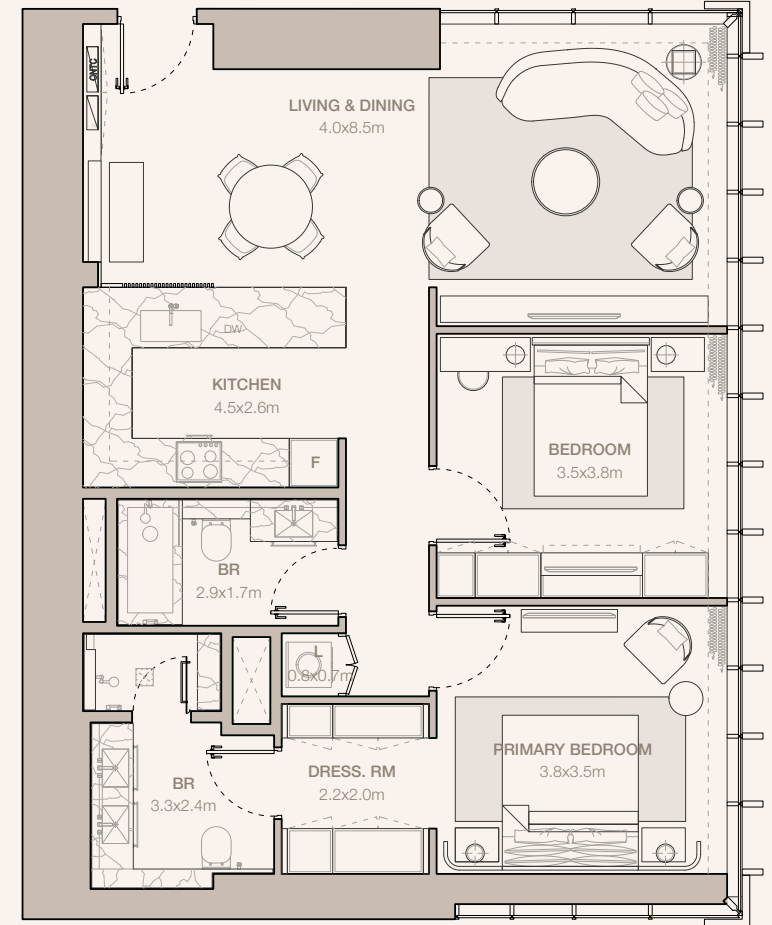

JUMEIRAH

RESIDENCES
EMIRATES TOWERS

2-BEDROOM TYPE B1 - N1 (M)

TOWER A

UNIT NUMBER
406, 506, 606, 706

SUITE AREA
103.64 SQM | 1115.57 SQFT

BALCONY AREA
0 SQM | 0 SQFT

TOTAL
103.64 SQM | 1115.57 SQFT