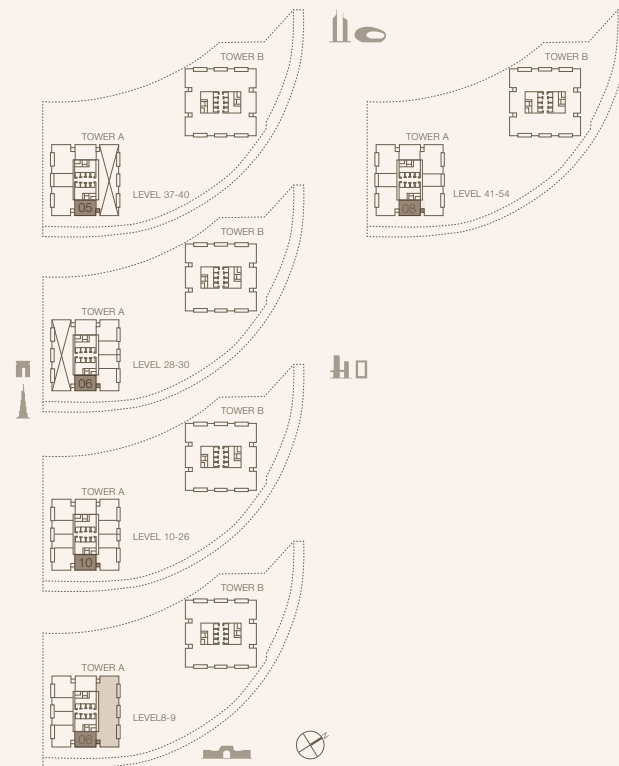

JUMEIRAH

RESIDENCES

EMIRATES TOWERS

2-BEDROOM TYPE B1 (M)

TOWER A

UNIT NUMBER
3705, 3805, 3905, 4005

SUITE AREA
103.31 SQM | 1112.02 SQFT

BALCONY AREA
4.53 SQM | 48.76 SQFT

TOTAL
107.84 SQM | 1160.78 SQFT

UNIT NUMBER
806, 906, 1010, 1110, 1210, 1310, 1410, 1510, 1610, 1710,
1810, 1910, 2010, 2110, 2210, 2310, 2410, 2510, 2610

SUITE AREA
103.33 SQM | 1112.23 SQFT

BALCONY AREA
4.89 SQM | 52.64 SQFT

TOTAL
108.22 SQM | 1164.87 SQFT

UNIT NUMBER
4108, 4208, 4308, 4408, 4508, 4608, 4708, 4808, 4908,
5008, 5108, 5208, 5308, 5408

SUITE AREA
103.31 SQM | 1112.02 SQFT

BALCONY AREA
4.91 SQM | 52.85 SQFT

TOTAL
108.22 SQM | 1164.87 SQFT

Disclaimer: Plans, details and unit orientation included are indicative only and are subject to change by the developer/seller at its sole discretion without notice and/or liability. All images, including features, finishes, furnishings, view and scale are illustrative only. Final areas, orientation, dimensions, layout and materials may differ from those stated.