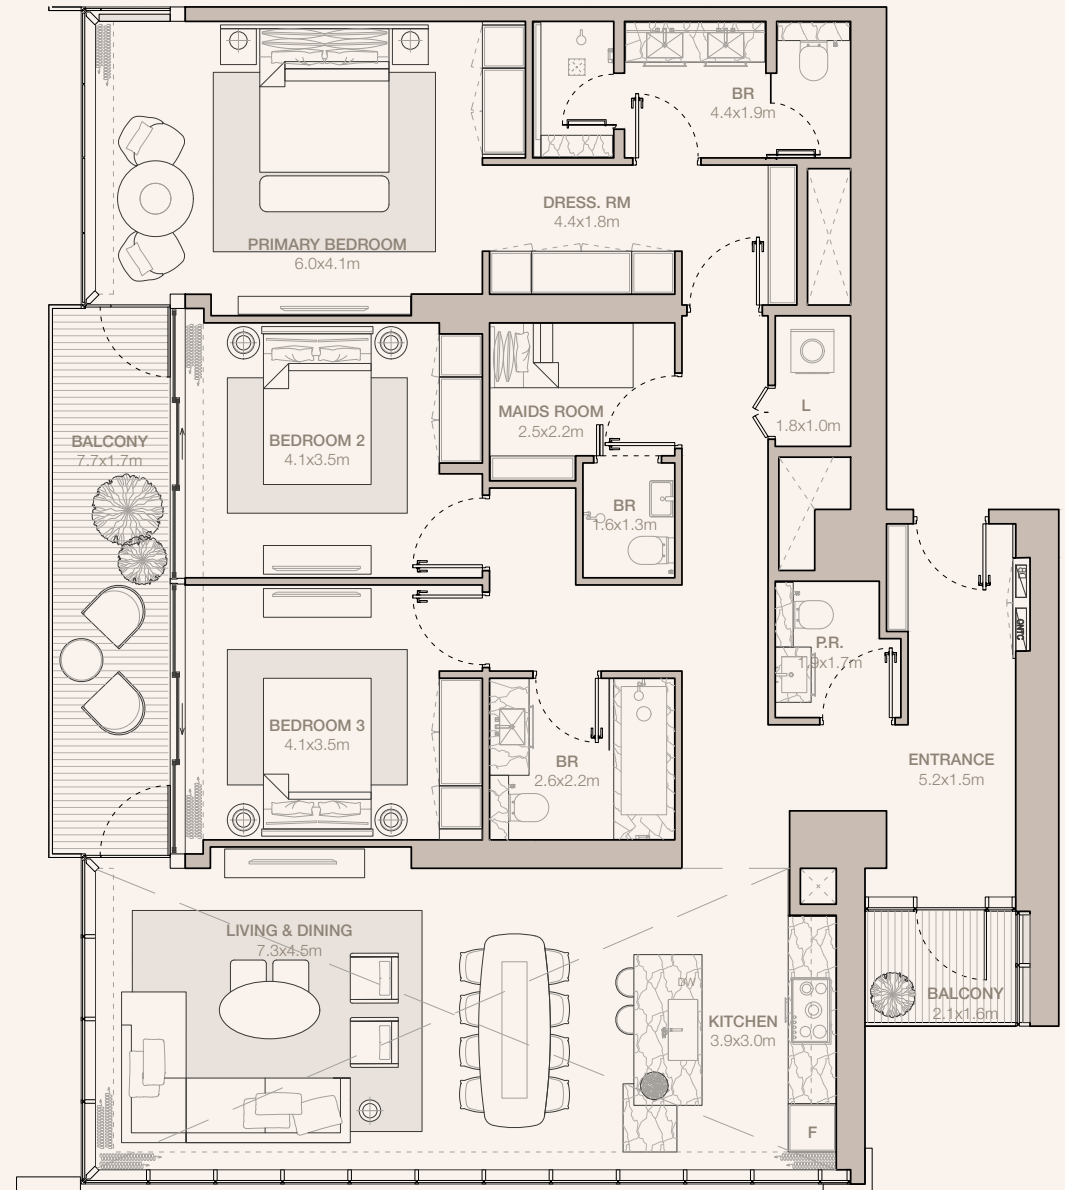

JUMEIRAH

RESIDENCES

EMIRATES TOWERS

3-BEDROOM TYPE C1 - H1 (M)

TOWER A

UNIT NUMBER
3301

SUITE AREA
177.81 SQM | 1913.93 SQFT

BALCONY AREA
17.22 SQM | 185.35 SQFT

TOTAL
195.03 SQM | 2099.29 SQFT

Disclaimer: Plans, details and unit orientation included are indicative only and are subject to change by the developer/seller at its sole discretion without notice and/or liability. All images, including features, finishes, furnishings, view and scale are illustrative only. Final areas, orientation, dimensions, layout and materials may differ from those stated.