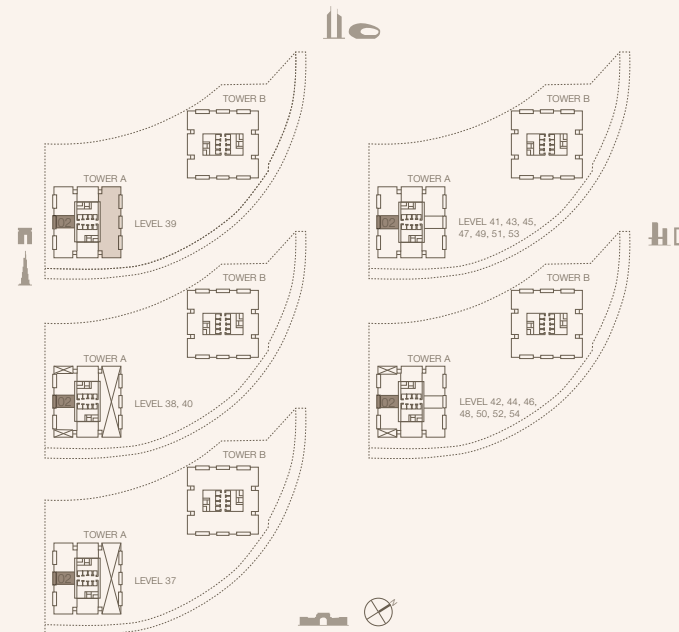

JUMEIRAH

RESIDENCES

EMIRATES TOWERS

1-BEDROOM TYPE A1A

TOWER A

UNIT NUMBER

3702, 3802, 3902, 4002, 4102, 4202, 4302, 4402, 4502,
4602, 4702, 4802, 4902, 5002, 5102, 5202, 5302, 5402

SUITE AREA

68.53 SQM | 737.65 SQFT

BALCONY AREA

13.21 SQM | 142.19 SQFT

TOTAL

81.74 SQM | 879.84 SQFT

Disclaimer: Plans, details and unit orientation included are indicative only and are subject to change by the developer/seller at its sole discretion without notice and/or liability. All images, including features, finishes, furnishings, view and scale are illustrative only. Final areas, orientation, dimensions, layout and materials may differ from those stated.