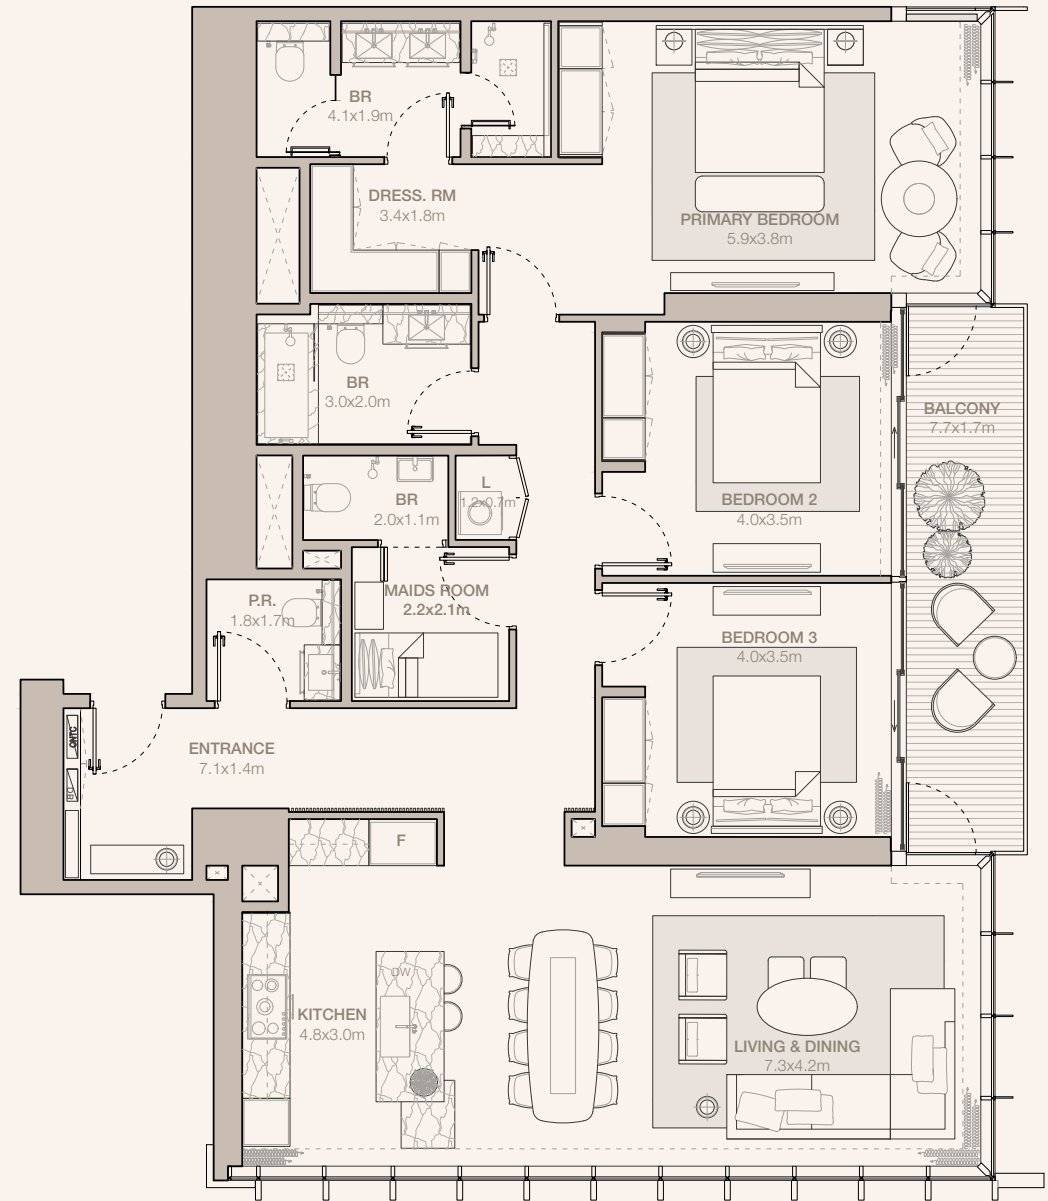

JUMEIRAH

RESIDENCES

EMIRATES TOWERS

3-BEDROOM TYPE C1A - N2 (M)

TOWER A

UNIT NUMBER
4207

SUITE AREA
165.67 SQM | 1783.26 SQFT

BALCONY AREA
13.3 SQM | 143.16 SQFT

TOTAL
178.97 SQM | 1926.42 SQFT

Disclaimer: Plans, details and unit orientation included are indicative only and are subject to change by the developer/seller at its sole discretion without notice and/or liability. All images, including features, finishes, furnishings, view and scale are illustrative only. Final areas, orientation, dimensions, layout and materials may differ from those stated.