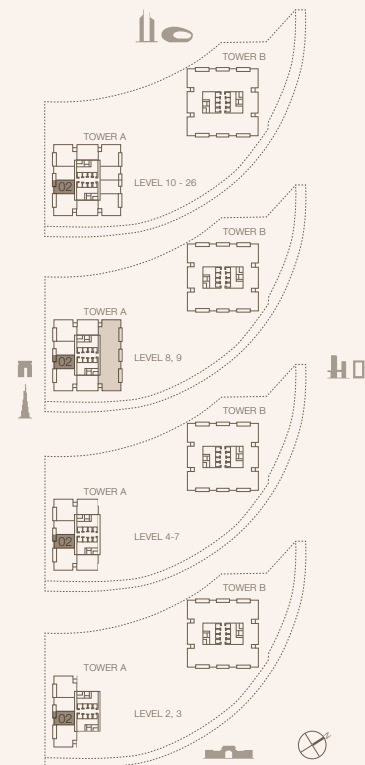

JUMEIRAH

RESIDENCES

EMIRATES TOWERS

1-BEDROOM TYPE A2A (M)

TOWER A

UNIT NUMBER

202, 302, 402, 502, 602, 702, 802, 902, 1002, 1102, 1202,
1302, 1402, 1502, 1602, 1702, 1802, 1902, 2002, 2102,
2202, 2302, 2402, 2502, 2602

SUITE AREA

76.06 SQM | 818.70 SQFT

BALCONY AREA

6.61 SQM | 71.15 SQFT

TOTAL

82.67 SQM | 889.85 SQFT

Disclaimer: Plans, details and unit orientation included are indicative only and are subject to change by the developer/seller at its sole discretion without notice and/or liability. All images including floor plans, finishes, fixtures and furniture are for illustrative purposes only and are not to be used as a basis for any decision. All dimensions are in meters and may differ from those stated.