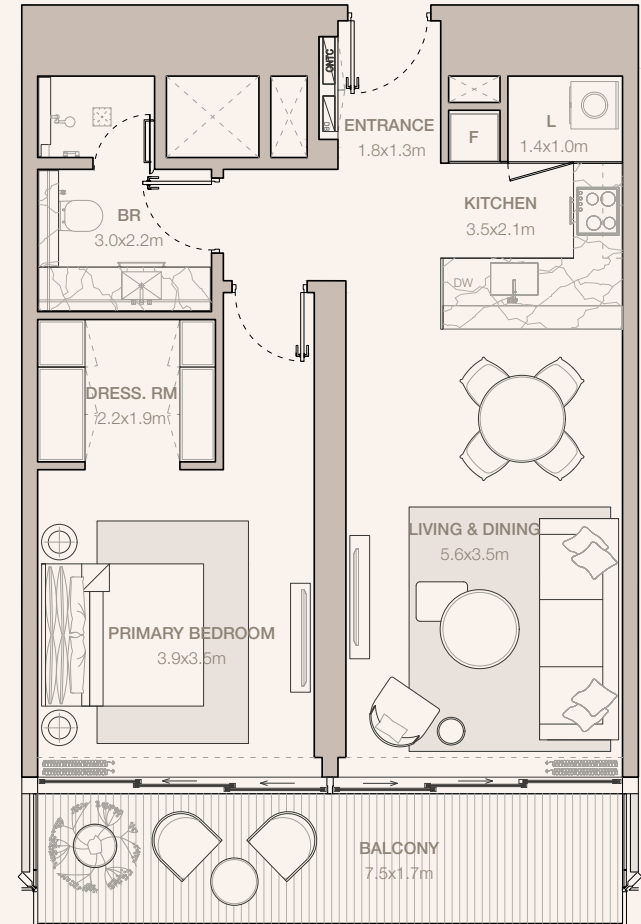

JUMEIRAH

RESIDENCES

EMIRATES TOWERS

1-BEDROOM TYPE A1 - N1

TOWER A

UNIT NUMBER
4106

SUITE AREA
67.21 SQM | 723.44 SQFT

BALCONY AREA
13.21 SQM | 142.19 SQFT

TOTAL
80.42 SQM | 865.63 SQFT

Disclaimer: Plans, details and unit orientation included are indicative only and are subject to change by the developer/seller at its sole discretion without notice and/or liability. All images, including features, finishes, furnishings, view and scale are illustrative only. Final areas, orientation, dimensions, layout and materials may differ from those stated.