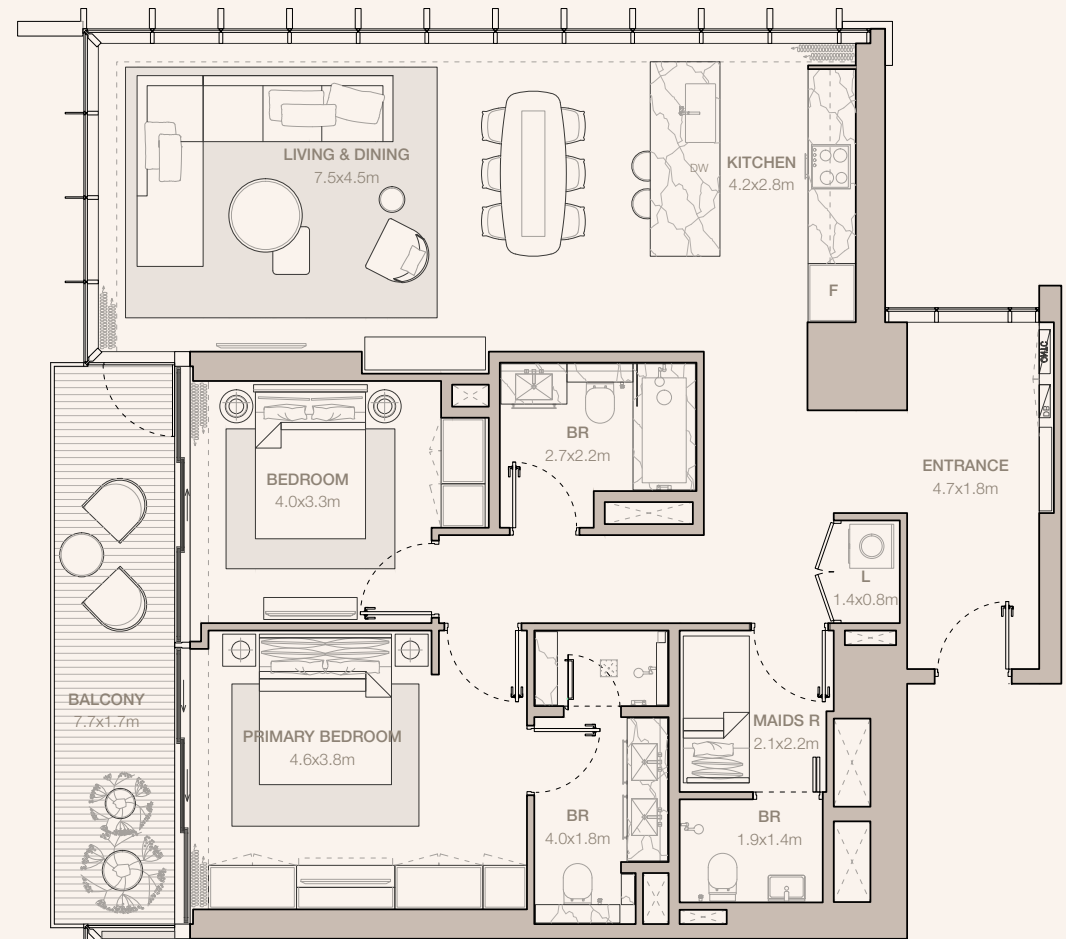

JUMEIRAH

RESIDENCES

EMIRATES TOWERS

2-BEDROOM TYPE B3A - N1

TOWER A

UNIT NUMBER
204, 304

SUITE AREA
128.86 SQM | 1387.04 SQFT

BALCONY AREA
13.43 SQM | 144.56 SQFT

TOTAL
142.29 SQM | 1531.60 SQFT

Disclaimer: Plans, details and unit orientation included are indicative only and are subject to change by the developer/seller at its sole discretion without notice and/or liability. All images, including features, finishes, furnishings, view and scale are illustrative only. Final areas, orientation, dimensions, layout and materials may differ from those stated.