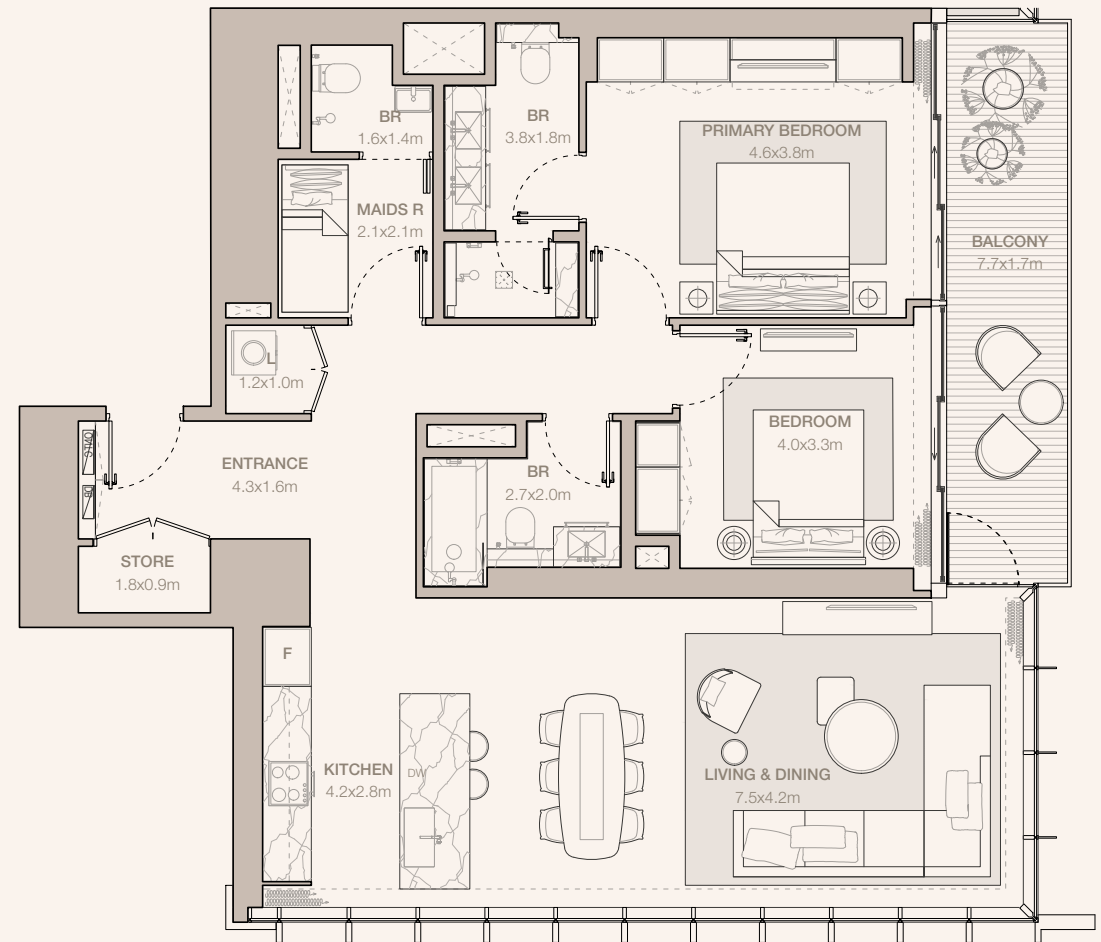

JUMEIRAH

RESIDENCES

EMIRATES TOWERS

2-BEDROOM TYPE B3 - D (M)

TOWER A

UNIT NUMBER
1109

SUITE AREA
124.32 SQM | 1338.17 SQFT

BALCONY AREA
13.44 SQM | 144.67 SQFT

TOTAL
137.76 SQM | 1482.84 SQFT

UNIT NUMBER
1209

SUITE AREA
124.42 SQM | 1339.25 SQFT

BALCONY AREA
13.44 SQM | 144.67 SQFT

TOTAL
137.86 SQM | 1483.91 SQFT

Disclaimer: Plans, details and unit orientation included are indicative only and are subject to change by the developer/seller at its sole discretion without notice and/or liability. All images, including features, finishes, furnishings, view and scale are illustrative only. Final areas, orientation, dimensions, layout and materials may differ from those stated.