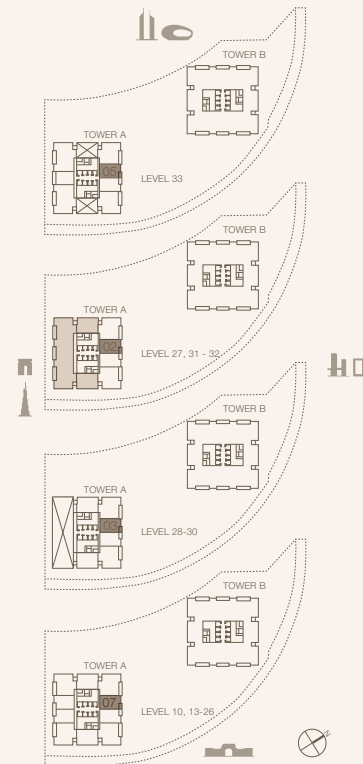

TOTAL
83.47 SQM | 898.46 SQFT

Disclaimer: Plans, details and unit orientation included are indicative only and are subject to change by the developer/seller at its sole discretion without notice and/or liability. All images, including features, finishes, furnishings, view and scale are illustrative only. Final areas, orientation, dimensions, layout and materials may differ from those stated.

JUMEIRAH

RESIDENCES

EMIRATES TOWERS

1-BEDROOM TYPE A2

TOWER A

UNIT NUMBER

1007, 1307, 1407, 1507, 1607, 1707, 1807, 1907, 2007, 2107,
2207, 2307, 2407, 2507, 2607, 2702, 2803, 2903, 3003,
3102, 3202, 3305

SUITE AREA

74.45 SQM | 801.37 SQFT

BALCONY AREA

6.6 SQM | 71.04 SQFT

TOTAL

81.05 SQM | 872.41 SQFT

Disclaimer: Plans, details and unit orientation included are indicative only and are subject to change by the developer/seller at its sole discretion without notice and/or liability. All images, including features, finishes, furnishings, view and scale are illustrative only. Final areas, orientation, dimensions, layout and materials may differ from those stated.