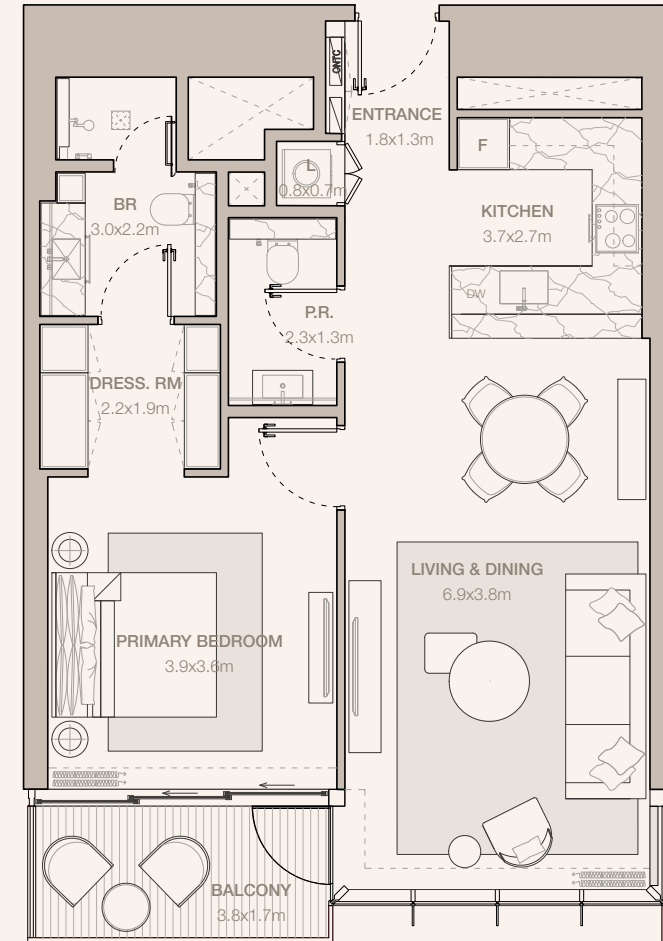

JUMEIRAH

RESIDENCES

EMIRATES TOWERS

1-BEDROOM TYPE A2

TOWER A

UNIT NUMBER

1007, 1307, 1407, 1507, 1607, 1707, 1807, 1907, 2007, 2107,
2207, 2307, 2407, 2507, 2607, 2702, 2803, 2903, 3003,
3102, 3202, 3305

SUITE AREA

74.45 SQM | 801.37 SQFT

BALCONY AREA

6.6 SQM | 71.04 SQFT

TOTAL

81.05 SQM | 872.41 SQFT

Disclaimer: Plans, details and unit orientation included are indicative only and are subject to change by the developer/seller at its sole discretion without notice and/or liability. All images, including features, finishes, furnishings, view and scale are illustrative only. Final areas, orientation, dimensions, layout and materials may differ from those stated.