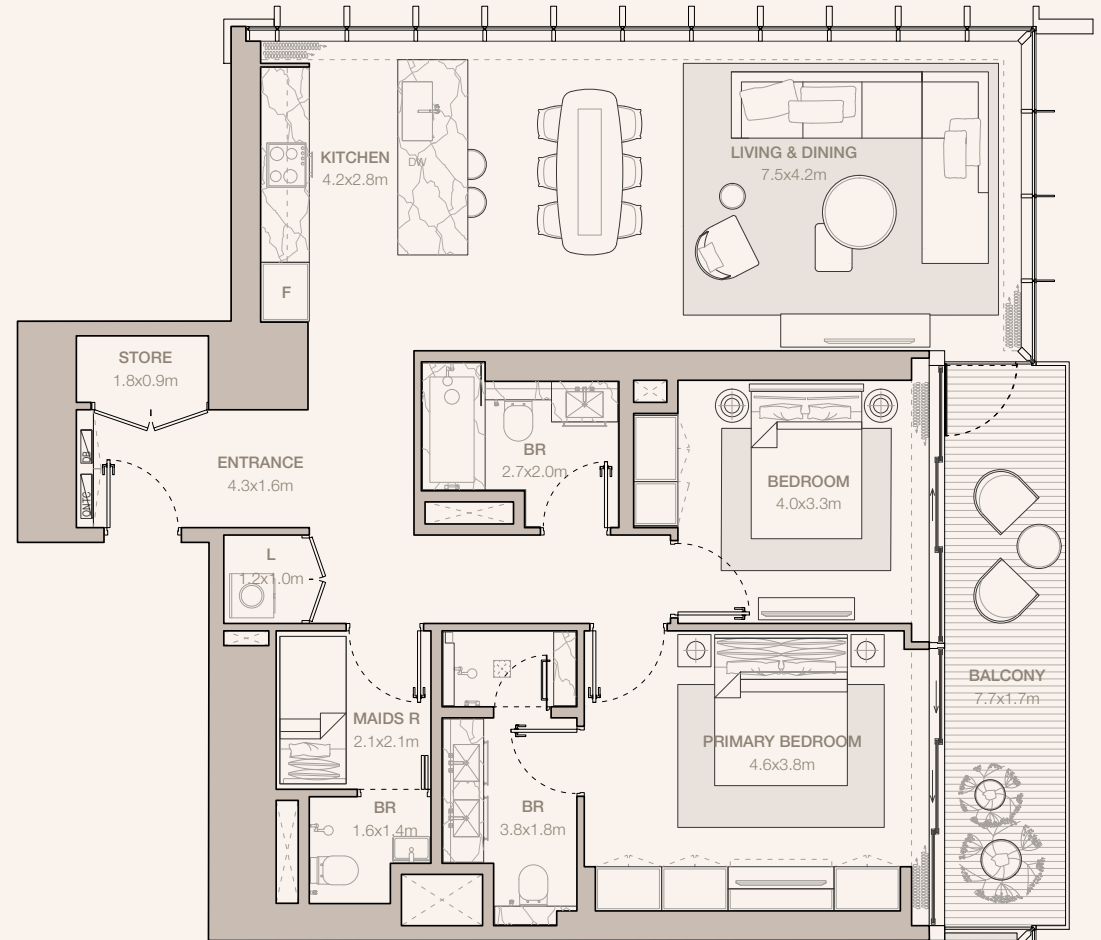

JUMEIRAH

RESIDENCES

EMIRATES TOWERS

2-BEDROOM TYPE B3 - D

TOWER A

UNIT NUMBER
1106

SUITE AREA
124.41 SQM | 1339.14 SQFT

BALCONY AREA
13.43 SQM | 144.56 SQFT

TOTAL
137.84 SQM | 1483.70 SQFT

UNIT NUMBER
1206

SUITE AREA
124.51 SQM | 1340.21 SQFT

BALCONY AREA
13.43 SQM | 144.56 SQFT

TOTAL
137.94 SQM | 1484.77 SQFT

Disclaimer: Plans, details and unit orientation included are indicative only and are subject to change by the developer/seller at its sole discretion without notice and/or liability. All images, including features, finishes, furnishings, view and scale are illustrative only. Final areas, orientation, dimensions, layout and materials may differ from those stated.