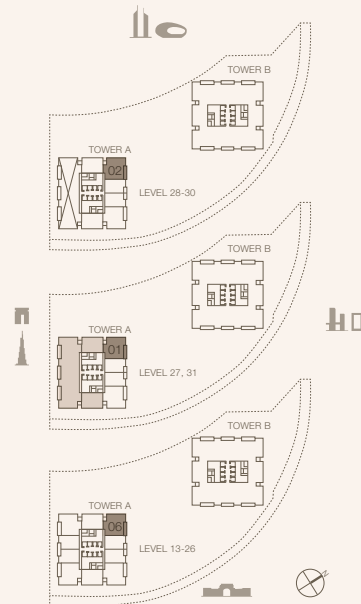

JUMEIRAH

RESIDENCES
EMIRATES TOWERS

2-BEDROOM TYPE B3

TOWER A

UNIT NUMBER
2802, 2902, 3002

SUITE AREA
124.34 SQM | 1338.38 SQFT

BALCONY AREA
13.43 SQM | 144.56 SQFT

TOTAL
137.77 SQM | 1482.94 SQFT

UNIT NUMBER
2701

SUITE AREA
124.43 SQM | 1339.35 SQFT

BALCONY AREA
13.43 SQM | 144.56 SQFT

TOTAL
137.86 SQM | 1483.91 SQFT

UNIT NUMBER
1306, 1406, 1506, 1606, 1706, 1806, 1906, 2006, 2106,
2206, 2306, 2406, 2506, 2606

SUITE AREA
124.44 SQM | 1339.46 SQFT

BALCONY AREA
13.43 SQM | 144.56 SQFT

TOTAL
137.87 SQM | 1484.02 SQFT

Disclaimer: Plans, details and unit orientation included are indicative only and are subject to change by the developer/seller at its sole discretion without notice and/or liability. All images, including features, finishes, furnishings, view and scale are illustrative only. Final areas, orientation, dimensions, layout and materials may differ from those stated.