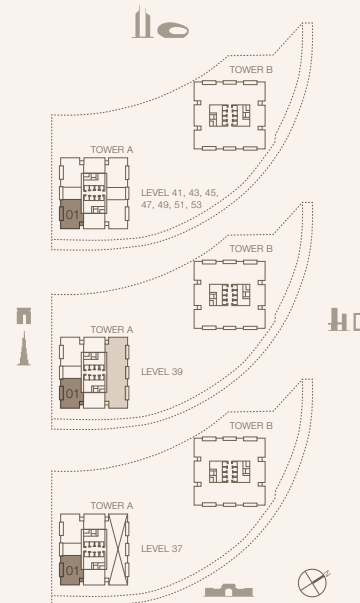

JUMEIRAH

RESIDENCES

EMIRATES TOWERS

3-BEDROOM TYPE C1 (M)

TOWER A

UNIT NUMBER
3901

SUITE AREA
177.55 SQM | 1911.13 SQFT

BALCONY AREA
17.81 SQM | 191.71 SQFT

TOTAL
195.36 SQM | 2102.84 SQFT

UNIT NUMBER
4501, 4701, 4901, 5101, 5301

SUITE AREA
178.55 SQM | 1921.90 SQFT

BALCONY AREA
17.81 SQM | 191.71 SQFT

TOTAL
196.36 SQM | 2113.60 SQFT

UNIT NUMBER
3701

SUITE AREA
178.57 SQM | 1922.11 SQFT

BALCONY AREA
17.81 SQM | 191.71 SQFT

TOTAL
196.38 SQM | 2113.82 SQFT

Disclaimer: Plans, details and unit orientation included are indicative only and are subject to change by the developer/seller at its sole discretion without notice and/or liability. All images, including features, finishes, furnishings, view and scale are illustrative only. Final areas, orientation, dimensions, layout and materials may differ from those stated.