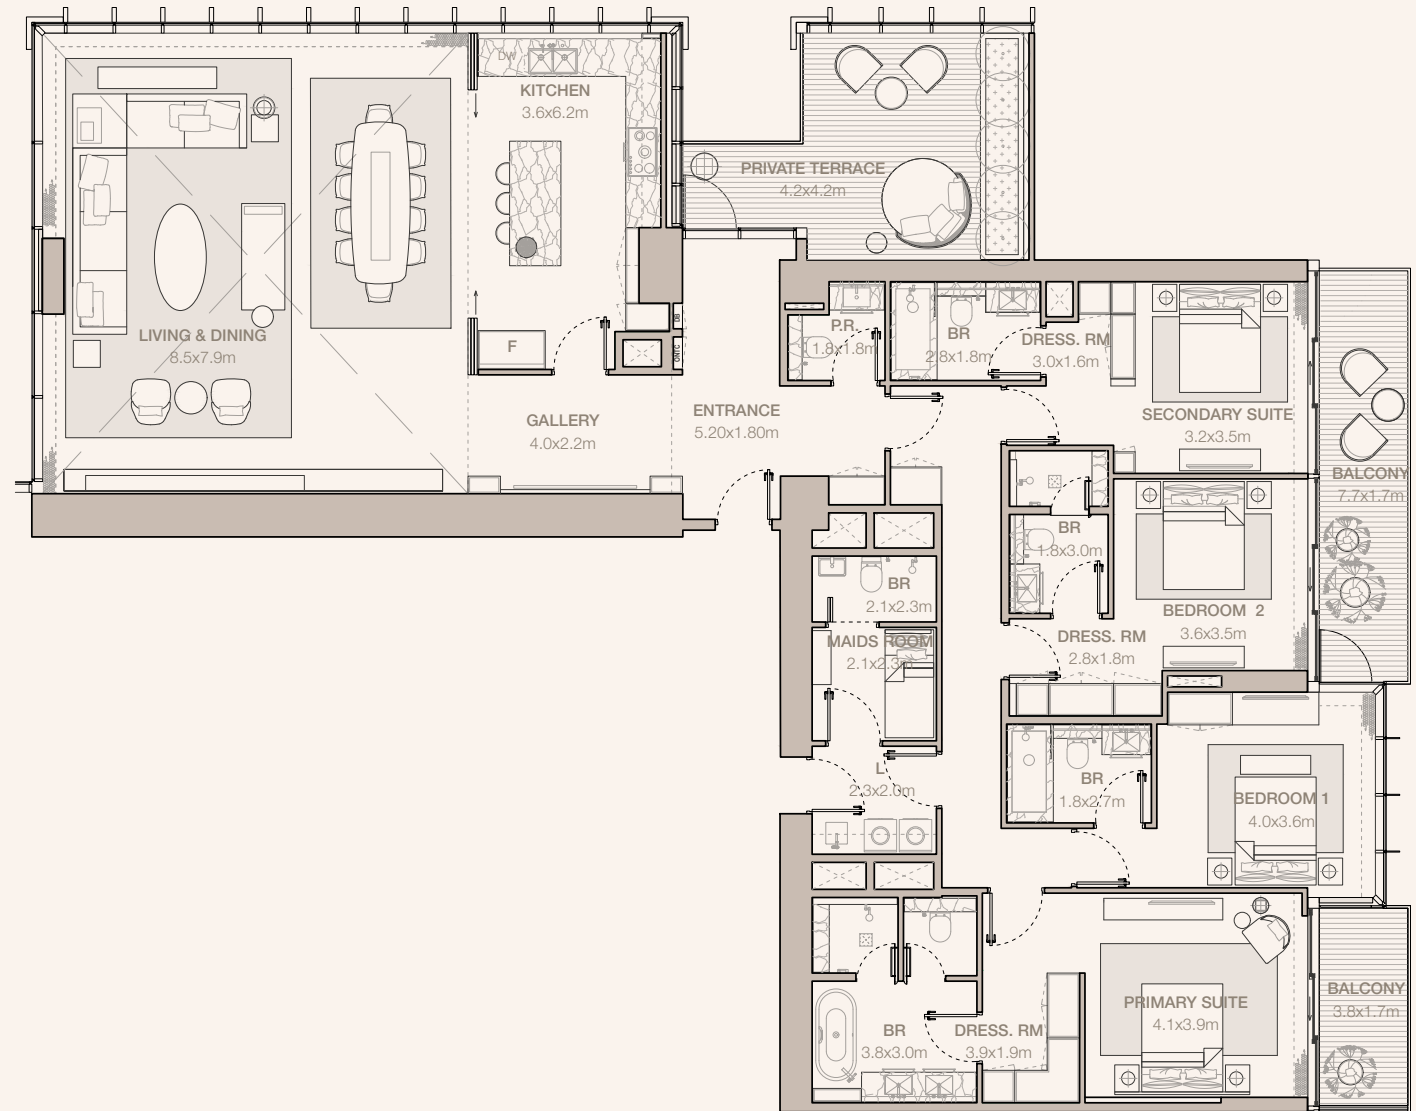

JUMEIRAH

RESIDENCES
EMIRATES TOWERS

4-BEDROOM TYPE D2

TOWER A

UNIT NUMBER
5701

SUITE AREA
278.65 SQM | 2999.36 SQFT

BALCONY AREA
43.47 SQM | 467.91 SQFT

TOTAL
322.12 SQM | 3467.27 SQFT