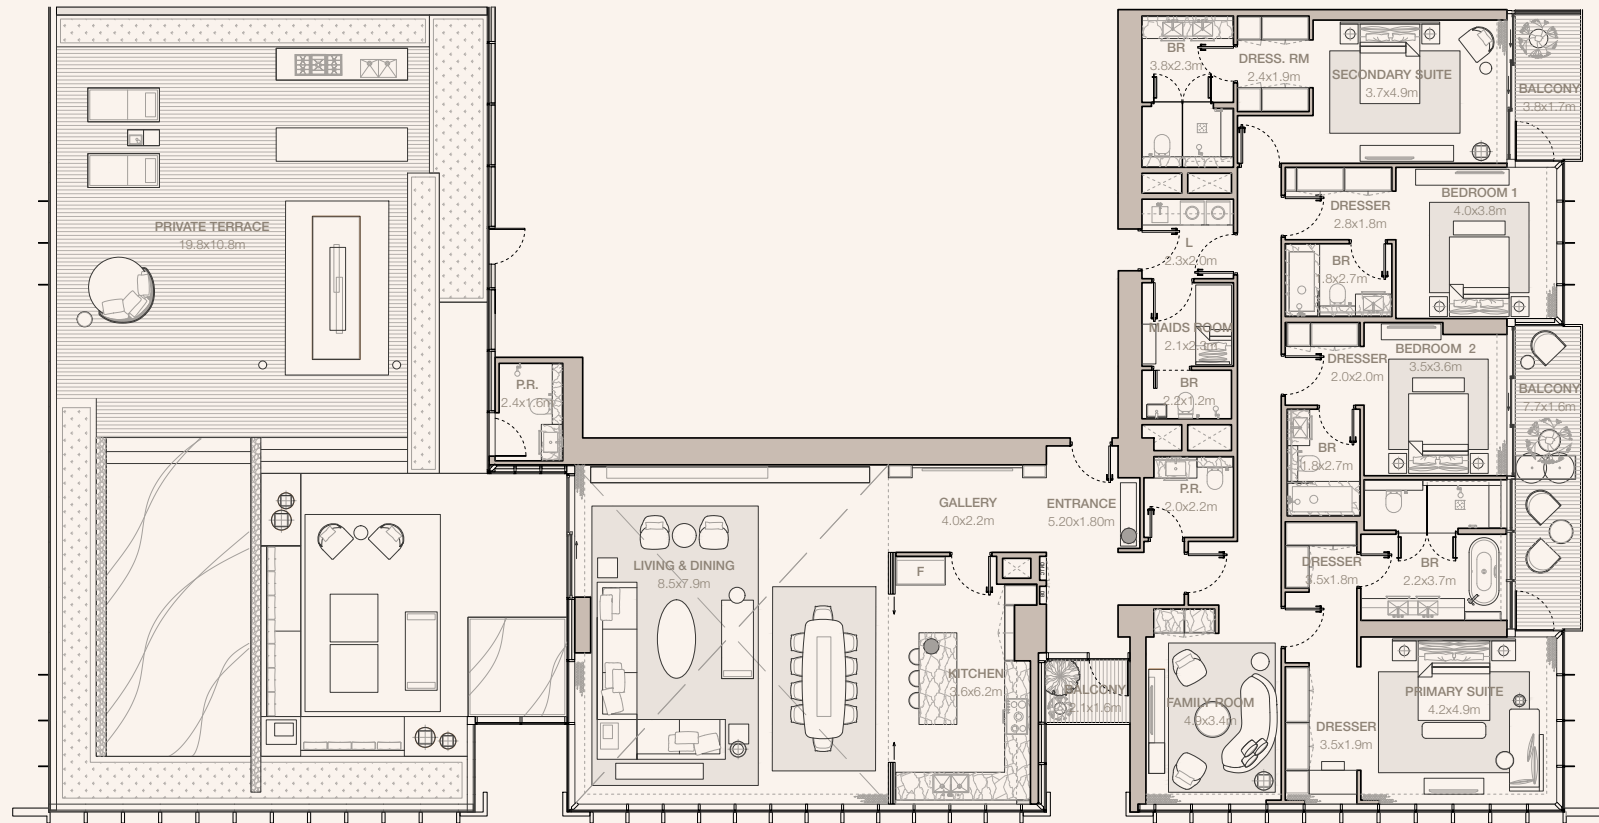

JUMEIRAH

RESIDENCES

EMIRATES TOWERS

4-BEDROOM TYPE D1 (M)

TOWER A

UNIT NUMBER
5502

SUITE AREA
333.53 SQM | 3590.09 SQFT

BALCONY AREA
258.2 SQM | 2779.24 SQFT

TOTAL
591.73 SQM | 6369.33 SQFT

Disclaimer: Plans, details and unit orientation included are indicative only and are subject to change by the developer/seller at its sole discretion without notice and/or liability. All images, including features, finishes, furnishings, view and scale are illustrative only. Final areas, orientation, dimensions, layout and materials may differ from those stated.