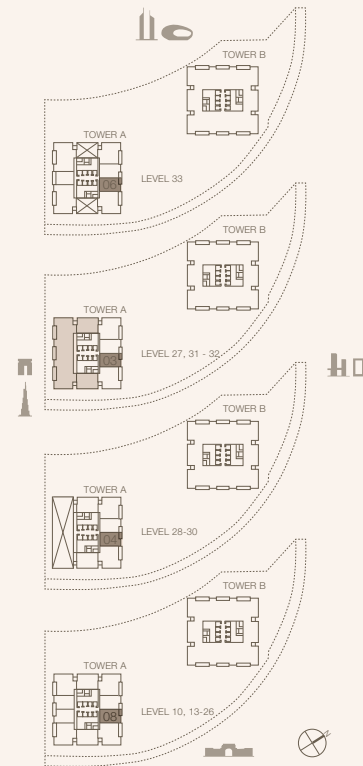

JUMEIRAH

RESIDENCES

EMIRATES TOWERS

1-BEDROOM TYPE A2 (M)

TOWER A

UNIT NUMBER

1008, 1308, 1408, 1508, 1608, 1708, 1808, 1908, 2008,
2108, 2208, 2308, 2408, 2508, 2608, 2703, 2804, 2904,
3004, 3103, 3203, 3306

SUITE AREA

74.44 SQM | 801.27 SQFT

BALCONY AREA

6.61 SQM | 71.15 SQFT

TOTAL

81.05 SQM | 872.41 SQFT

Disclaimer: Plans, details and unit orientation included are indicative only and are subject to change by the developer/seller at its sole discretion without notice and/or liability. All images, including features, finishes, furnishings, view and scale are illustrative only. Final areas, orientation, dimensions, layout and materials may differ from those stated.

JUMEIRAH

RESIDENCES

EMIRATES TOWERS

1-BEDROOM TYPE A2 - D

TOWER A

UNIT NUMBER
1107, 1207

SUITE AREA
74.45 SQM | 801.37 SQFT

BALCONY AREA
6.6 SQM | 71.04 SQFT

TOTAL
81.05 SQM | 872.41 SQFT

Disclaimer: Plans, details and unit orientation included are indicative only and are subject to change by the developer/seller at its sole discretion without notice and/or liability. All images, including features, finishes, furnishings, view and scale are illustrative only. Final areas, orientation, dimensions, layout and materials may differ from those stated.