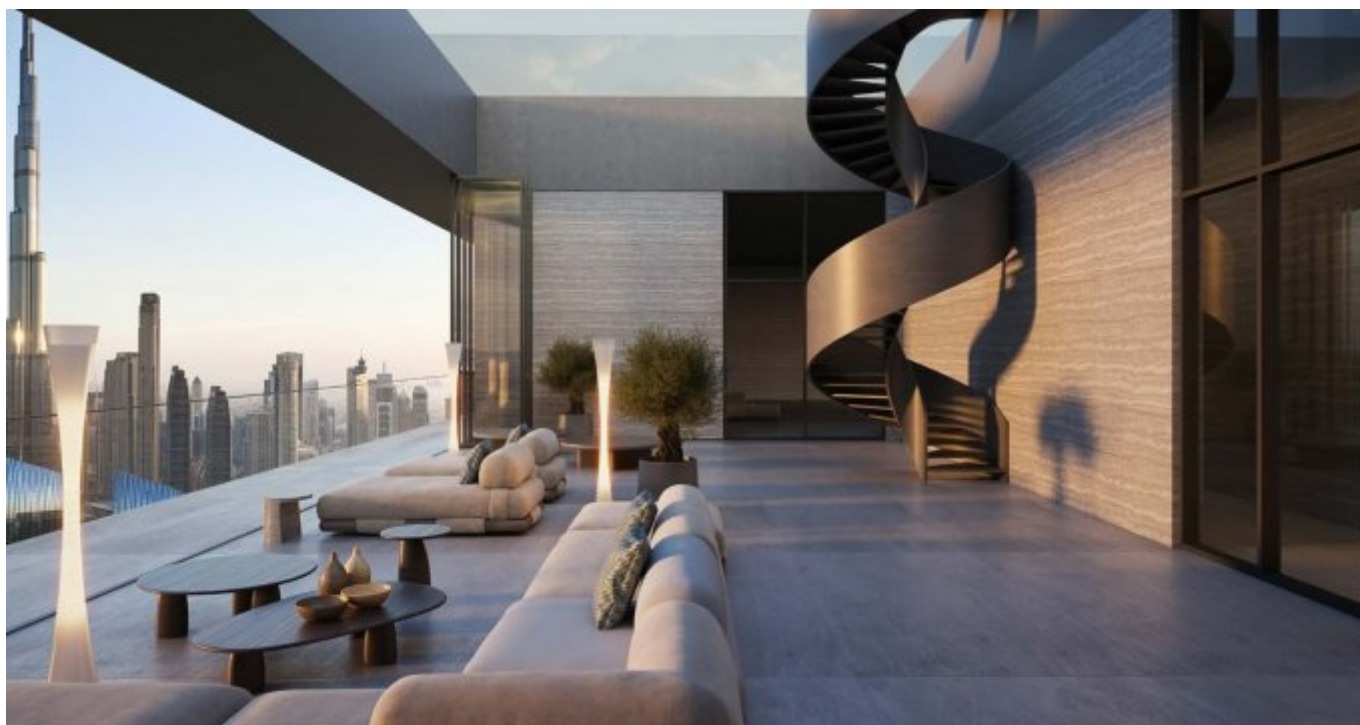

Dubai, Zabeel 2 – Precision Wellness Residences for Sale

Prices & Costs

Purchase Price	Price on request

Details of the property

Living space	131,90 m²
Total area	181,23 m²
Rooms	4
Bedrooms	2
Bathrooms	3
Size of balcony/terrace	49,33 m²
Balconies	2
old/new building	New building
Sale status	open

Features

General categorization	Luxurious
Bathroom	Shower
Kitchen	Open
Elevator	Persons
furbished	fully