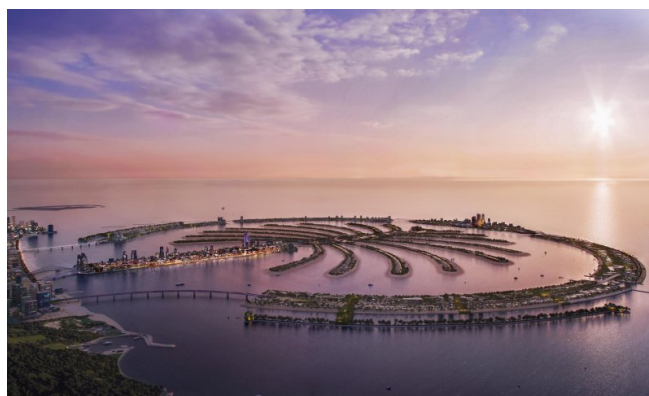

subject to change by the developer/seller at its sole discretion without notice and/or liability. All images, including features, finishes, furnishings, view and scale are illustrative only. Final areas, orientation, dimensions, layout and materials may differ from those stated.

Address

Palm Jebel Ali

Vendor

TANAMI PROPERTIES
Al Marsa Street
3405 Marina Plaza

Telephone main office

+971 4 248 3400

E-Mail

office@ihr-makler.cc

Website

victoriacrigan@tanamiproperties.ae