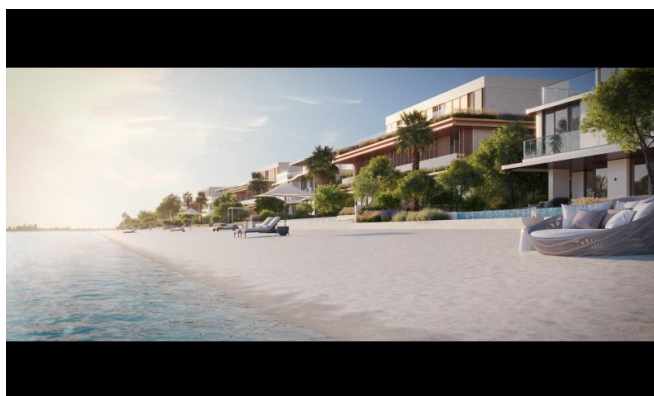

subject to change by the developer/seller at its sole discretion without notice and/or liability. All images, including features, finishes, furnishings, view and scale are illustrative only. Final areas, orientation, dimensions, layout and materials may differ from those stated.

Address

Palm Jebel Ali

Vendor

TANAMI PROPERTIES
Al Marsa Street
3405 Marina Plaza

Telephone main office

+971 4 248 3400

E-Mail

office@ihr-makler.cc

Website

victoriacrigan@tanamiproperties.ae