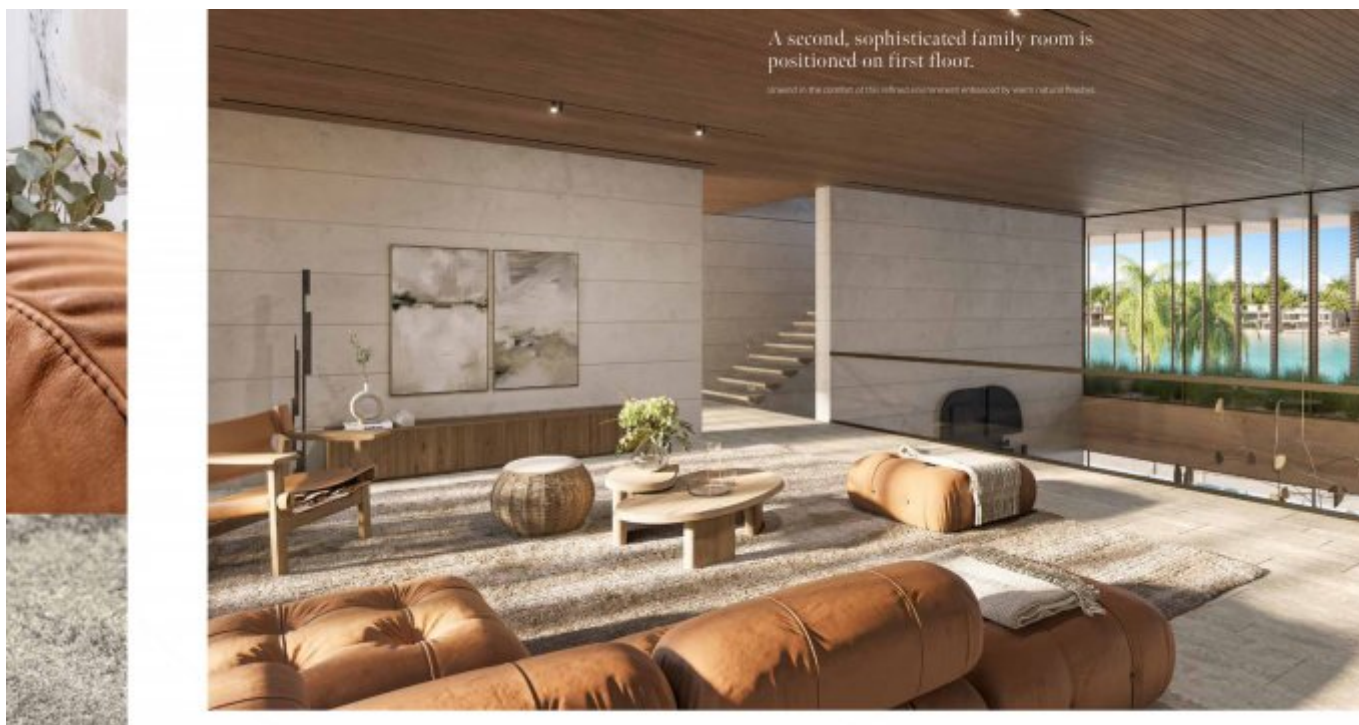

Dubai Palm Jebel Ali Exclusive Beachfront Villas

Prices & Costs

Purchase Price	Price on request

Details of the property

Total area	1.071,24 m²
Rooms	12
Bedrooms	7
Bathrooms	11
Size of balkony/terrace	275,73 m²
Condition of the property	First time use
old/new building	New building
Sale status	open

Features

General categorization	Luxurious
Bathroom	Shower
Kitchen	Open
Air-conditioned	Yes
Elevator	Persons
furbished	fully