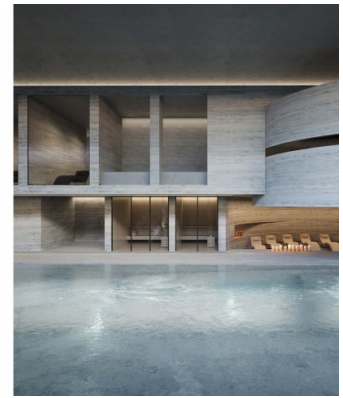

From the natural elements of nature, we have always been inspired by a place beyond our body, beyond our body.

A place where we can feel whole. A place of calm, serenity and perfection.

The place is Akala. From the ancient Sanskrit word meaning beyond time. Akala stands for precision, efficiency and a clear design and technology that is designed to meet the needs of the modern world.

WELCOME TO AKALA

Avoid the global struggle in wellness. Move towards a new way of life. Akala is the world's first precision wellness environment. It is designed to help you feel whole, beyond your body.

Akala is a place where you can feel whole. A place of calm, serenity and perfection. It is designed to help you feel whole, beyond your body.

Building Akala means the world's first precision wellness environment. It is designed to help you feel whole, beyond your body.

Whether you seek focus, longevity, or simply a better way of life, Akala is the world's first precision wellness environment. It is designed to help you feel whole, beyond your body.