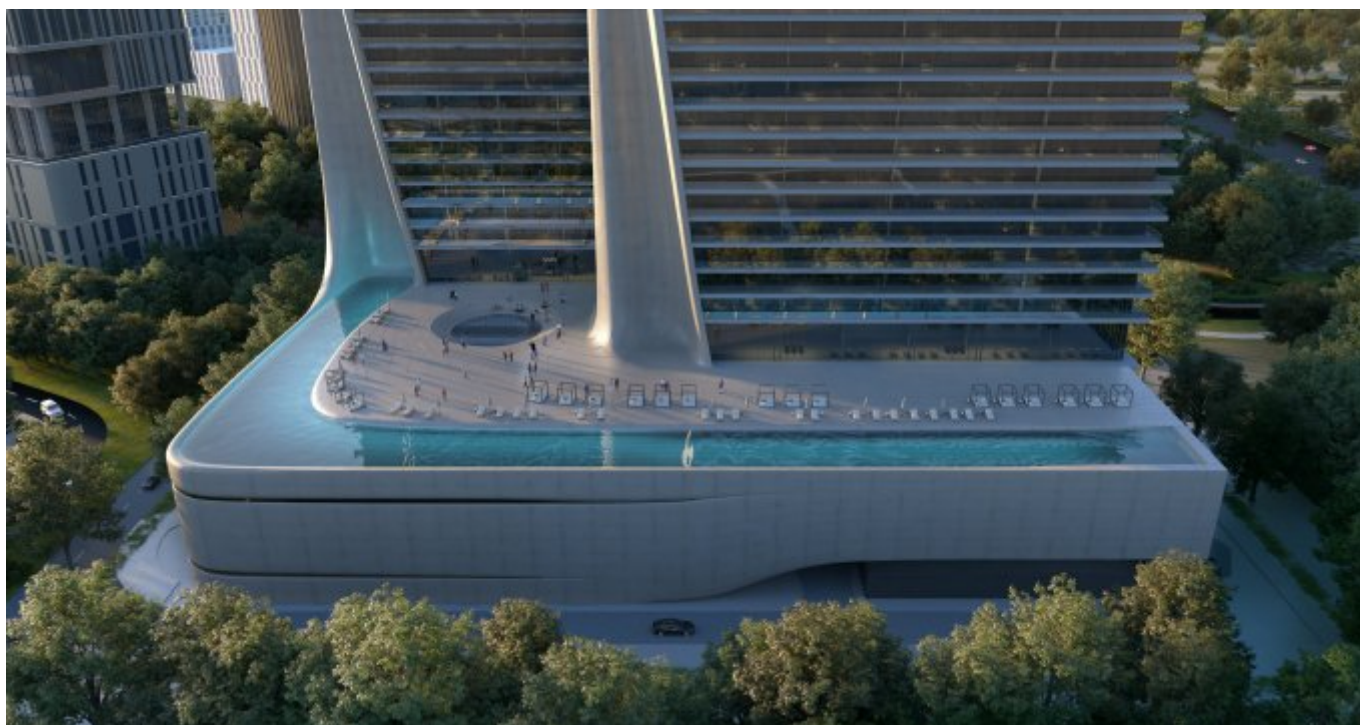

Dubai, Zabeel 2 - Precision Wellness Residences for Sale

Prices & Costs

Purchase Price	Price on request

Details of the property

Living space	91,01 m²
Total area	130,69 m²
Rooms	3
Bedrooms	1
Bathrooms	2
Size of balkony/terrace	39,68 m²
Balconies	2
old/new building	New building
Sale status	open

Features

General categorization	Luxurious
Bathroom	Shower
Kitchen	Open
Elevator	Persons
furbished	fully