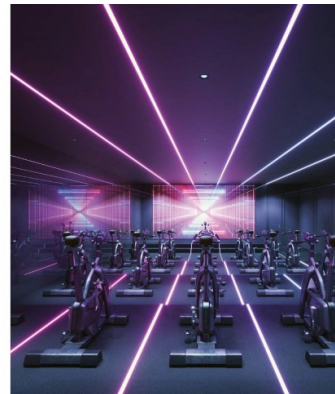

MIND AND BODY
WELLNESS STUDIOS