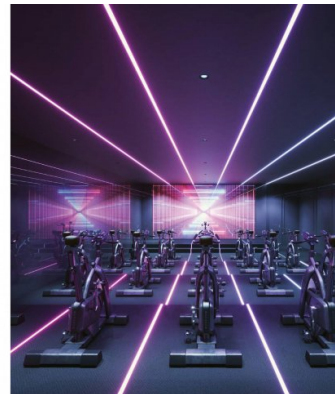

**MIND AND BODY
WELLNESS STUDIOS**